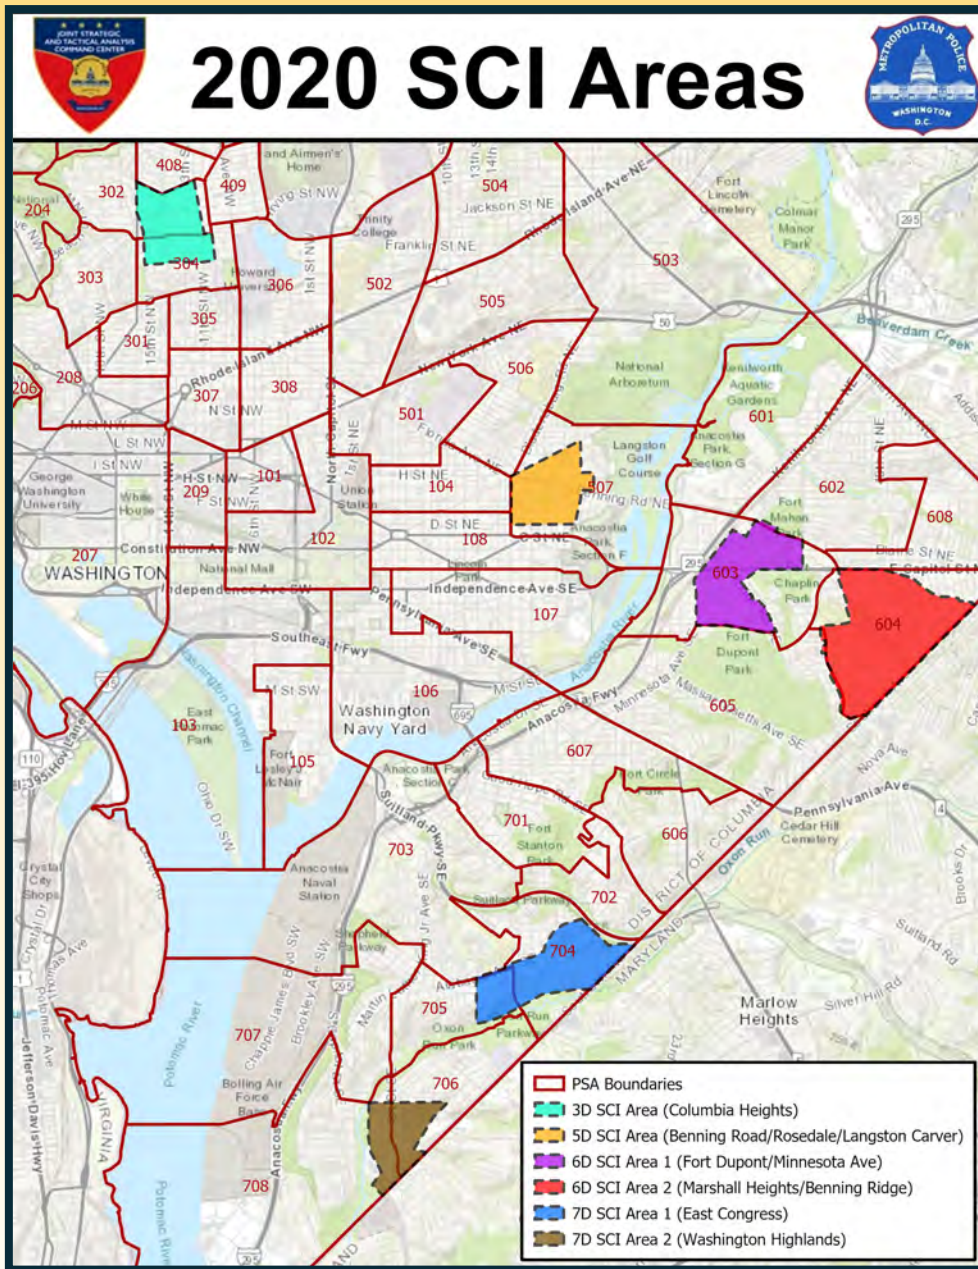

SUMMER CRIME INITIATIVE (SCI)

AREAS OF FOCUS

Third District
Columbia Heights

Fifth District
Benning Road/
Rosedale/
Langston Carver

Sixth District (Area 1)
Fort Dupont/
Minnesota Avenue

Sixth District (Area 2)
Marshall Heights/
Benning Ridge

Seventh District (Area 1)
East Congress

Seventh District (Area 2)
Washington Highlands

#SaferStrongerDC