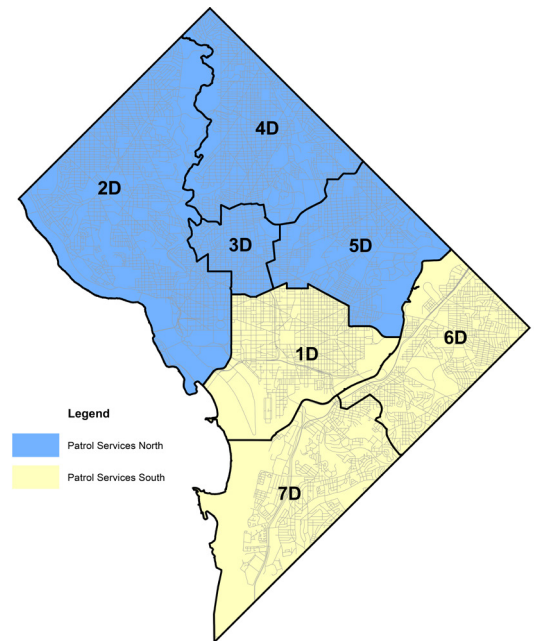

Restructuring the Patrol Services and School Safety Bureau

Effective Sunday, April 23, 2017, the Patrol Services and School Safety Bureau will be divided into two bureaus: Patrol Services North (PSN) Bureau and Patrol Services South (PSS) Bureau. The **Patrol Services North Bureau** will be comprised of the Second, Third, Fourth, and Fifth Police Districts and the **Patrol Services South Bureau** will be comprised of the First, Sixth, and Seventh Police Districts.

Each patrol bureau will be led by a Patrol Chief, who will ensure a seamless transition and provide executive command leadership for MPD's patrol operations to better serve residents and meet community needs. This new structure supports the growth of the District of Columbia and will provide the Chief of Police and executive staff with additional visibility and insight into MPD's patrol activities and services.

Assistant Chief Lamar Greene will serve as the Patrol Chief of the PSN Bureau and Assistant Chief Robert Contee will serve as the Patrol Chief of the PSS Bureau. Both Assistant Chiefs Greene and Contee have extensive experience in patrol as well as in intelligence, special operations, and internal roles throughout the Department.

As part of this realignment, MPD's School Safety Branch (SSB) will move under the Investigative Services Bureau (ISB), reporting directly to the ISB Assistant Chief. This transition will help facilitate MPD's youth services and investigations, as well as more effectively align the Department's outreach and support efforts for children and families throughout the city.

Community Meetings

The MPD will host two community meetings to introduce the Patrol Chiefs, further describe these changes, and answer questions from community members. We invite all community members to attend these events and provide feedback about how the Department can better serve your needs.

Patrol Services South (PSS)

Monday, April 24, 2017 at 7:00 pm
THEARC
1901 Mississippi Avenue, SE
Washington, DC 20020

Patrol Services North (PSN)

Tuesday, April 25, 2017 at 7:00 pm
Frank D. Reeves Center of Municipal Affairs
2000 14th Street, NW
Washington, DC 20009