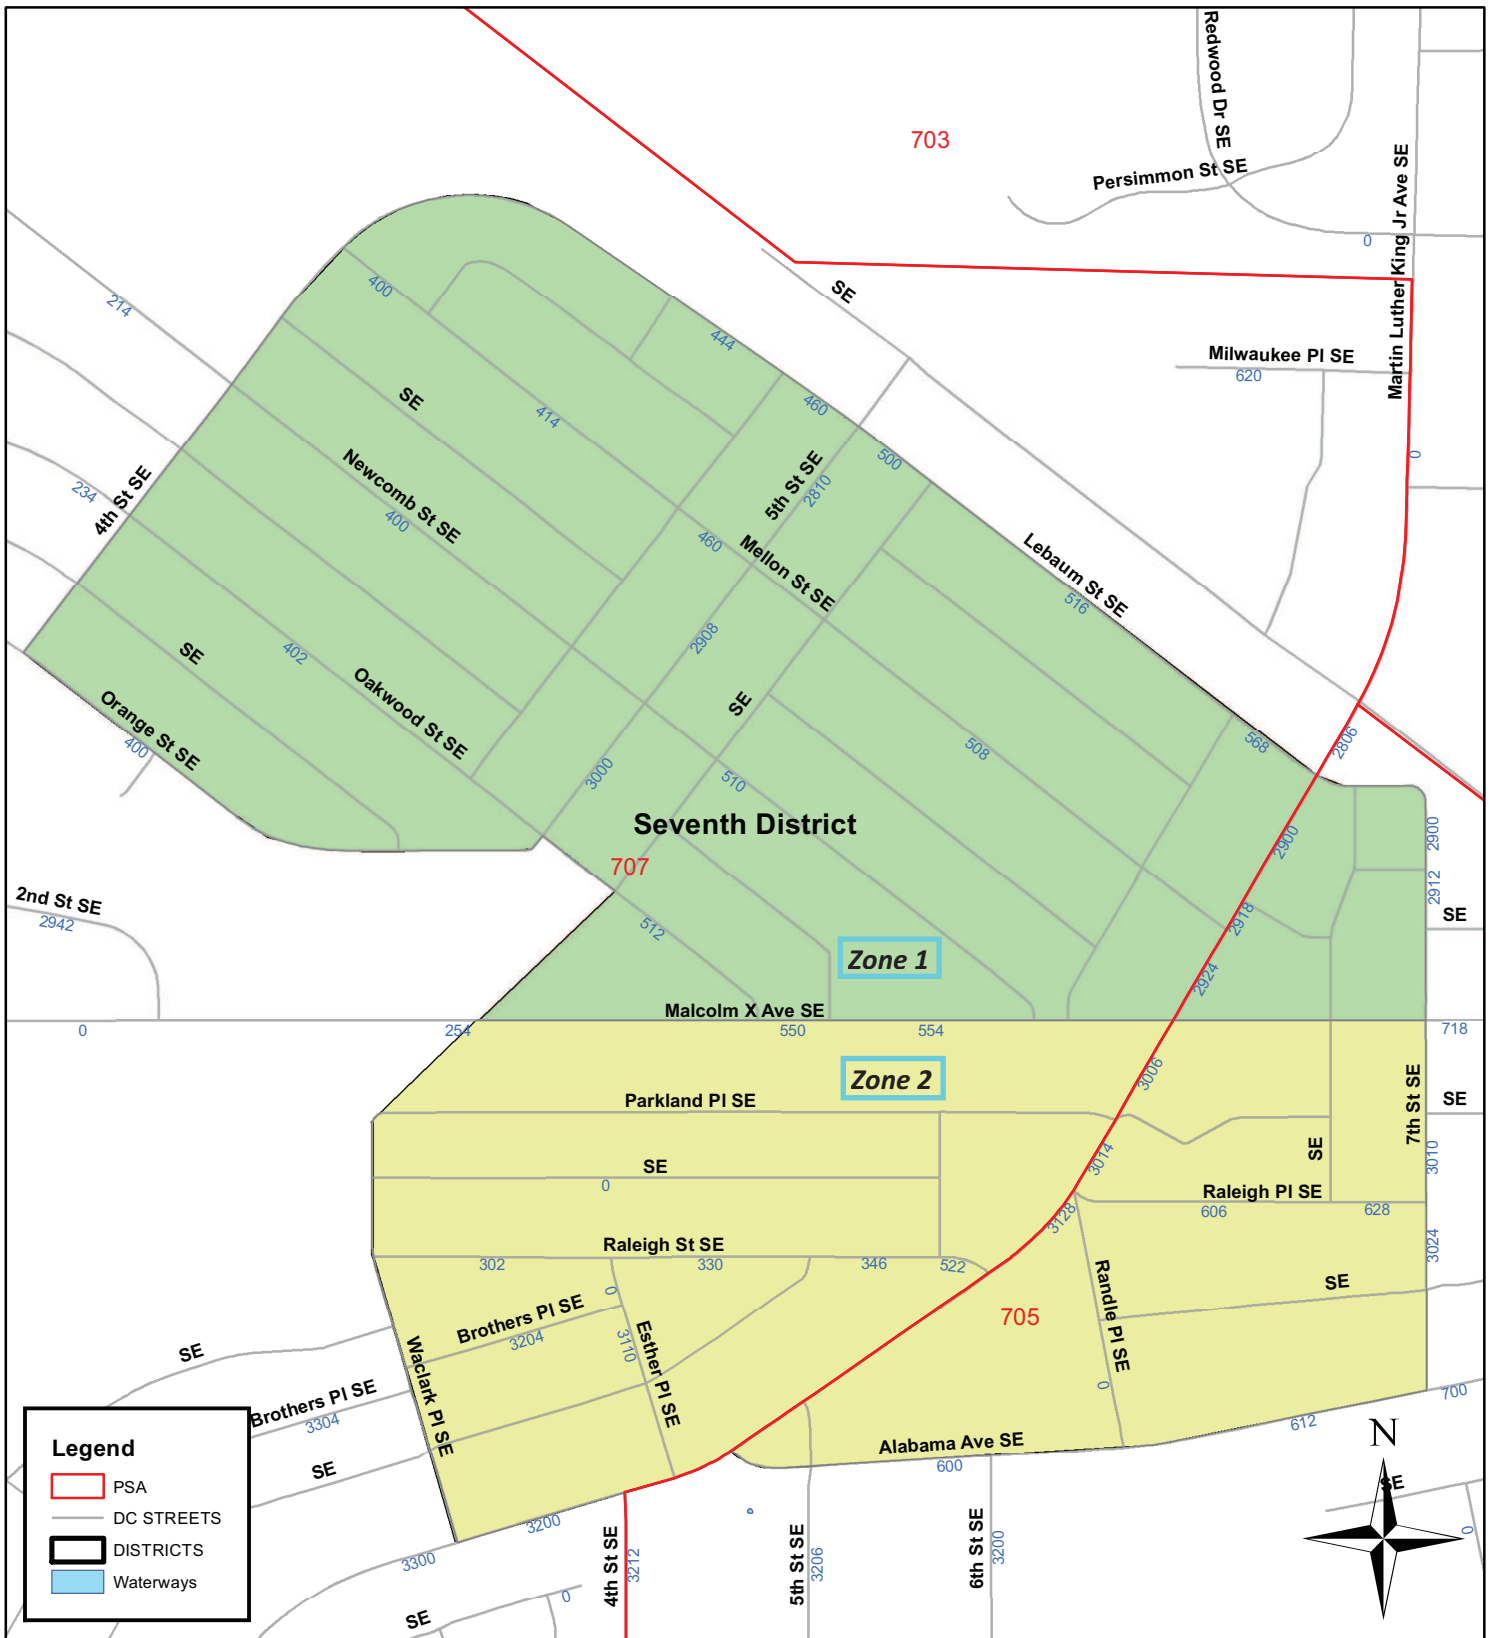

WASHINGTON, DC
 METROPOLITAN POLICE DEPARTMENT
 SUMMER CRIME INITIATIVE PLANNING

Legend

- PSA
- DC STREETS
- DISTRICTS
- Waterways

DATA SOURCE: MPD
 DISTRICT, PSA & STREET CENTERLINE GEOSPATIAL DATA SOURCE: Metropolitan Police Department (MPD) data as of 4/2/2012.