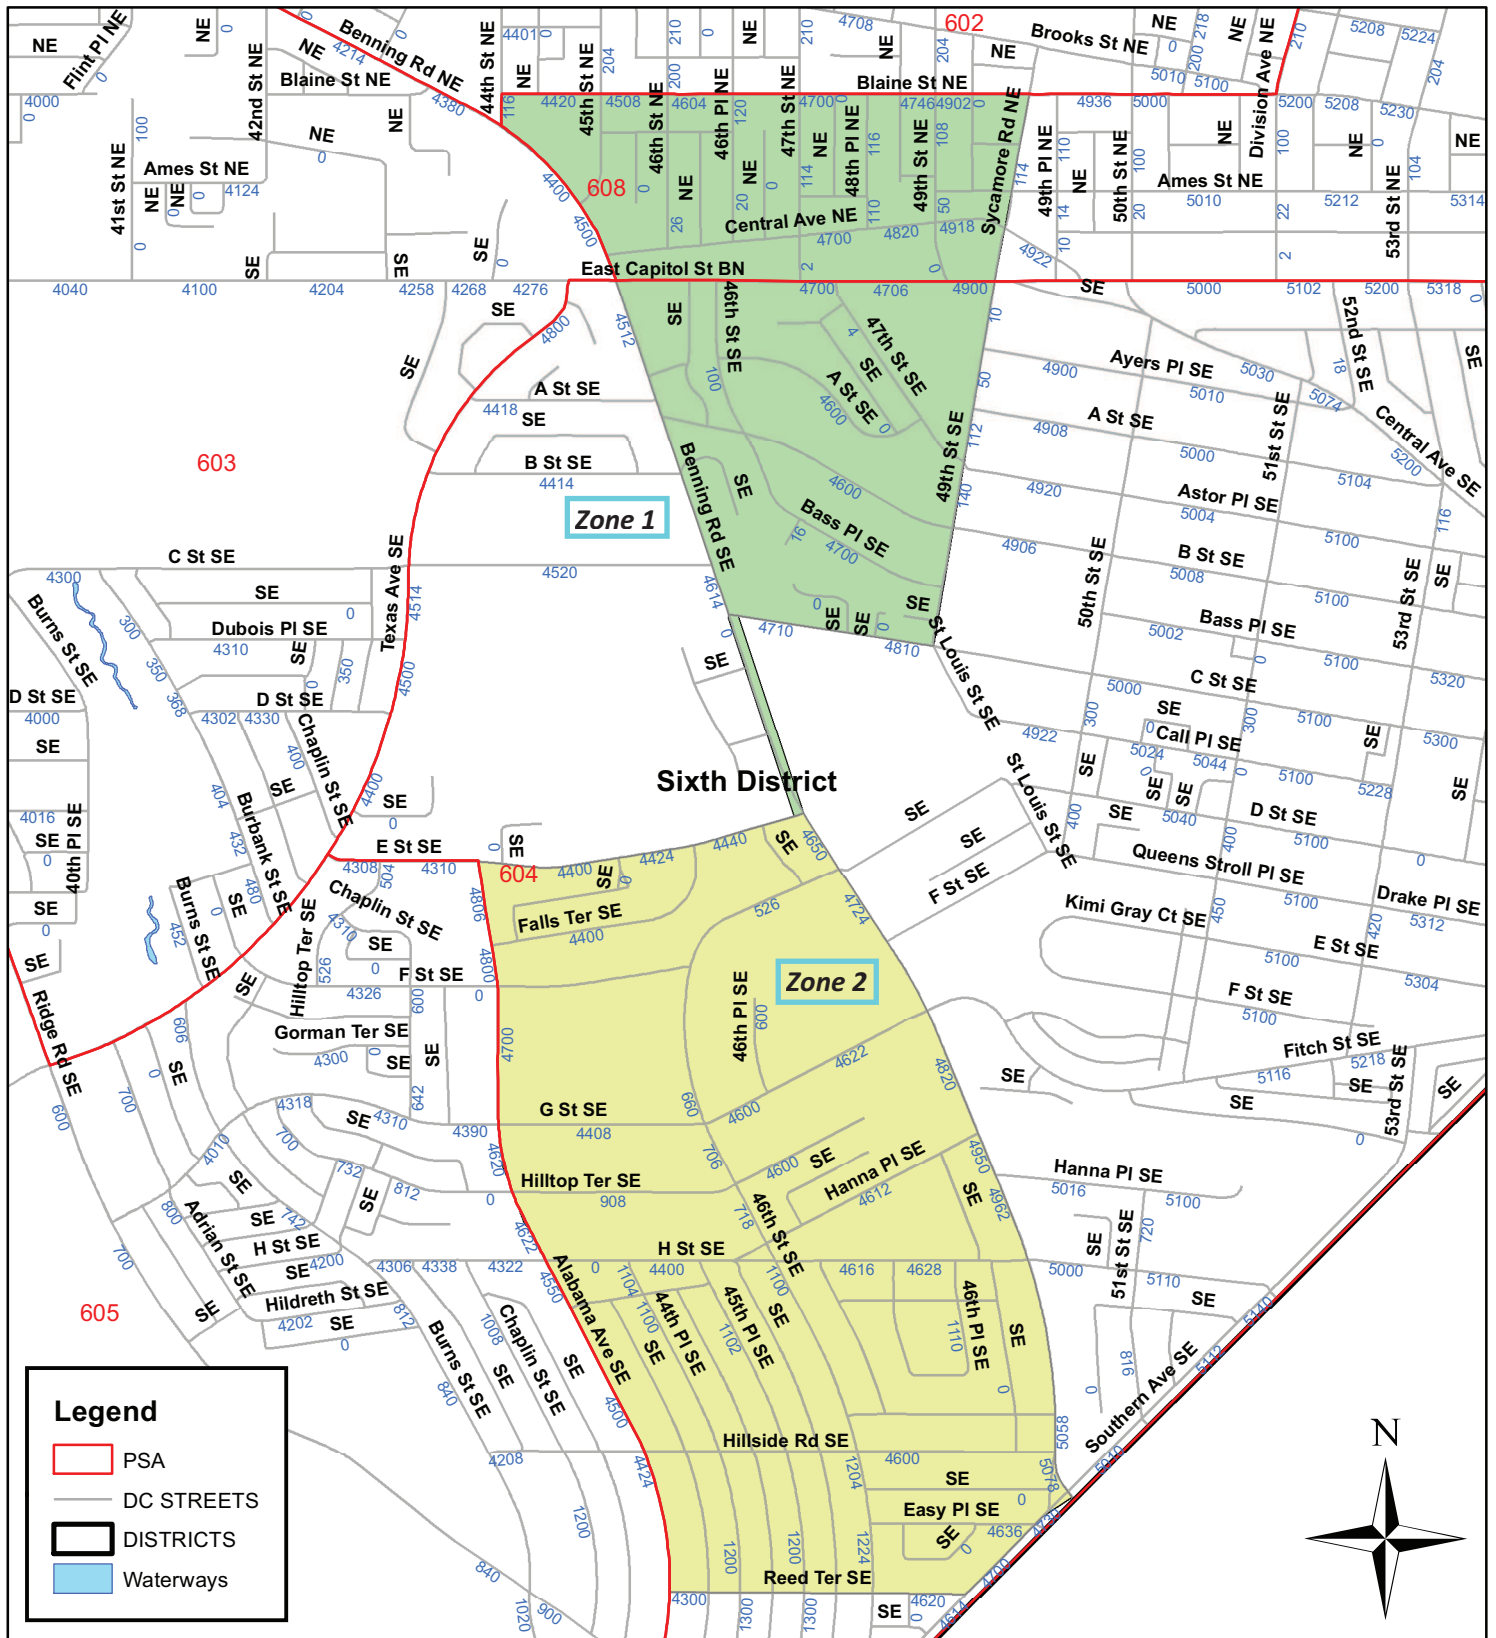

WASHINGTON, DC
 METROPOLITAN POLICE DEPARTMENT
 SUMMER CRIME INITIATIVE PLANNING

Legend

- PSA
- DC STREETS
- DISTRICTS
- Waterways

DATA SOURCE: MPD
 DISTRICT, PSA & STREET CENTERLINE GEOSPATIAL DATA SOURCE: Metropolitan Police Department (MPD) data as of 4/2/2012.