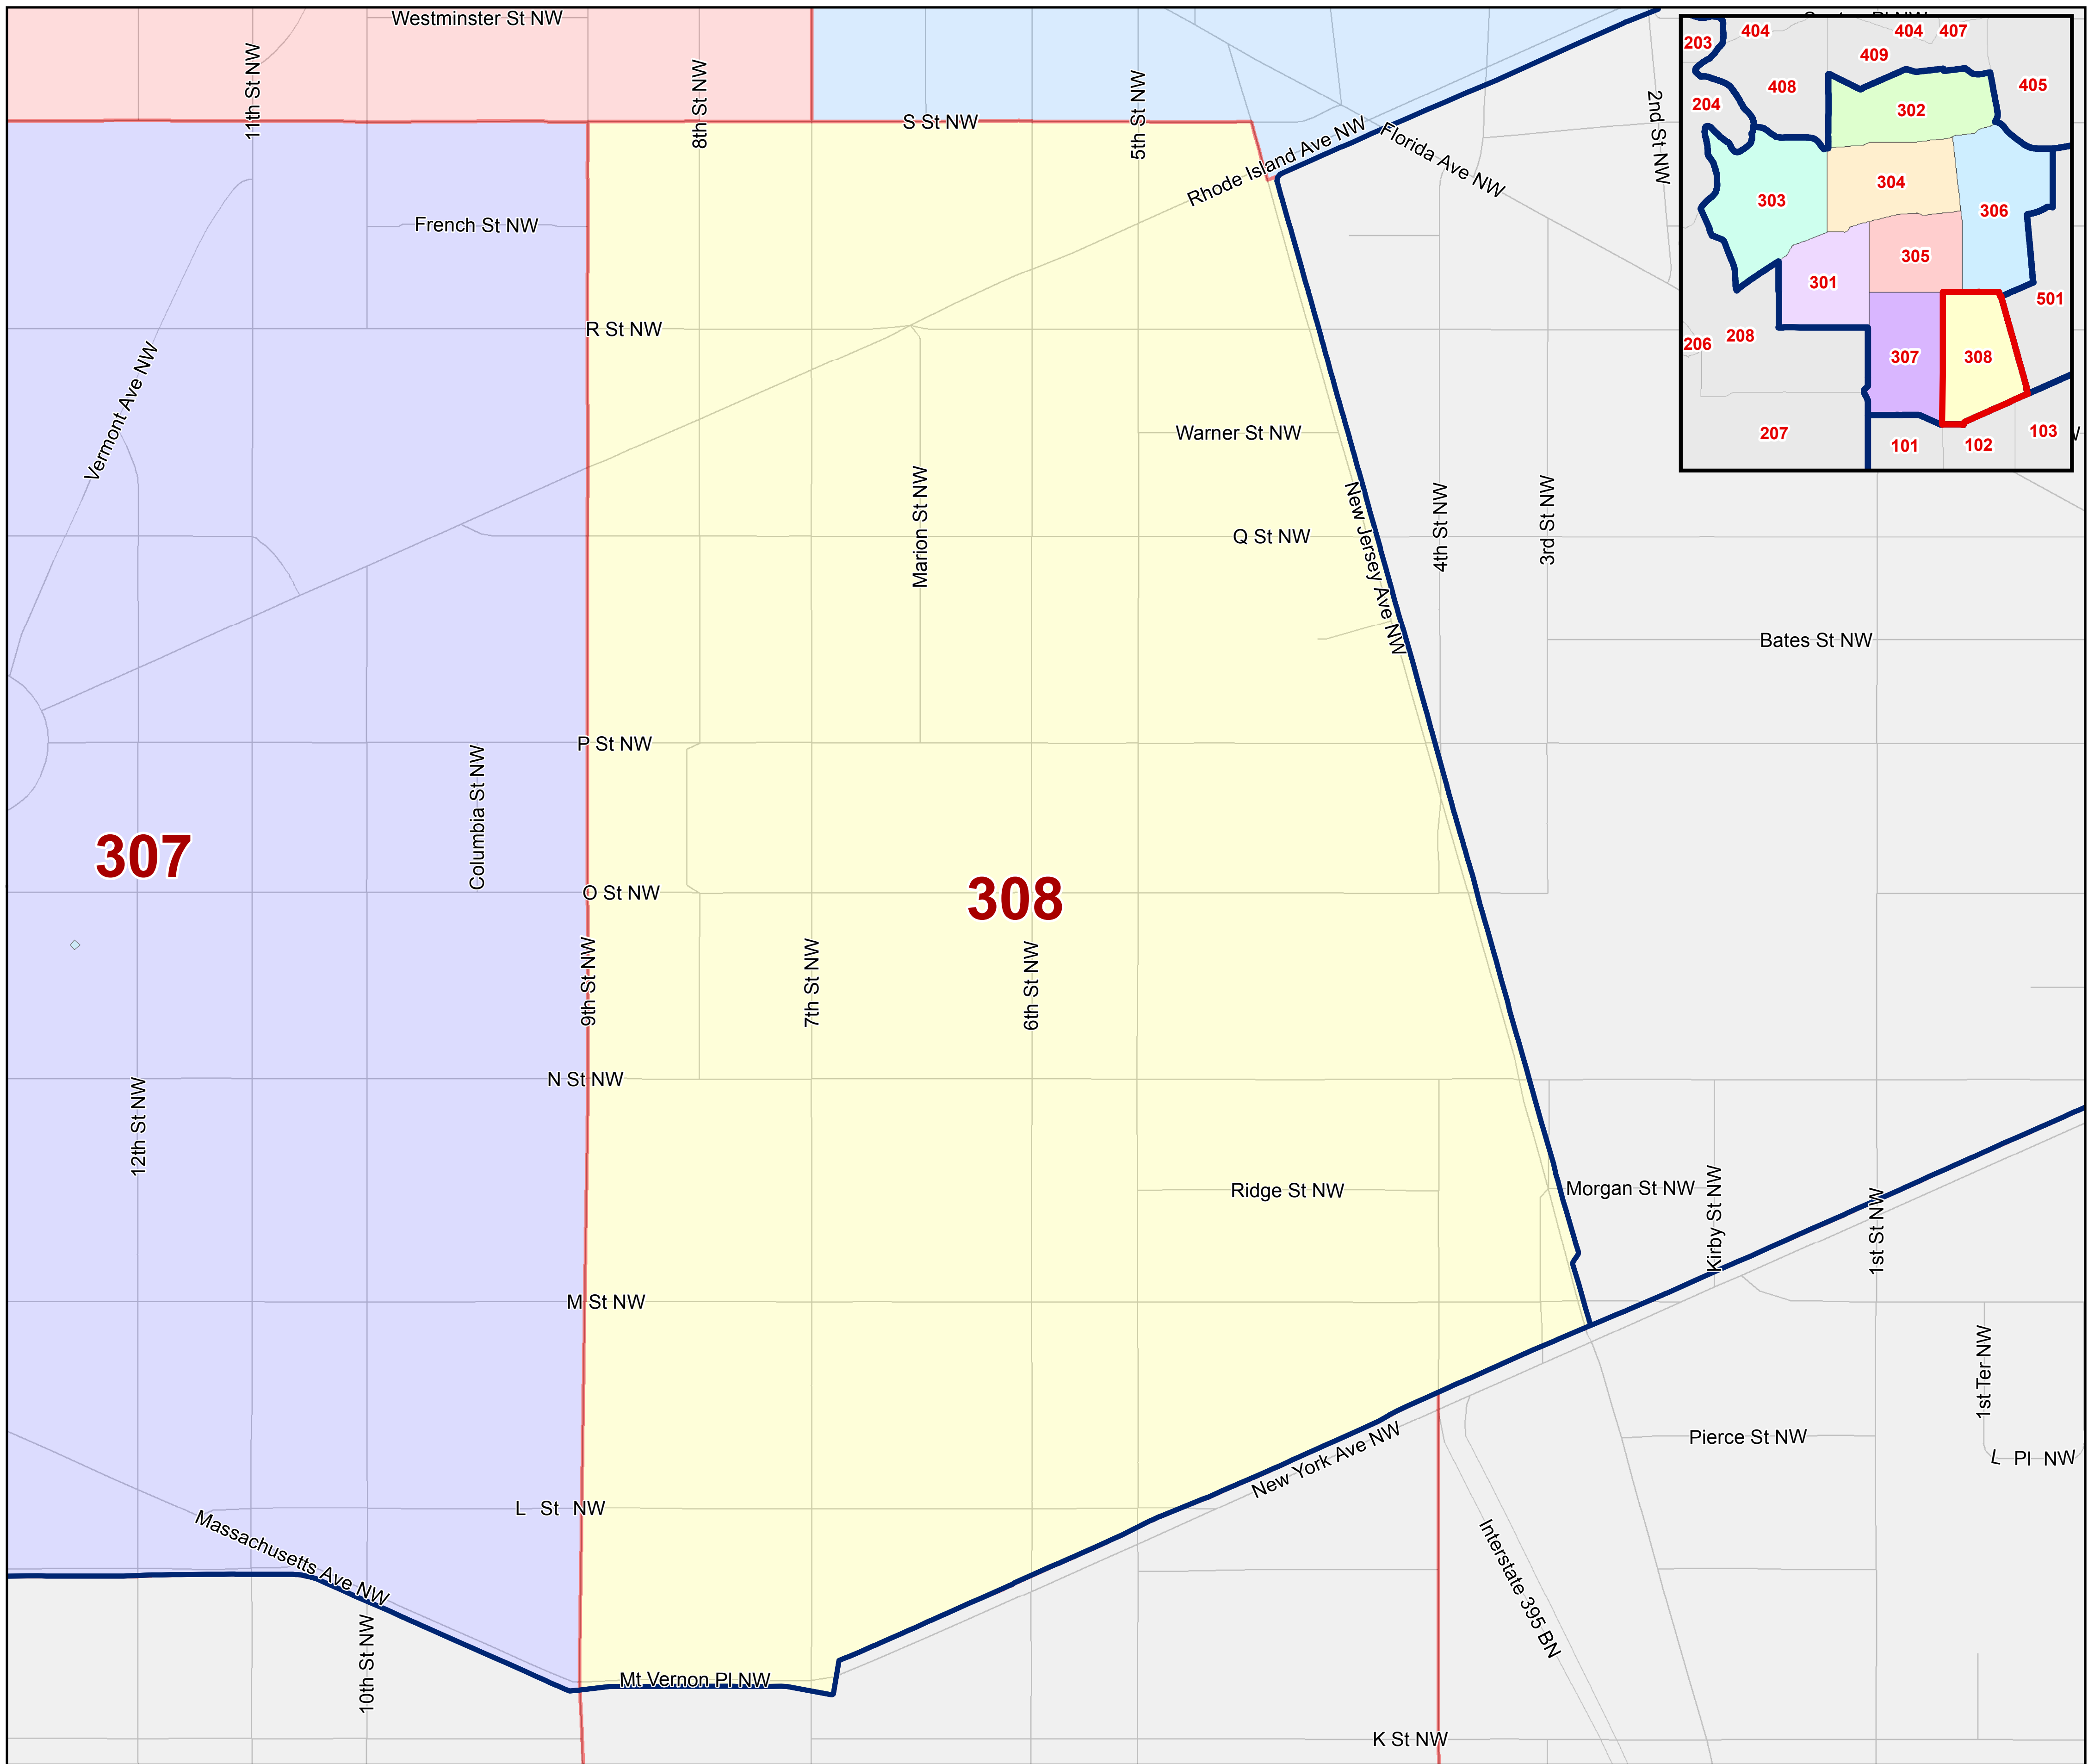

# METROPOLITAN POLICE DEPARTMENT

## POLICE SERVICE AREA 308

Boundaries Effective 1/3/2017.  
For crime statistics visit <http://crimemap.dc.gov>.