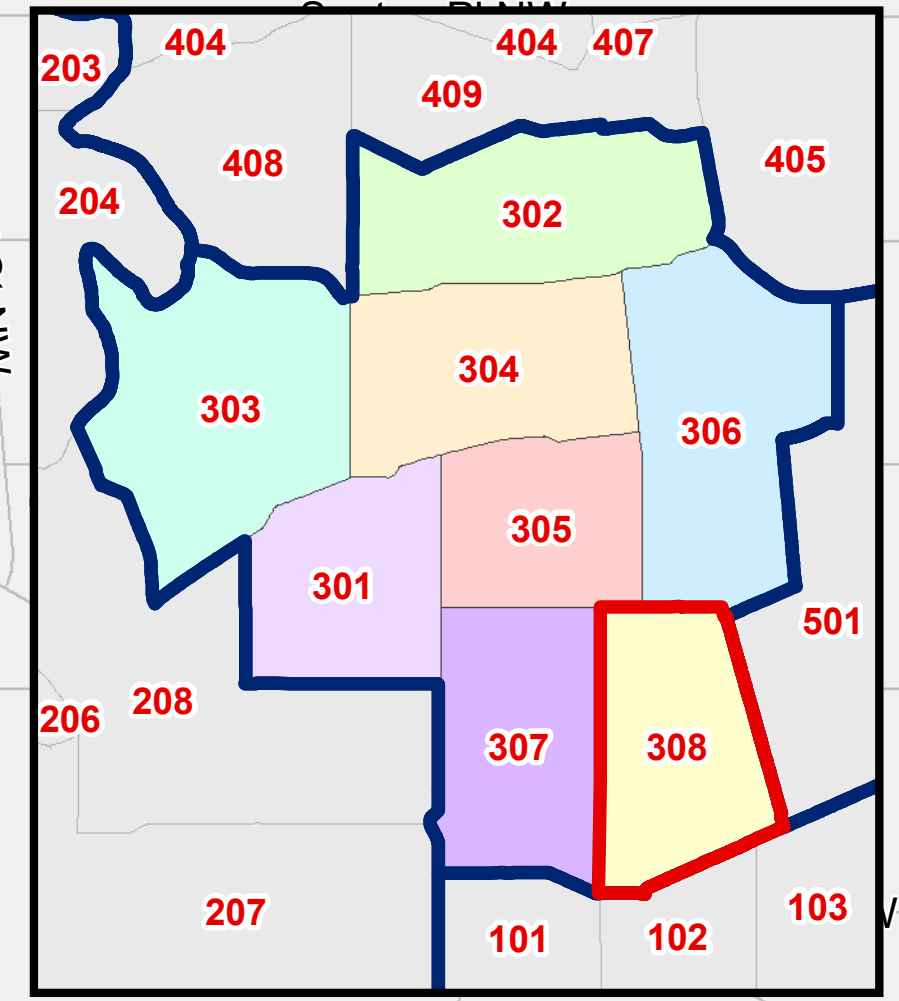

# METROPOLITAN POLICE DEPARTMENT

## POLICE SERVICE AREA 308

Boundaries Effective 1/3/2017.  
For crime statistics visit <http://crimemap.dc.gov>.