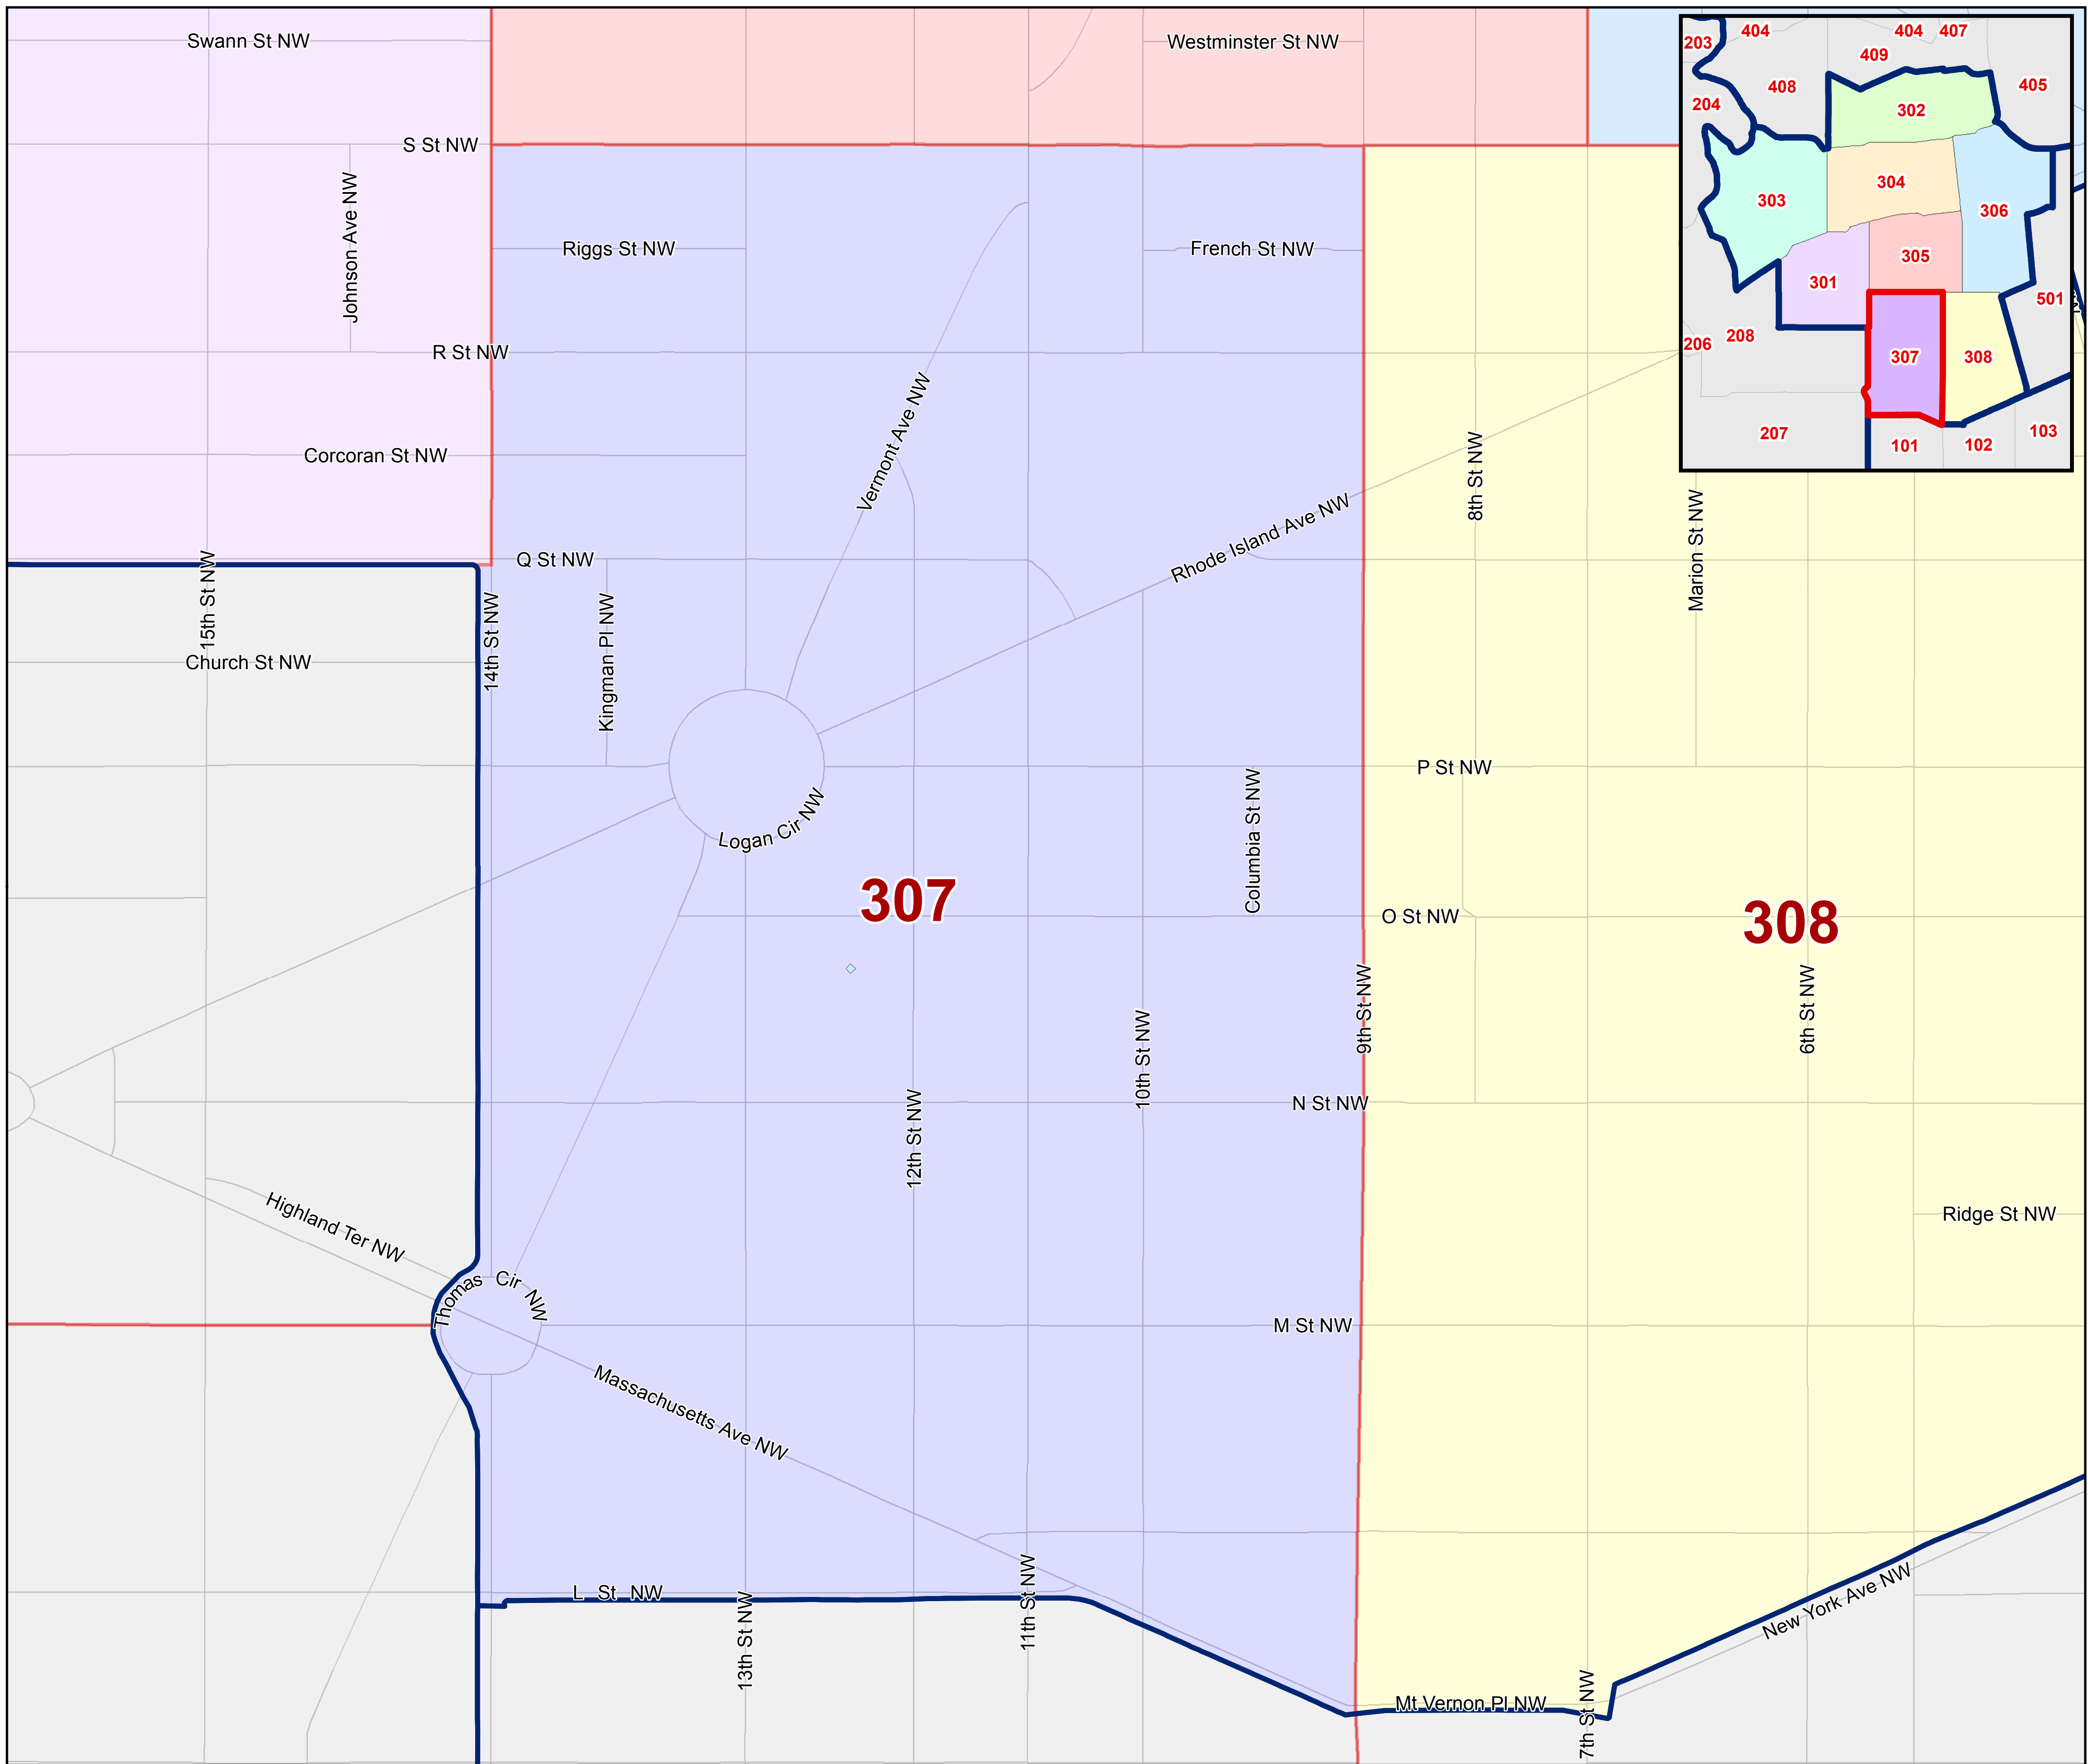

METROPOLITAN POLICE DEPARTMENT

POLICE SERVICE AREA 307

Boundaries Effective 1/3/2017.
For crime statistics visit <http://crimemap.dc.gov>.

Peter Newsham
Chief of Police

THE DISTRICT
OF COLUMBIA
One City. One Government. One Voice.