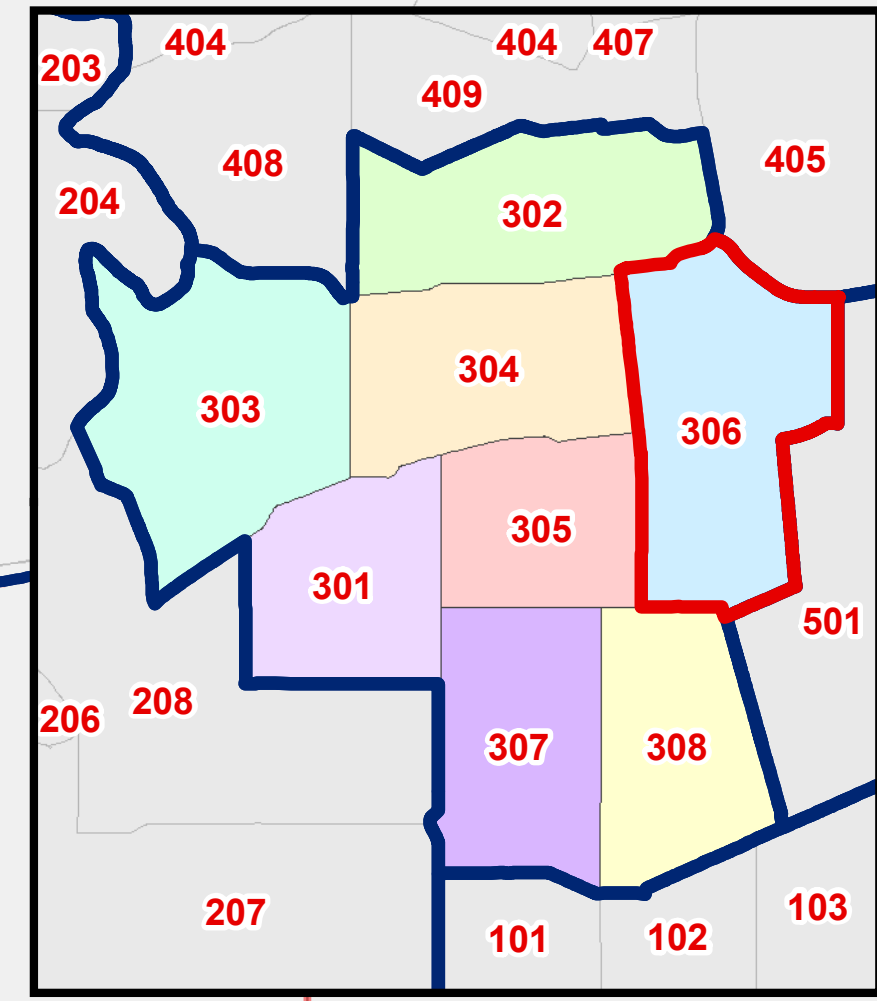

METROPOLITAN POLICE DEPARTMENT

POLICE SERVICE AREA 306

Boundaries Effective 1/3/2017.
 For crime statistics visit <http://crimemap.dc.gov>.