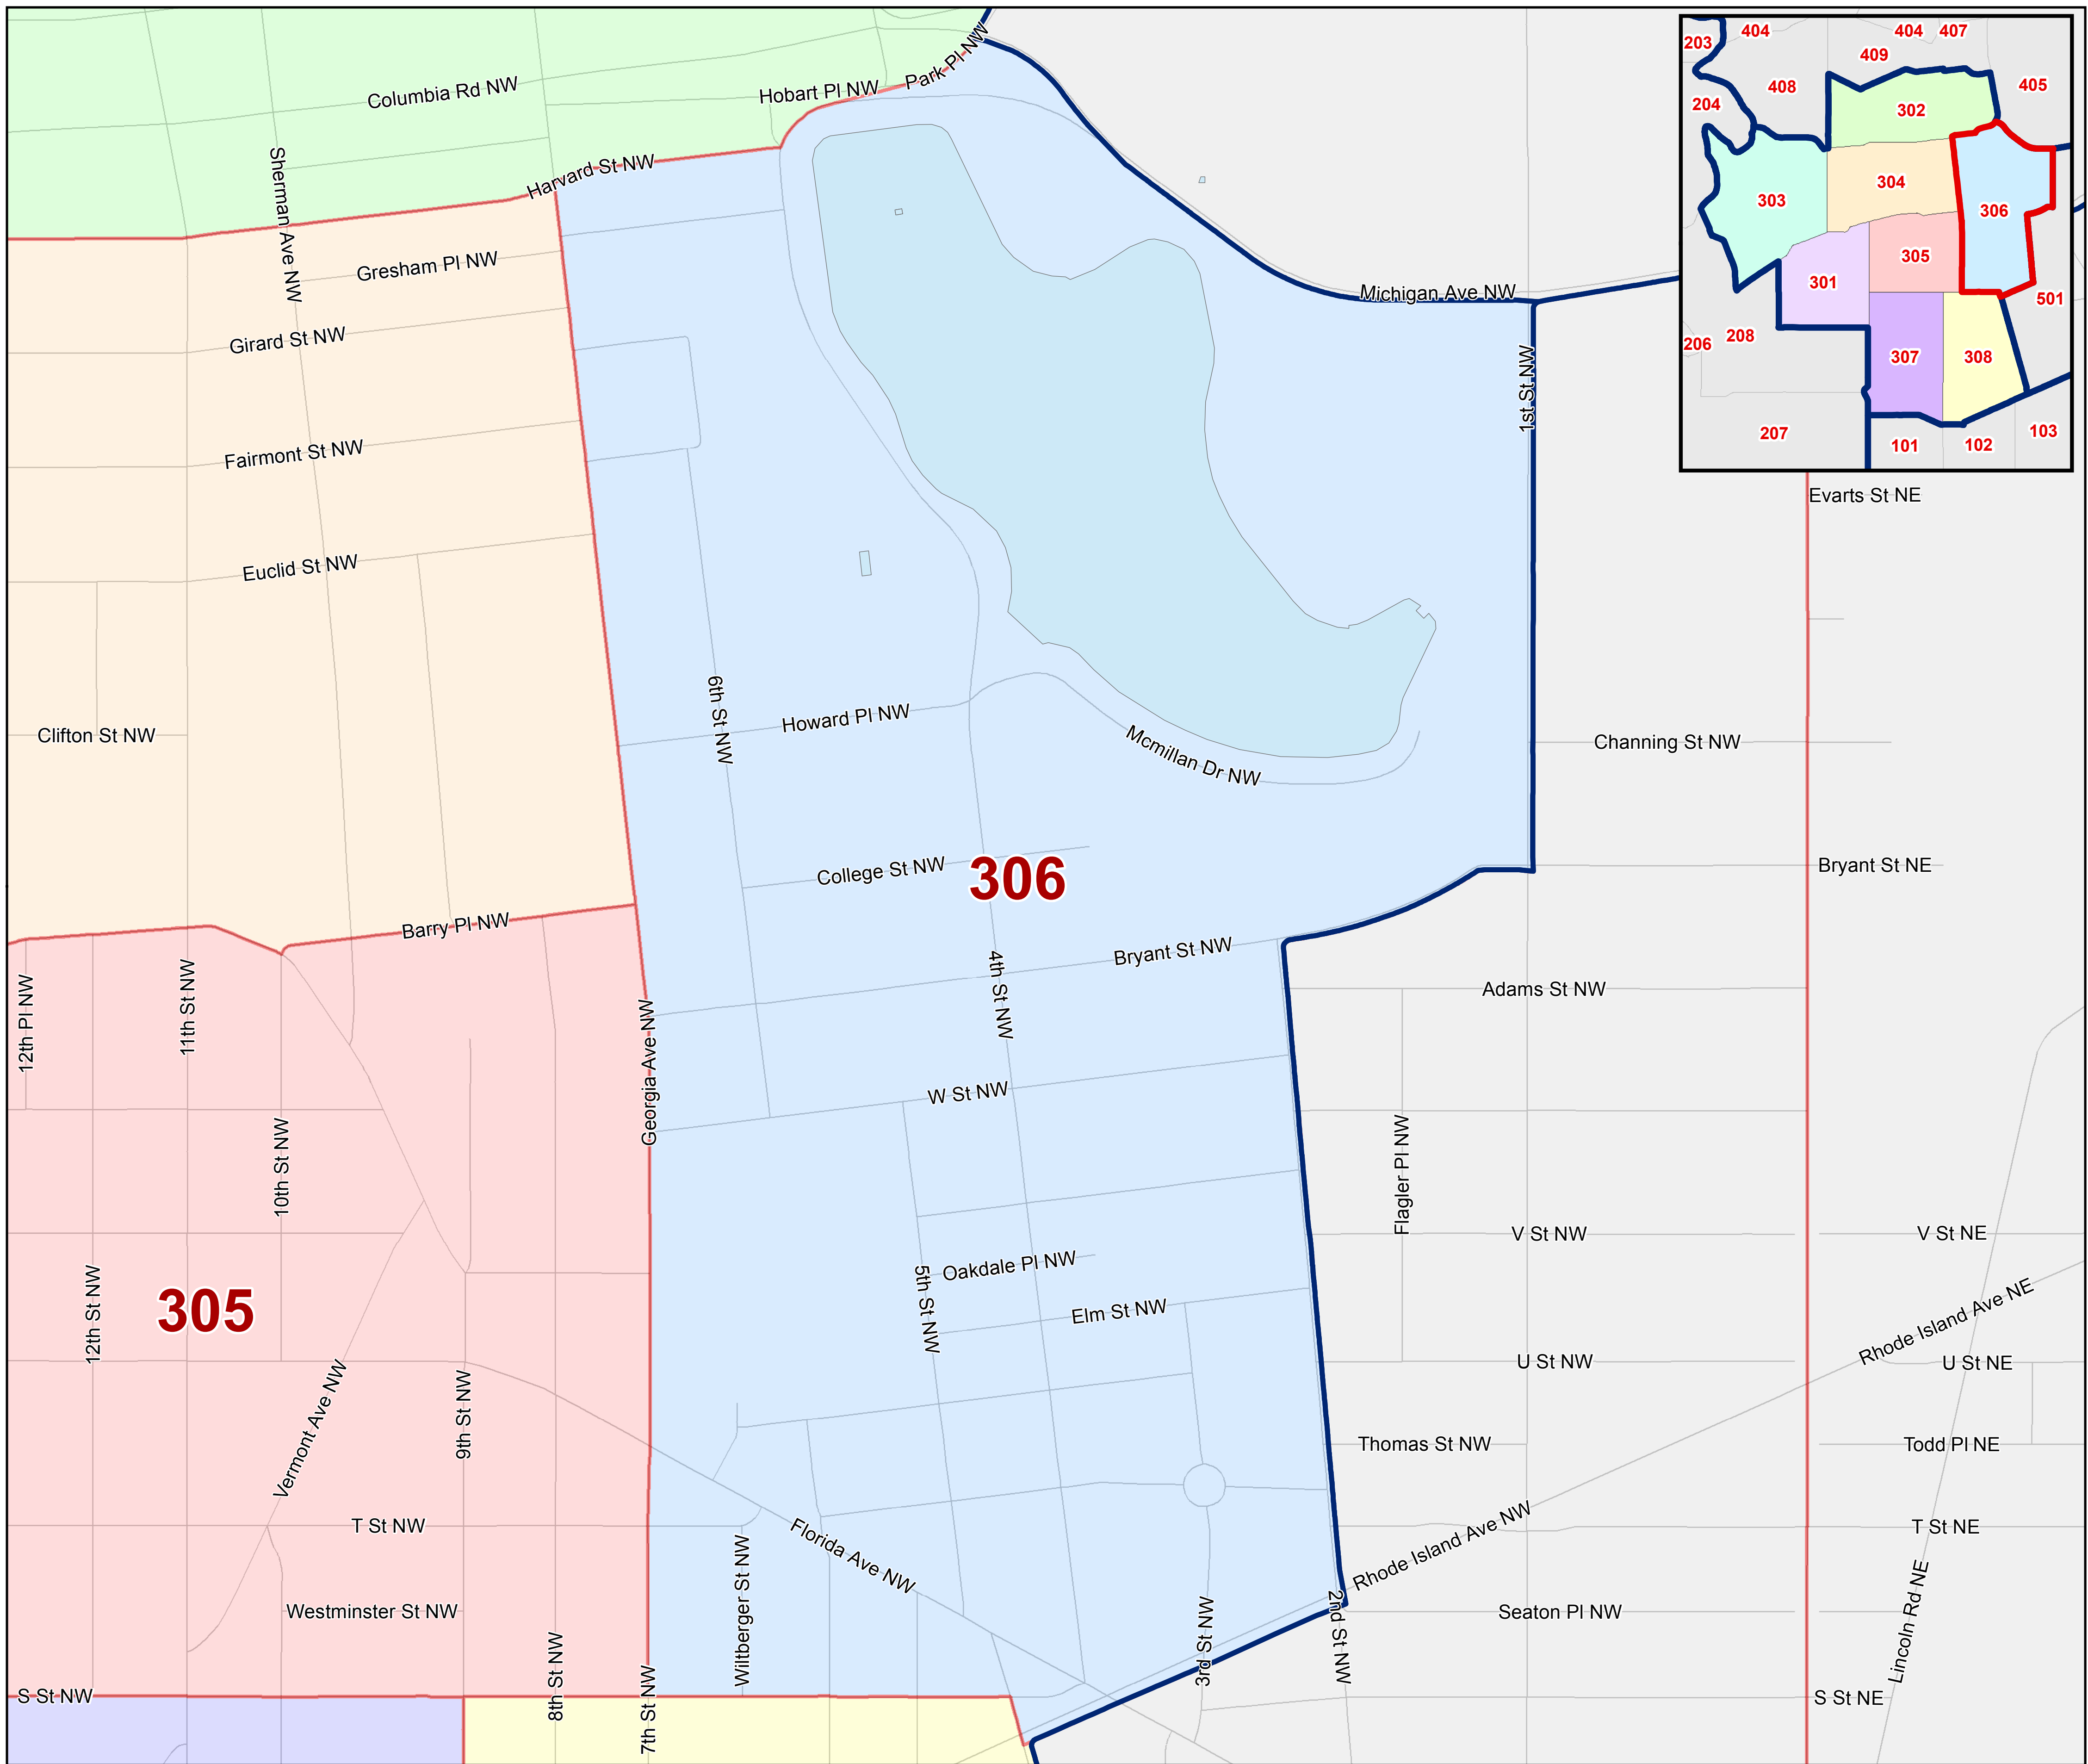

METROPOLITAN POLICE DEPARTMENT

POLICE SERVICE AREA 306

Boundaries Effective 1/3/2017.
 For crime statistics visit <http://crimemap.dc.gov>.