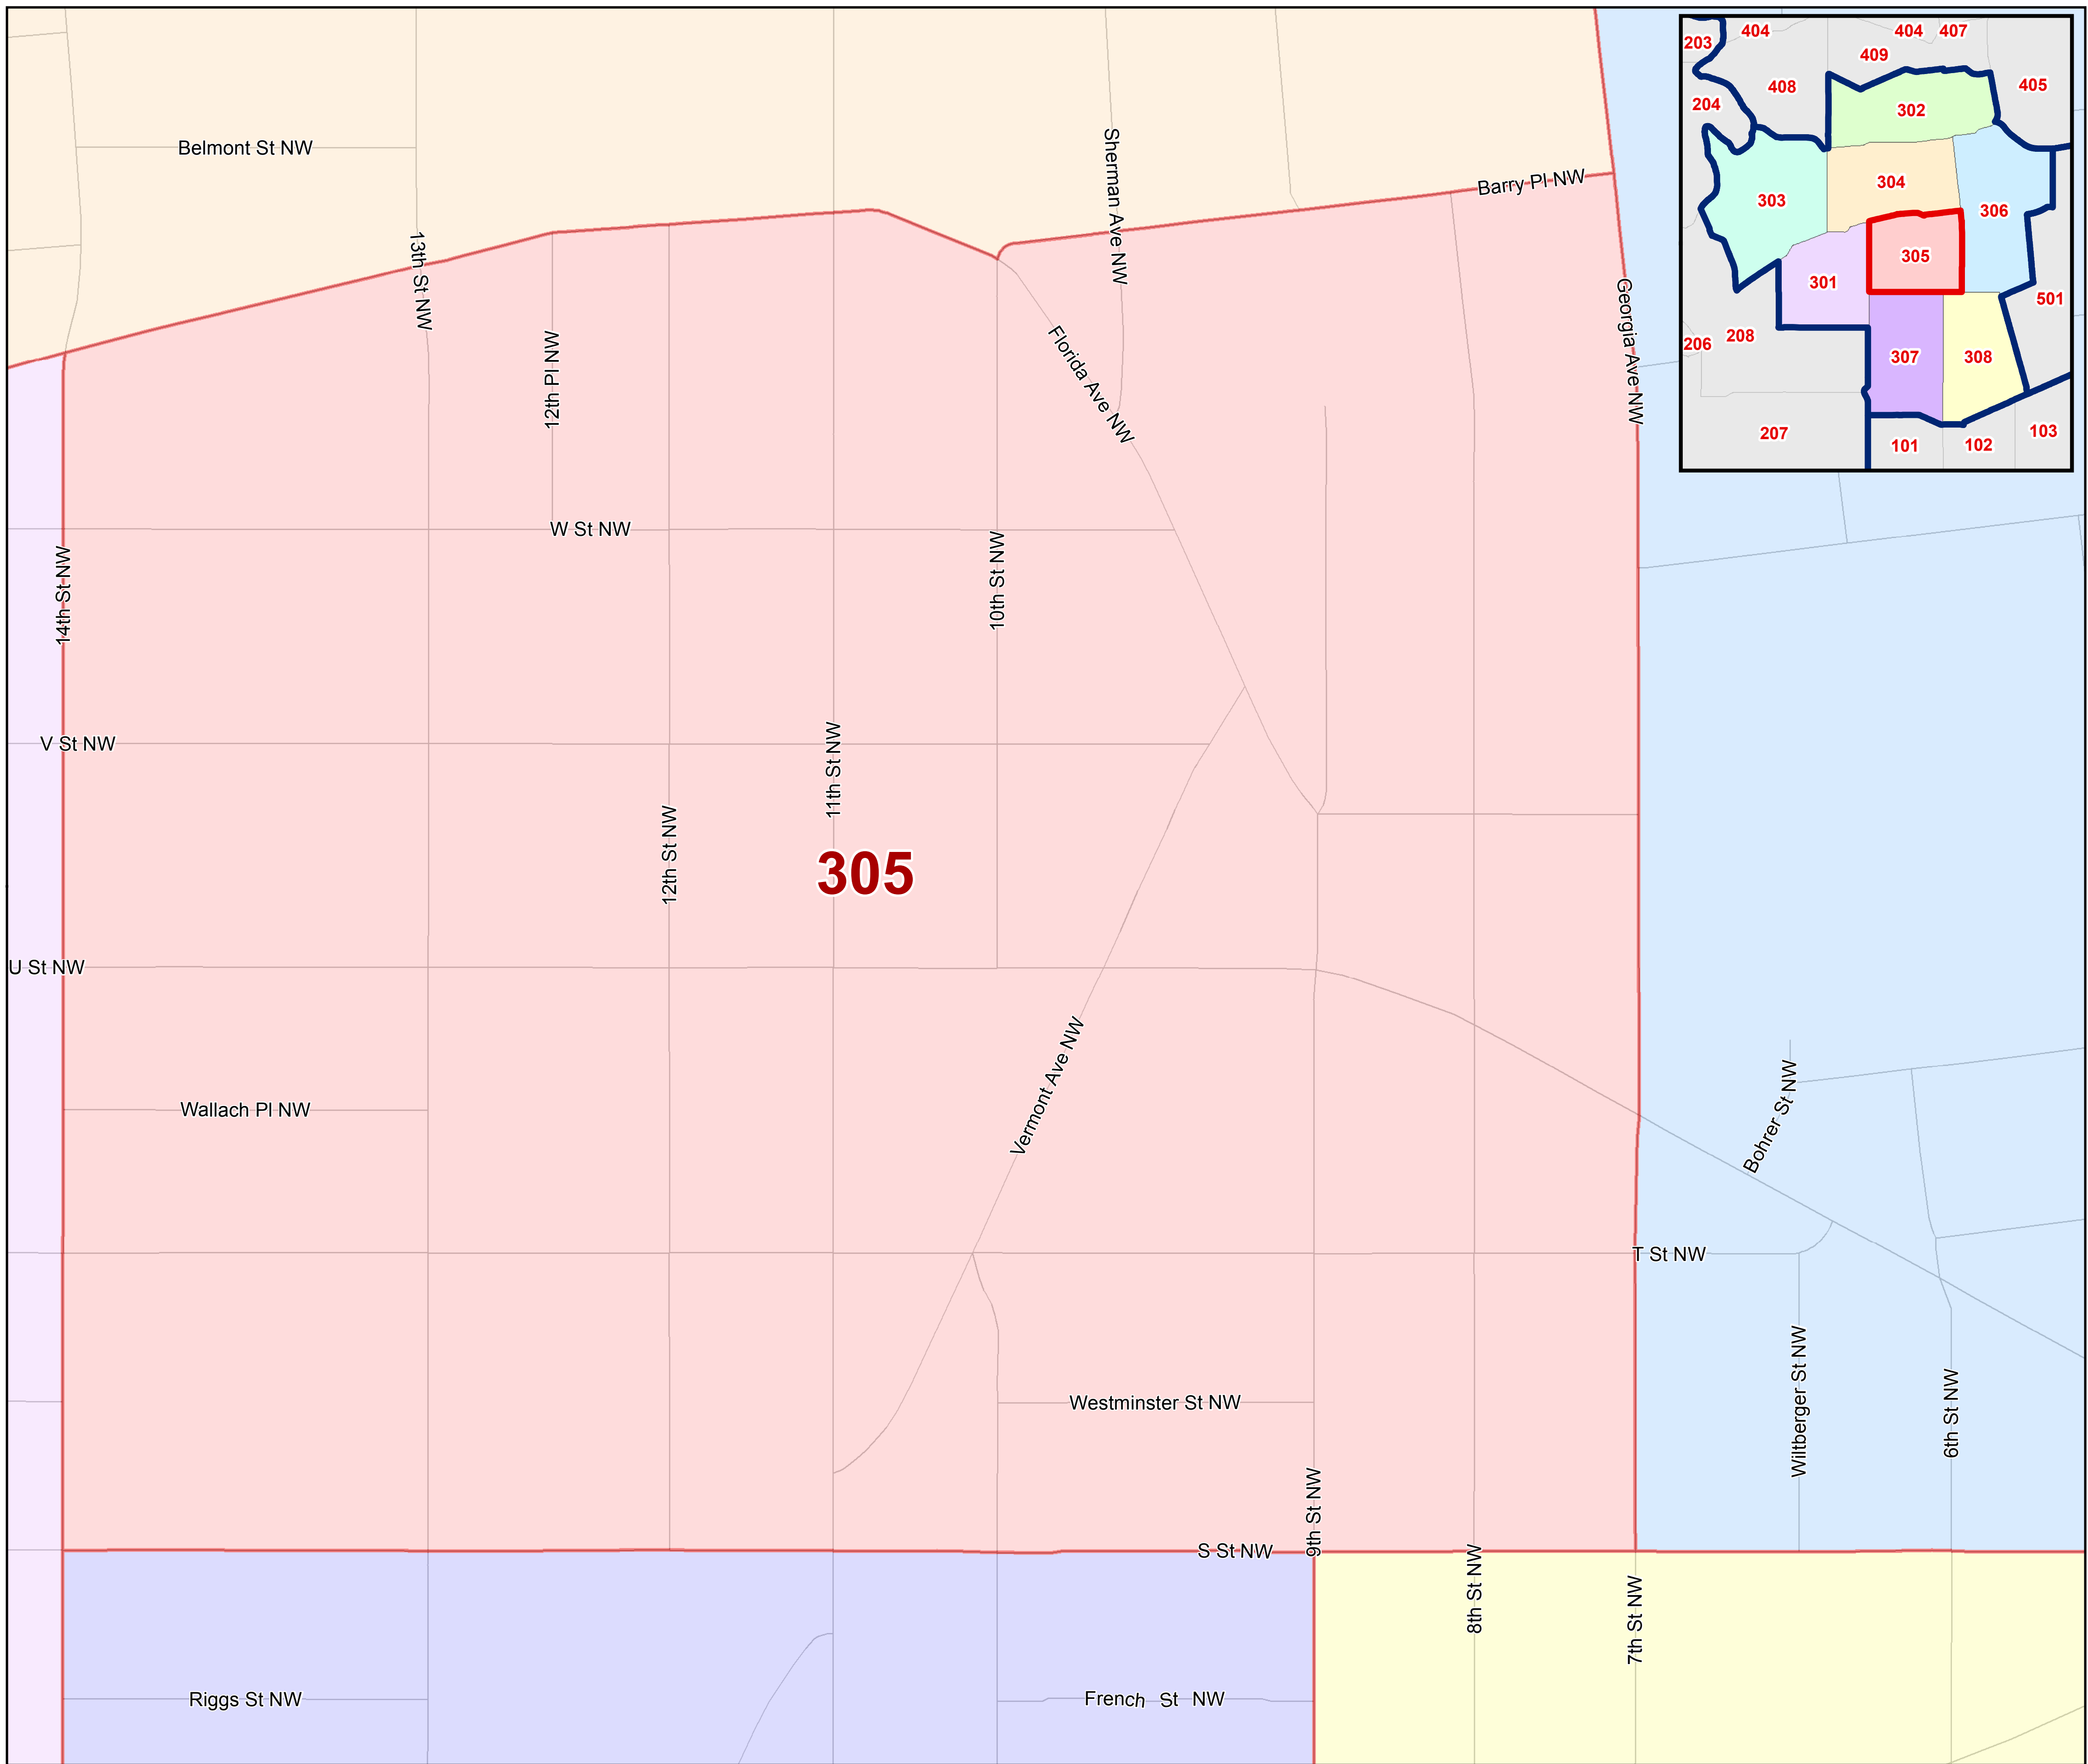

METROPOLITAN POLICE DEPARTMENT

POLICE SERVICE AREA 305

Boundaries Effective 1/3/2017.
For crime statistics visit <http://crimemap.dc.gov>.

Peter Newsham
Chief of Police

THE DISTRICT
OF COLUMBIA
One City. One Government. One Voice.