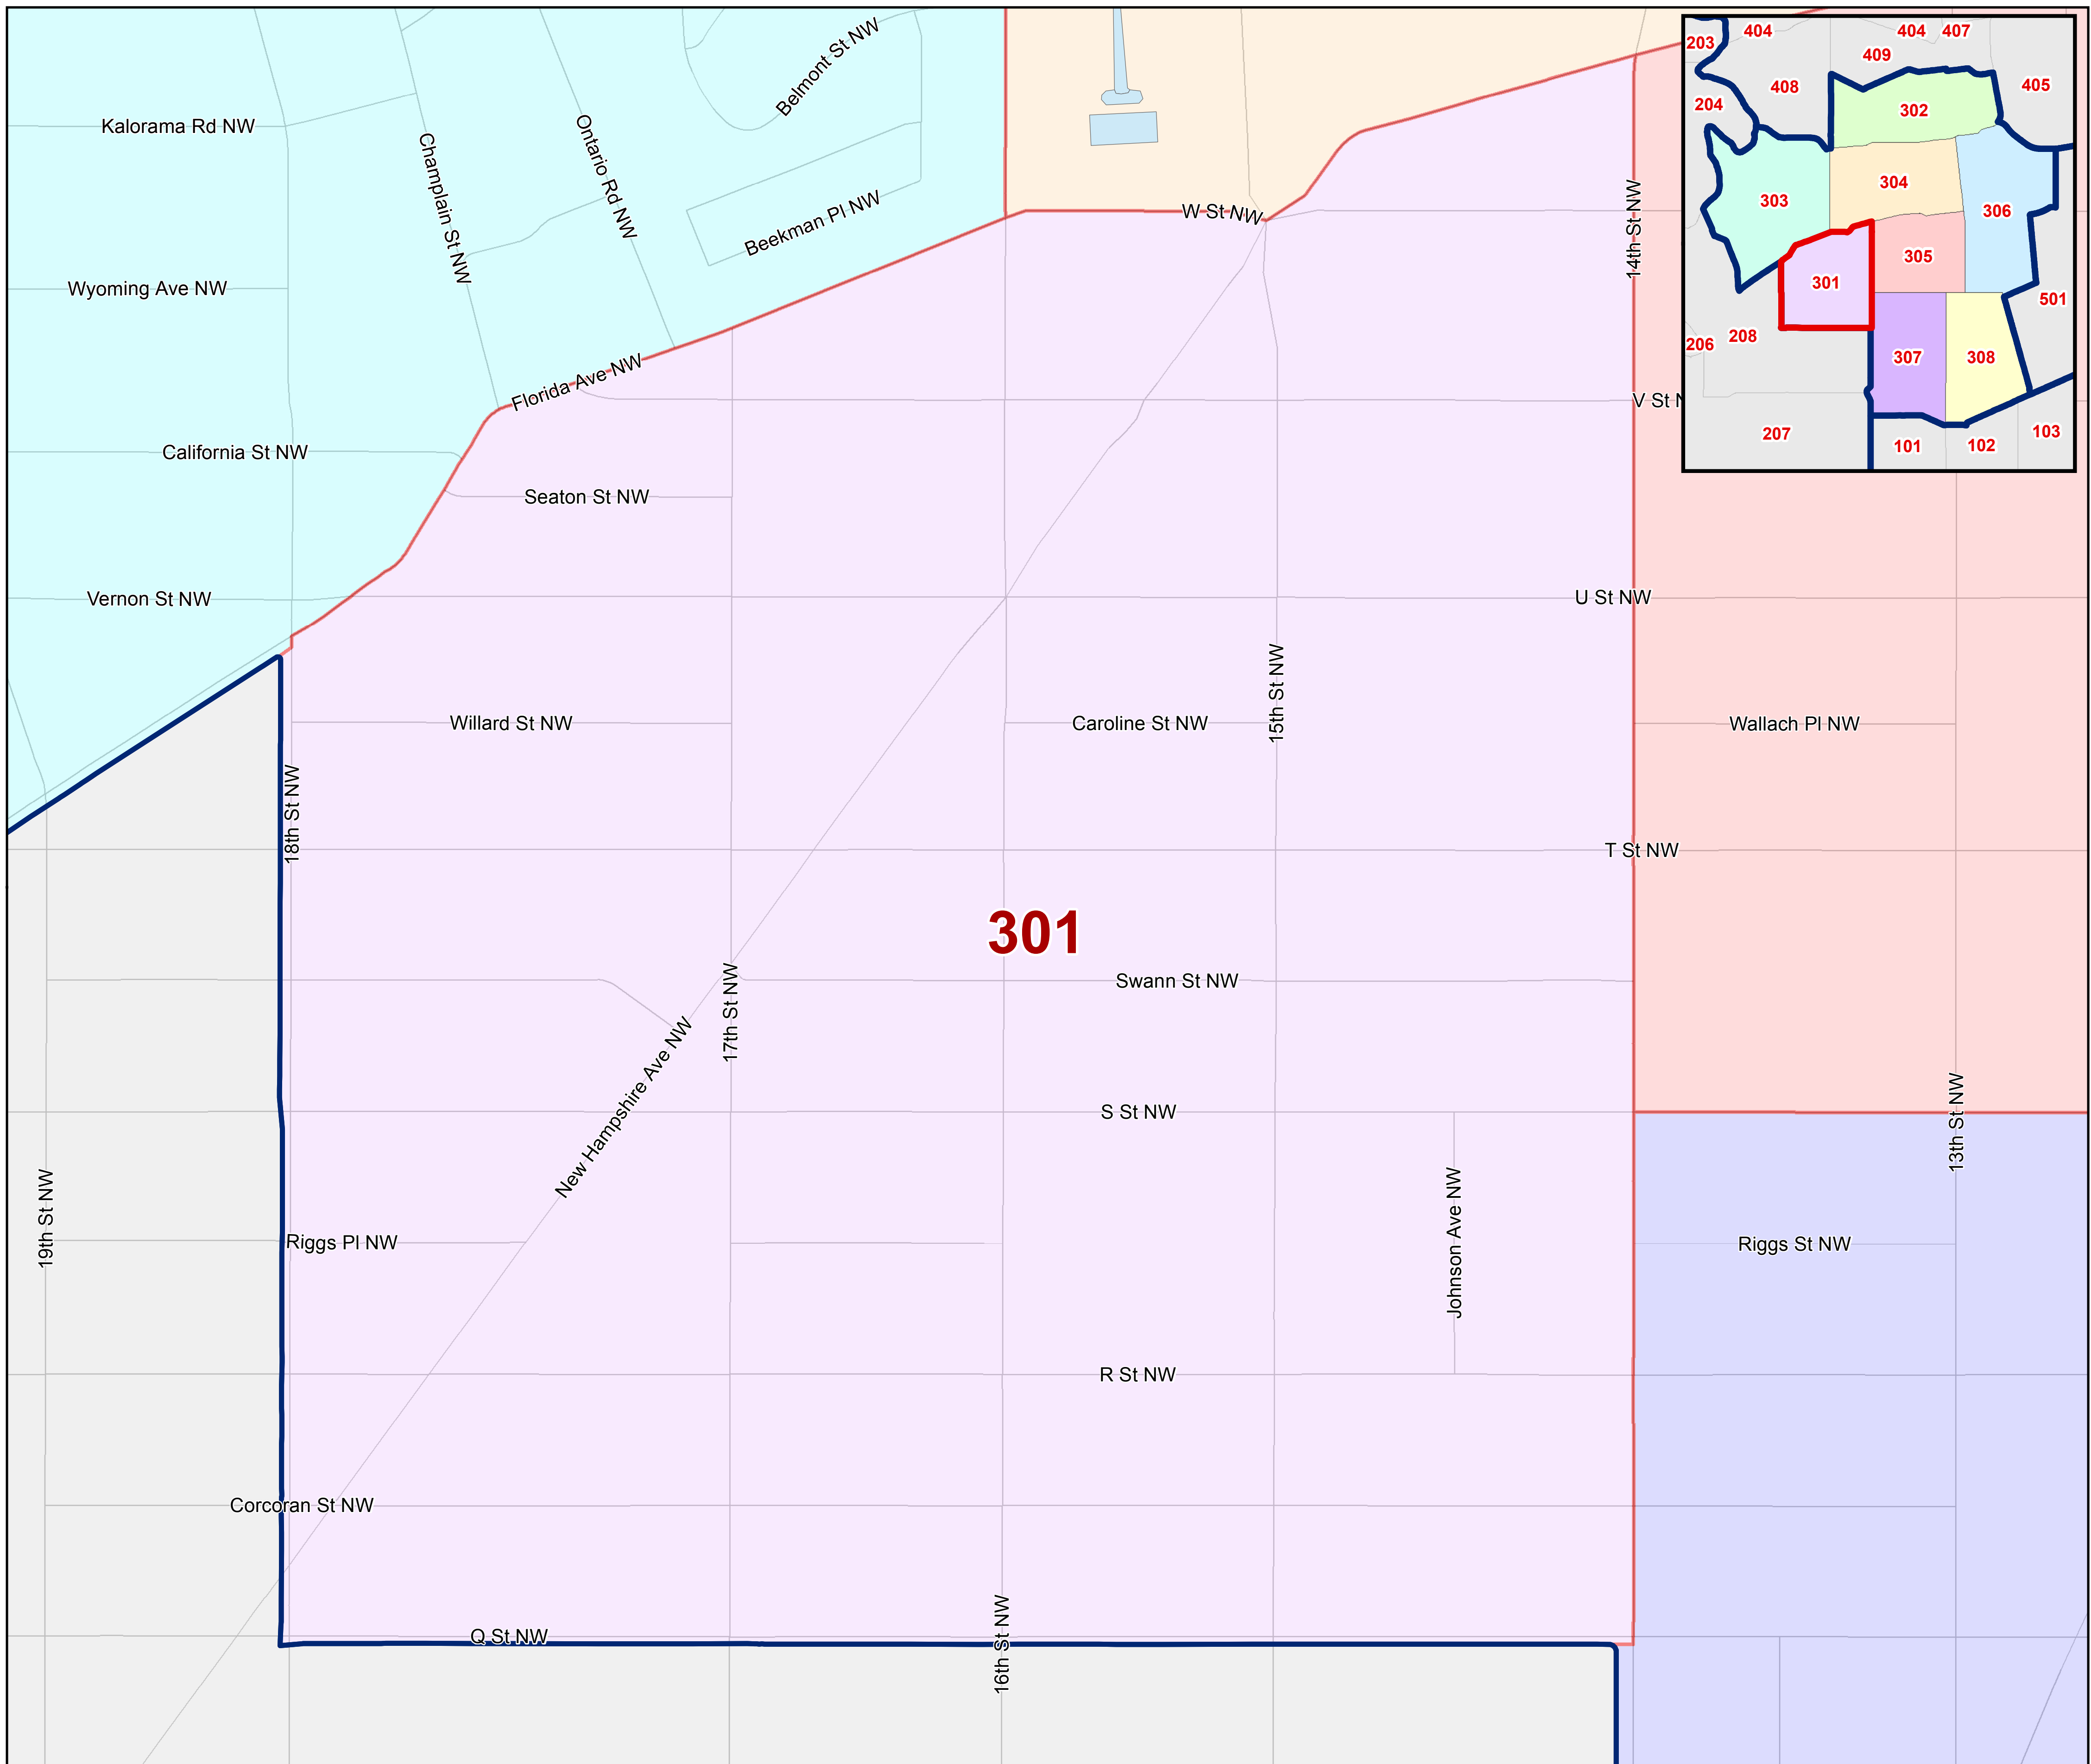

METROPOLITAN POLICE DEPARTMENT

POLICE SERVICE AREA 301

Boundaries Effective 1/3/2017.
For crime statistics visit <http://crimemap.dc.gov>.

Peter Newsham
Chief of Police

THE DISTRICT
OF COLUMBIA
One City. One Government. One Voice