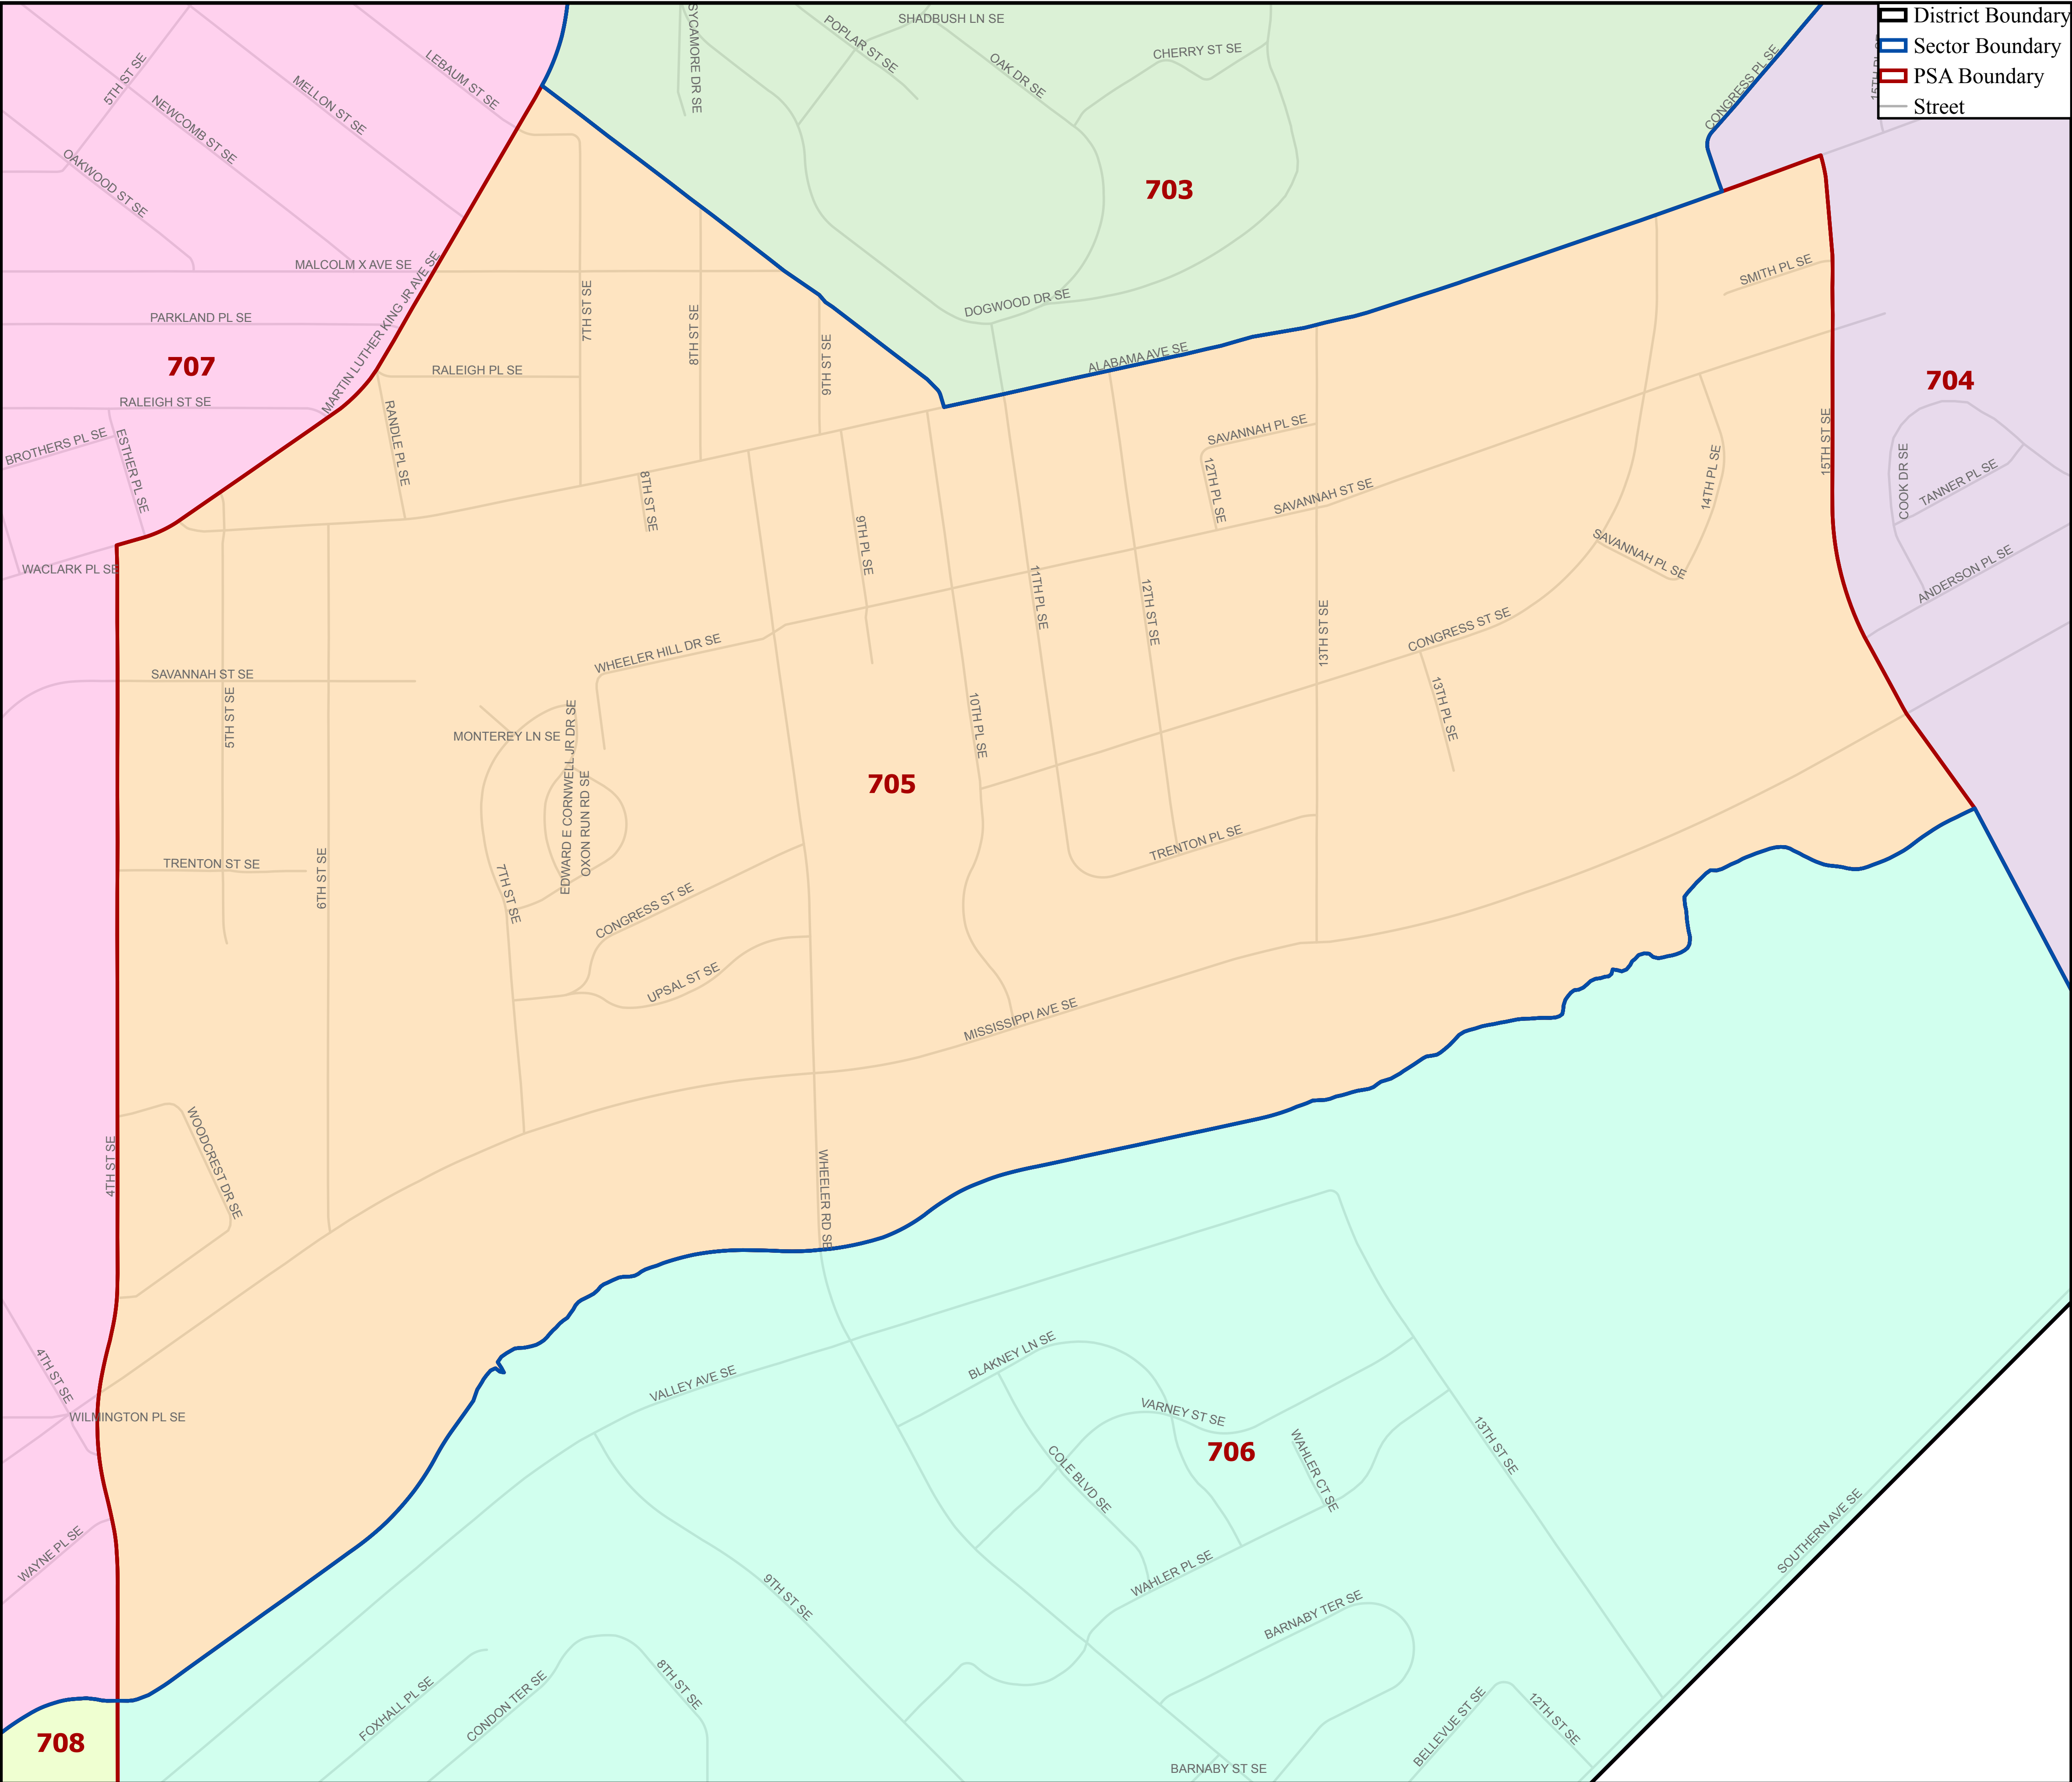

# METROPOLITAN POLICE DEPARTMENT

## POLICE SERVICE AREA 705

- District Boundary
- Sector Boundary
- PSA Boundary
- Street

Boundaries Effective 1/10/2019  
 For crime statistics visit <http://crimecards.dc.gov>

**Peter Newsham**  
 Chief of Police

THE DISTRICT  
 OF COLUMBIA