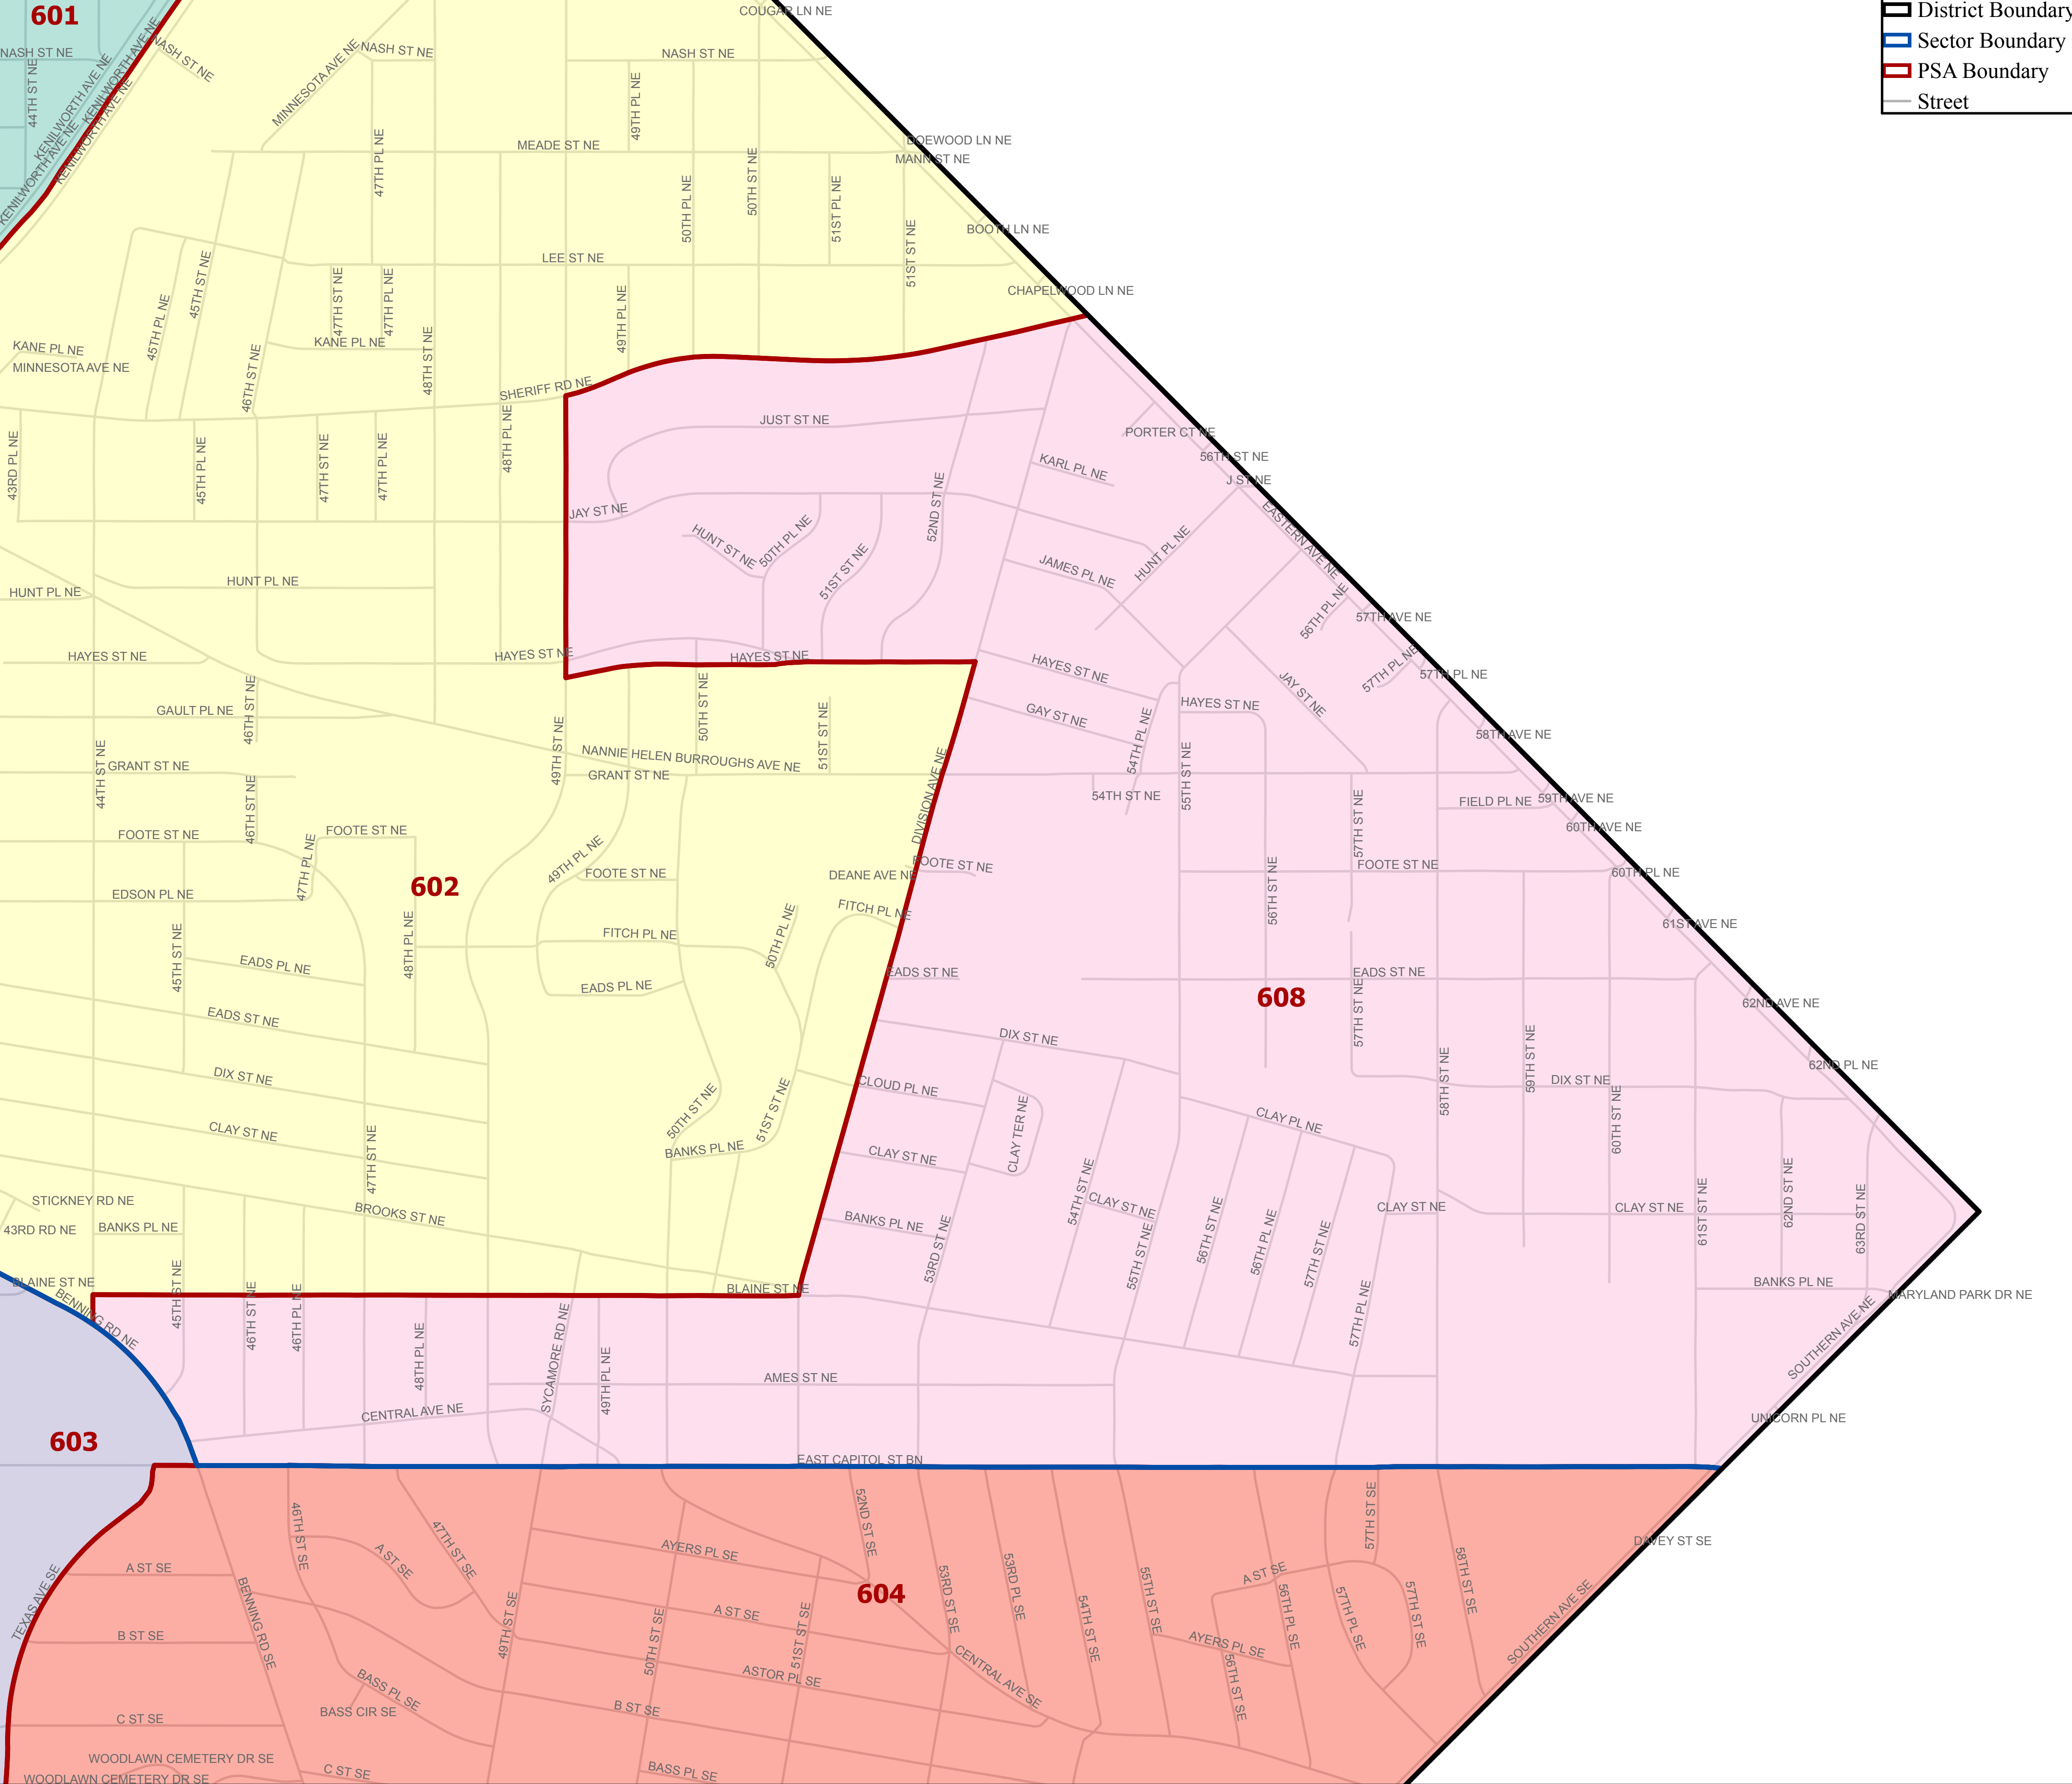

METROPOLITAN POLICE DEPARTMENT

POLICE SERVICE AREA 608

Boundaries Effective 1/10/2019
 For crime statistics visit <http://crimecards.dc.gov>

Peter Newsham
 Chief of Police

THE DISTRICT
 OF COLUMBIA