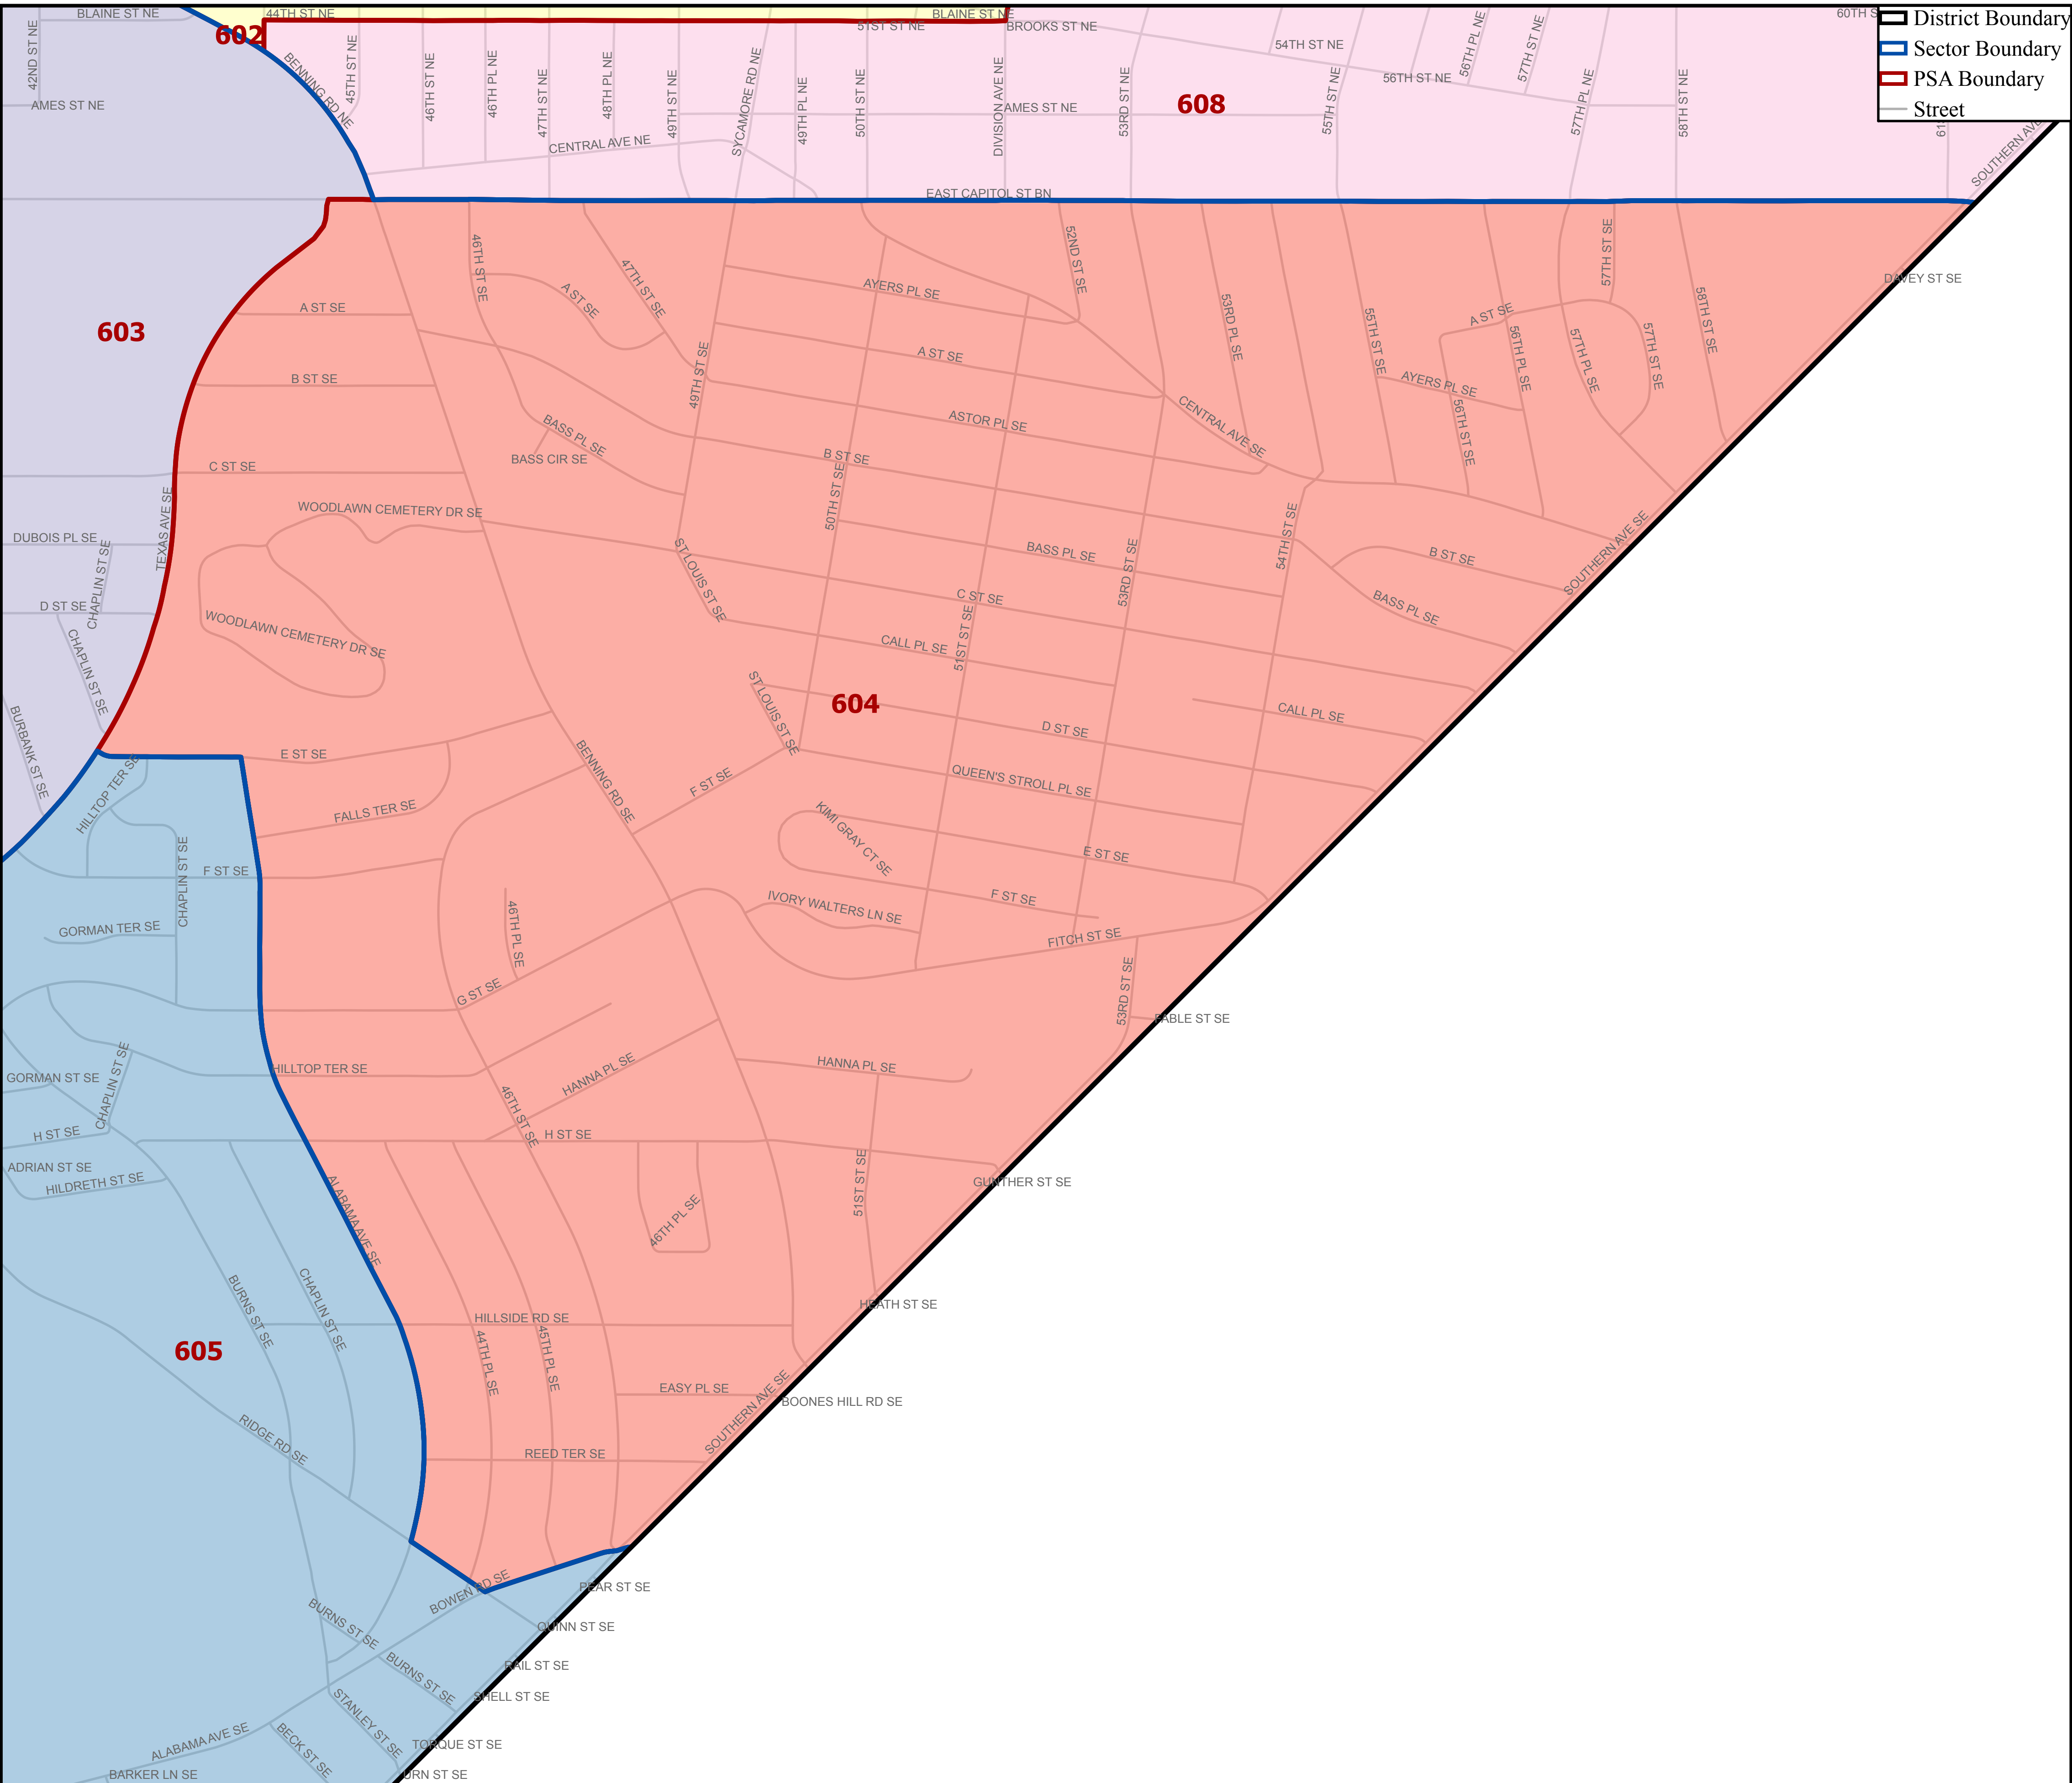

# METROPOLITAN POLICE DEPARTMENT

## POLICE SERVICE AREA 604

Boundaries Effective 1/10/2019  
 For crime statistics visit <http://crimecards.dc.gov>

**Peter Newsham**  
 Chief of Police

THE DISTRICT  
 OF COLUMBIA

Metropolitan Police Department