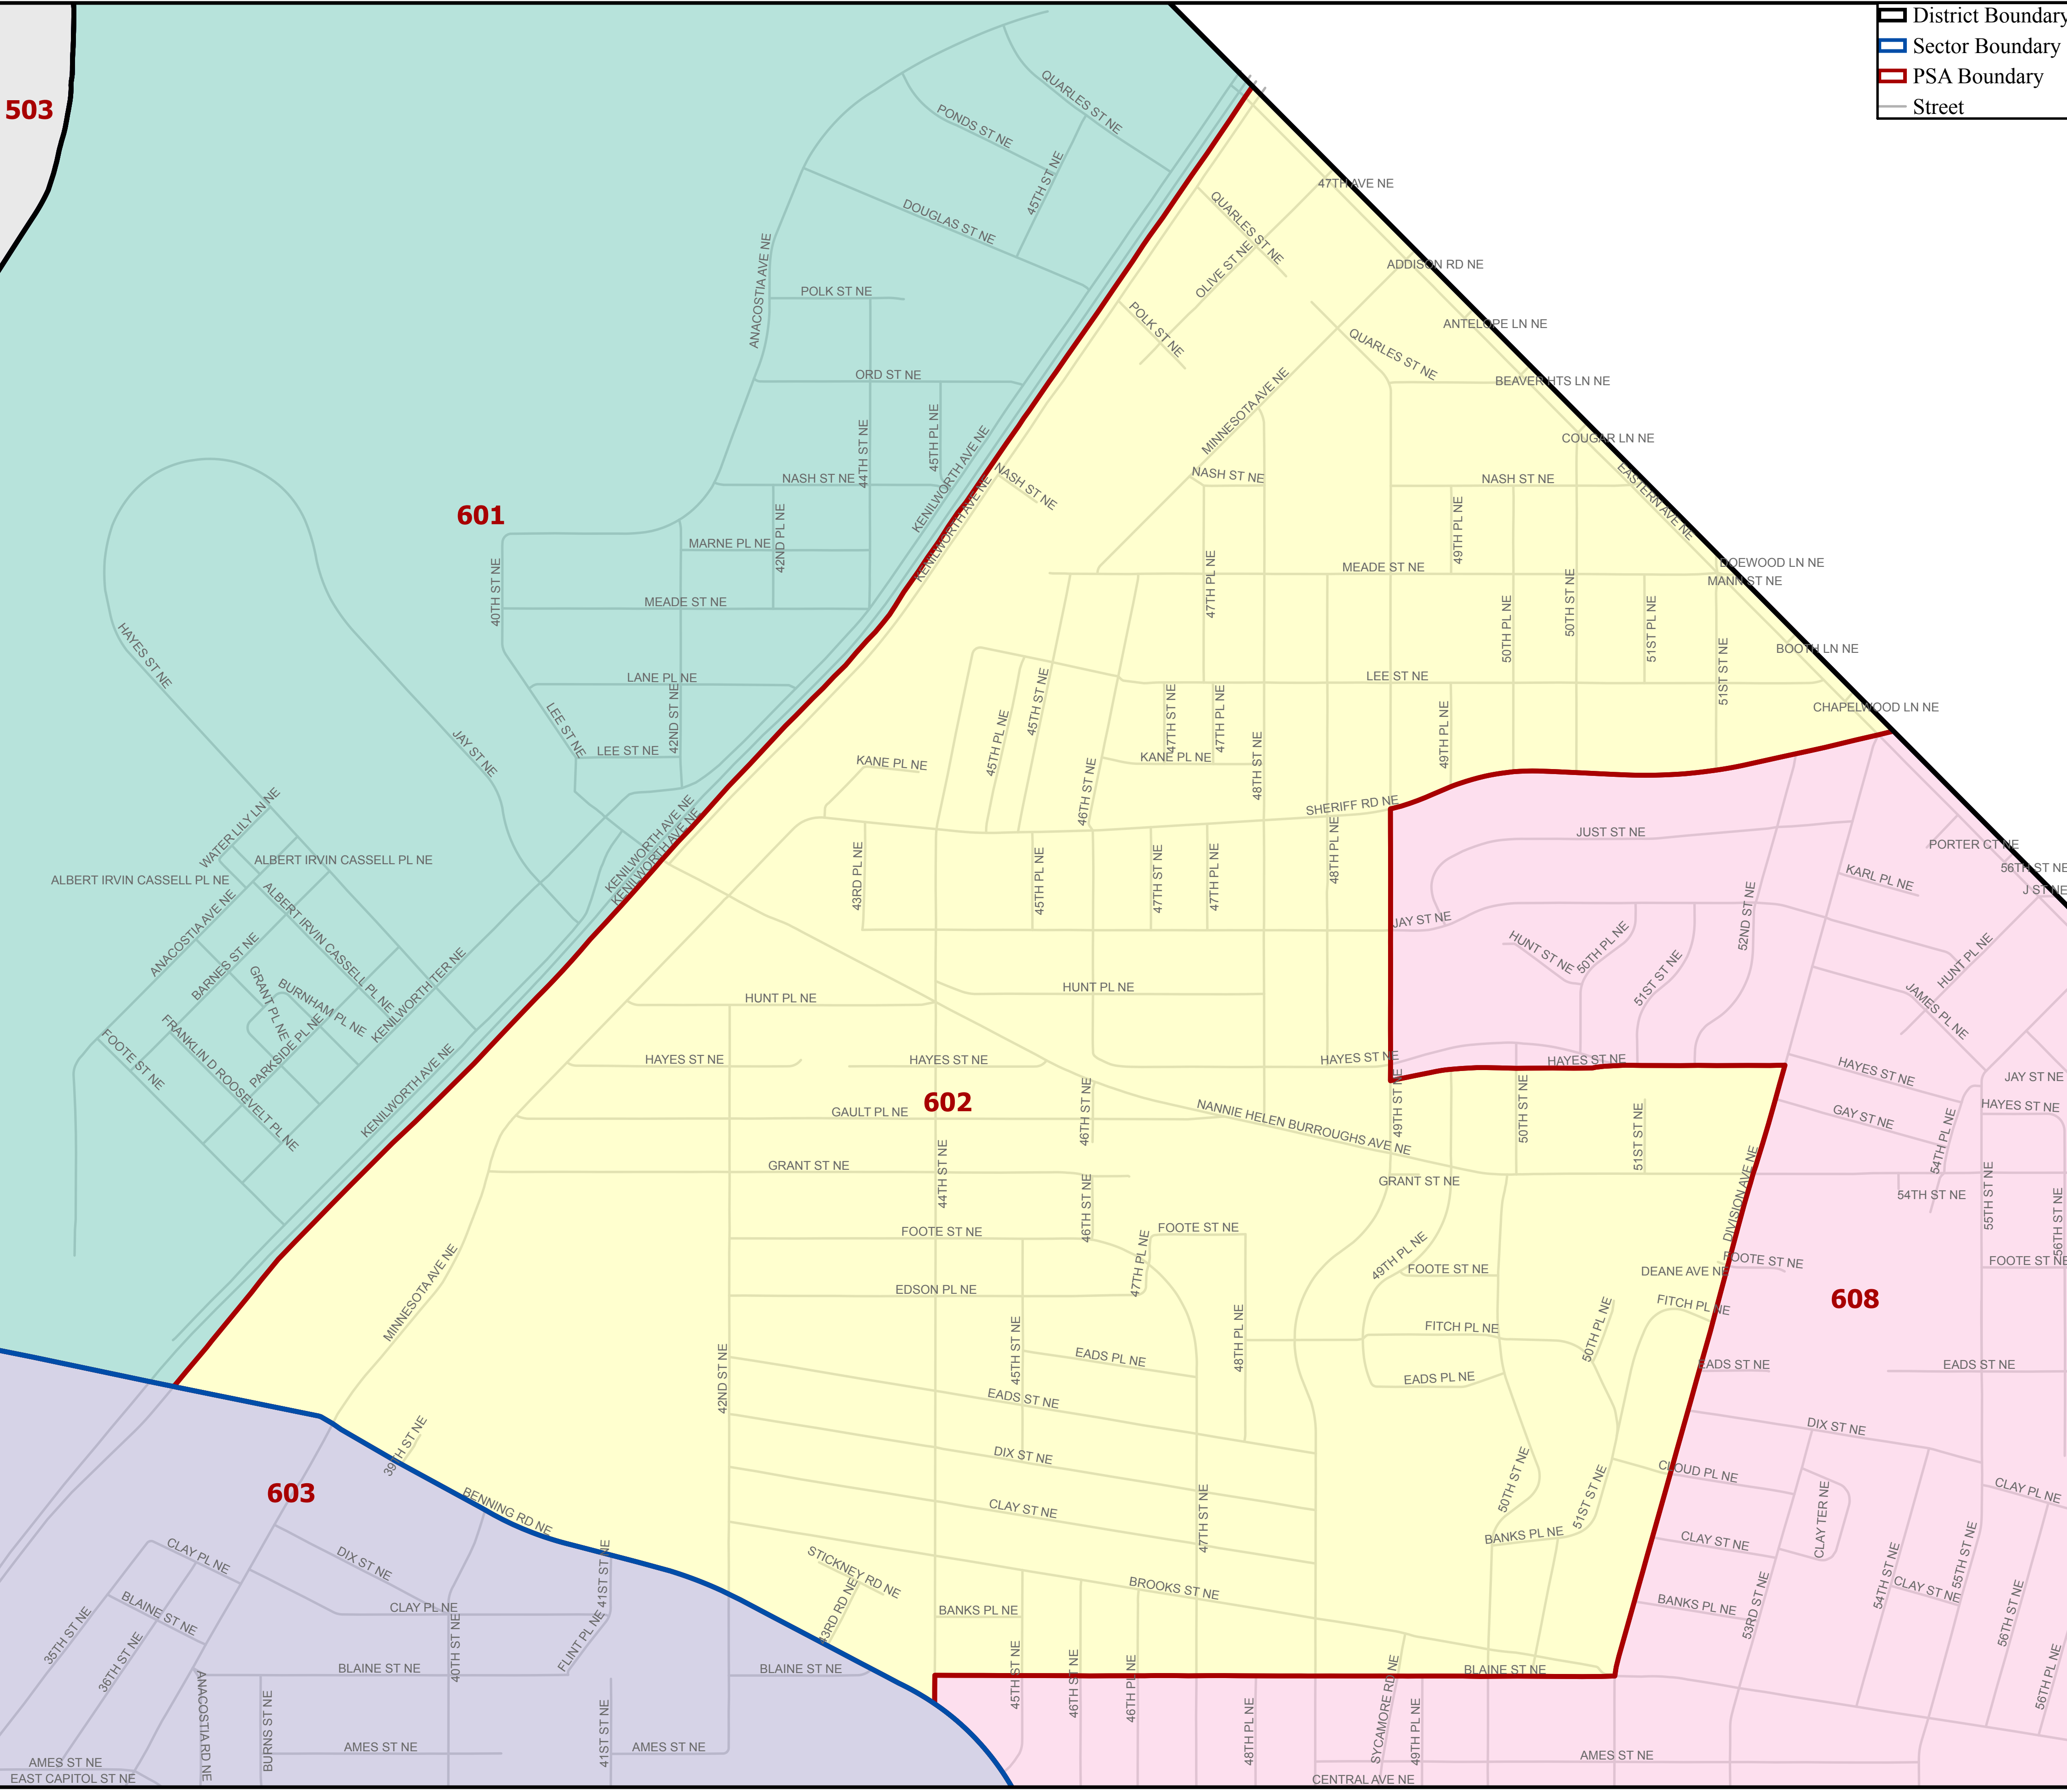

# METROPOLITAN POLICE DEPARTMENT

## POLICE SERVICE AREA 602

Boundaries Effective 1/10/2019  
 For crime statistics visit <http://crimecards.dc.gov>