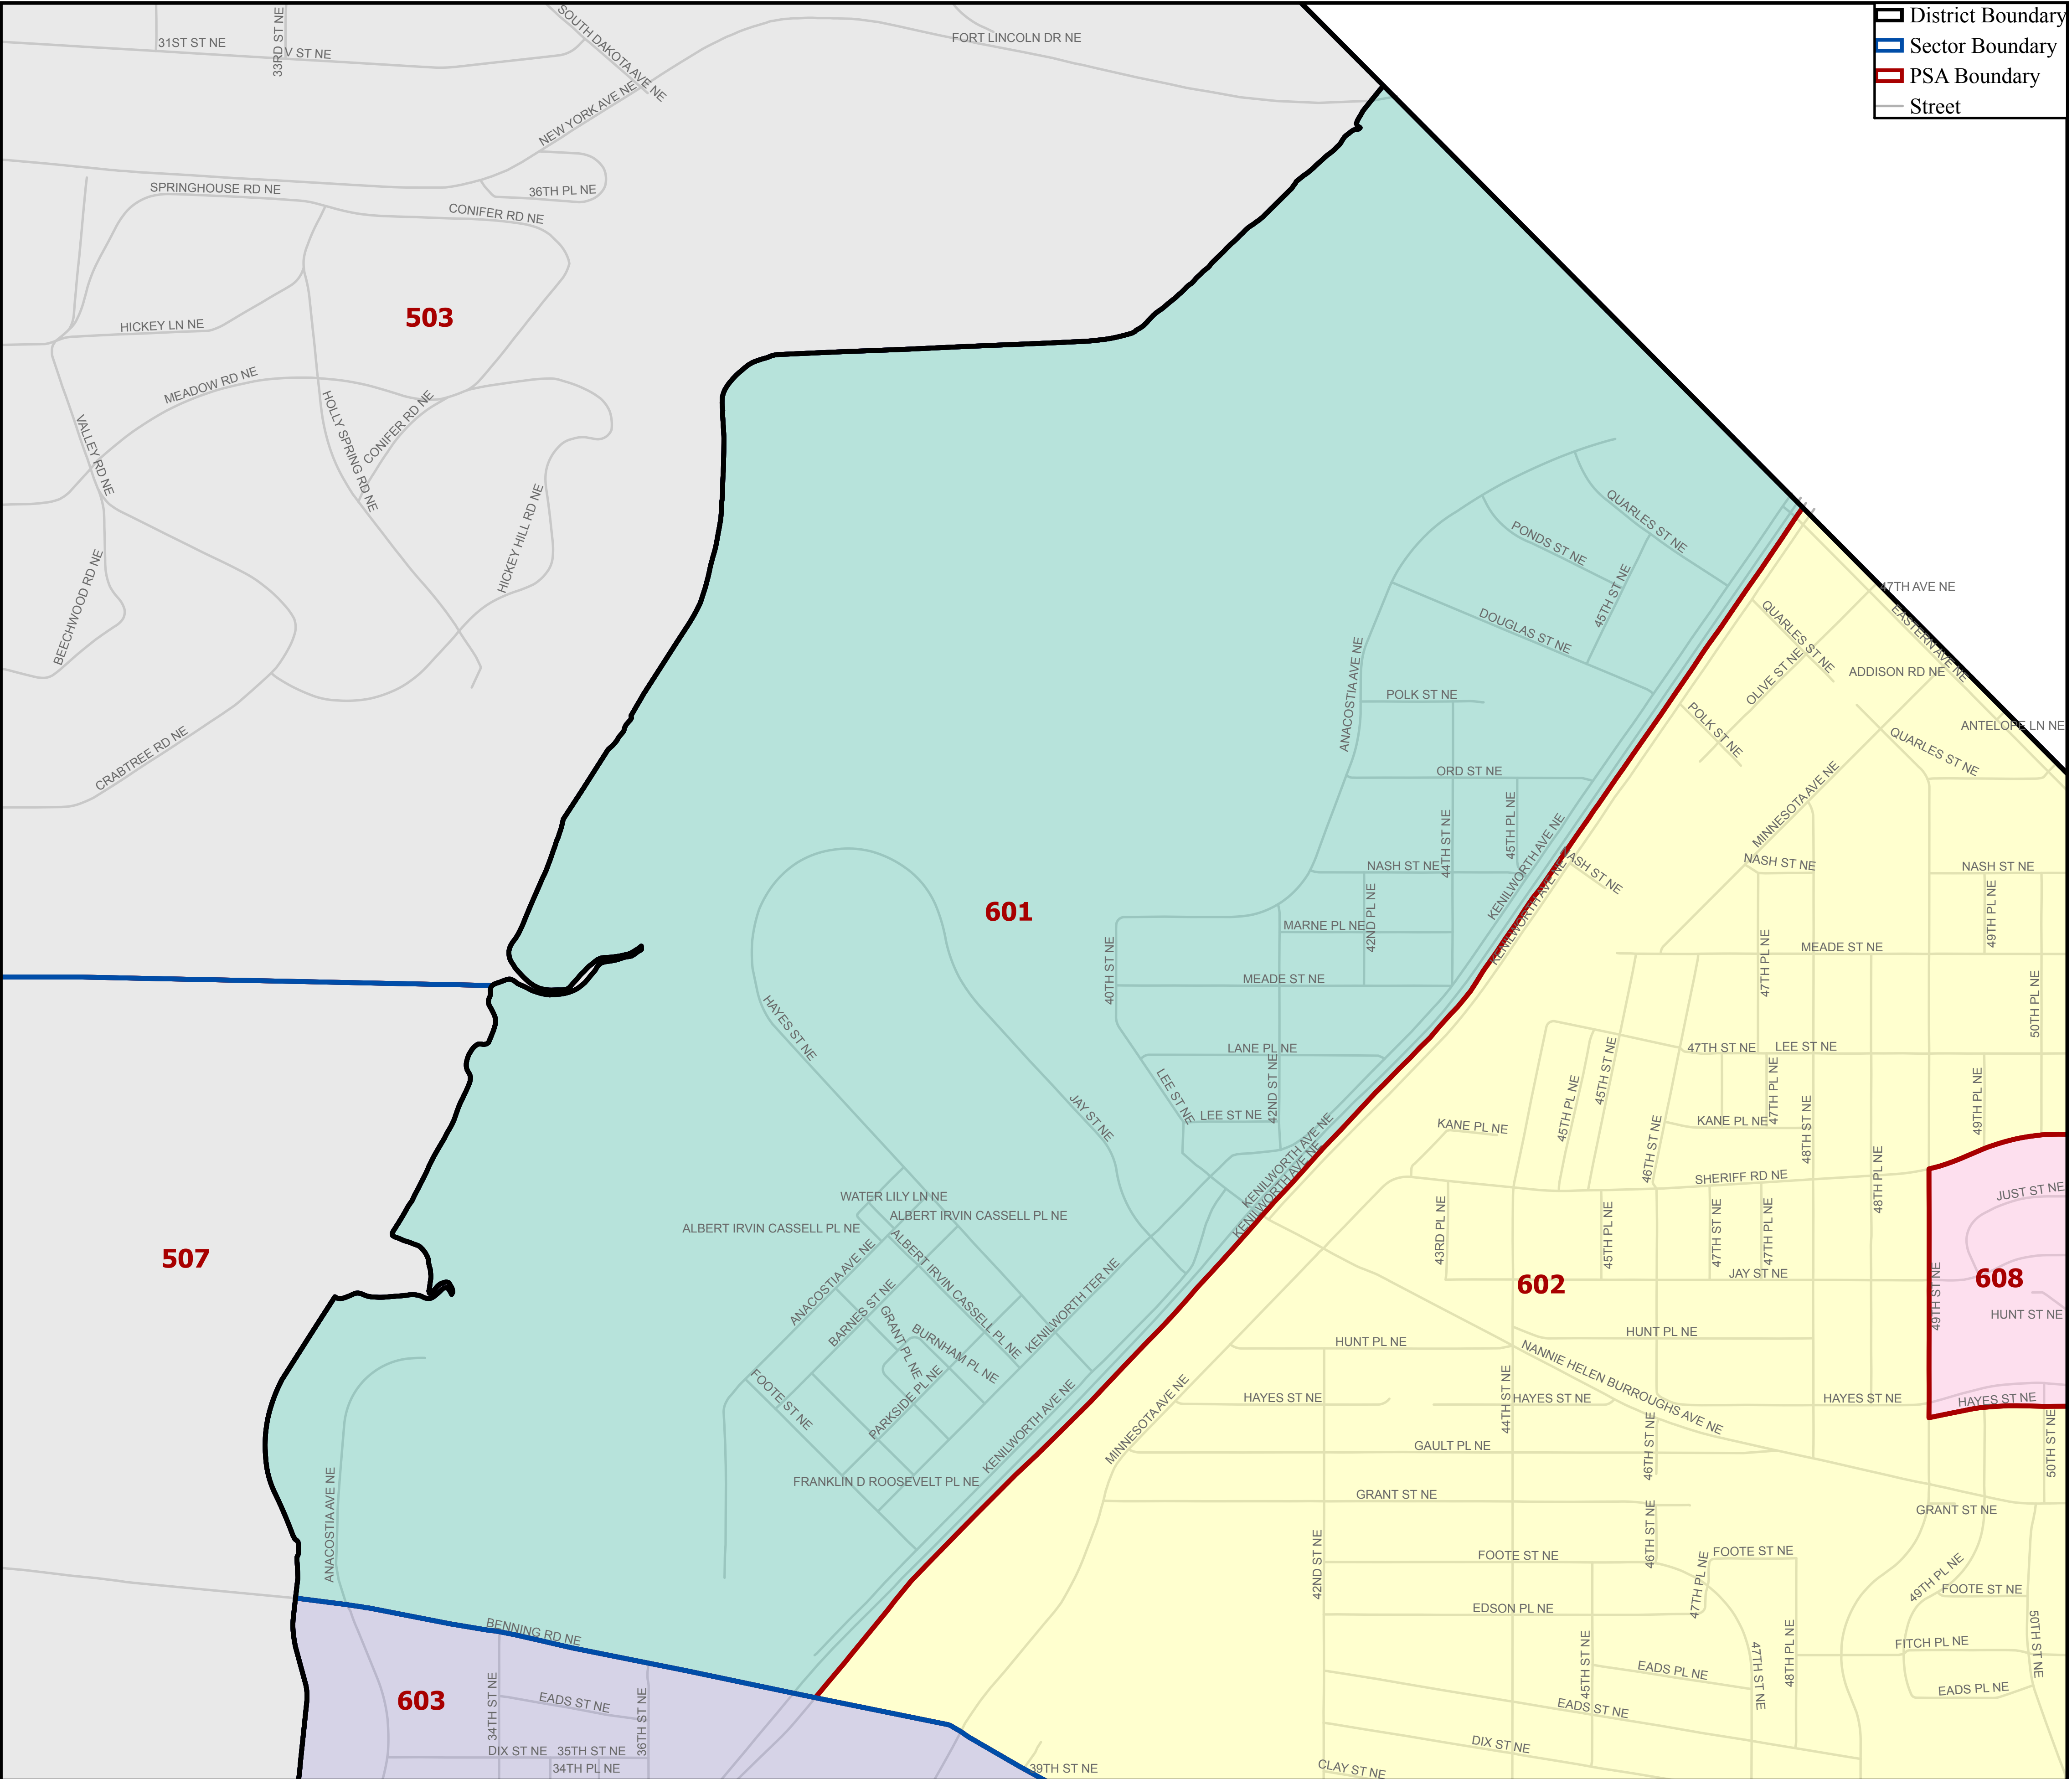

METROPOLITAN POLICE DEPARTMENT

POLICE SERVICE AREA 601

- District Boundary
- Sector Boundary
- PSA Boundary
- Street

Boundaries Effective 1/10/2019
 For crime statistics visit <http://crimecards.dc.gov>

Peter Newsham
 Chief of Police

THE DISTRICT OF COLUMBIA

Metropolitan Police Department

300 Indiana Avenue, NW | Washington, DC 20001
www.mpdc.dc.gov