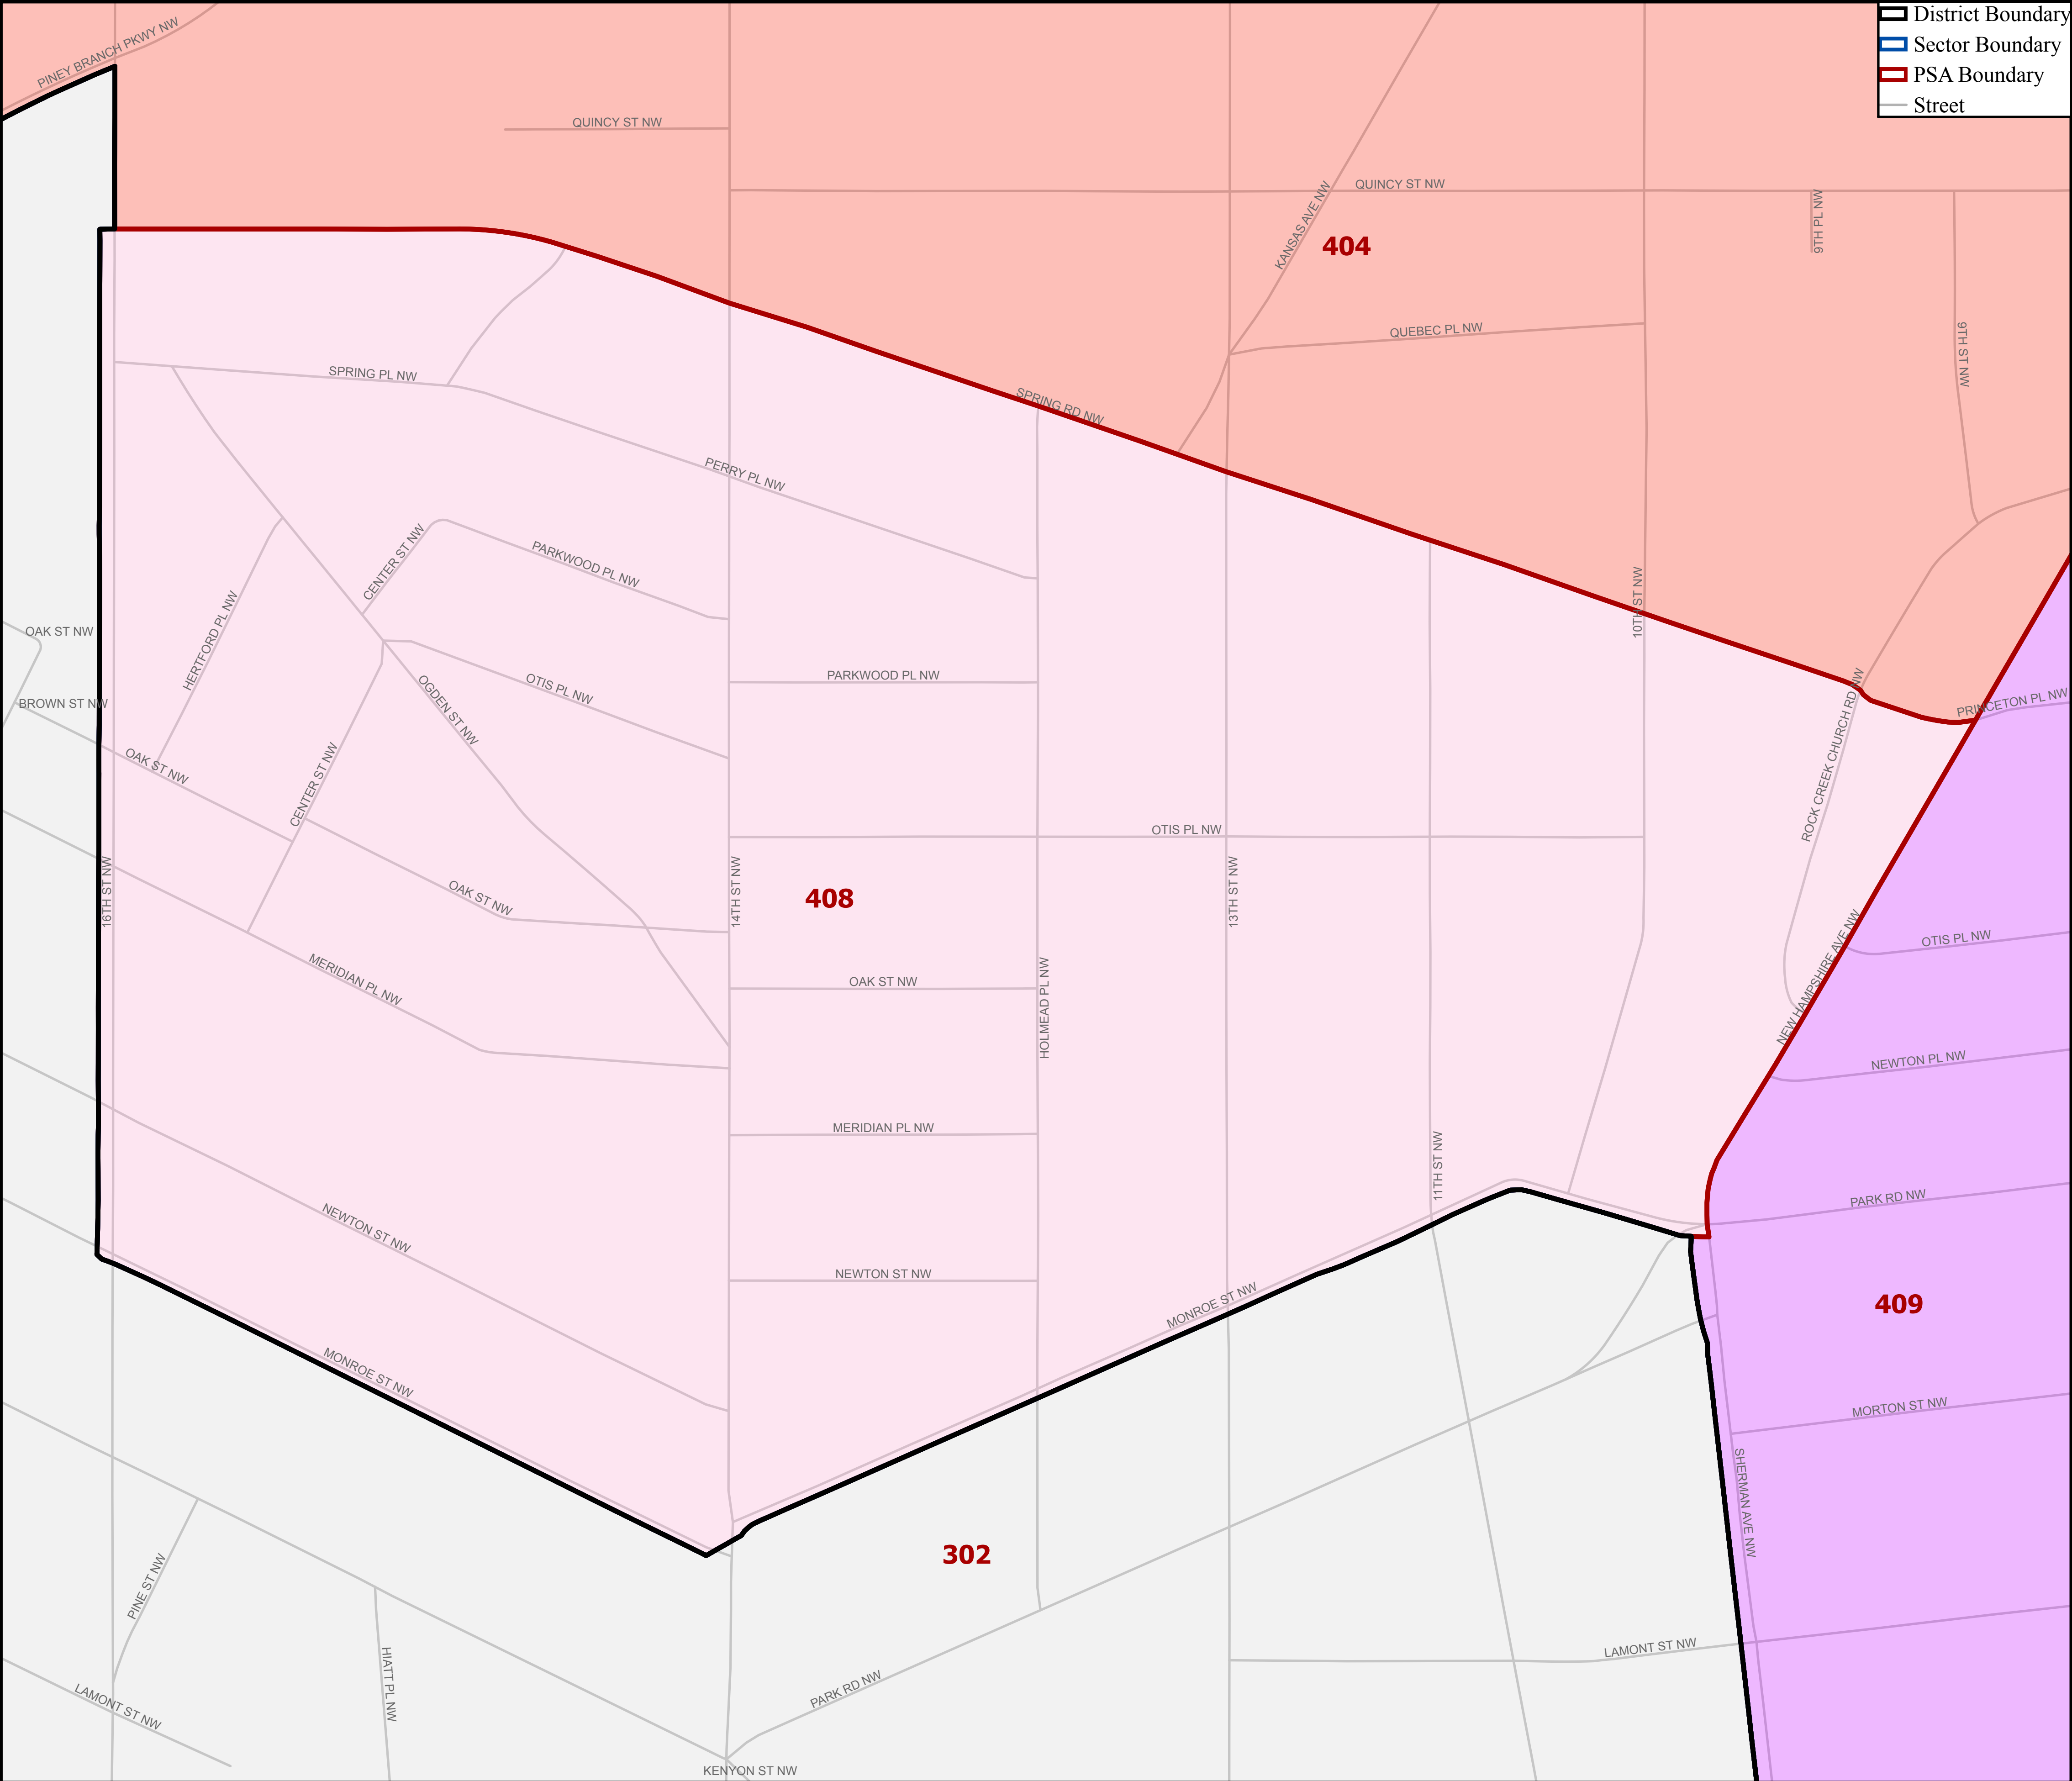

# METROPOLITAN POLICE DEPARTMENT

## POLICE SERVICE AREA 408

- District Boundary
- Sector Boundary
- PSA Boundary
- Street

Boundaries Effective 1/10/2019  
 For crime statistics visit <http://crimecards.dc.gov>