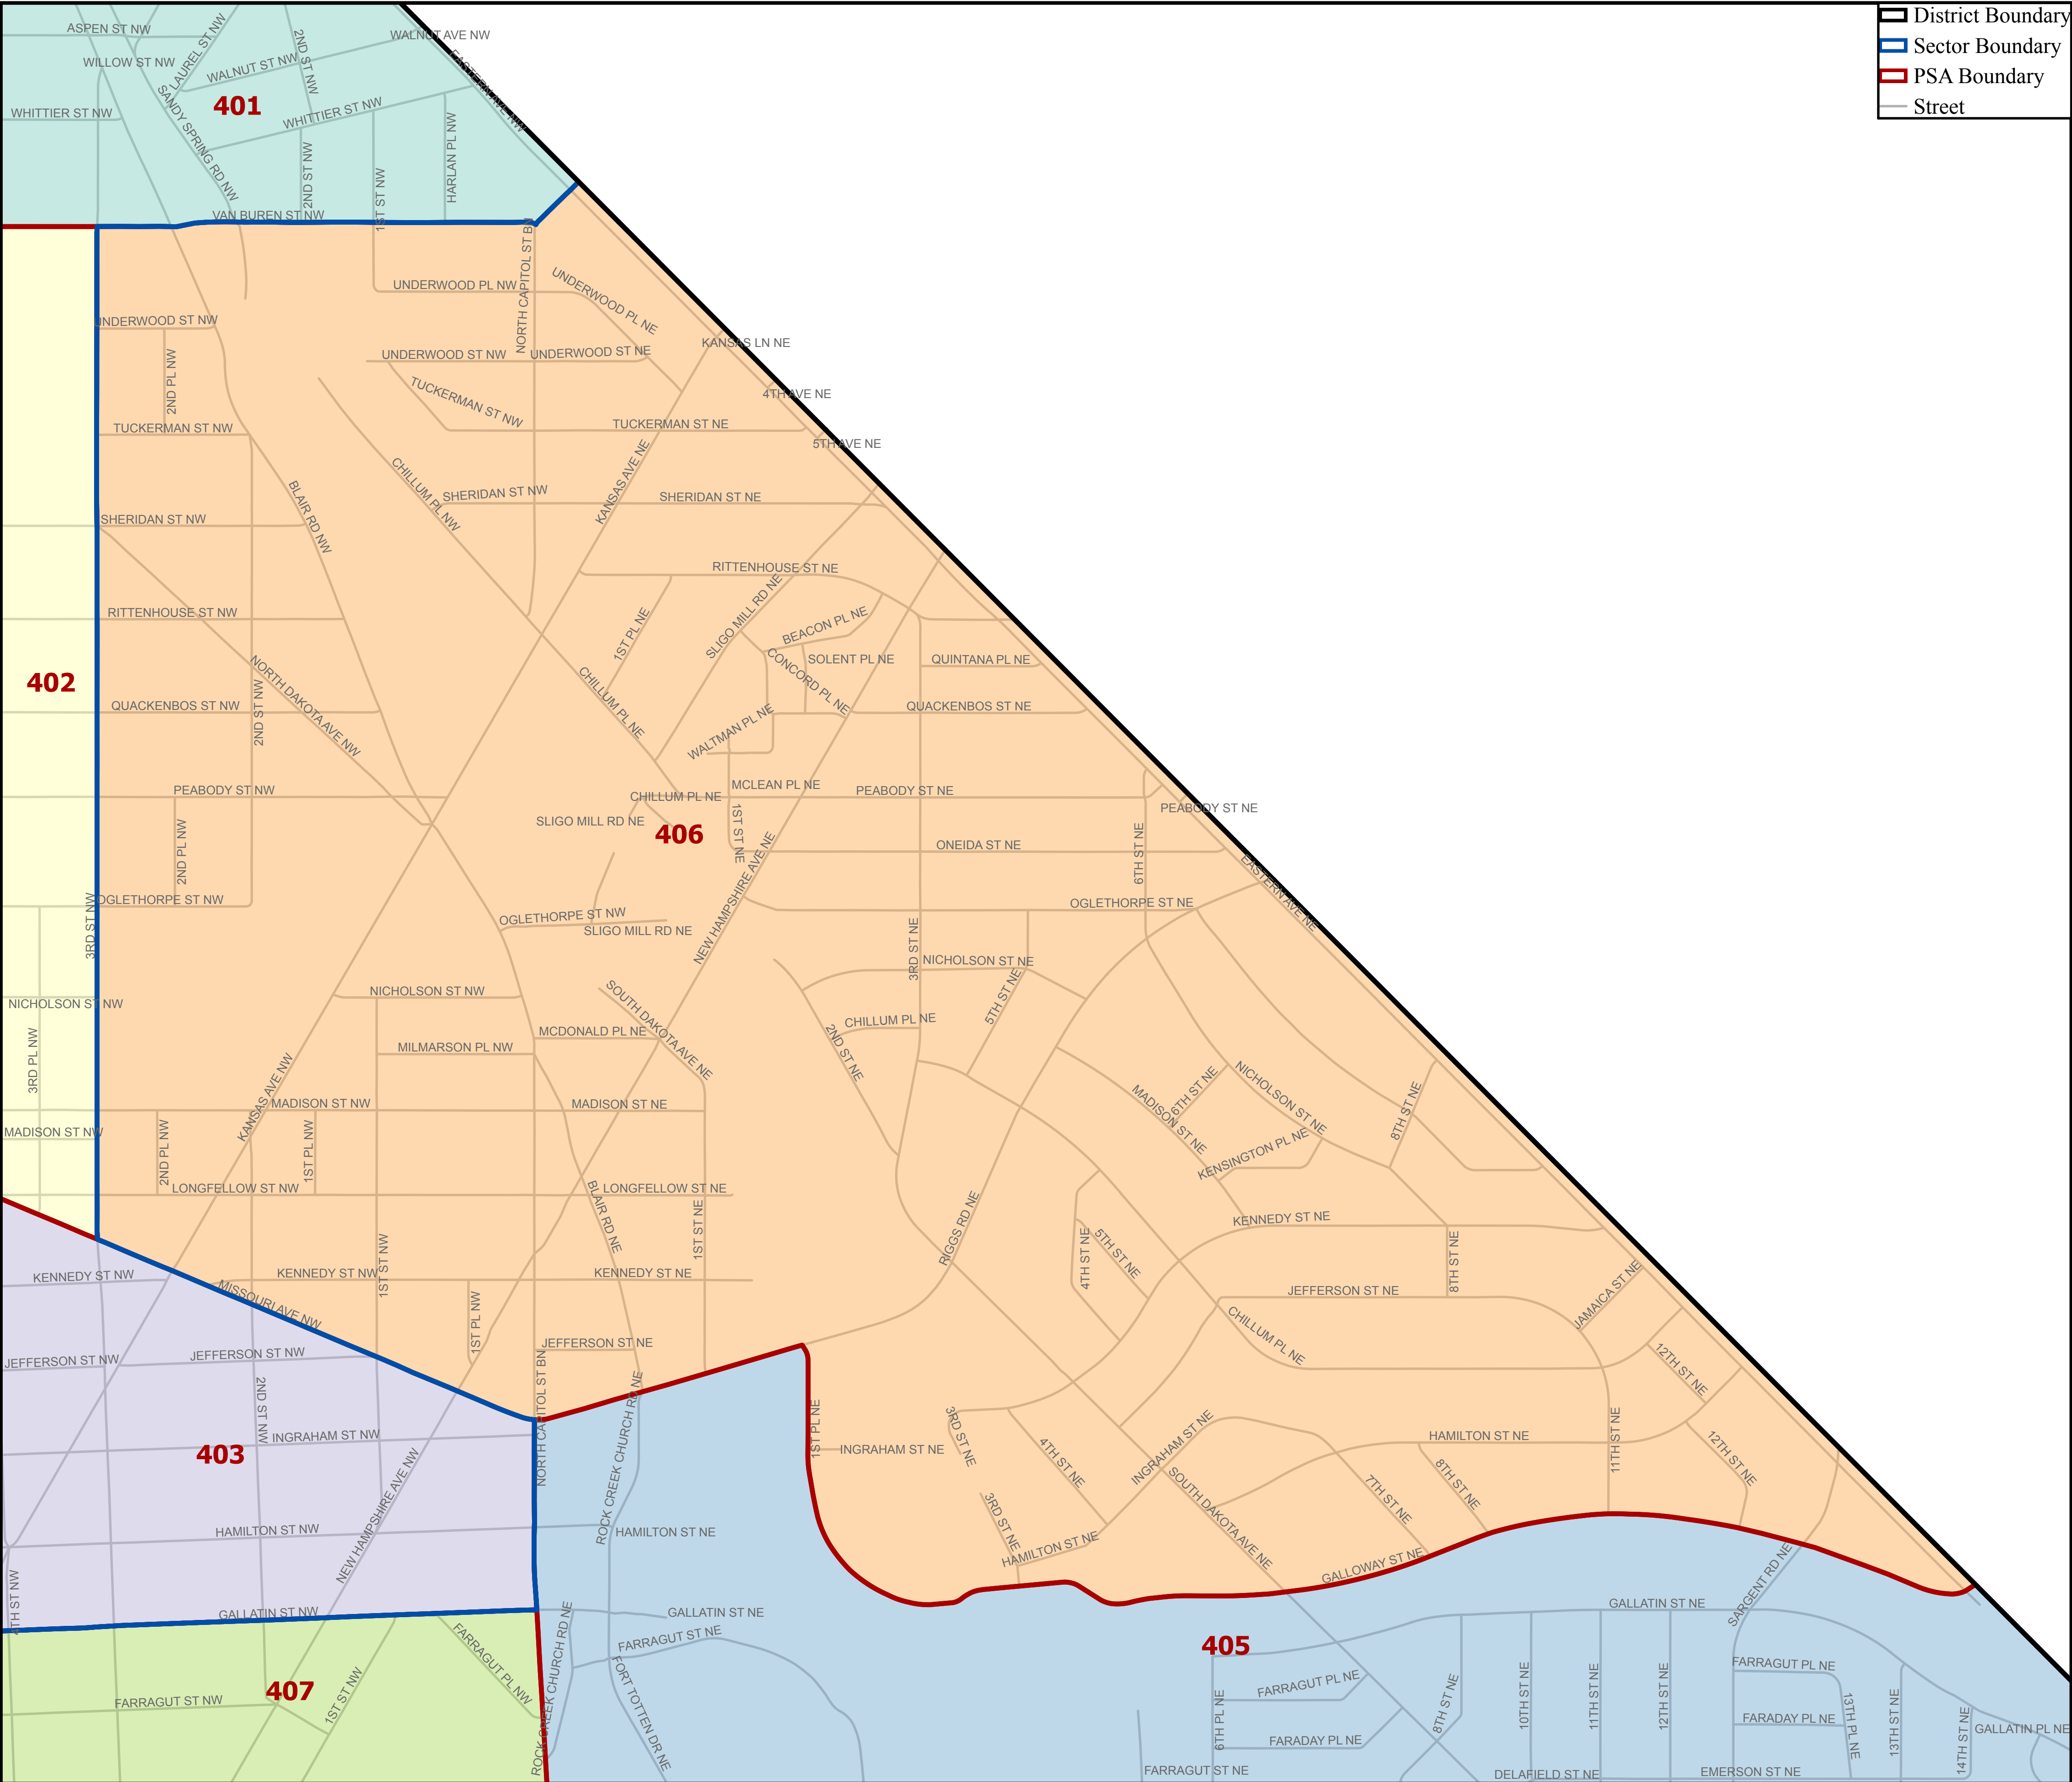

# METROPOLITAN POLICE DEPARTMENT

## POLICE SERVICE AREA 406

- District Boundary
- Sector Boundary
- PSA Boundary
- Street

Boundaries Effective 1/10/2019  
For crime statistics visit <http://crimecards.dc.gov>

**Peter Newsham**  
Chief of Police

THE DISTRICT OF COLUMBIA