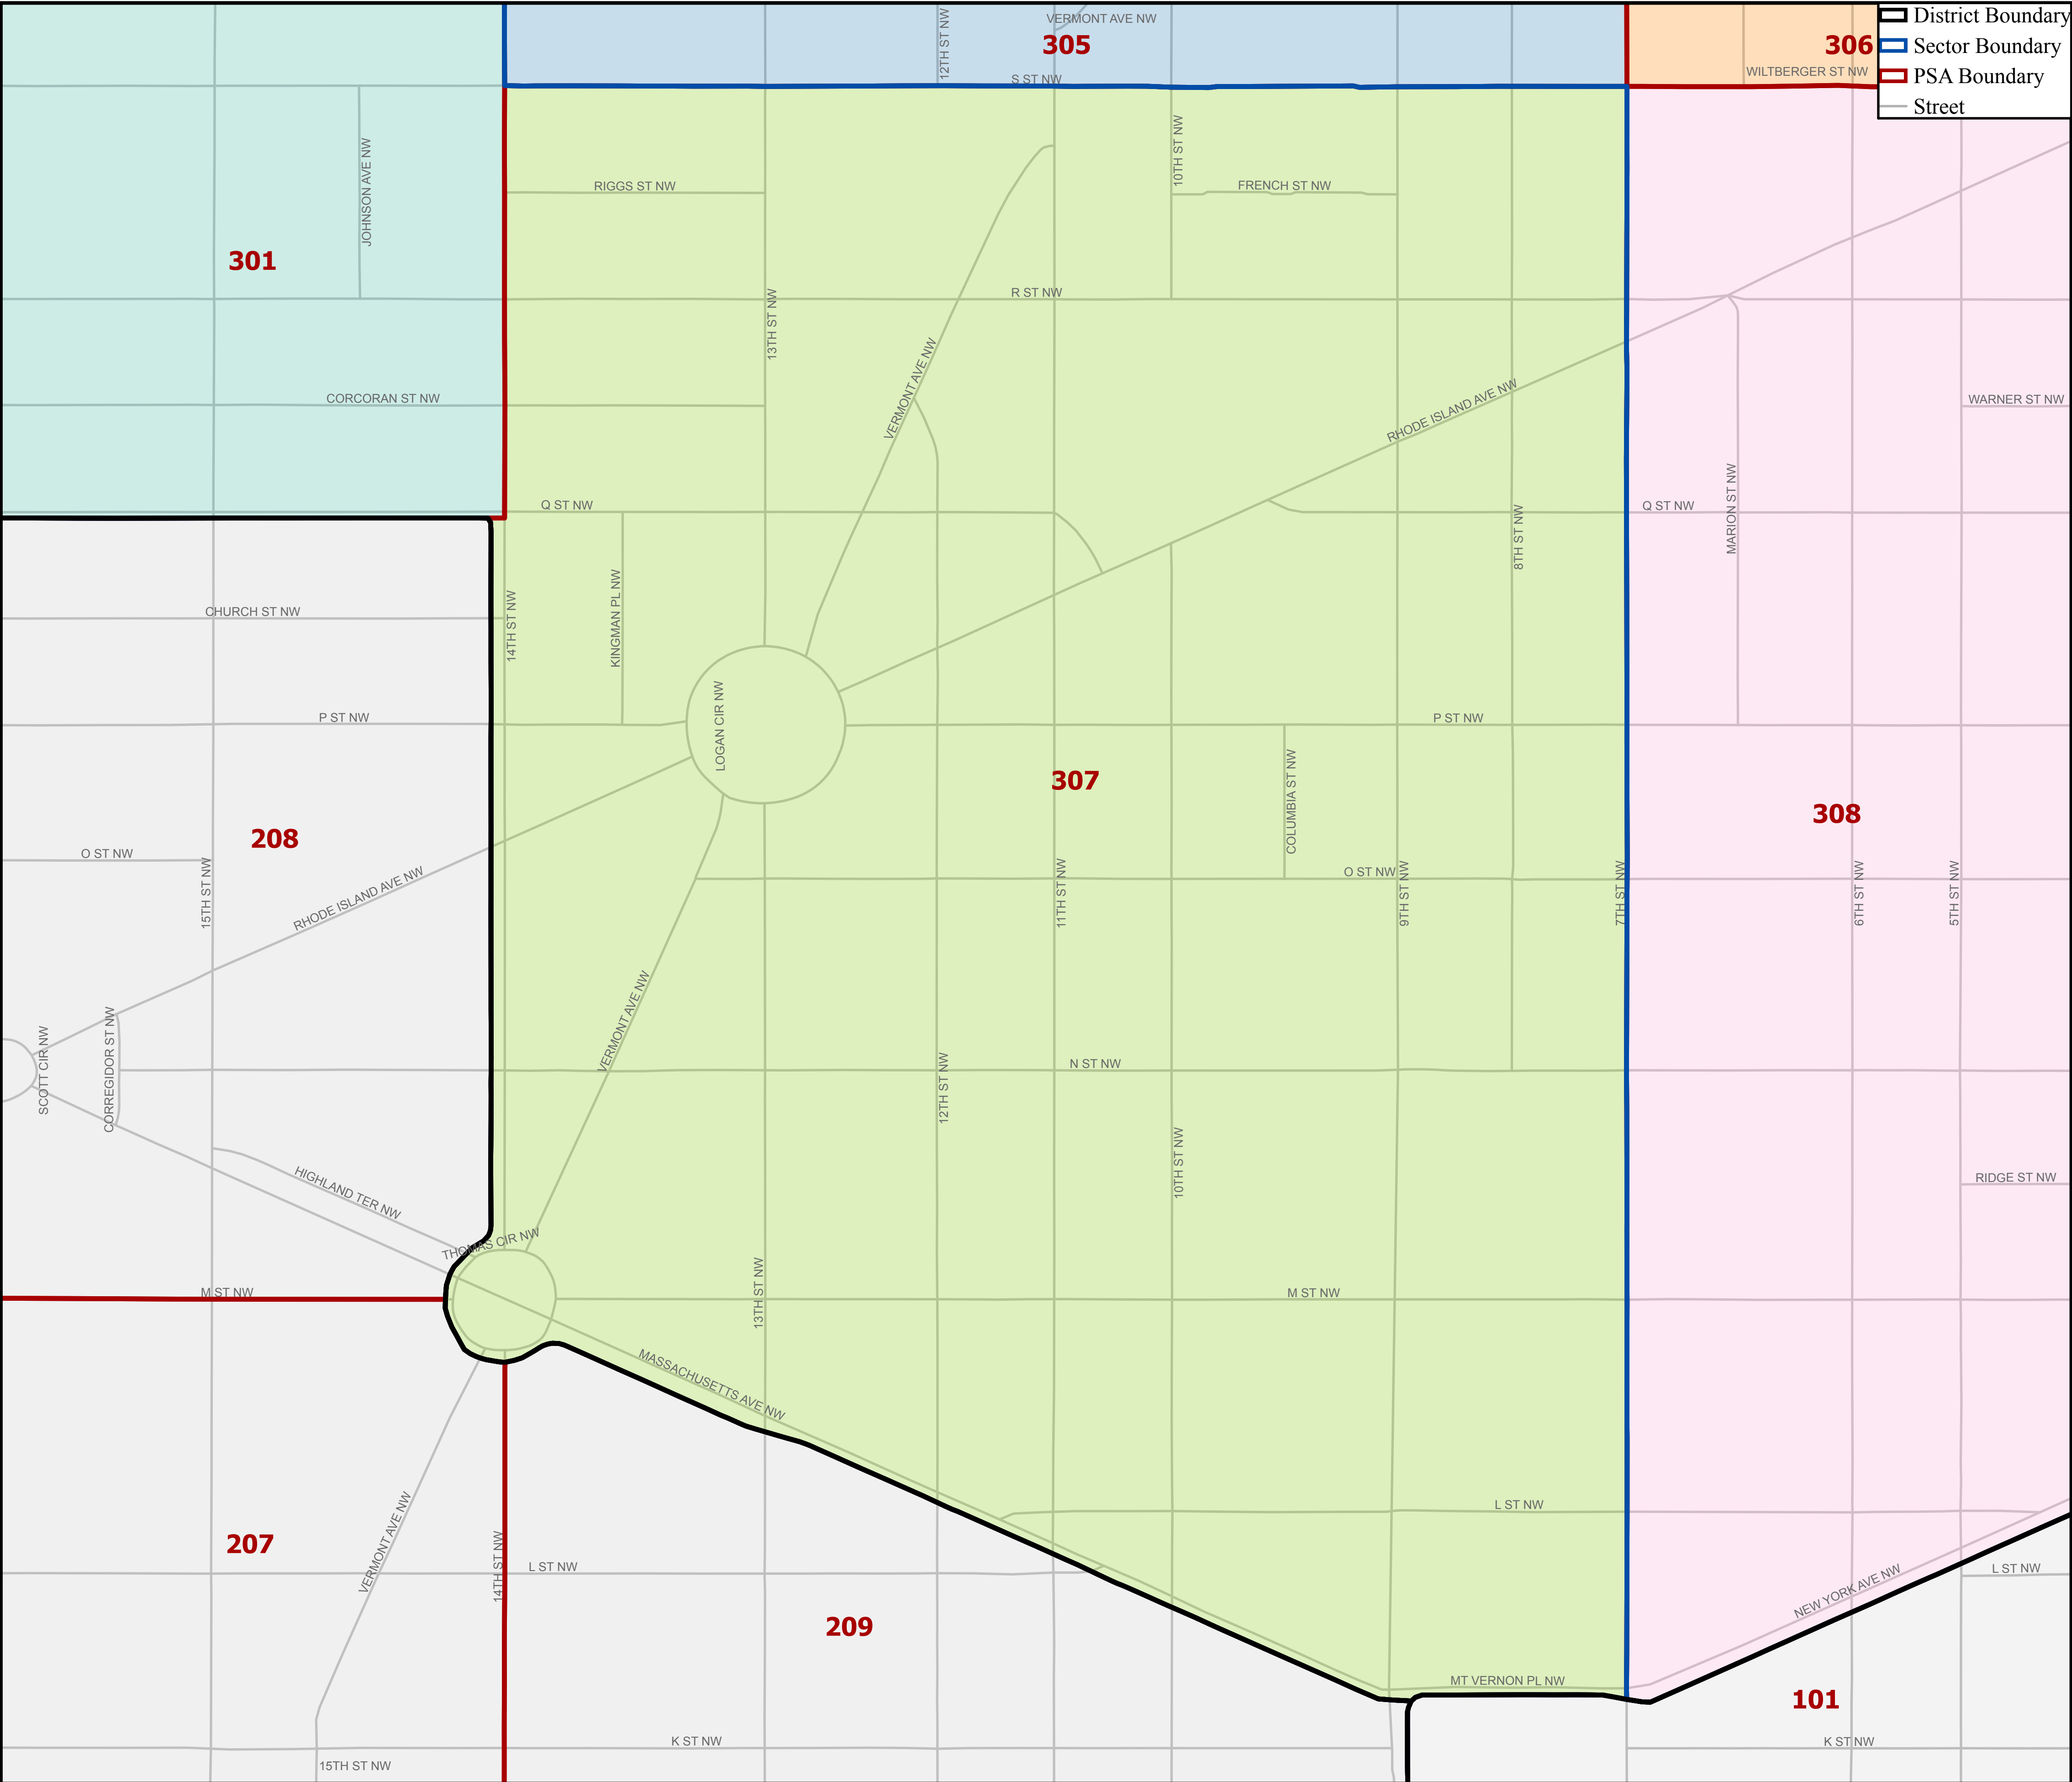

# METROPOLITAN POLICE DEPARTMENT

## POLICE SERVICE AREA 307

- District Boundary
- Sector Boundary
- PSA Boundary
- Street

Boundaries Effective 1/10/2019  
For crime statistics visit <http://crimecards.dc.gov>

**Peter Newsham**  
Chief of Police

THE DISTRICT  
OF COLUMBIA