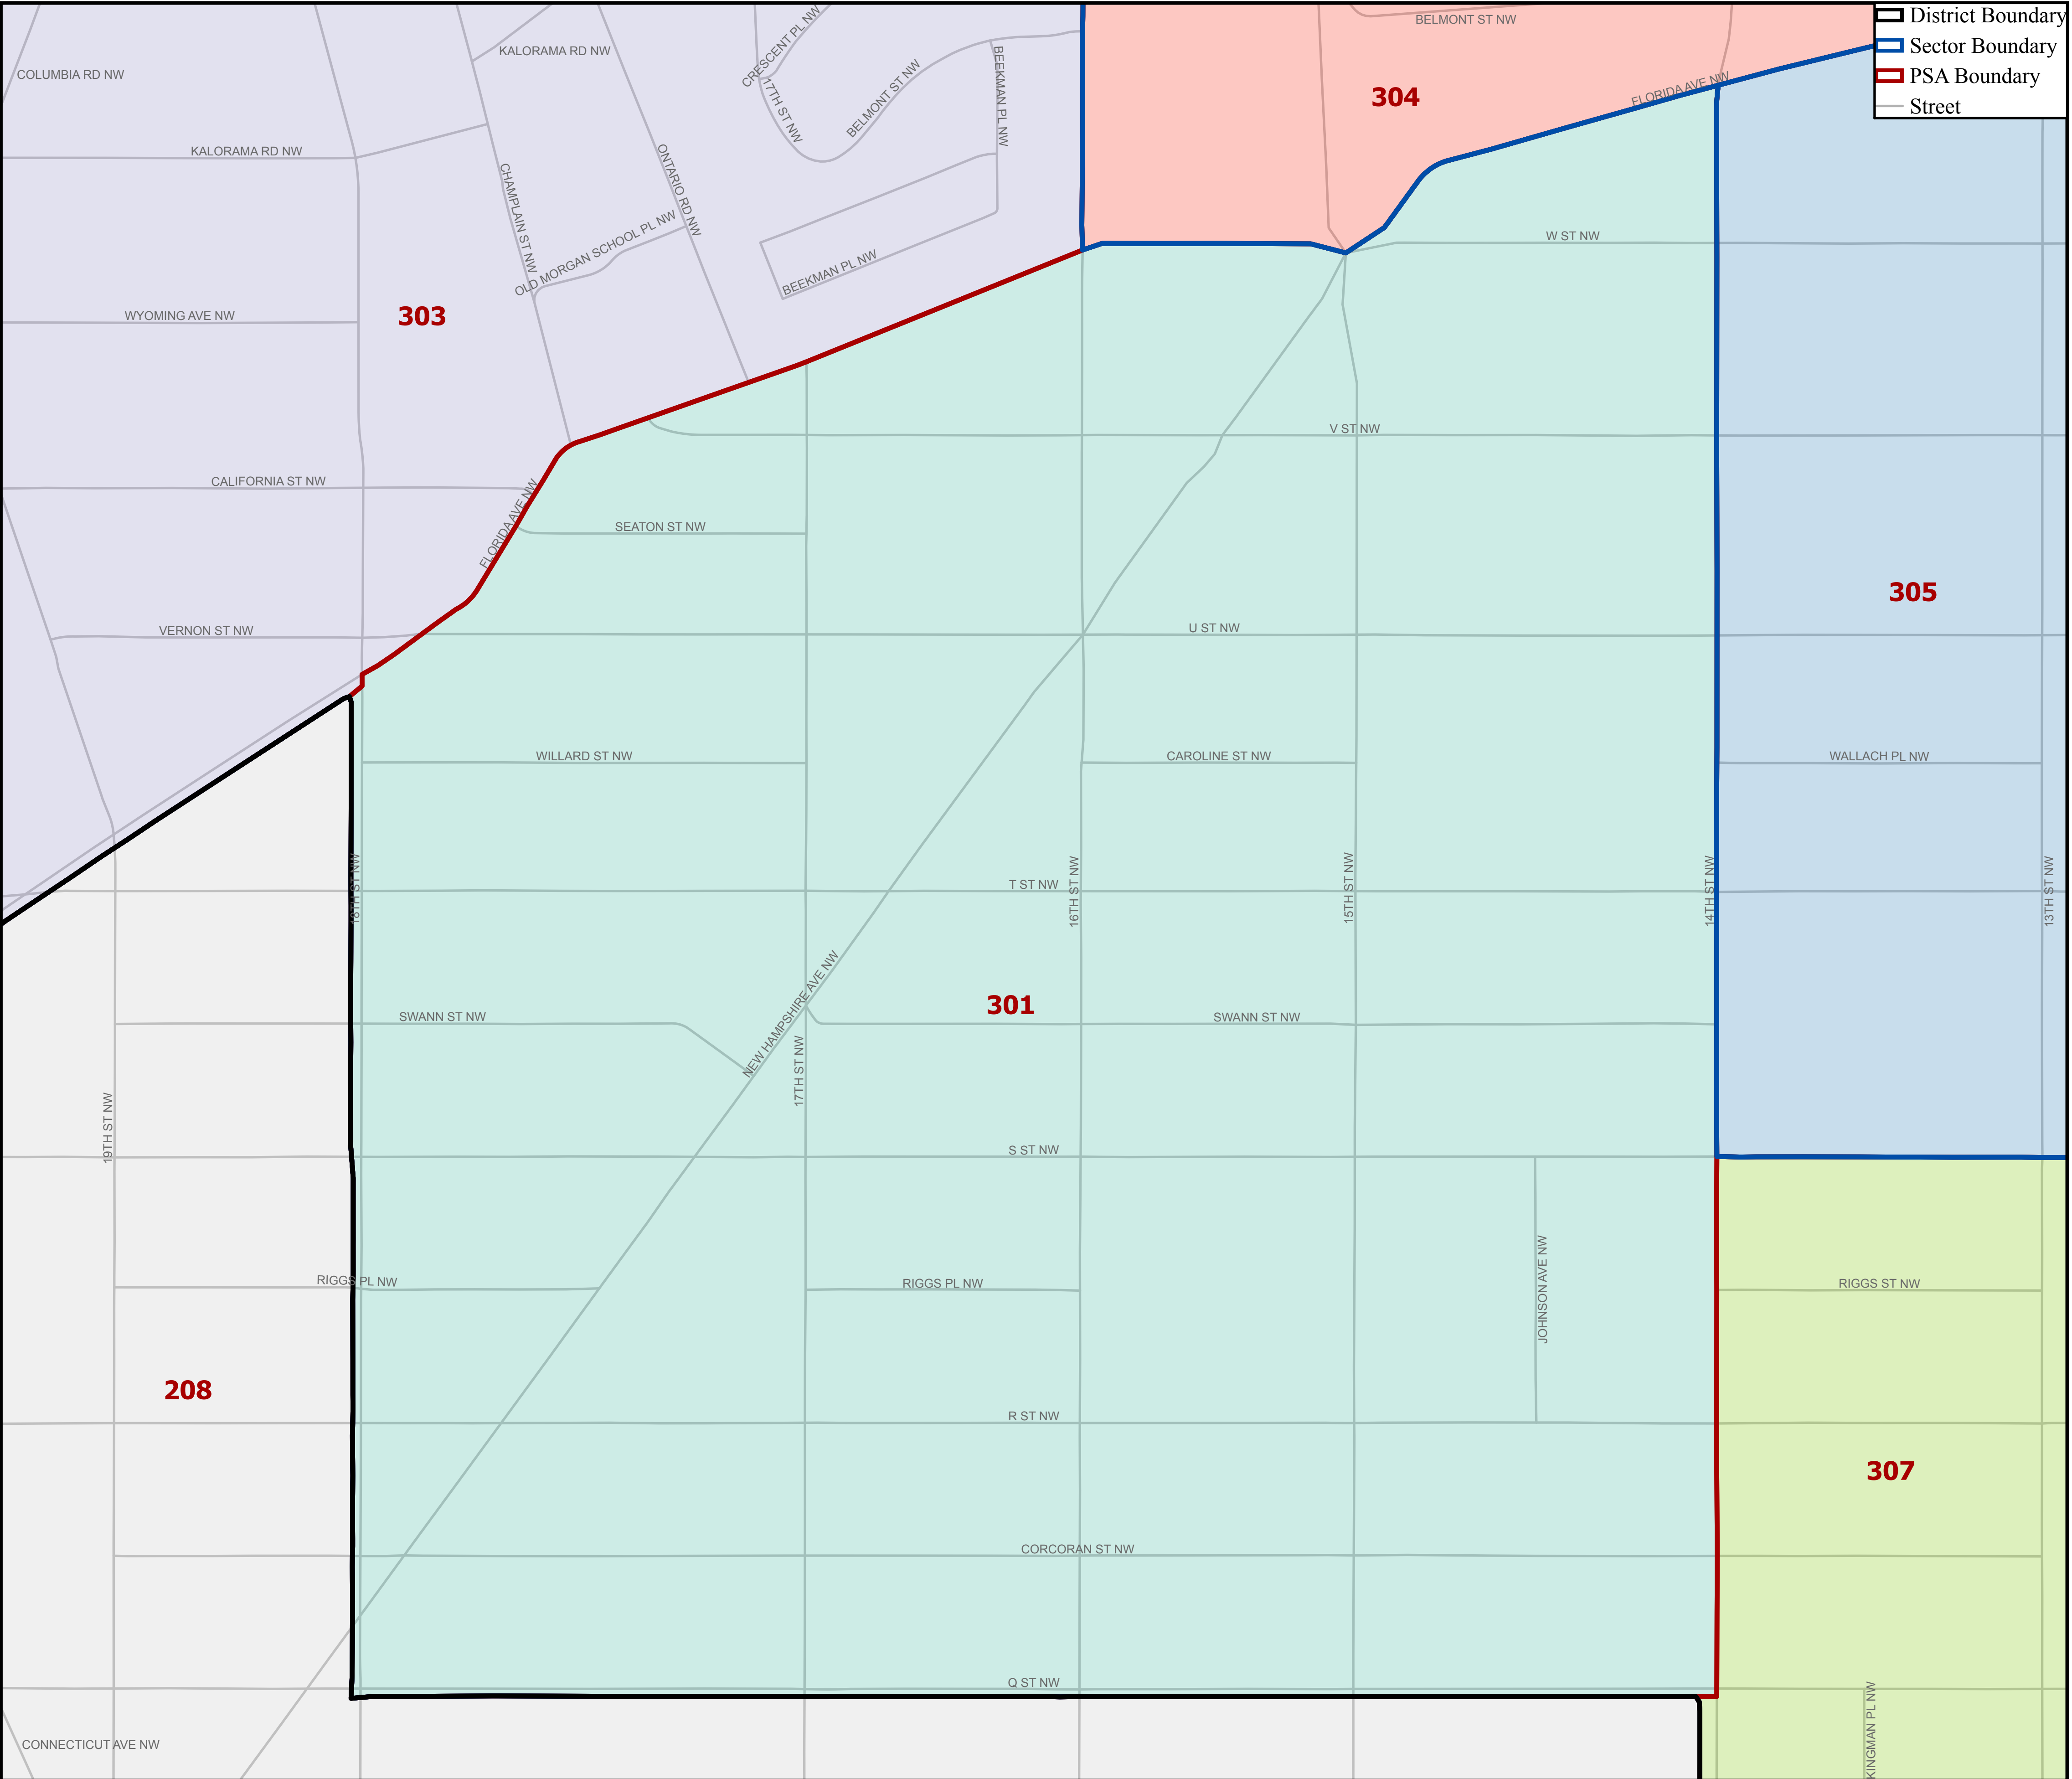

METROPOLITAN POLICE DEPARTMENT

POLICE SERVICE AREA 301

- District Boundary
- Sector Boundary
- PSA Boundary
- Street

Boundaries Effective 1/10/2019
For crime statistics visit <http://crimecards.dc.gov>

Peter Newsham
Chief of Police

THE DISTRICT
OF COLUMBIA

Metropolitan Police Department

300 Indiana Avenue, NW | Washington, DC 20001
www.mpdc.dc.gov