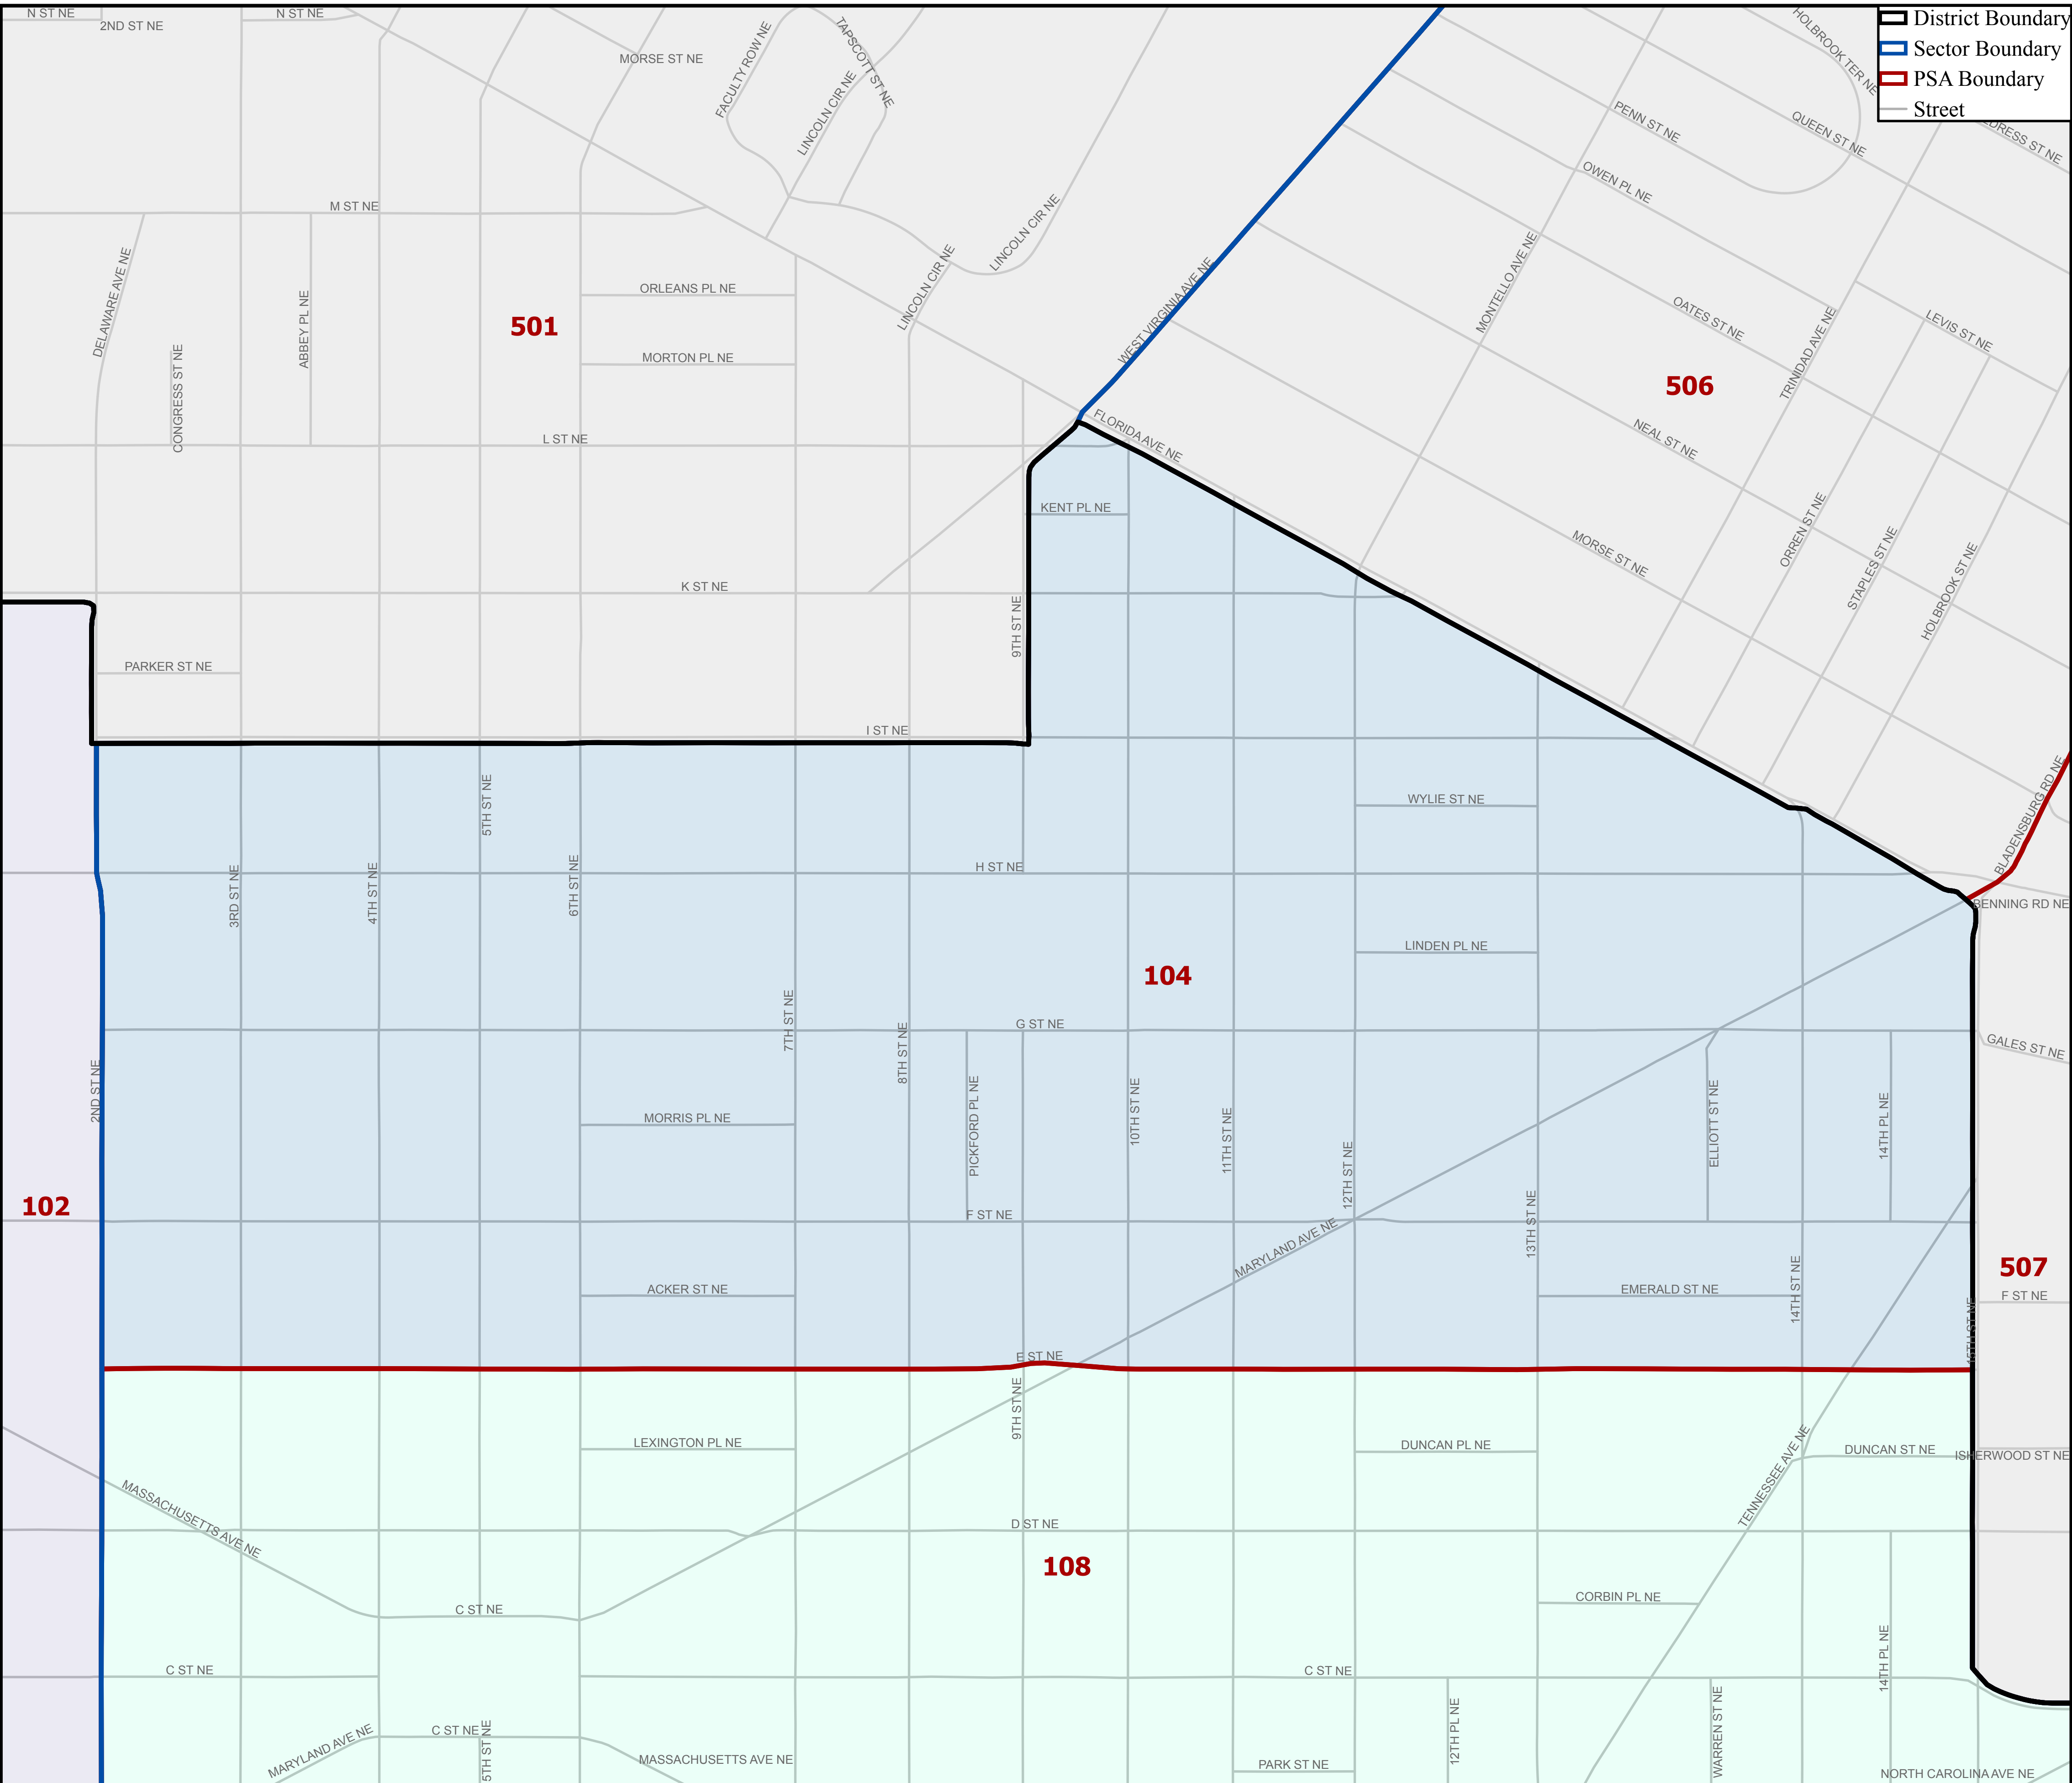

METROPOLITAN POLICE DEPARTMENT

POLICE SERVICE AREA 104

Boundaries Effective 1/10/2019
For crime statistics visit <http://crimecards.dc.gov>

Peter Newsham
Chief of Police

THE DISTRICT OF COLUMBIA

Metropolitan Police Department

300 Indiana Avenue, NW | Washington, DC 20001
www.mpdc.dc.gov