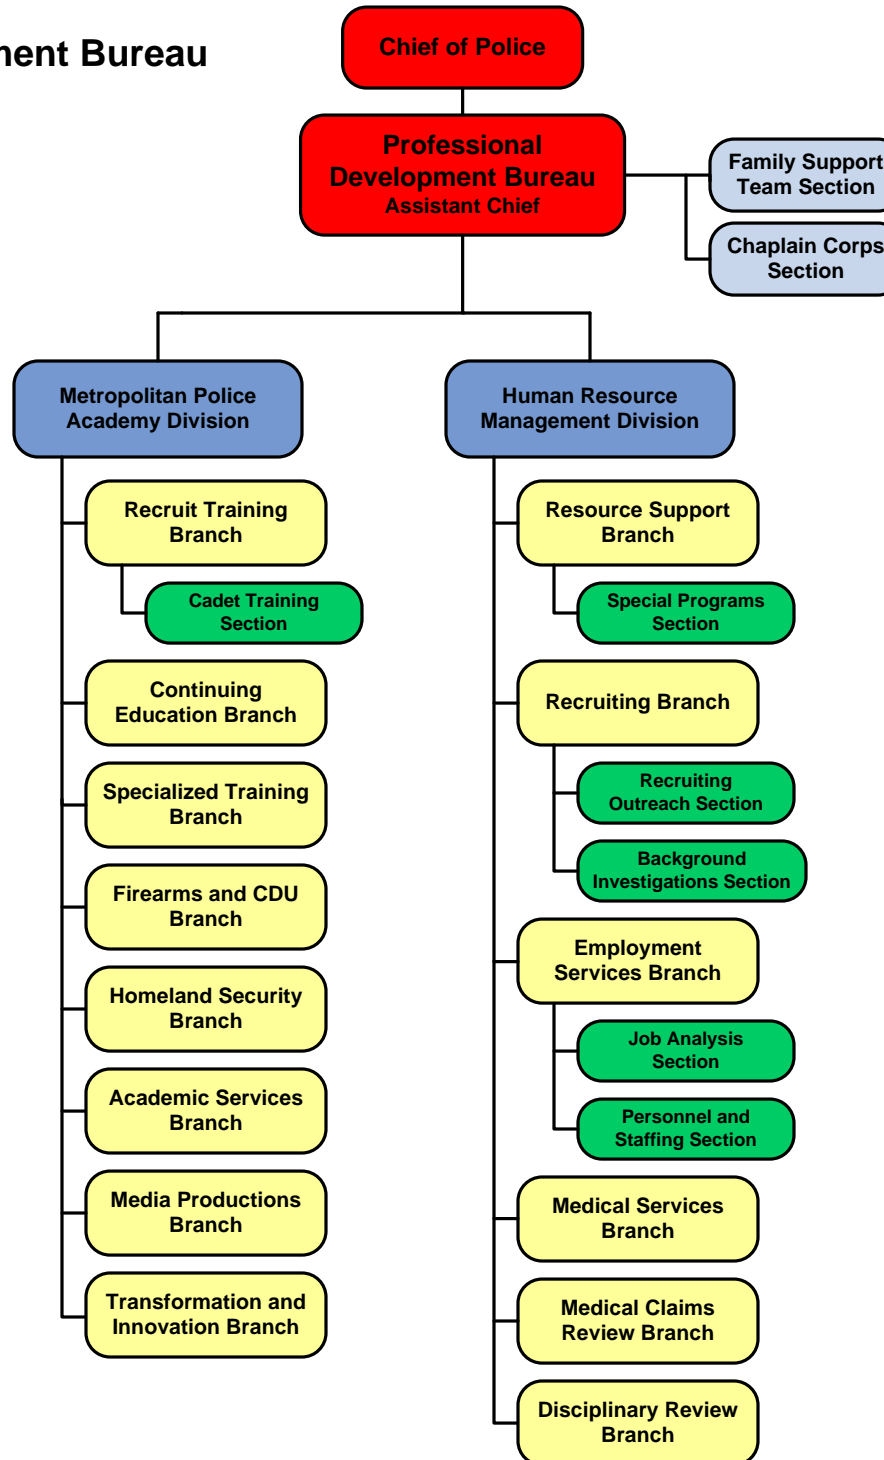

Metropolitan Police Department Organizational Structure

5-9-11

Executive Office of the Chief of Police

5-9-11

Patrol Services and School Security Bureau
5-9-11

Chief of Police

Patrol Services and School Security Bureau
Assistant Chief

Administrative Office

Central Cellblock Division

Professional Development Bureau

5-9-11

Homeland Security Bureau

5-9-11

Investigative Services Bureau

5-9-11

Internal Affairs Bureau

5-9-11

Corporate Support Bureau

5-9-11

Strategic Services Bureau

5-9-11