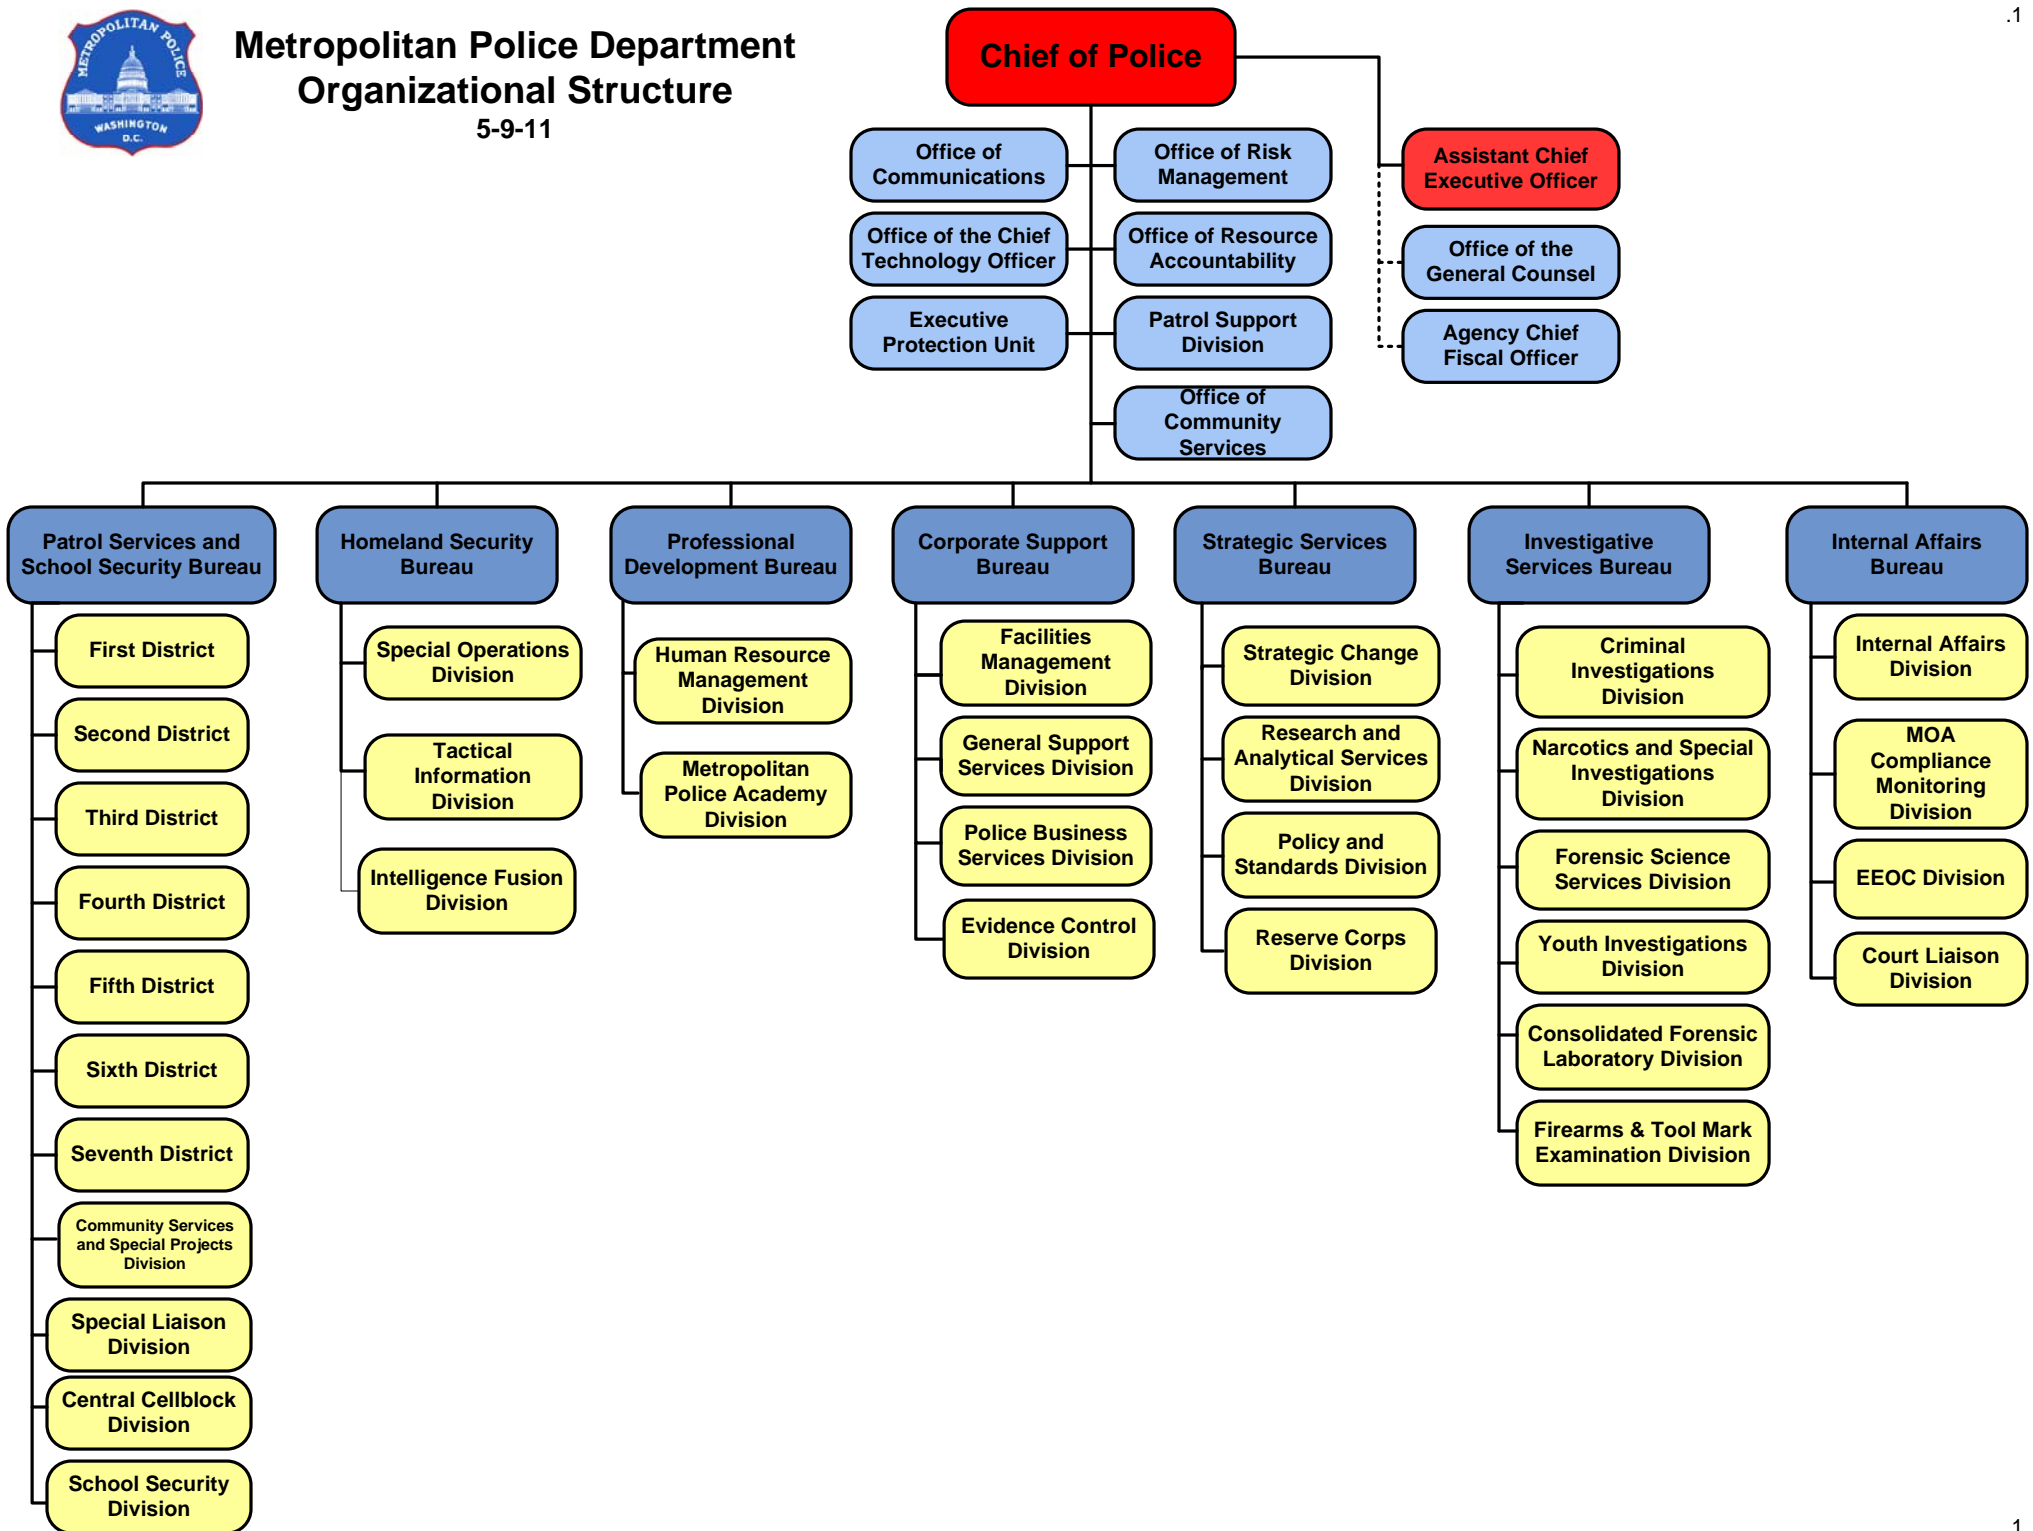

Metropolitan Police Department Organizational Structure

5-9-11

Executive Office of the Chief of Police

5-9-11

Patrol Services and School Security Bureau
5-9-11

Chief of Police

Patrol Services and School Security Bureau
Assistant Chief

Administrative Office

Central Cellblock Division

Professional Development Bureau

5-9-11

Homeland Security Bureau

5-9-11

Investigative Services Bureau

5-9-11

Internal Affairs Bureau

5-9-11

Corporate Support Bureau

5-9-11

Strategic Services Bureau

5-9-11