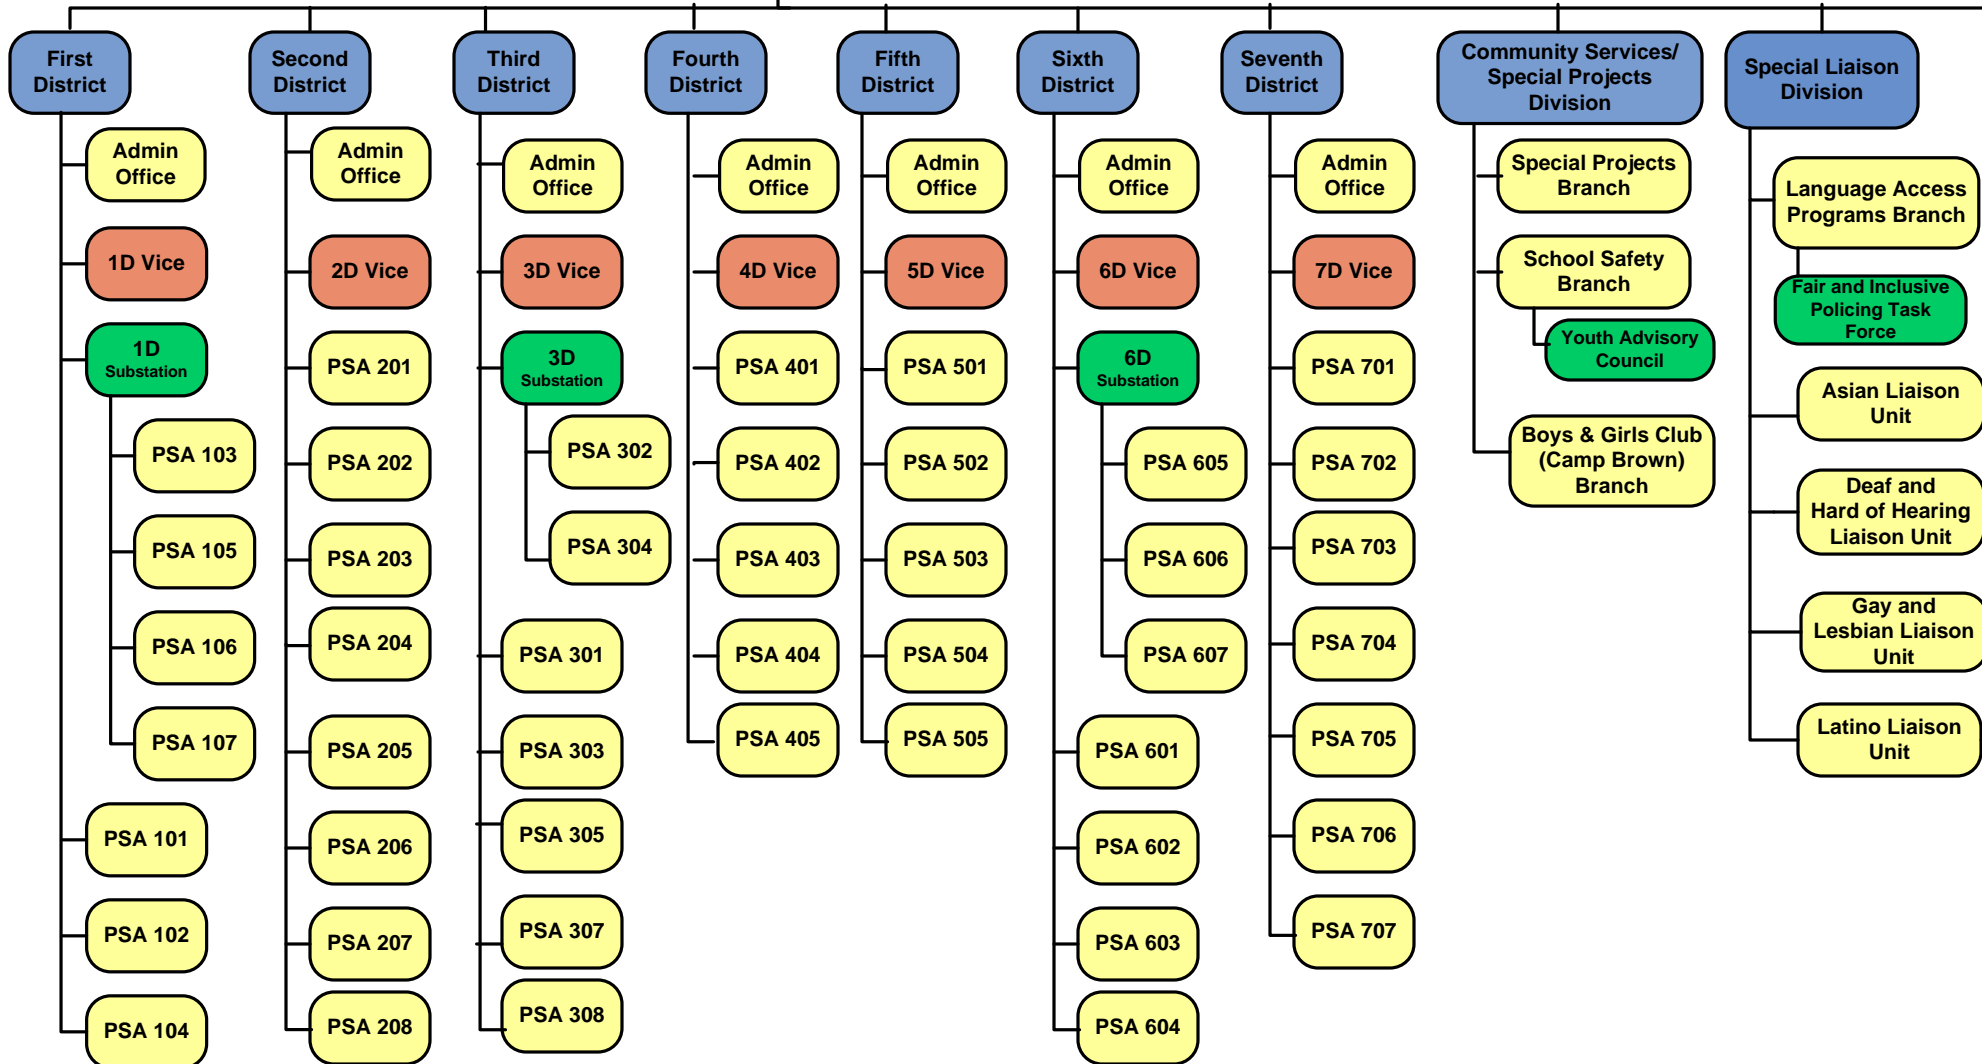

Metropolitan Police Department Organizational Structure

5-9-11

Executive Office of the Chief of Police

5-9-11

Patrol Services and School Security Bureau
5-9-11

Chief of Police

Patrol Services and School Security Bureau
Assistant Chief

Administrative Office

Central Cellblock Division

Professional Development Bureau

5-9-11

Homeland Security Bureau

5-9-11

Investigative Services Bureau

5-9-11

Internal Affairs Bureau

5-9-11

Corporate Support Bureau

5-9-11

Strategic Services Bureau

5-9-11