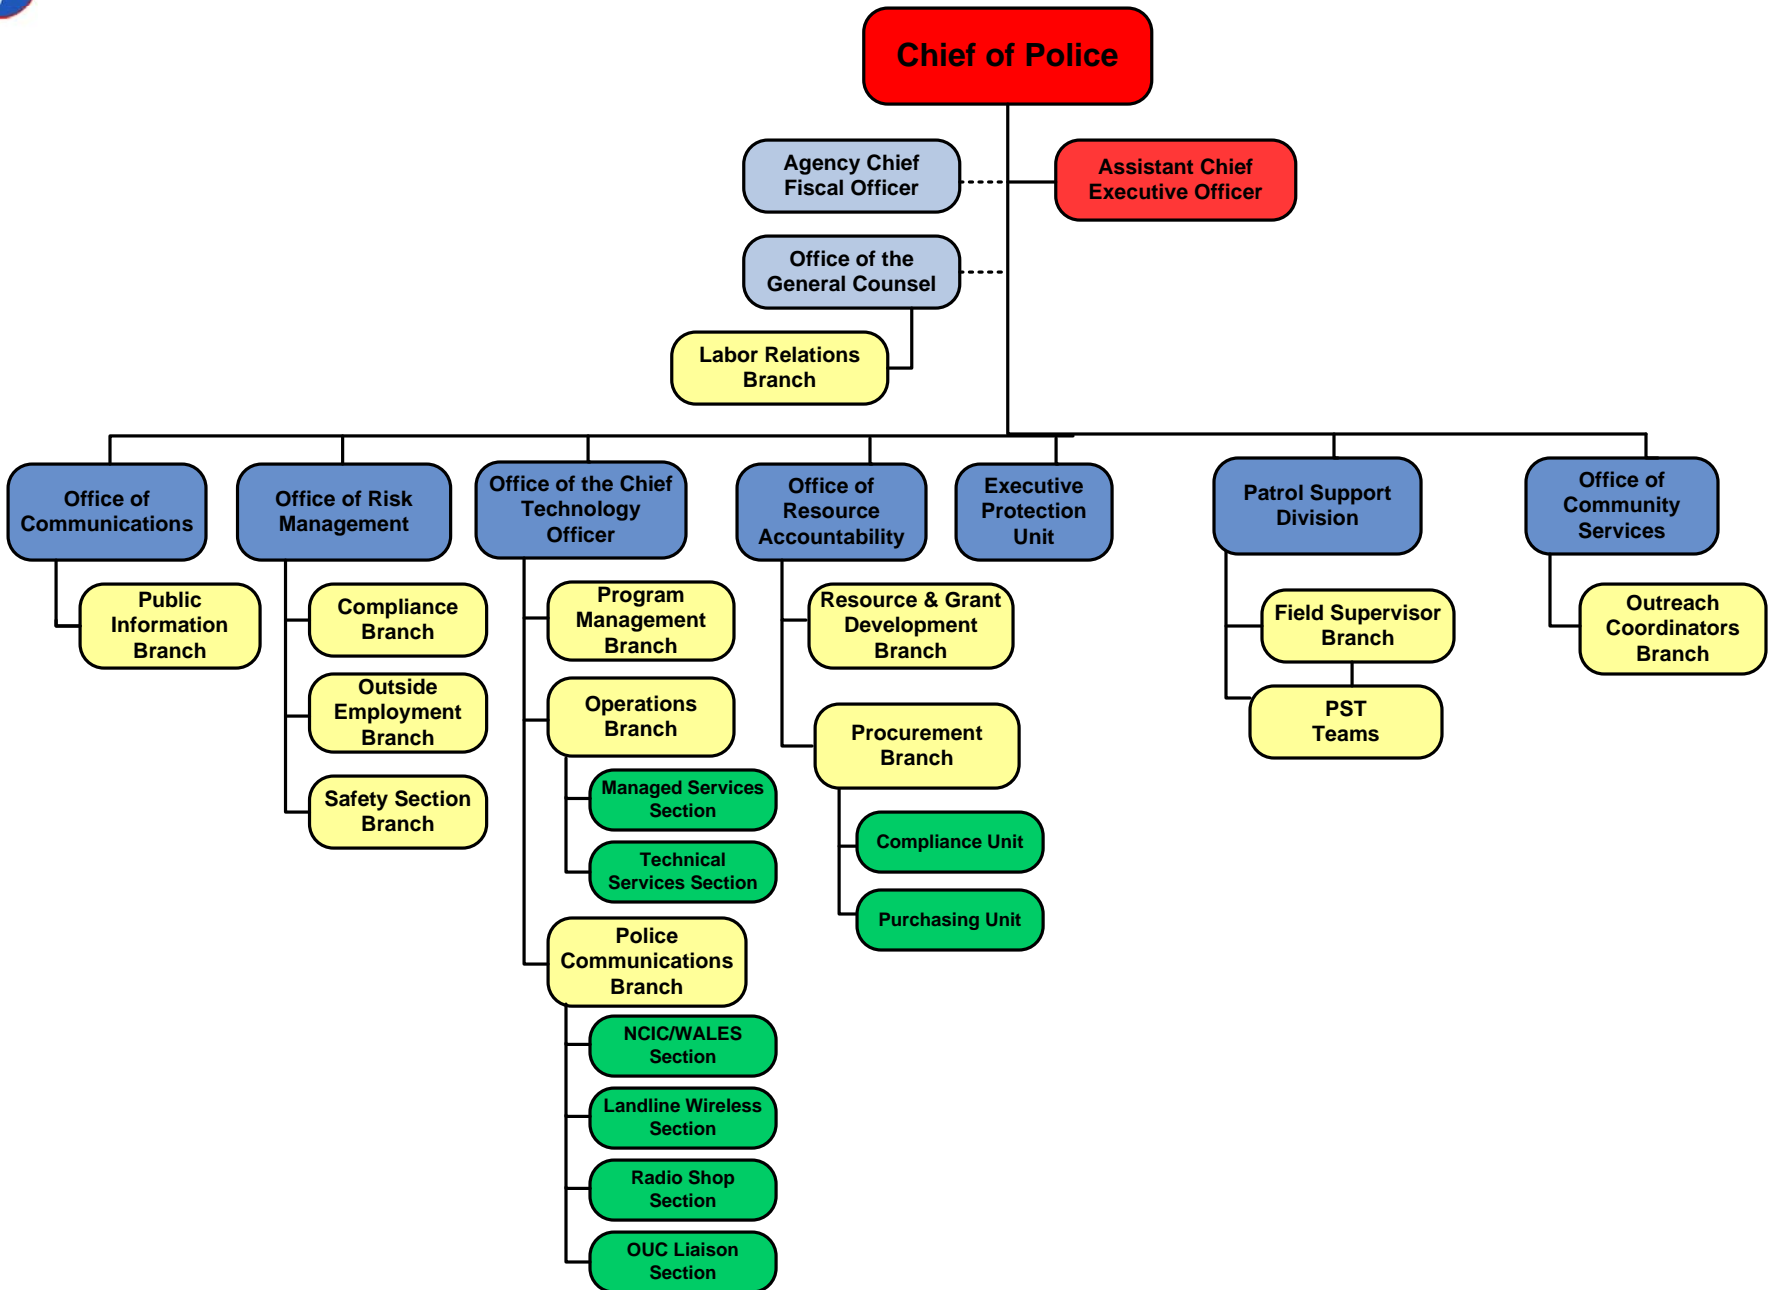

Metropolitan Police Department Organizational Structure

5-9-11

Executive Office of the Chief of Police

5-9-11

Patrol Services and School Security Bureau
5-9-11

Chief of Police

Patrol Services and School Security Bureau
Assistant Chief

Administrative Office

Central Cellblock Division

Professional Development Bureau

5-9-11

Homeland Security Bureau

5-9-11

Investigative Services Bureau

5-9-11