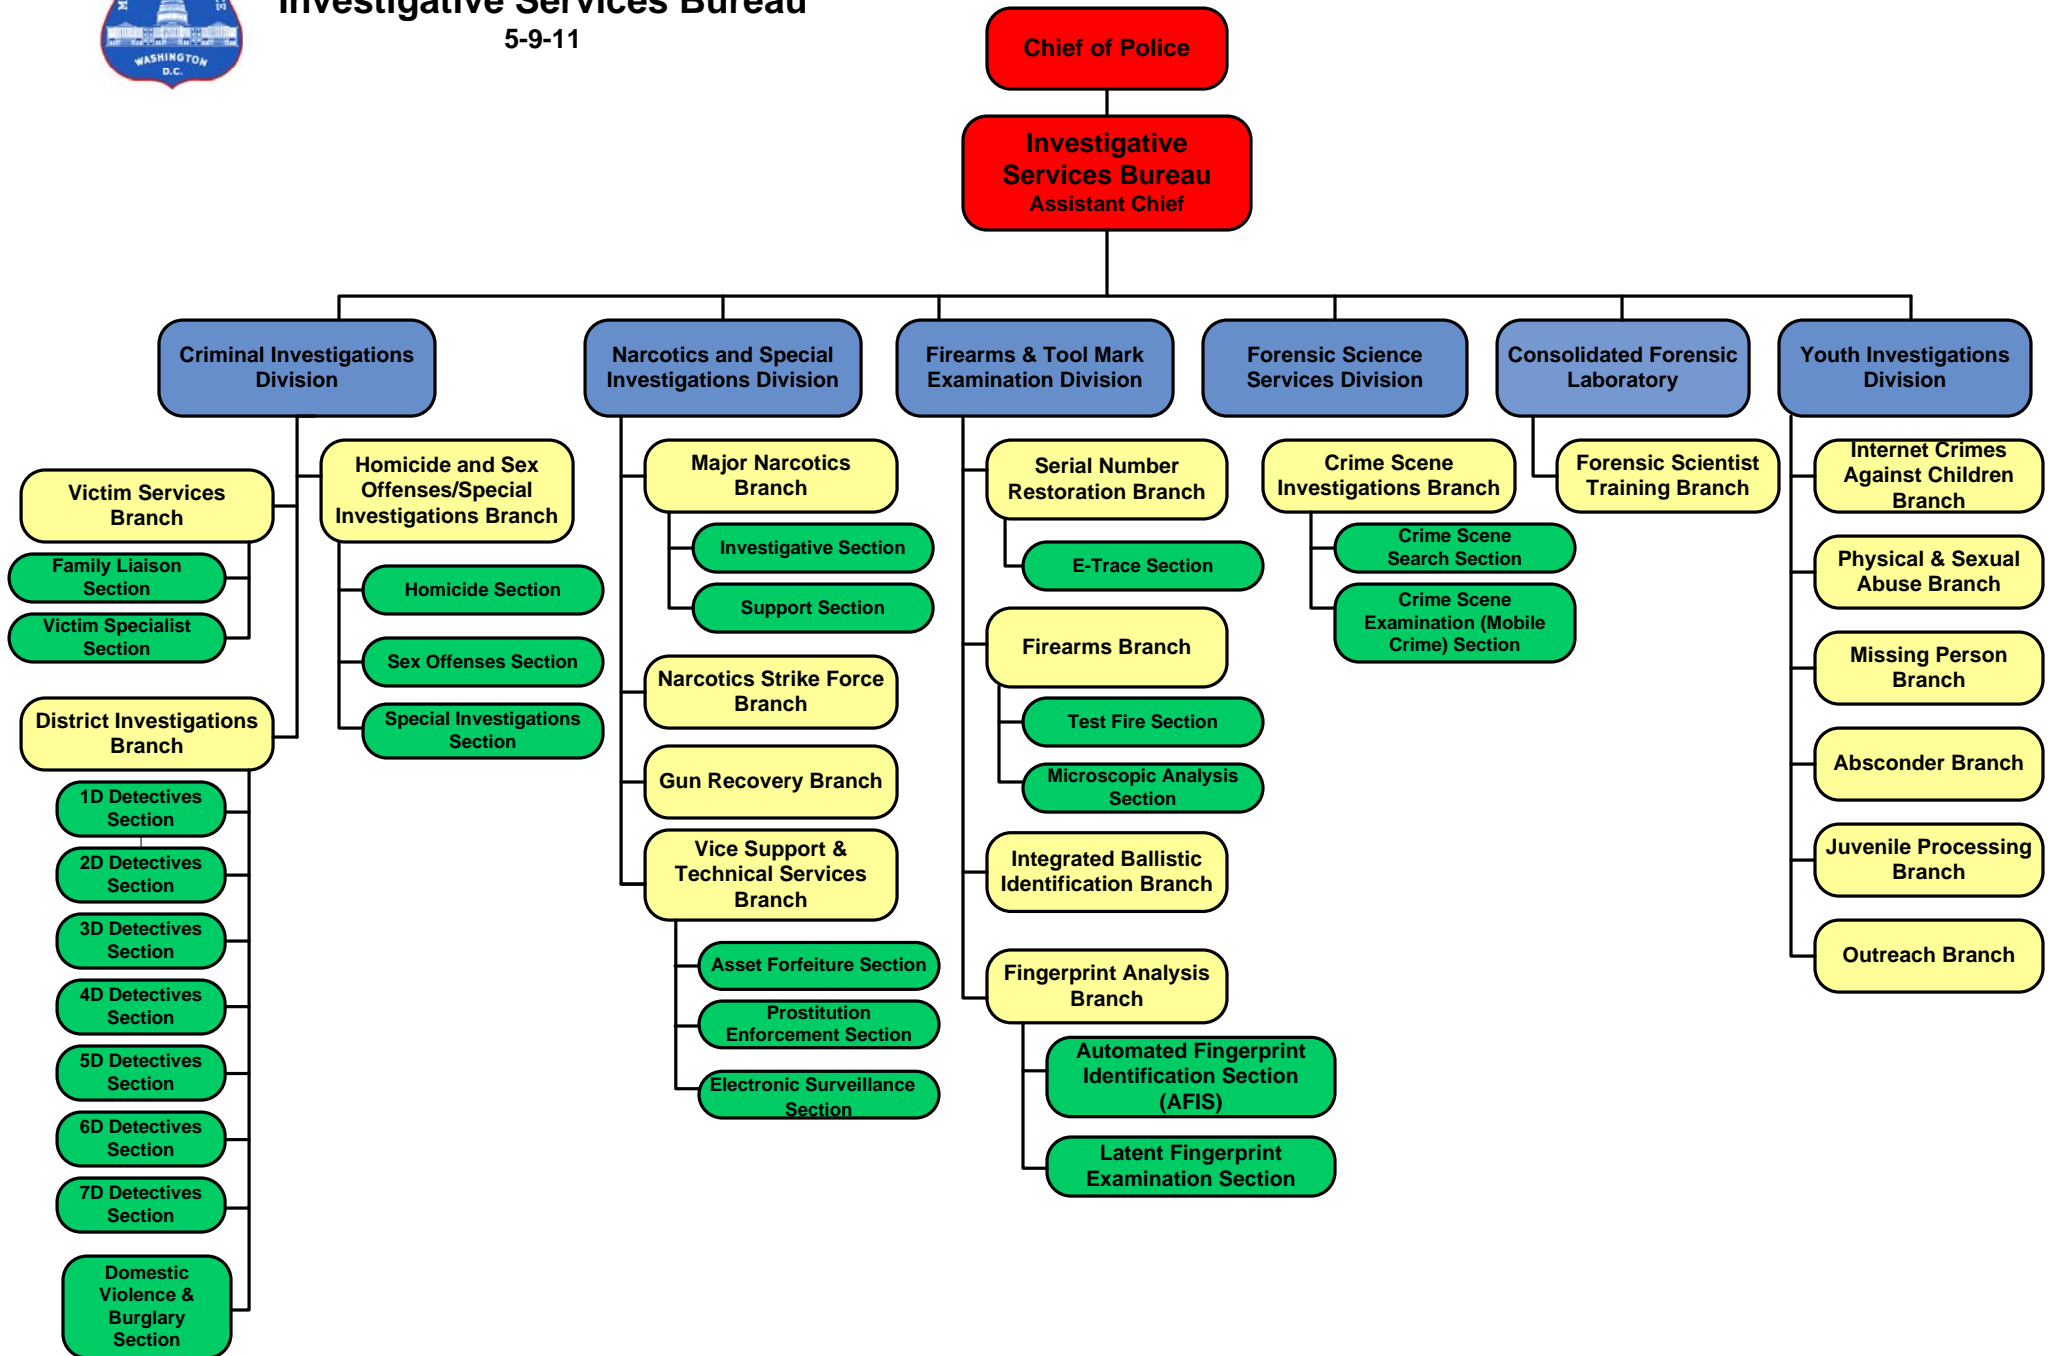

Metropolitan Police Department Organizational Structure

5-9-11

Executive Office of the Chief of Police

5-9-11

Patrol Services and School Security Bureau
5-9-11

Chief of Police

Patrol Services and School Security Bureau
Assistant Chief

Administrative Office

Central Cellblock Division

Professional Development Bureau

5-9-11

Homeland Security Bureau

5-9-11

Investigative Services Bureau

5-9-11

Internal Affairs Bureau

5-9-11

Corporate Support Bureau

5-9-11

Strategic Services Bureau

5-9-11