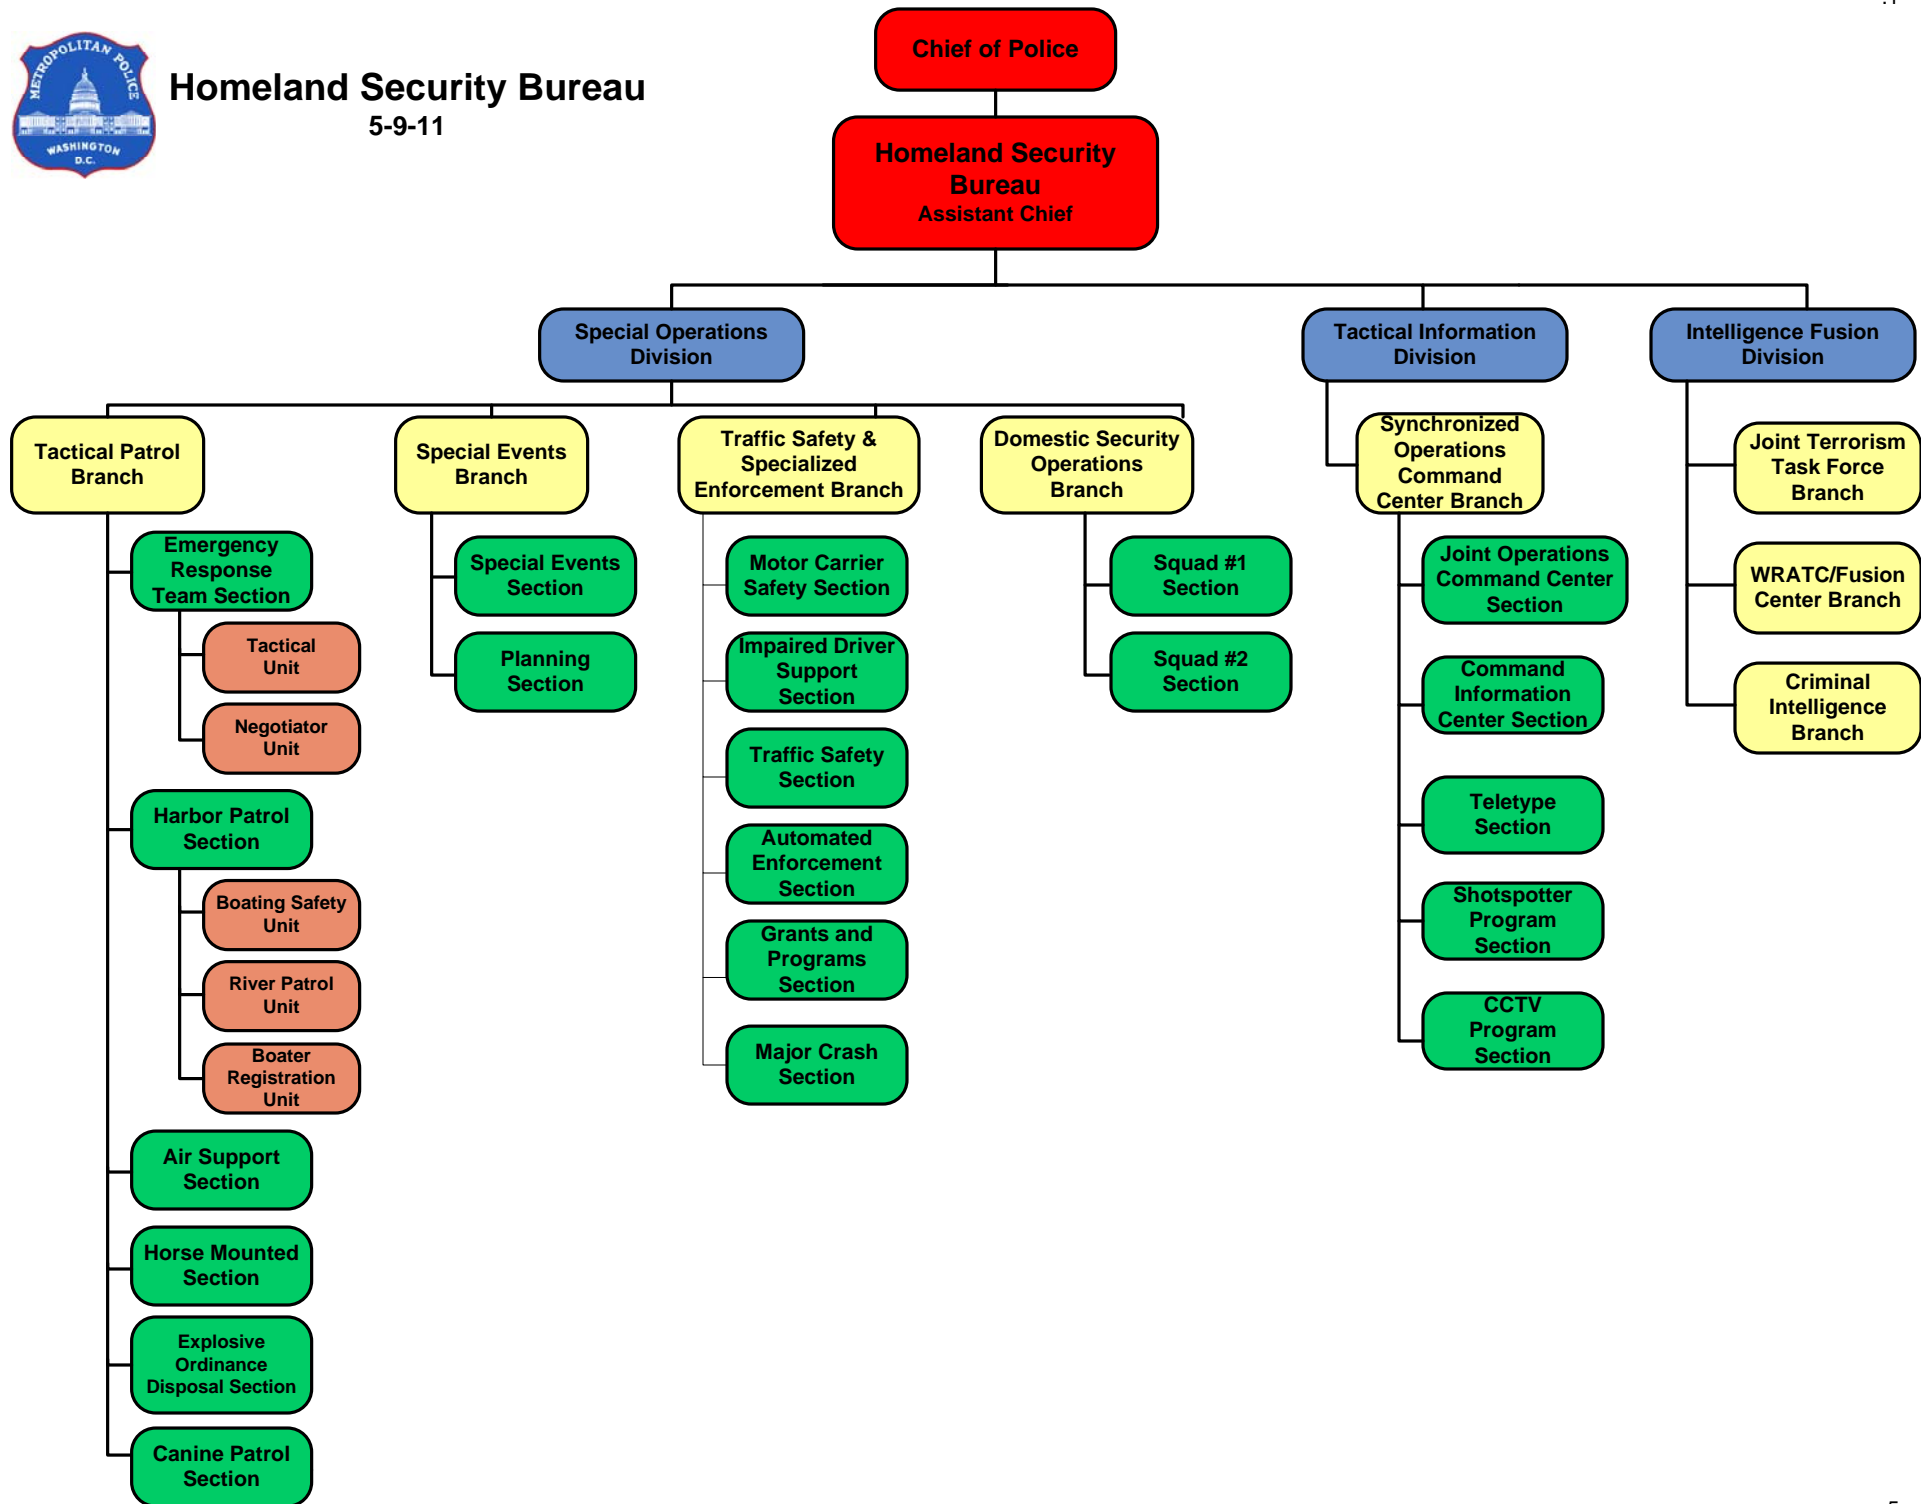

Metropolitan Police Department Organizational Structure

5-9-11

Executive Office of the Chief of Police

5-9-11

Patrol Services and School Security Bureau
5-9-11

Chief of Police

Patrol Services and School Security Bureau
Assistant Chief

Administrative Office

Central Cellblock Division

Professional Development Bureau

5-9-11

Homeland Security Bureau

5-9-11

Investigative Services Bureau

5-9-11

Internal Affairs Bureau

5-9-11

Corporate Support Bureau

5-9-11

Strategic Services Bureau

5-9-11