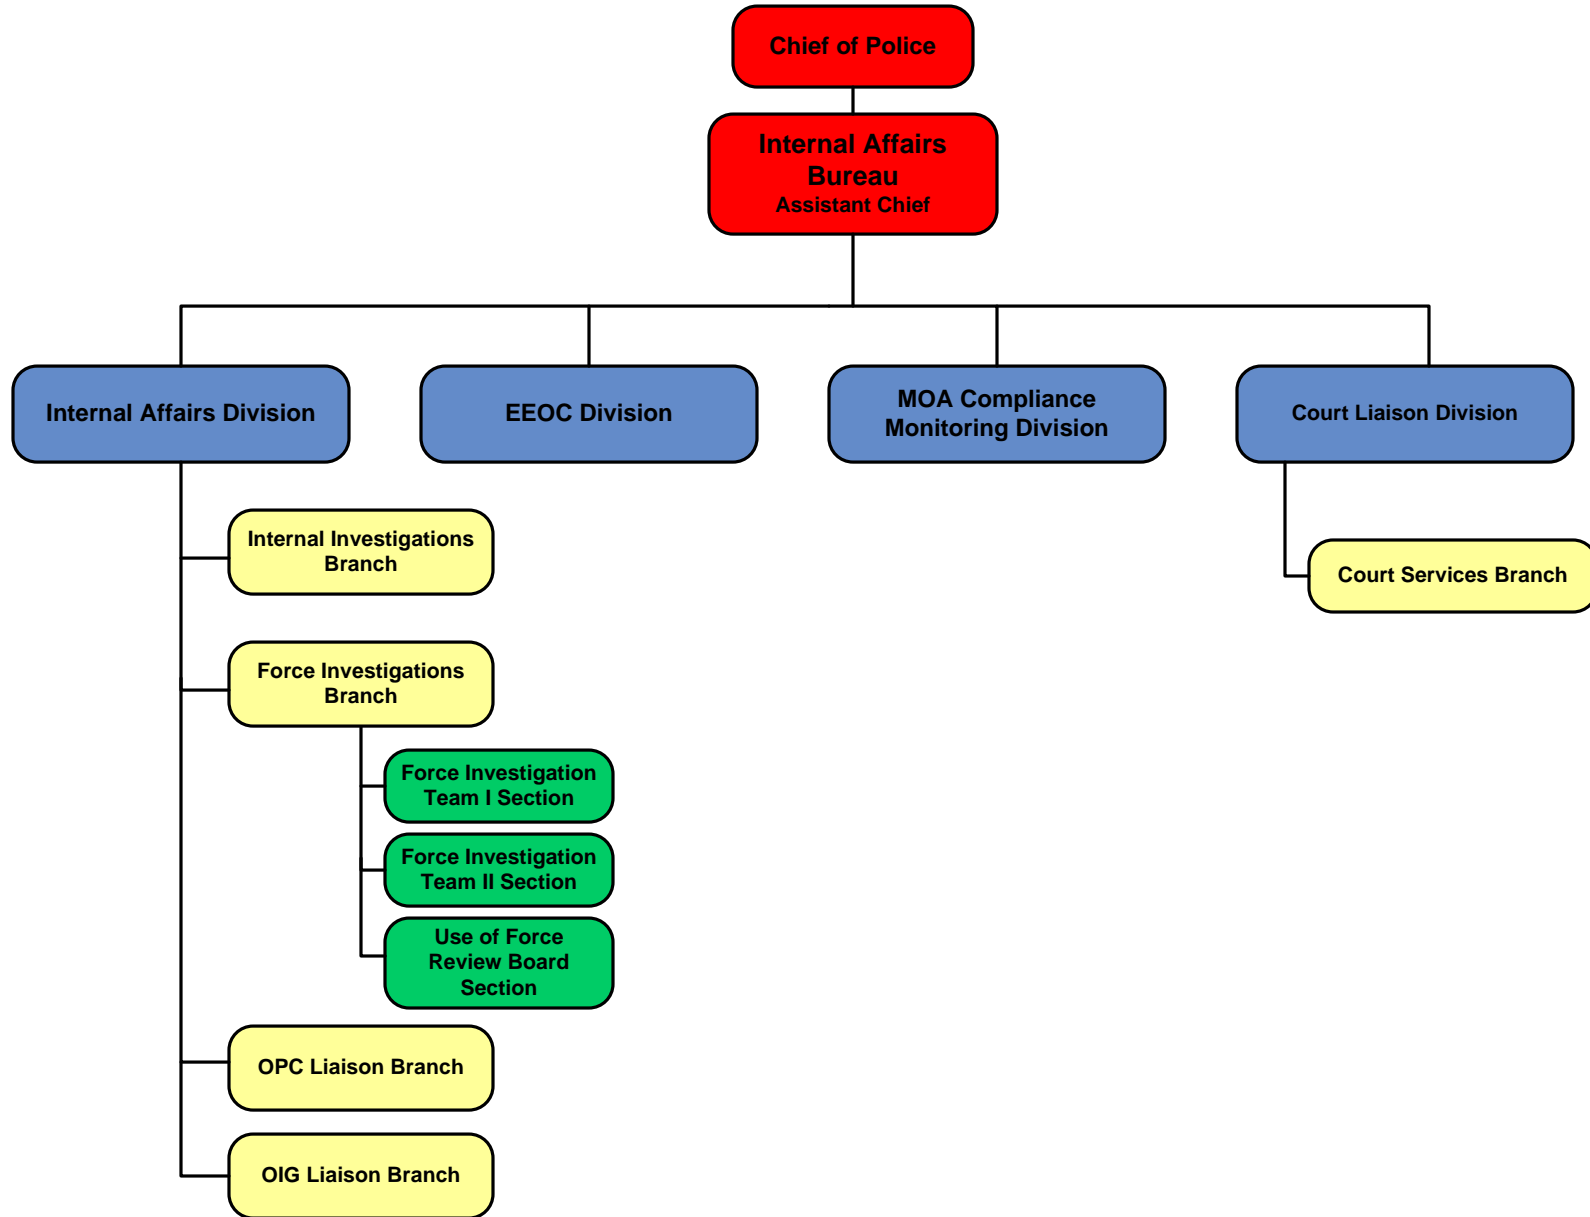

Metropolitan Police Department Organizational Structure

5-9-11

Executive Office of the Chief of Police

5-9-11

Patrol Services and School Security Bureau
5-9-11

Chief of Police

Patrol Services and School Security Bureau
Assistant Chief

Administrative Office

Central Cellblock Division

Professional Development Bureau

5-9-11

Homeland Security Bureau

5-9-11

Investigative Services Bureau

5-9-11

Internal Affairs Bureau

5-9-11

Corporate Support Bureau

5-9-11

Strategic Services Bureau

5-9-11