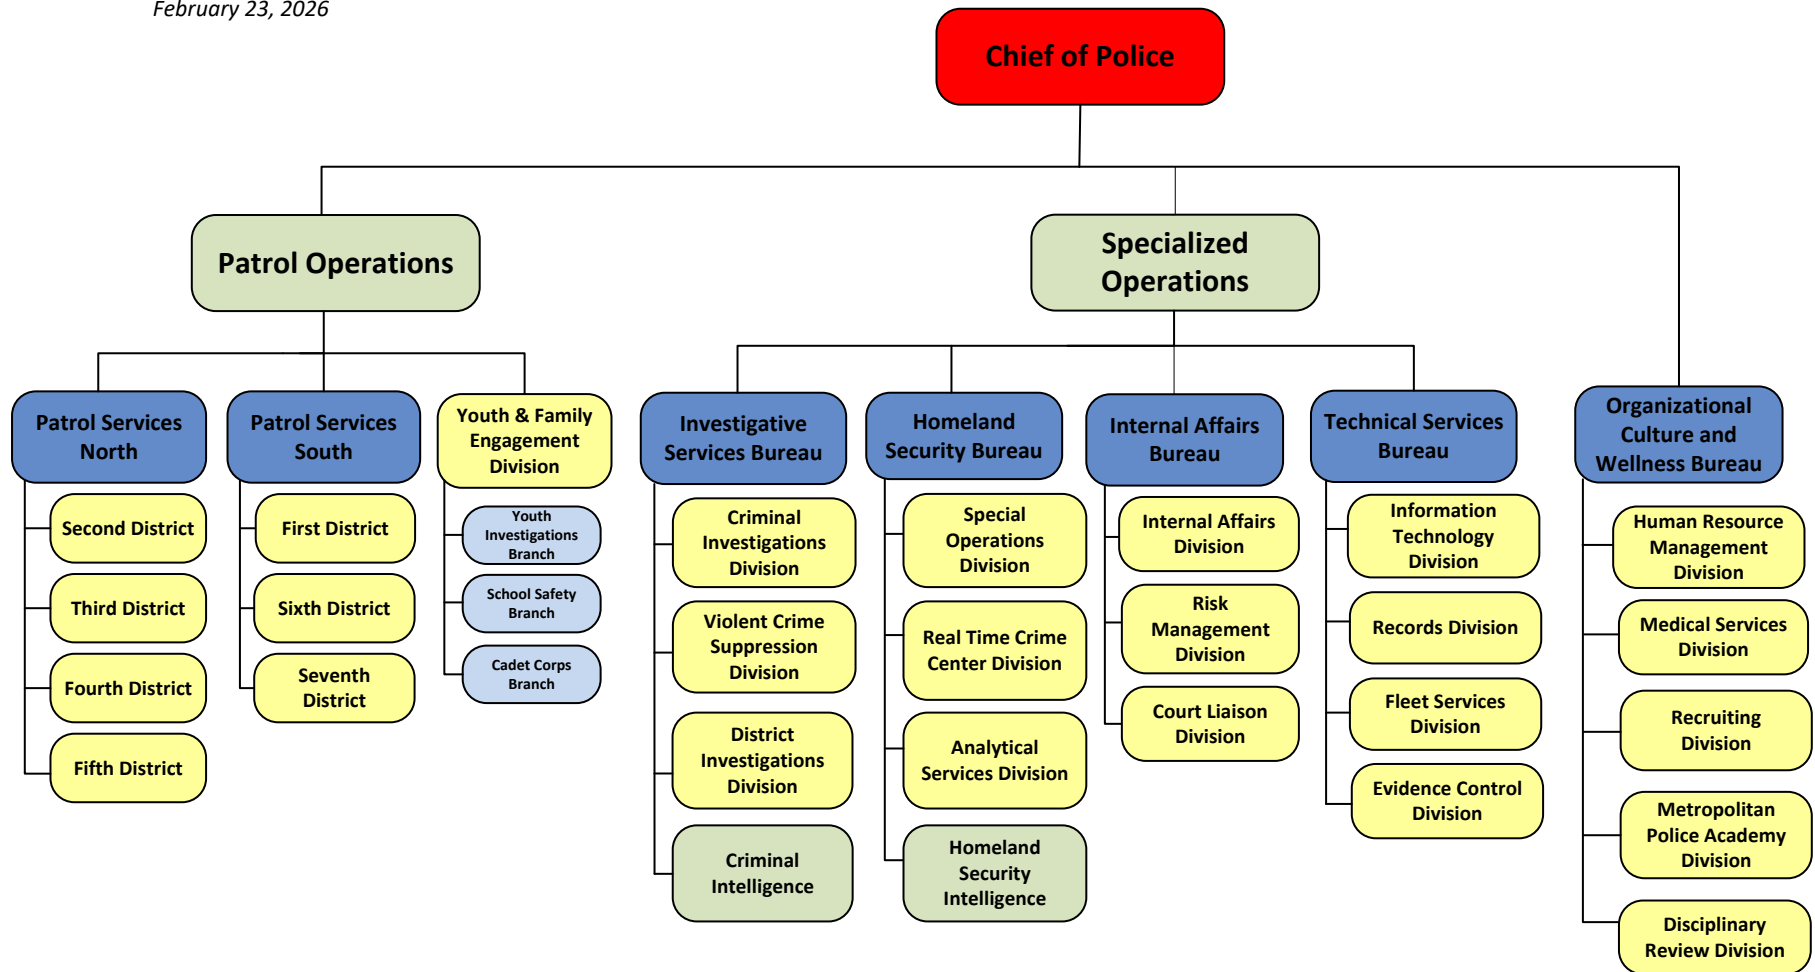

**Metropolitan Police Department**  
Washington, DC

**Organizational Chart**

February 23, 2026

# Executive Office of the Chief of Police Organizational Chart

February 23, 2026

# Patrol Services North Organizational Chart

February 23, 2026

\*Reimbursable Detail Officer Program