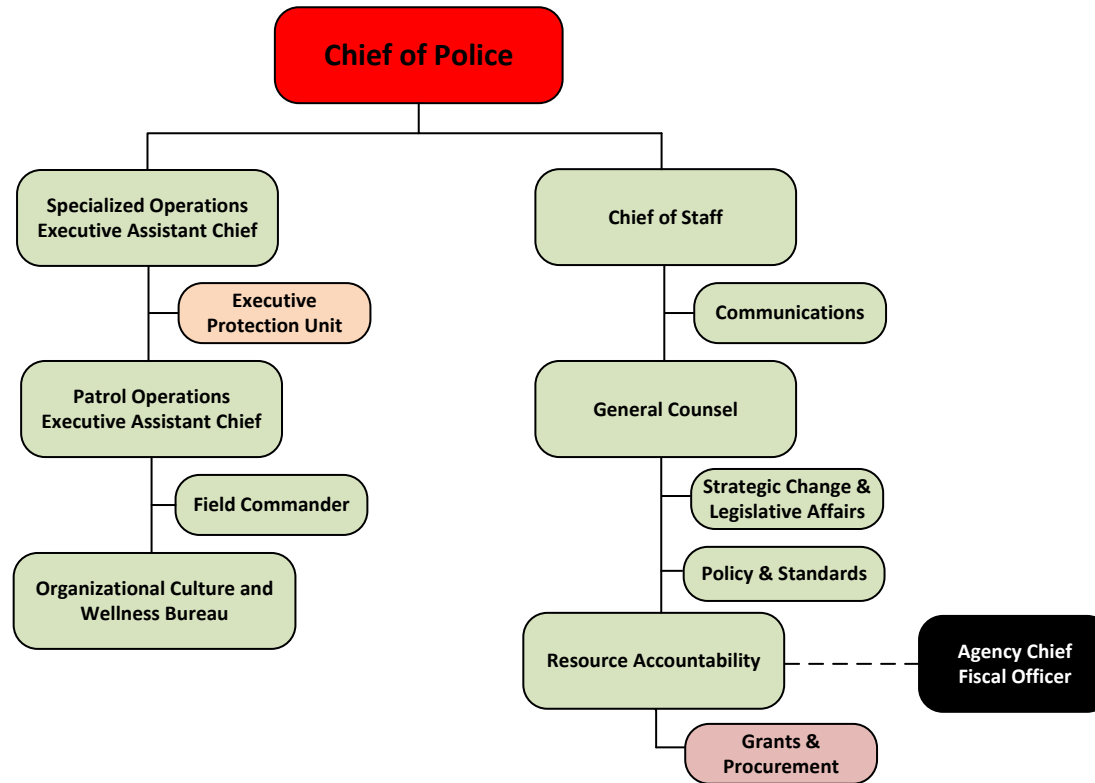

**Metropolitan Police Department**  
Washington, DC

**Organizational Chart**

February 23, 2026

# Executive Office of the Chief of Police Organizational Chart

February 23, 2026