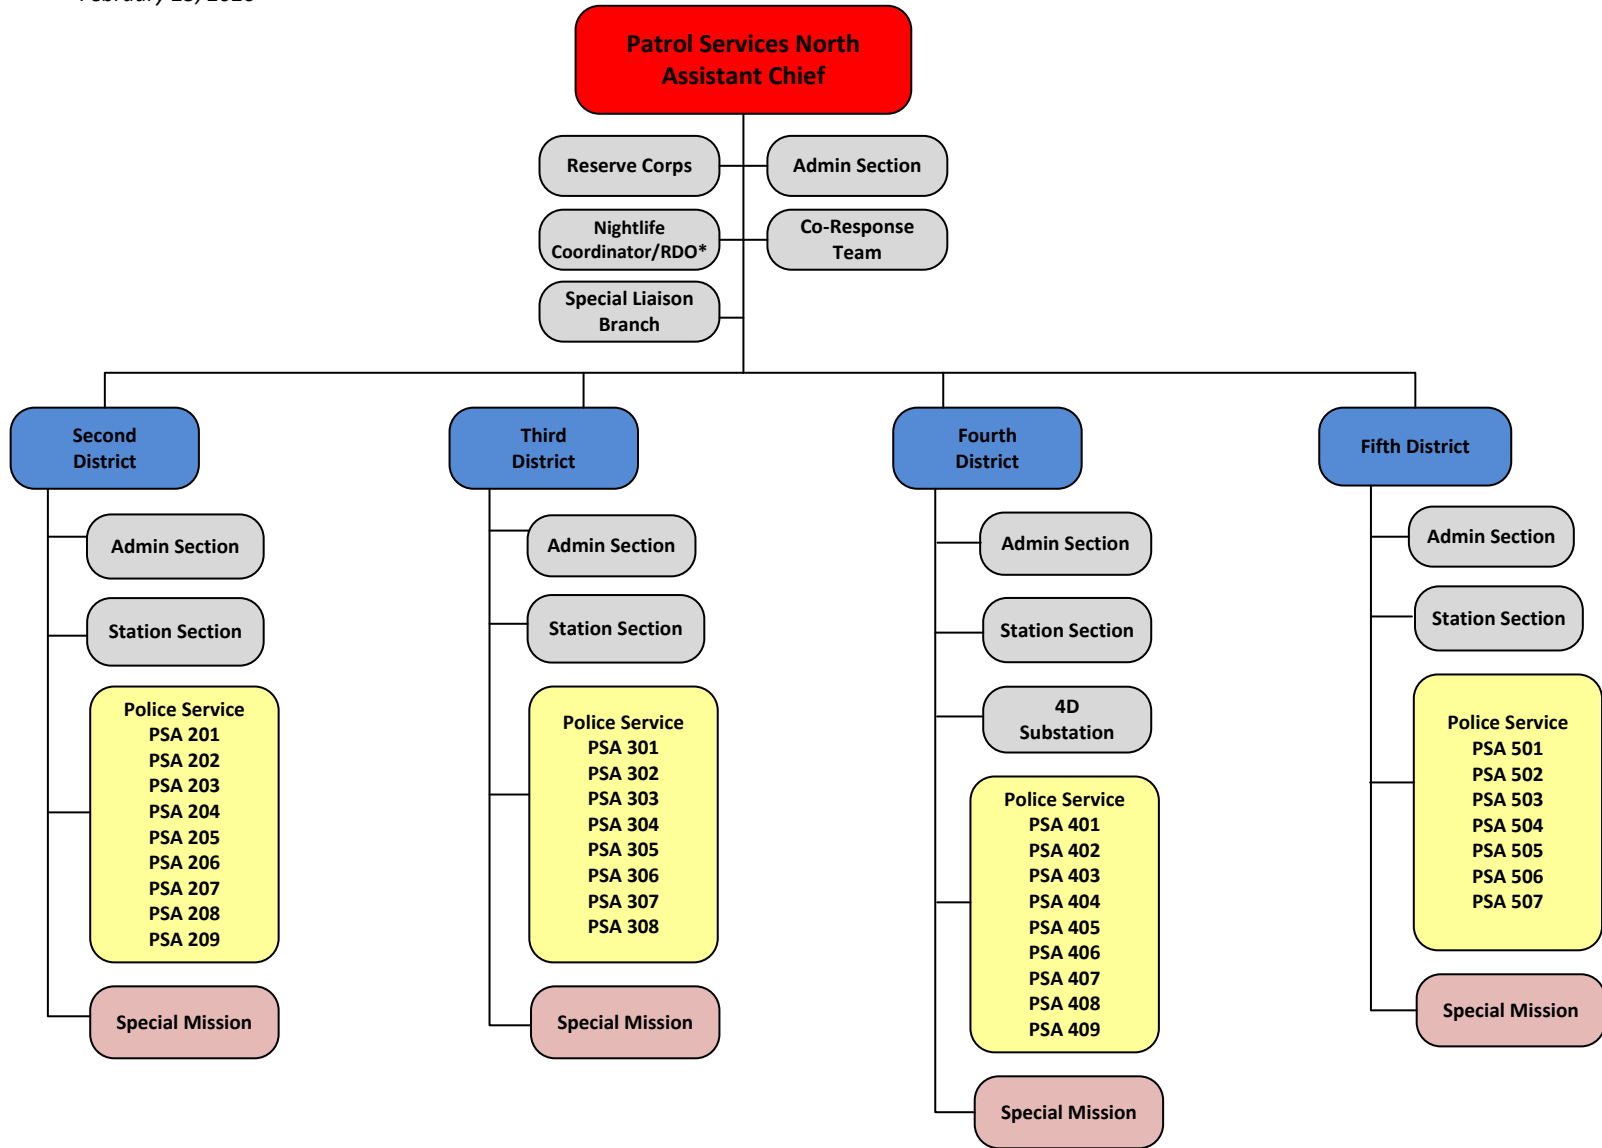

# Executive Office of the Chief of Police Organizational Chart

February 23, 2026

# Patrol Services North Organizational Chart

February 23, 2026

\*Reimbursable Detail Officer Program

# Patrol Services South Organizational Chart

February 23, 2026

## Organizational Chart

February 23, 2026