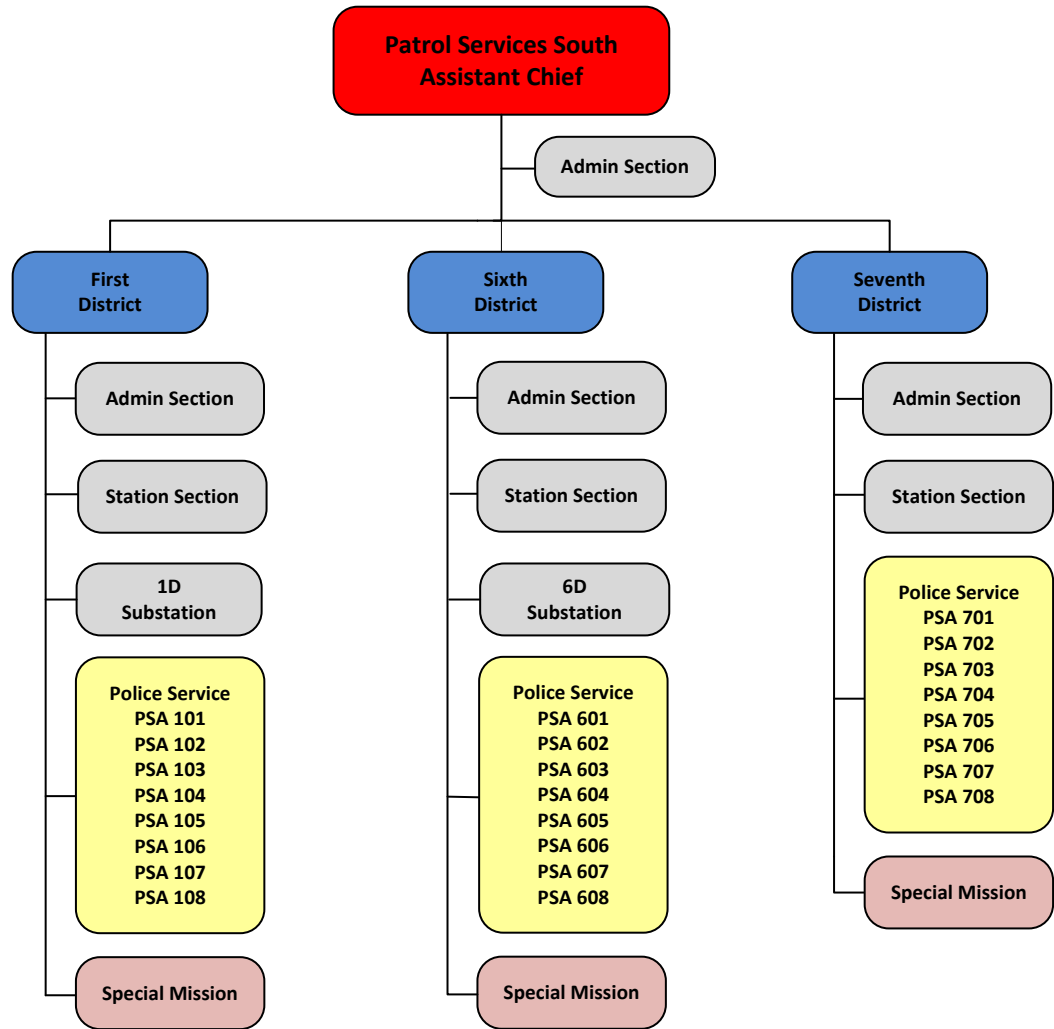

# Executive Office of the Chief of Police Organizational Chart

February 23, 2026

# Patrol Services North Organizational Chart

February 23, 2026

\*Reimbursable Detail Officer Program

# Patrol Services South Organizational Chart

February 23, 2026

# Investigative Services Bureau Organizational Chart

February 23, 2026