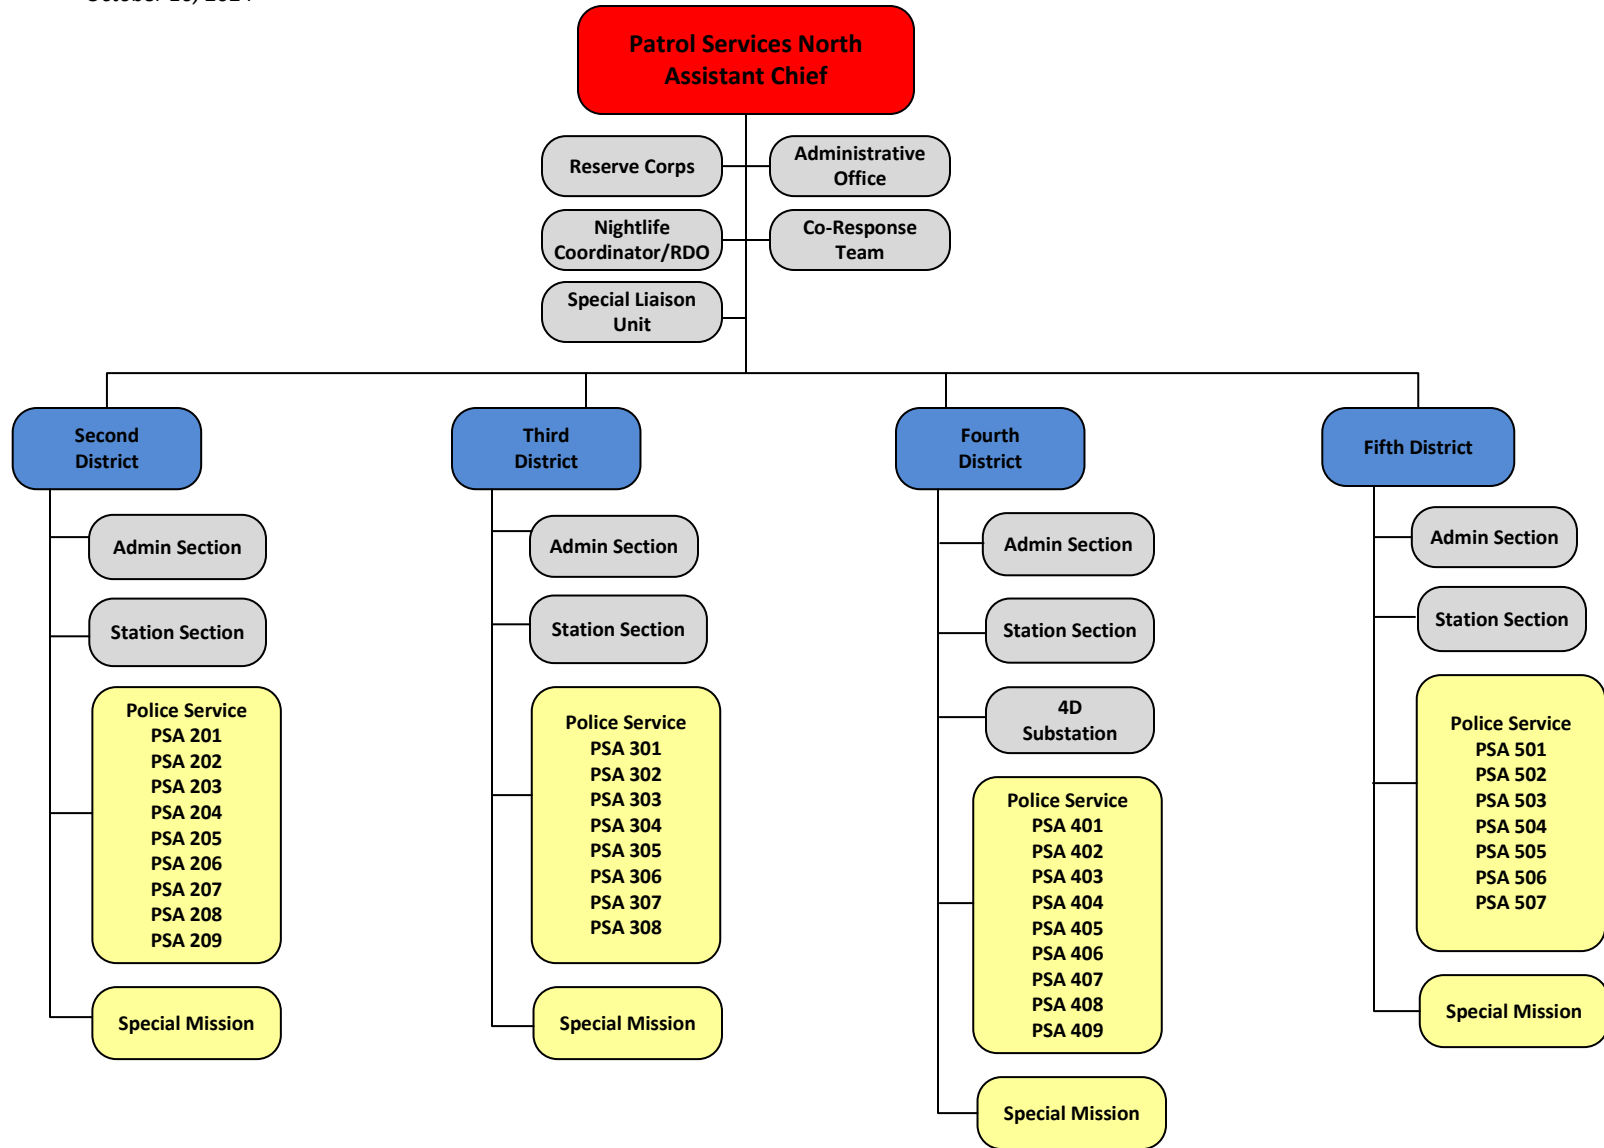

**Metropolitan Police Department**  
Washington, DC

**Organizational Chart**  
October 10, 2024

# Executive Office of the Chief of Police Organizational Chart

October 10, 2024

# Patrol Services North Organizational Chart

October 10, 2024

# Patrol Services South Organizational Chart

October 10, 2024