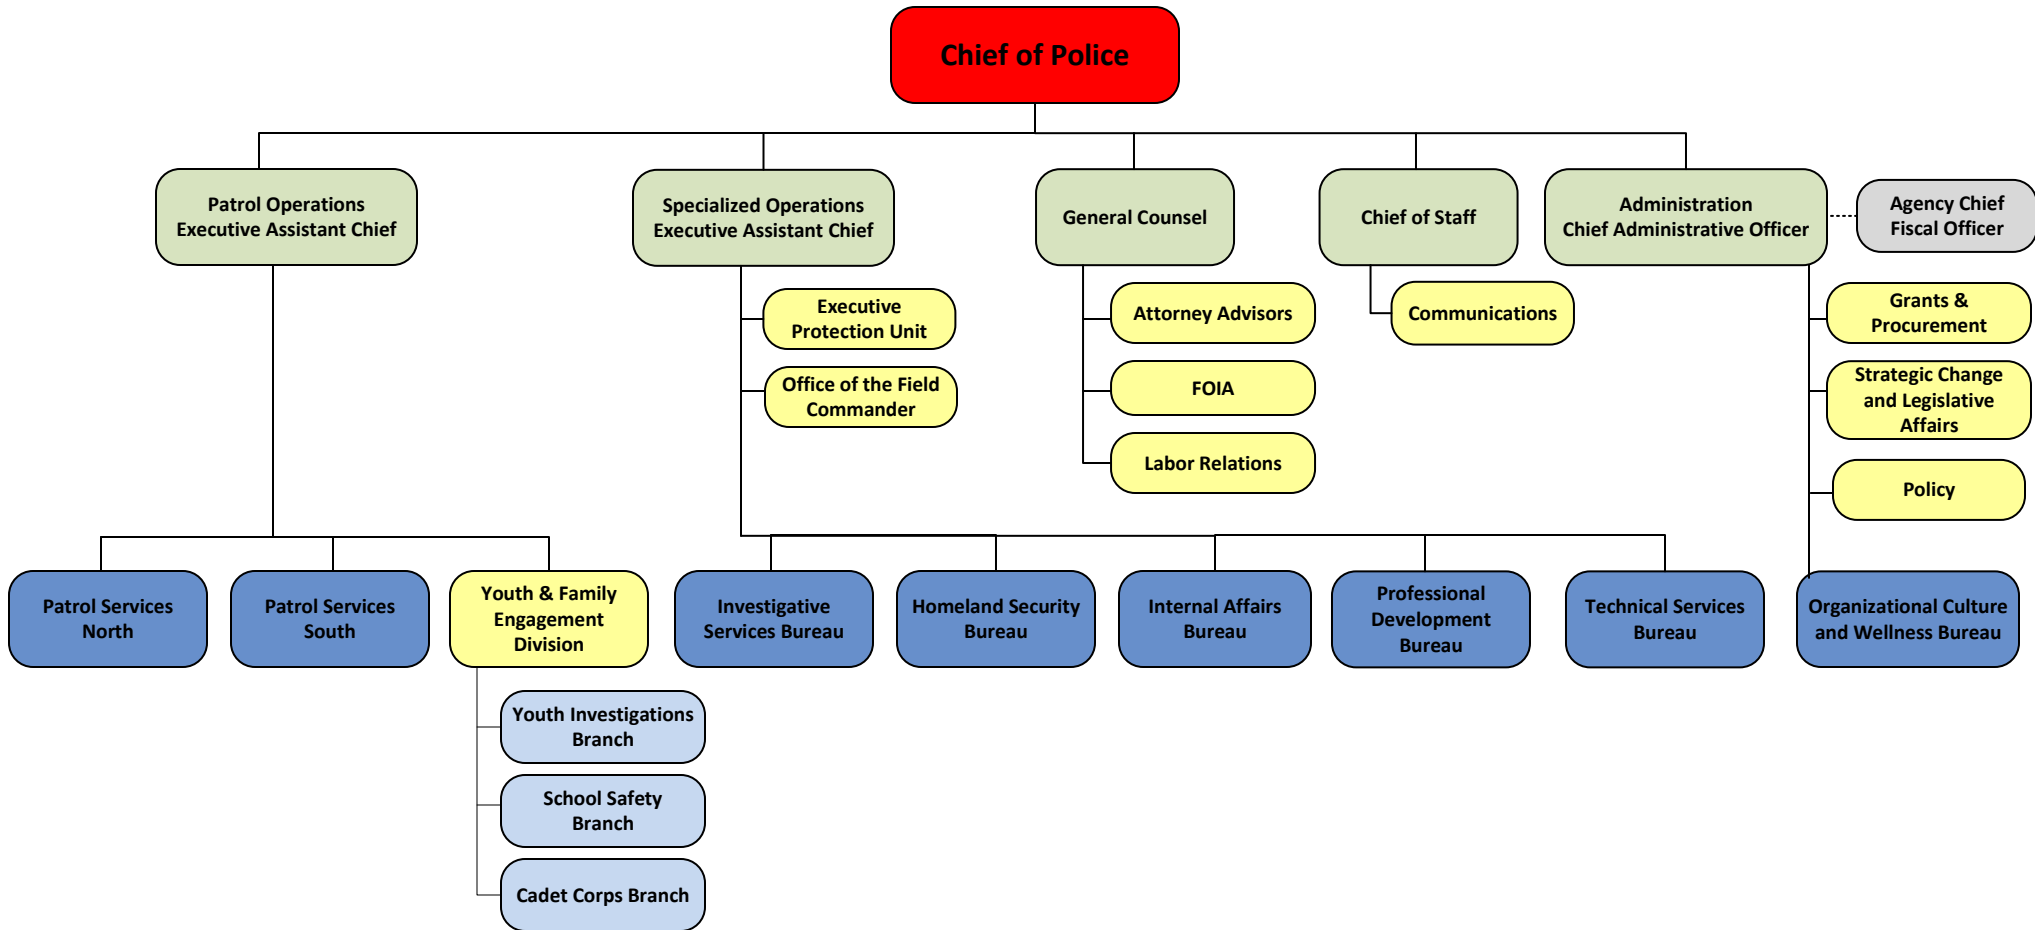

**Metropolitan Police Department**  
Washington, DC

**Organizational Chart**  
October 10, 2024

# Executive Office of the Chief of Police Organizational Chart

October 10, 2024