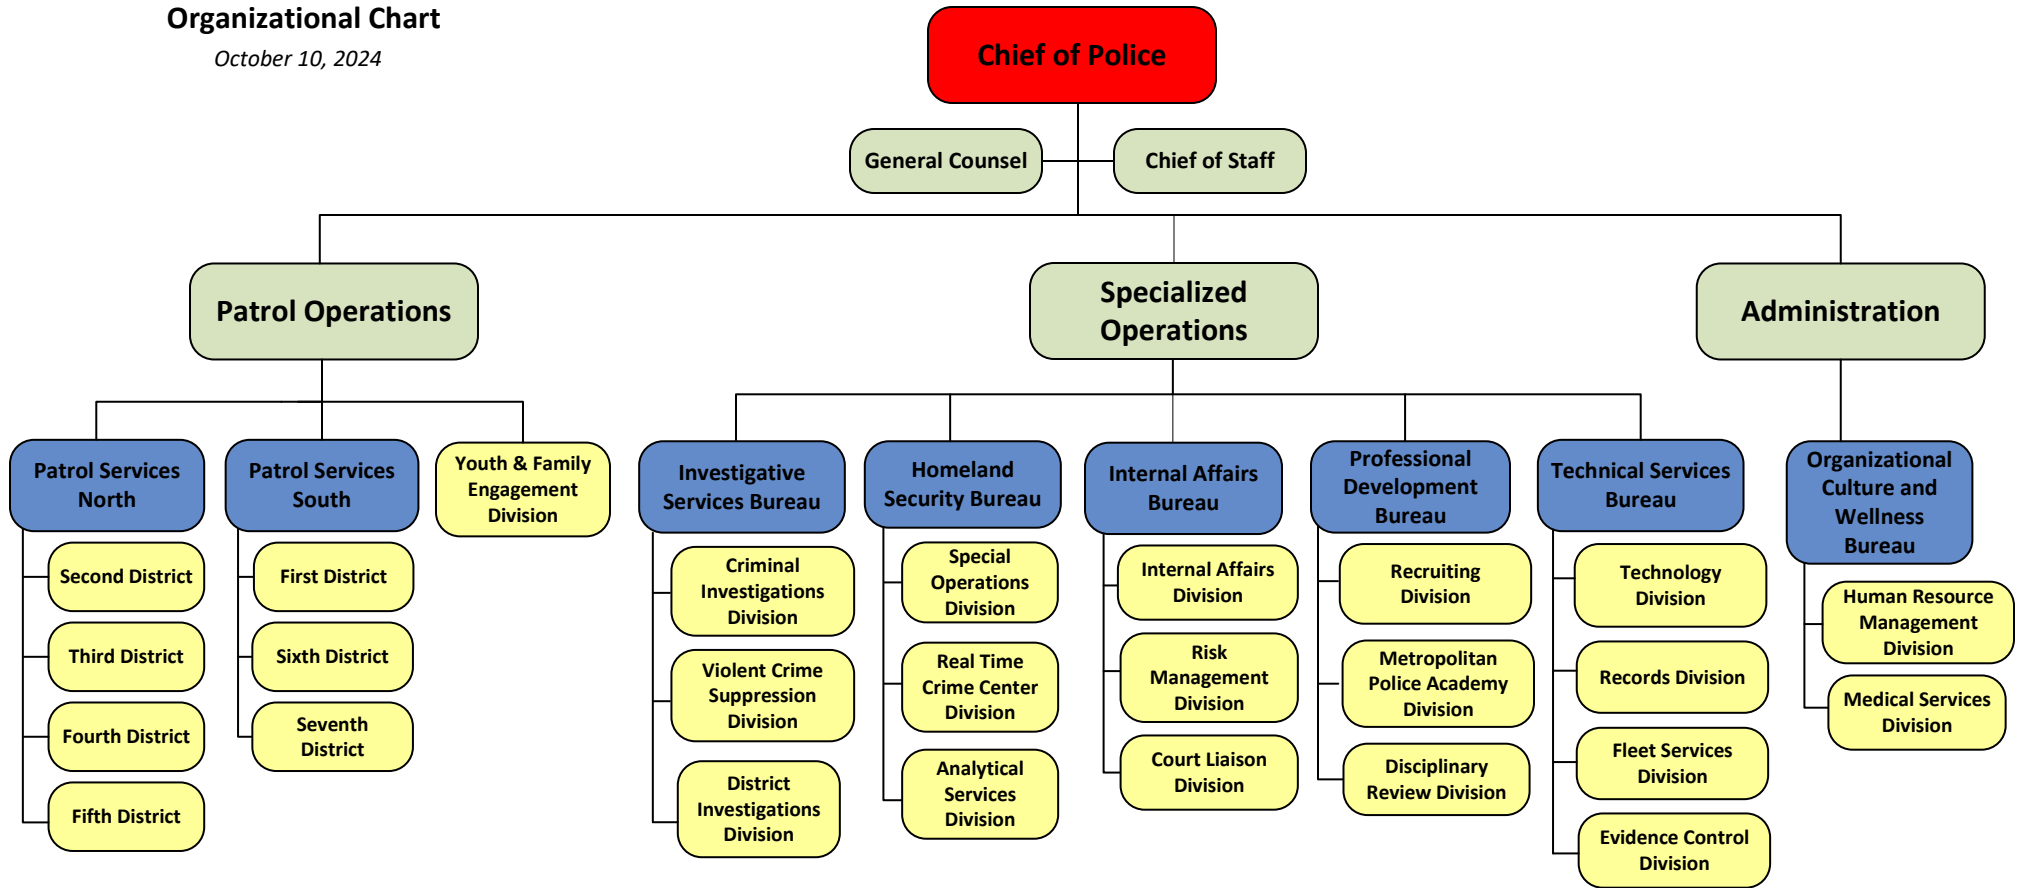

**Metropolitan Police Department**  
Washington, DC

**Organizational Chart**  
October 10, 2024

# Executive Office of the Chief of Police Organizational Chart

October 10, 2024