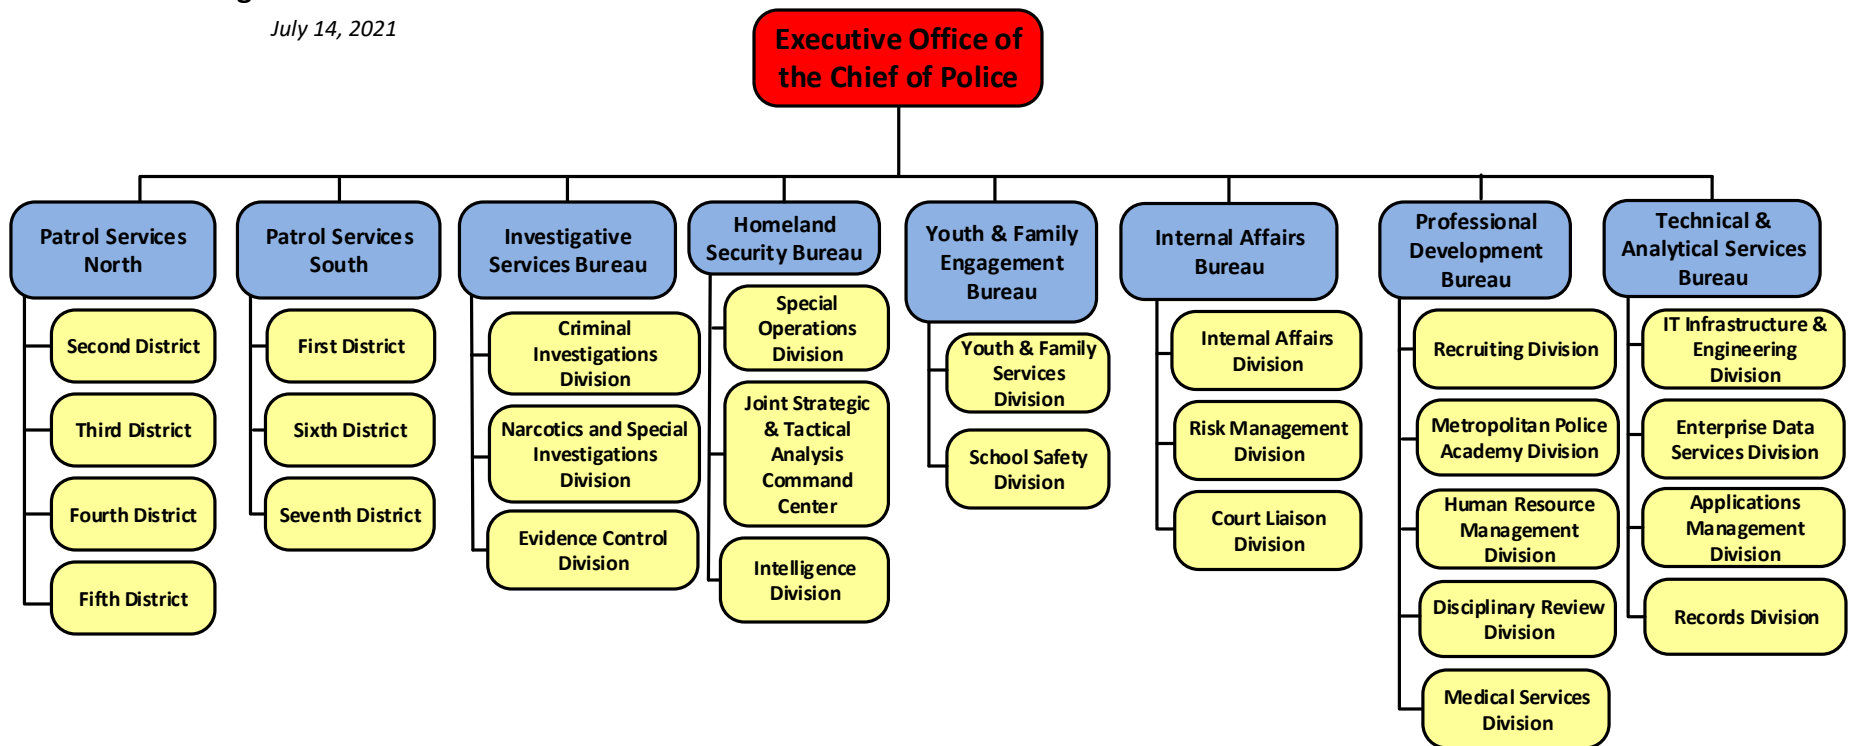

**Metropolitan Police Department**  
Washington, DC

**Organizational Chart**

July 14, 2021

# Executive Office of the Chief of Police Organizational Chart

July 14, 2021