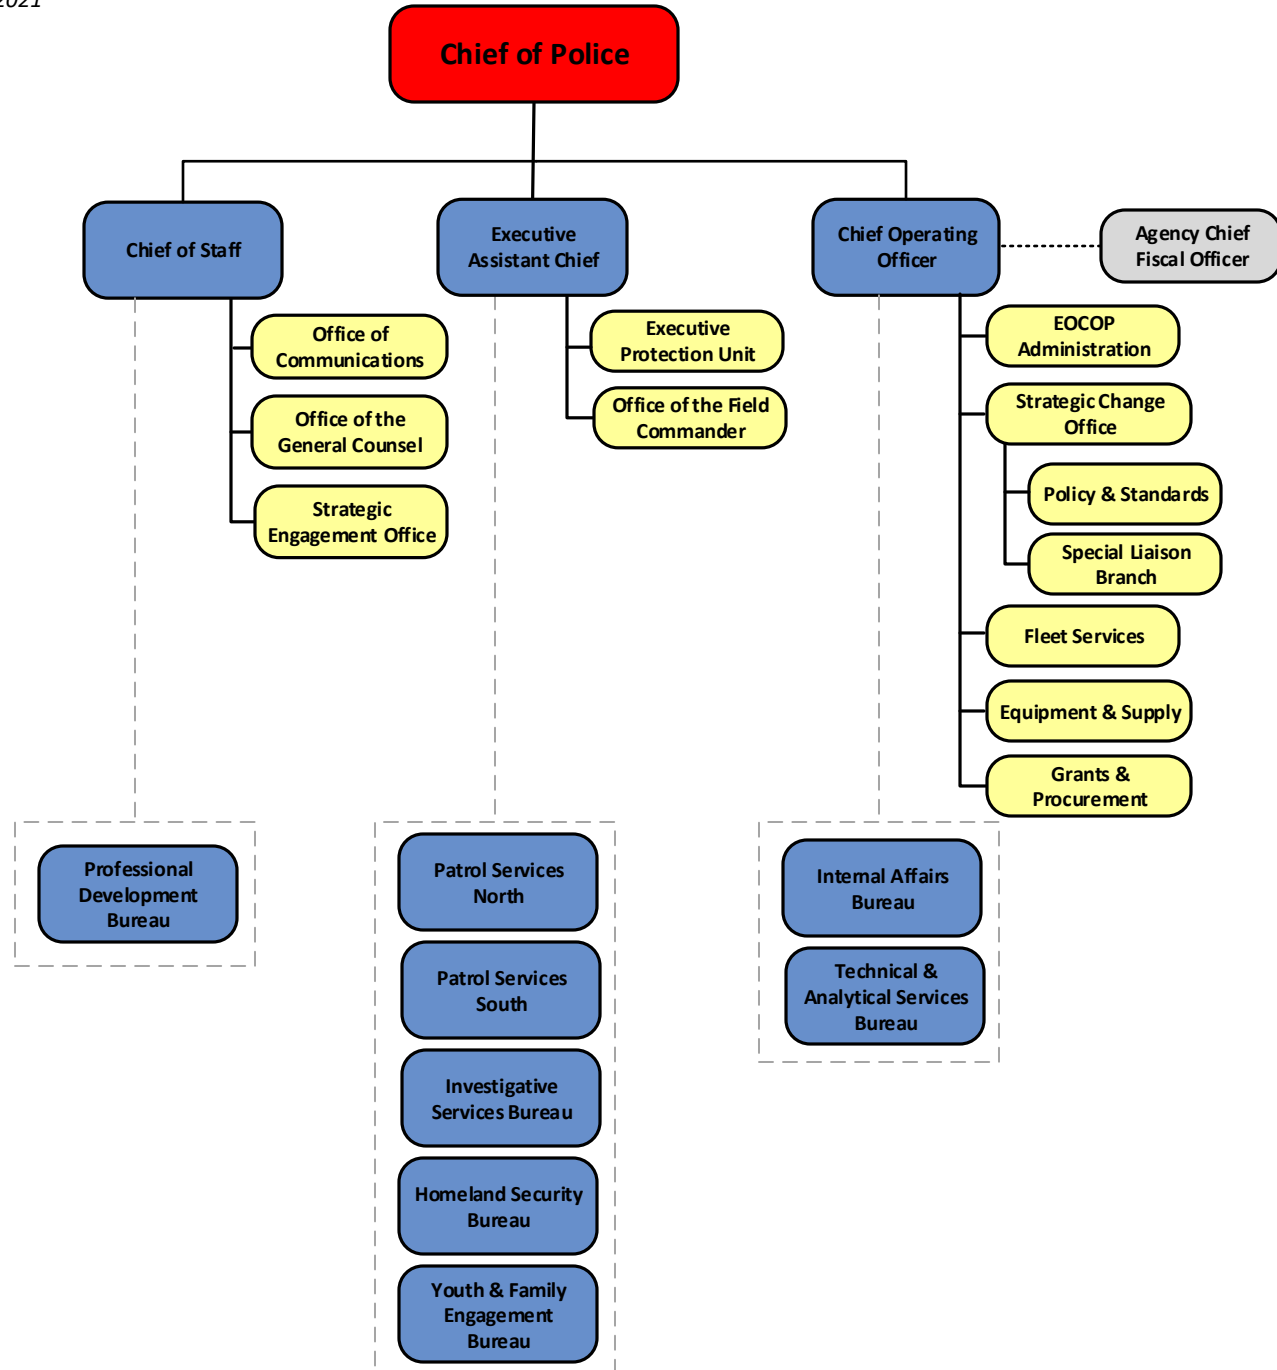

**Metropolitan Police Department**  
Washington, DC

**Organizational Chart**

July 14, 2021

# Executive Office of the Chief of Police Organizational Chart

July 14, 2021