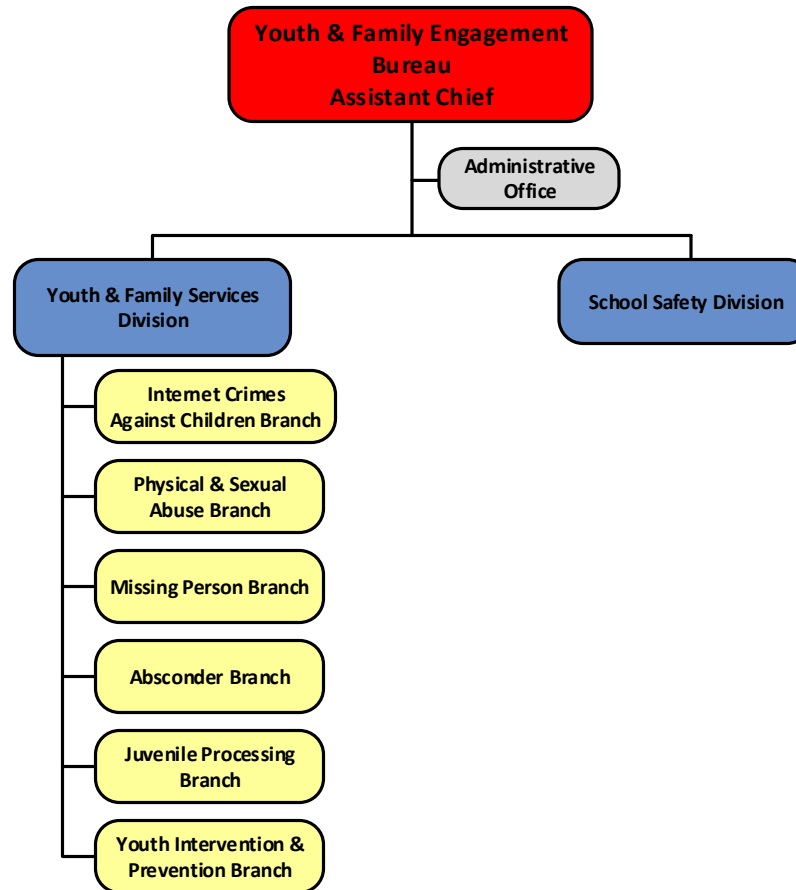

# Investigative Services Bureau Organizational Chart

July 14, 2021

# Youth & Family Engagement Bureau Organizational Chart

July 14, 2021

# Homeland Security Bureau Organizational Chart

July 14, 2021

*\*Automated Traffic Enforcement Branch reports to the DC Department of Transportation.*