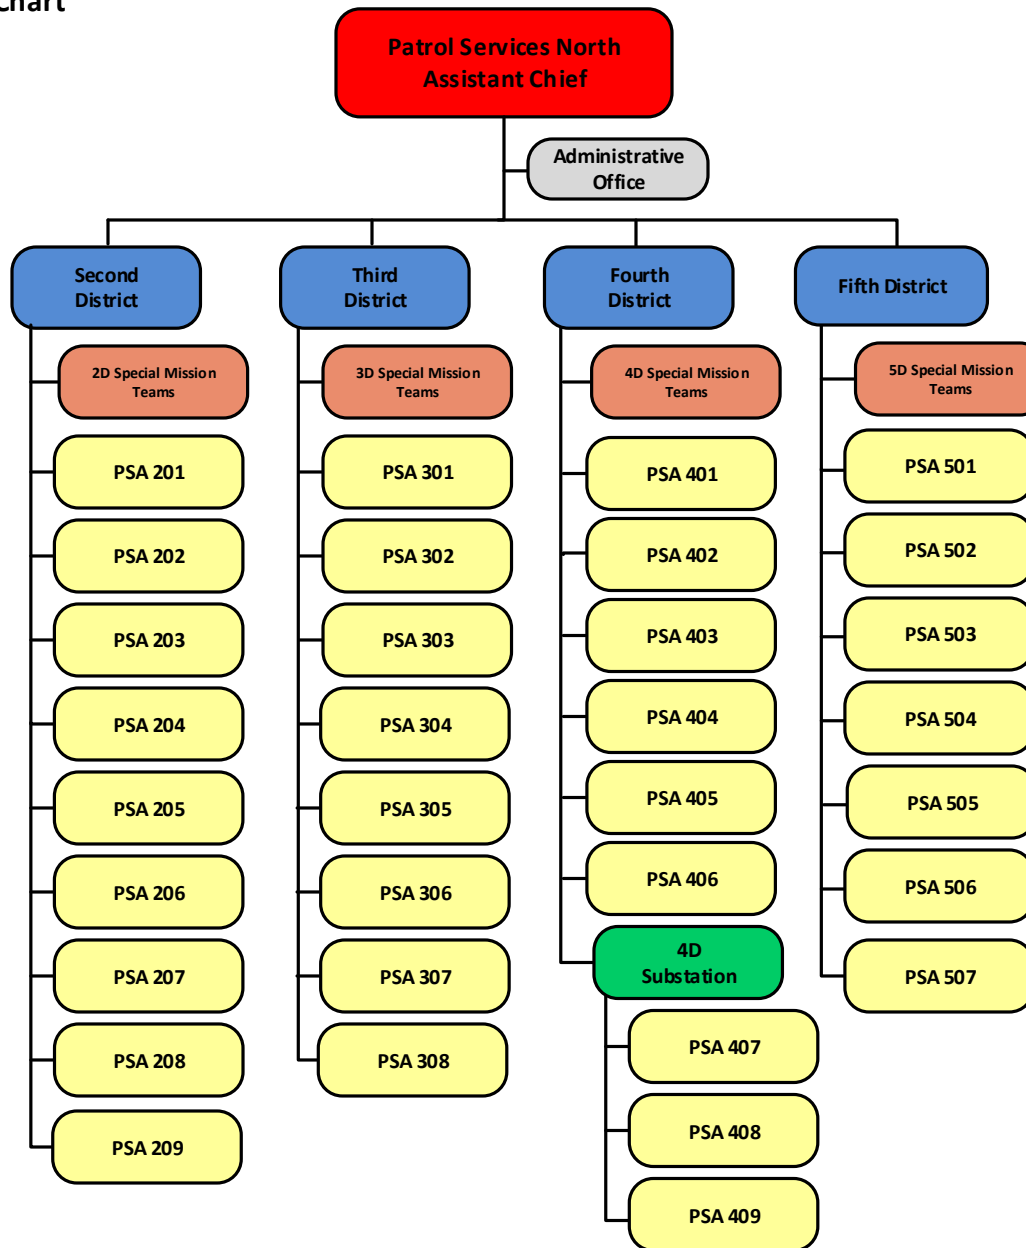

# Executive Office of the Chief of Police Organizational Chart

July 14, 2021

# Patrol Services North Organizational Chart

July 14, 2021

# Patrol Services South Organizational Chart

July 14, 2021