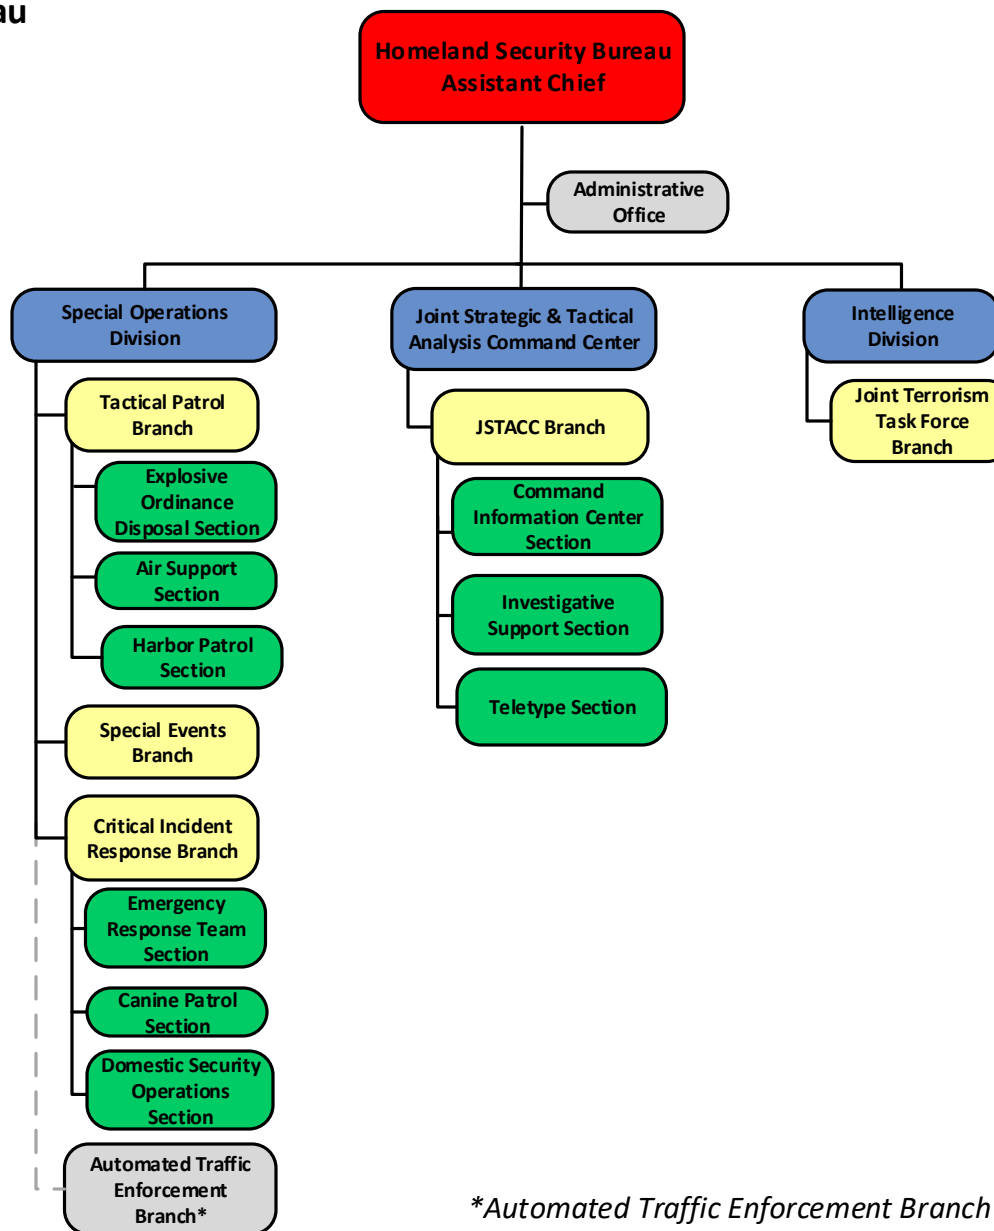

# Investigative Services Bureau Organizational Chart

July 14, 2021

# Youth & Family Engagement Bureau Organizational Chart

July 14, 2021

# Homeland Security Bureau Organizational Chart

July 14, 2021

*\*Automated Traffic Enforcement Branch reports to the DC Department of Transportation.*

# Internal Affairs Bureau Organizational Chart

July 14, 2021