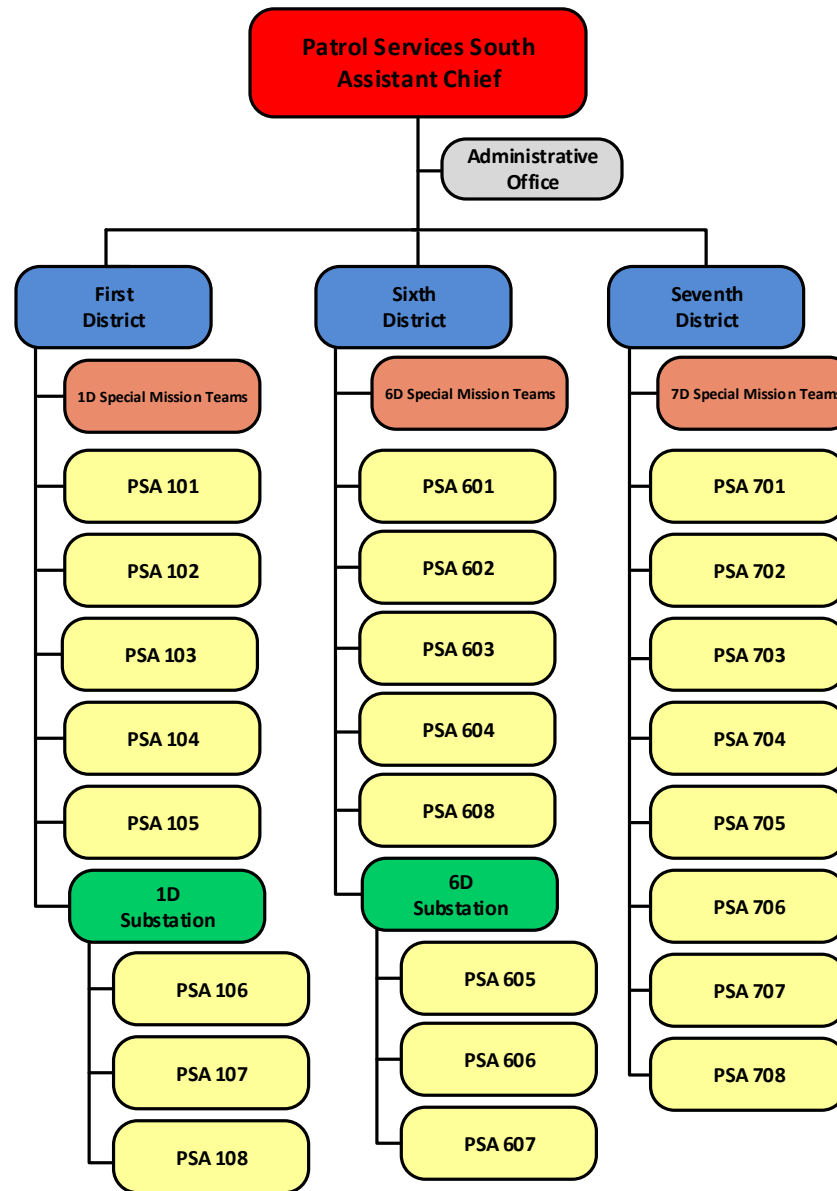

# Executive Office of the Chief of Police Organizational Chart

July 14, 2021

# Patrol Services North Organizational Chart

July 14, 2021

# Patrol Services South Organizational Chart

July 14, 2021

# Investigative Services Bureau Organizational Chart

July 14, 2021