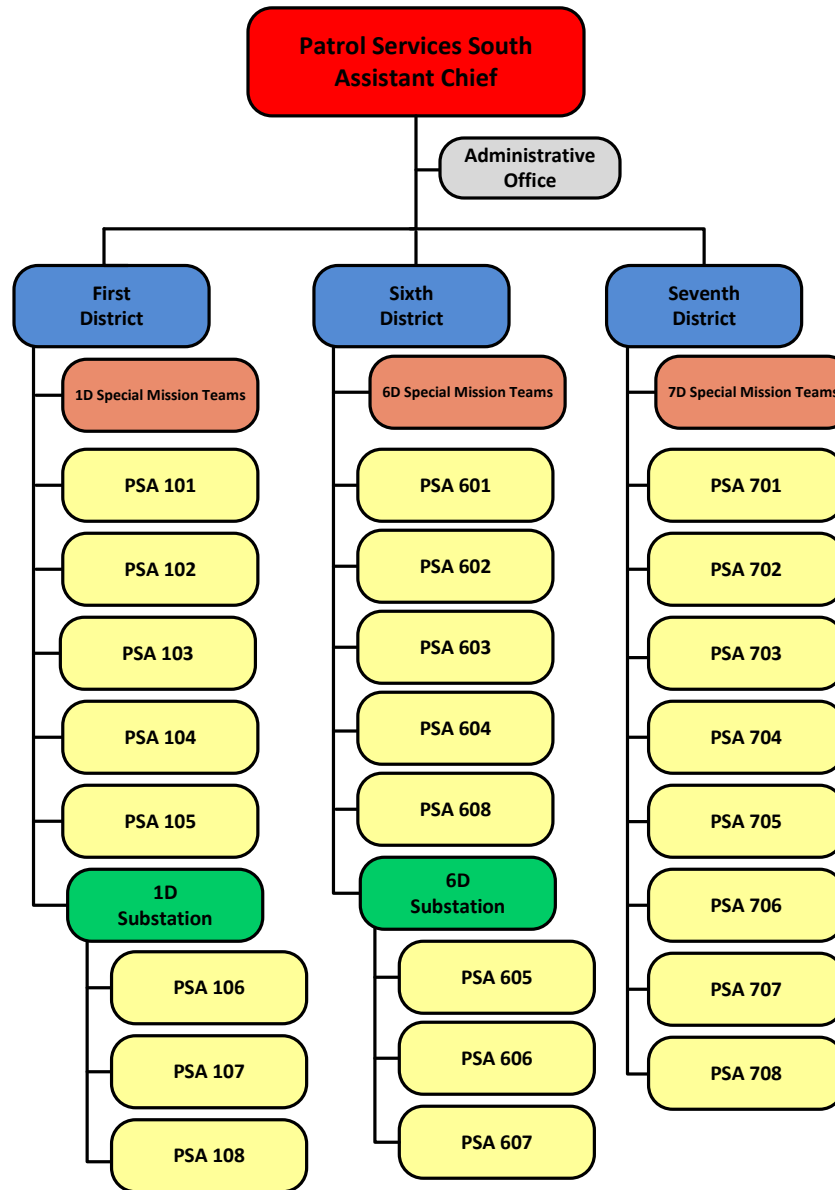

Metropolitan Police Department
Washington, DC

Organizational Chart

May 8, 2023

Executive Office of the Chief of Police Organizational Chart

April 3, 2023

Patrol Services North Organizational Chart

December 13, 2022

Patrol Services South Organizational Chart

December 13, 2022

Investigative Services Bureau Organizational Chart

May 8, 2023

Homeland Security Bureau Organizational Chart

December 13, 2022

Youth & Family Engagement Bureau Organizational Chart

December 13, 2022

Internal Affairs Bureau Organizational Chart

December 13, 2022

Professional Development Bureau Organizational Chart

March 14, 2023

Technical & Analytical Services Bureau Organizational Chart