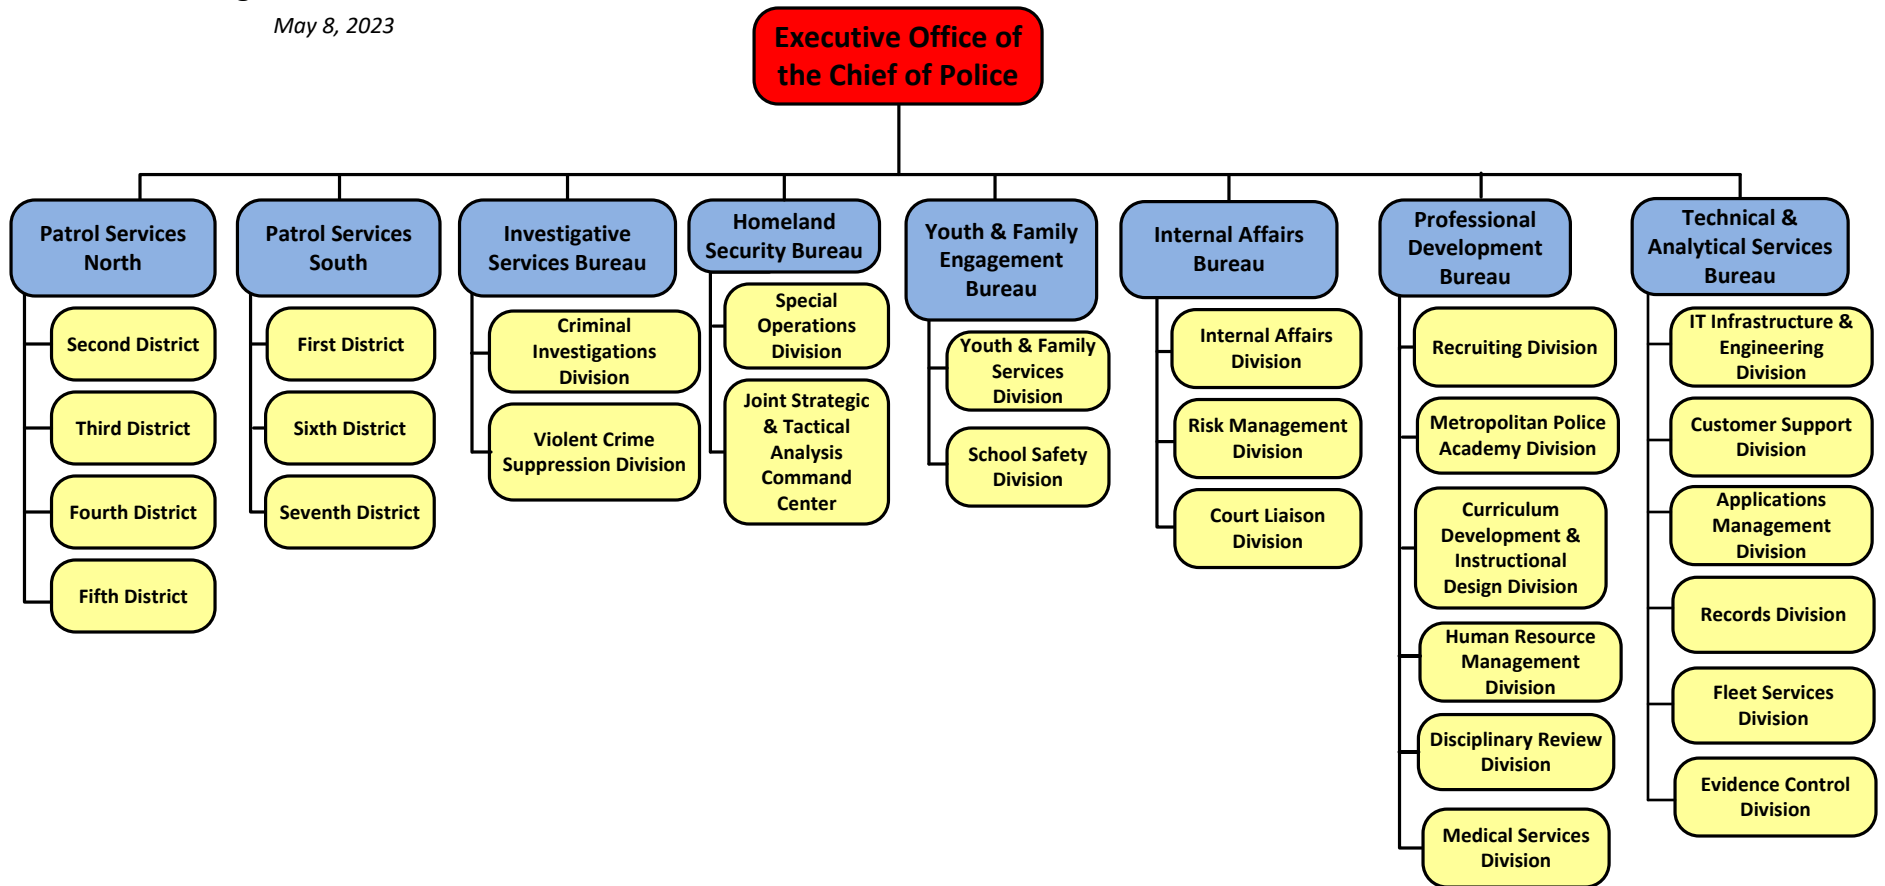

Metropolitan Police Department
Washington, DC

Organizational Chart

May 8, 2023

Executive Office of the Chief of Police Organizational Chart

April 3, 2023

Patrol Services North Organizational Chart

December 13, 2022

Patrol Services South Organizational Chart

December 13, 2022

Investigative Services Bureau Organizational Chart

May 8, 2023

Homeland Security Bureau Organizational Chart

December 13, 2022

Youth & Family Engagement Bureau Organizational Chart

December 13, 2022

Internal Affairs Bureau Organizational Chart

December 13, 2022

Professional Development Bureau Organizational Chart

March 14, 2023

Technical & Analytical Services Bureau Organizational Chart