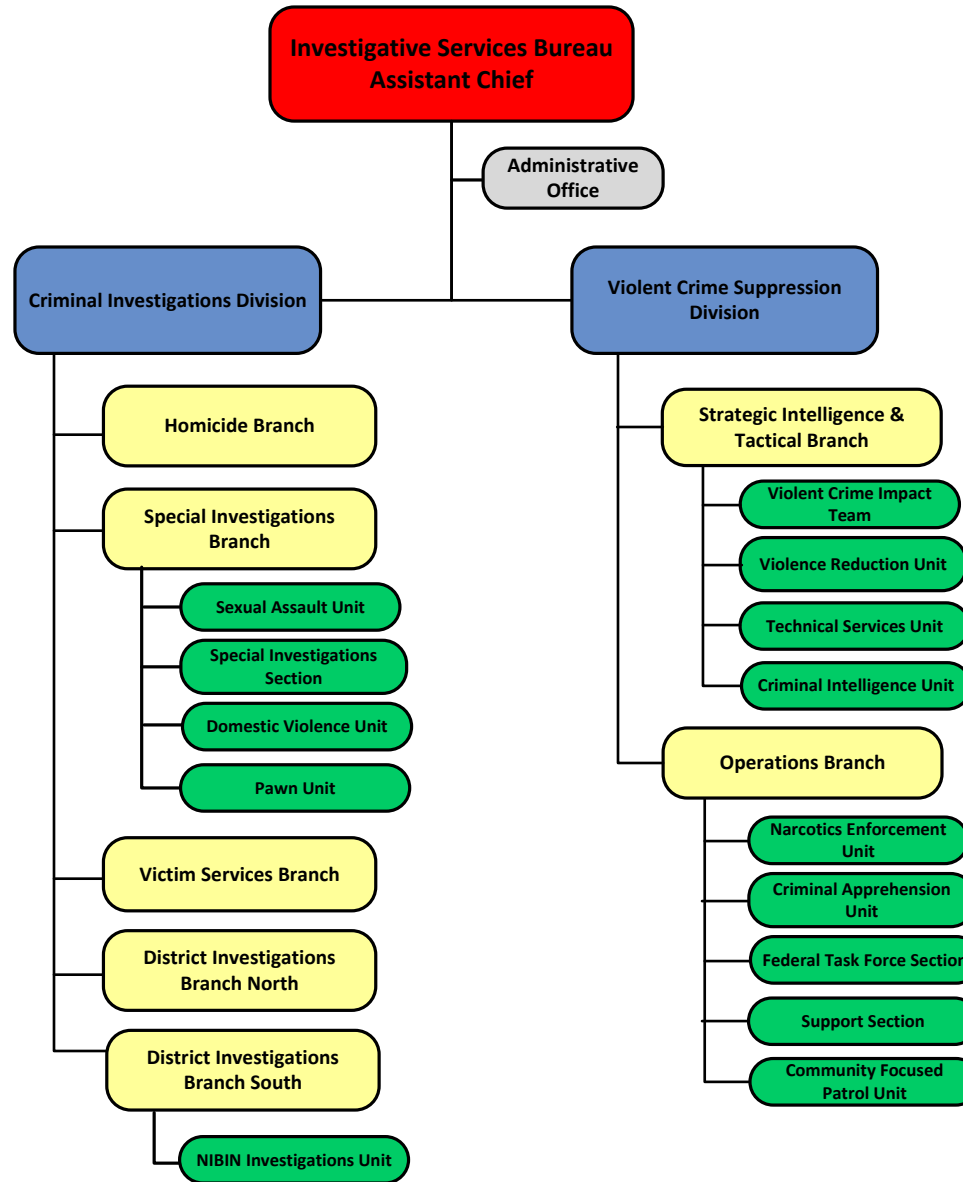

Metropolitan Police Department
Washington, DC

Organizational Chart

May 8, 2023

Executive Office of the Chief of Police Organizational Chart

April 3, 2023

Patrol Services North Organizational Chart

December 13, 2022

Patrol Services South Organizational Chart

December 13, 2022

Investigative Services Bureau Organizational Chart

May 8, 2023

Homeland Security Bureau Organizational Chart

December 13, 2022

Youth & Family Engagement Bureau Organizational Chart

December 13, 2022

Internal Affairs Bureau Organizational Chart

December 13, 2022

Professional Development Bureau Organizational Chart

March 14, 2023

Technical & Analytical Services Bureau Organizational Chart