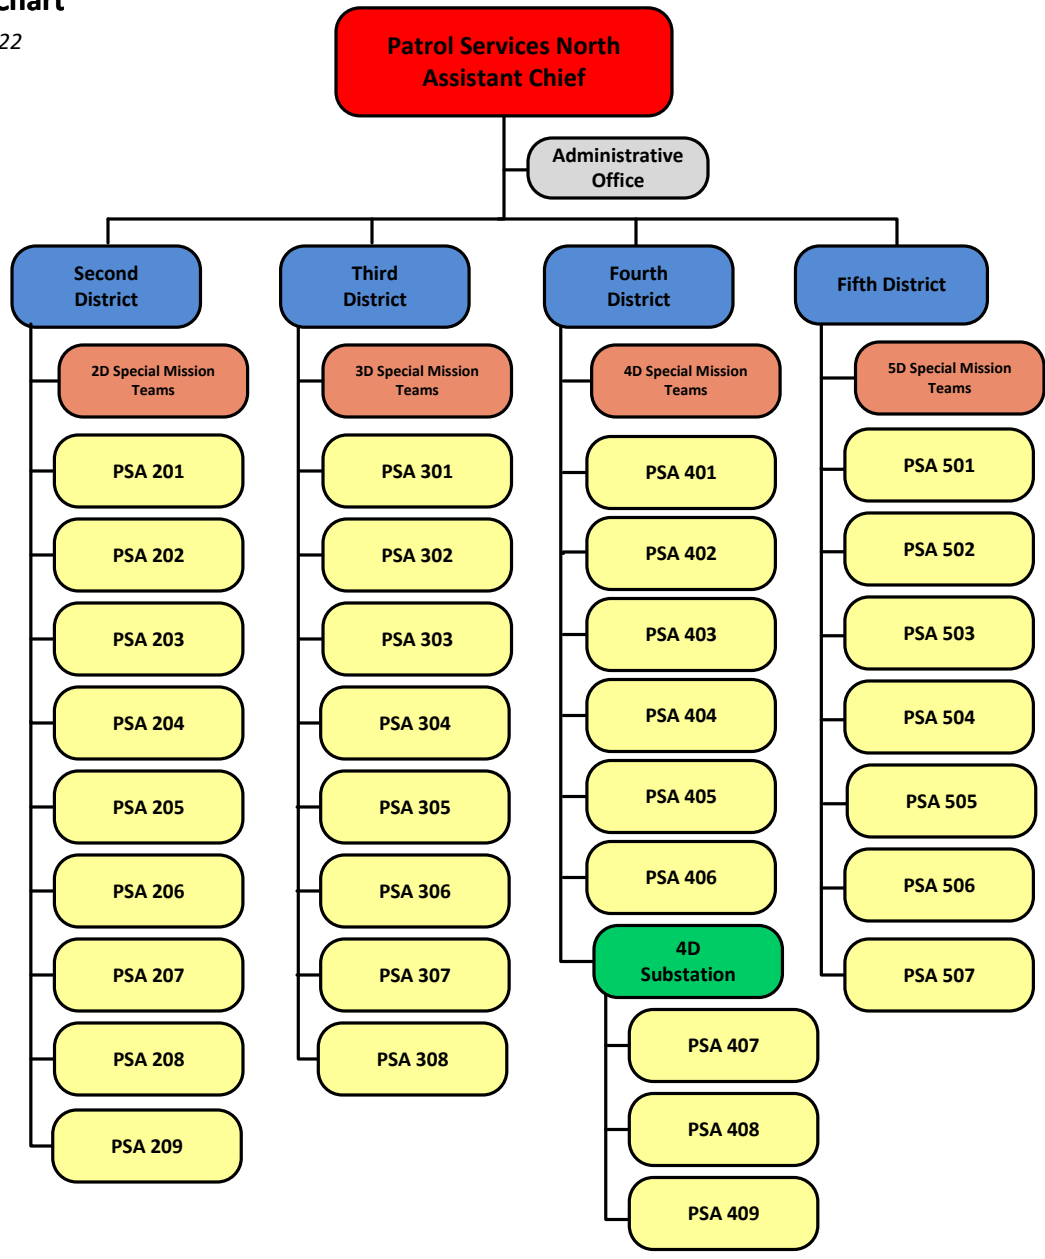

Metropolitan Police Department
Washington, DC

Organizational Chart

May 8, 2023

Executive Office of the Chief of Police Organizational Chart

April 3, 2023

Patrol Services North Organizational Chart

December 13, 2022

Patrol Services South Organizational Chart

December 13, 2022

Investigative Services Bureau Organizational Chart

May 8, 2023

Homeland Security Bureau Organizational Chart

December 13, 2022

Youth & Family Engagement Bureau Organizational Chart

December 13, 2022

Internal Affairs Bureau Organizational Chart

December 13, 2022

Professional Development Bureau Organizational Chart

March 14, 2023

Technical & Analytical Services Bureau Organizational Chart