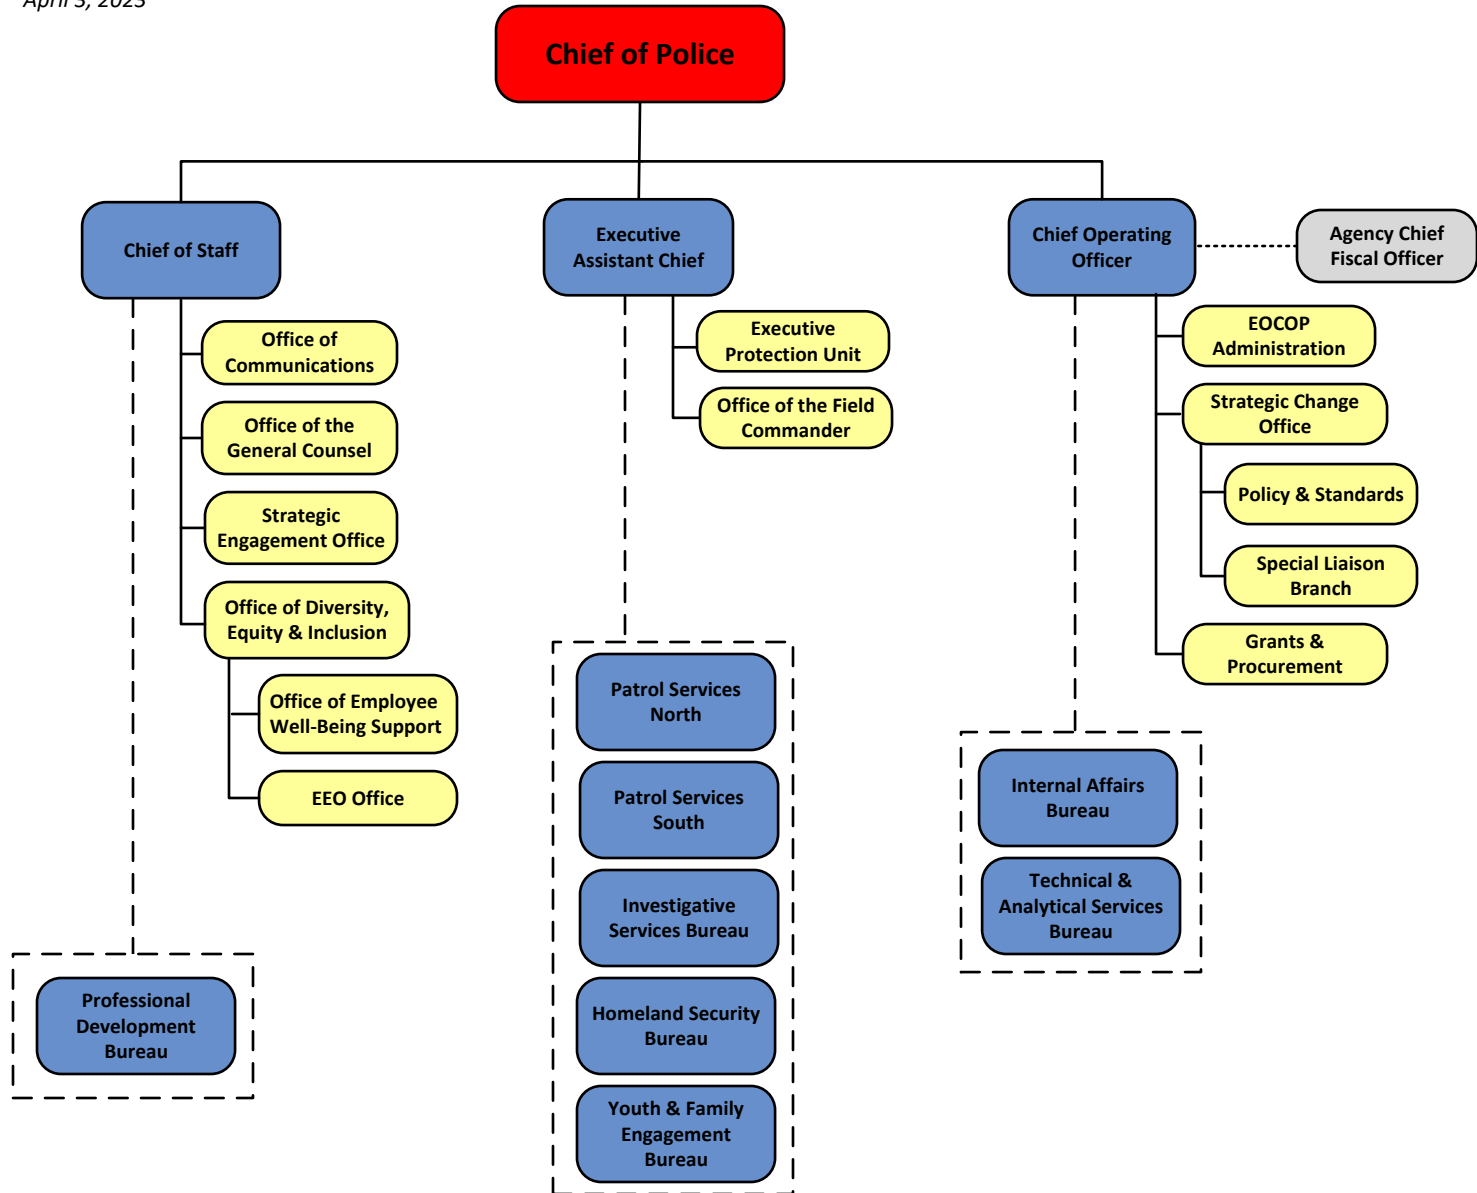

Metropolitan Police Department
Washington, DC

Organizational Chart

May 8, 2023

Executive Office of the Chief of Police Organizational Chart

April 3, 2023

Patrol Services North Organizational Chart

December 13, 2022

Patrol Services South Organizational Chart

December 13, 2022

Investigative Services Bureau Organizational Chart

May 8, 2023

Homeland Security Bureau Organizational Chart

December 13, 2022

Youth & Family Engagement Bureau Organizational Chart