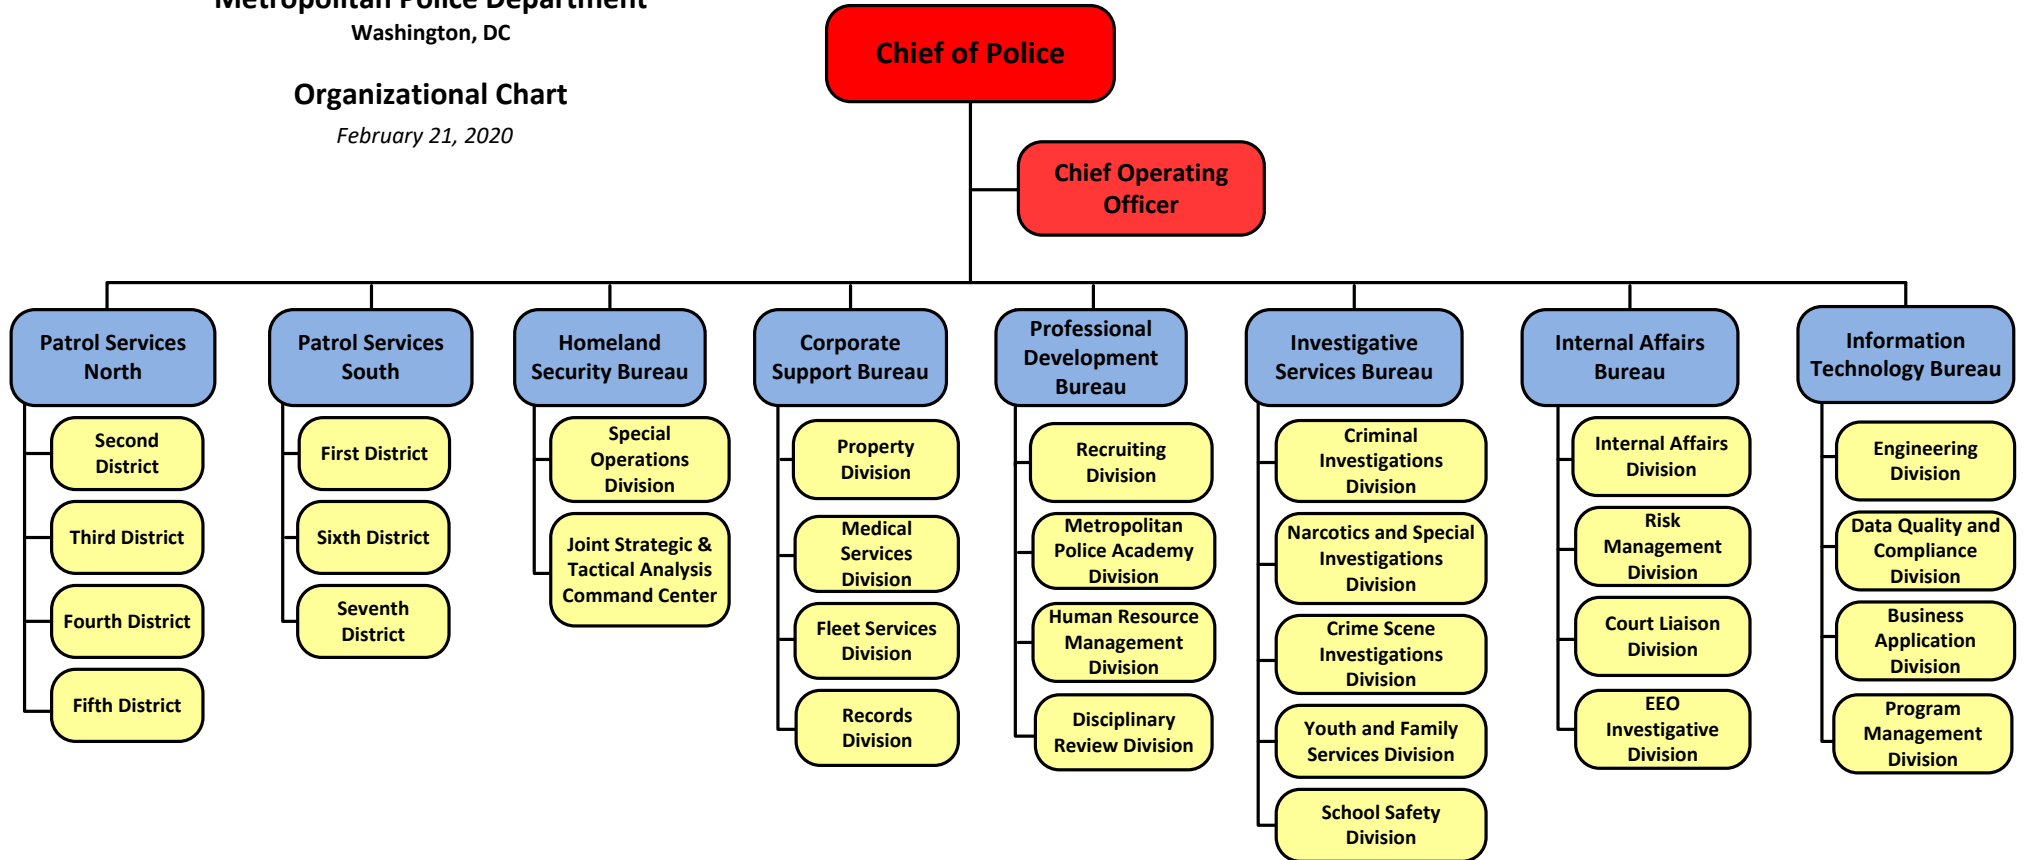

**Metropolitan Police Department**  
Washington, DC

**Organizational Chart**

February 21, 2020

# Executive Office of the Chief of Police