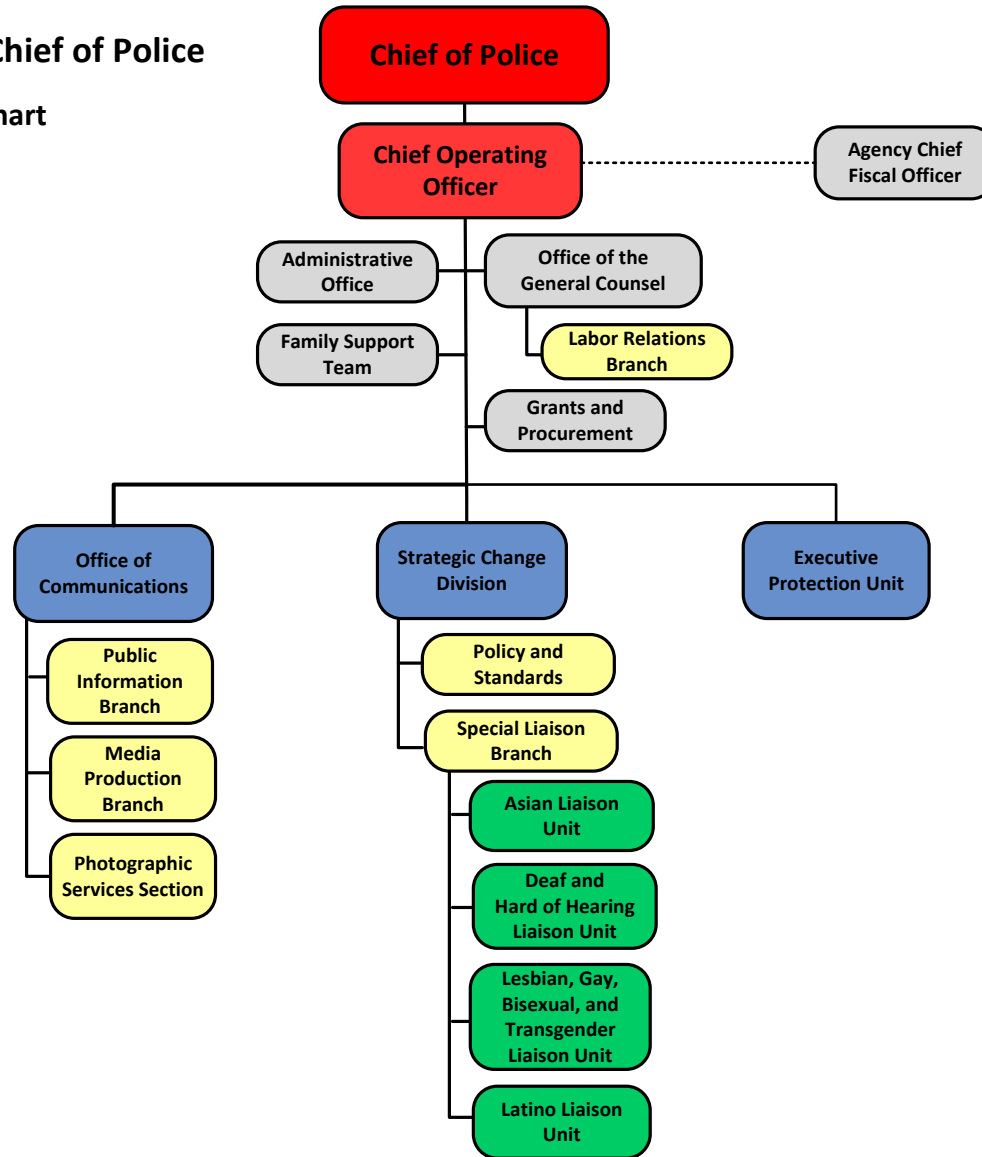

Executive Office of the Chief of Police

Organizational Chart

February 21, 2020