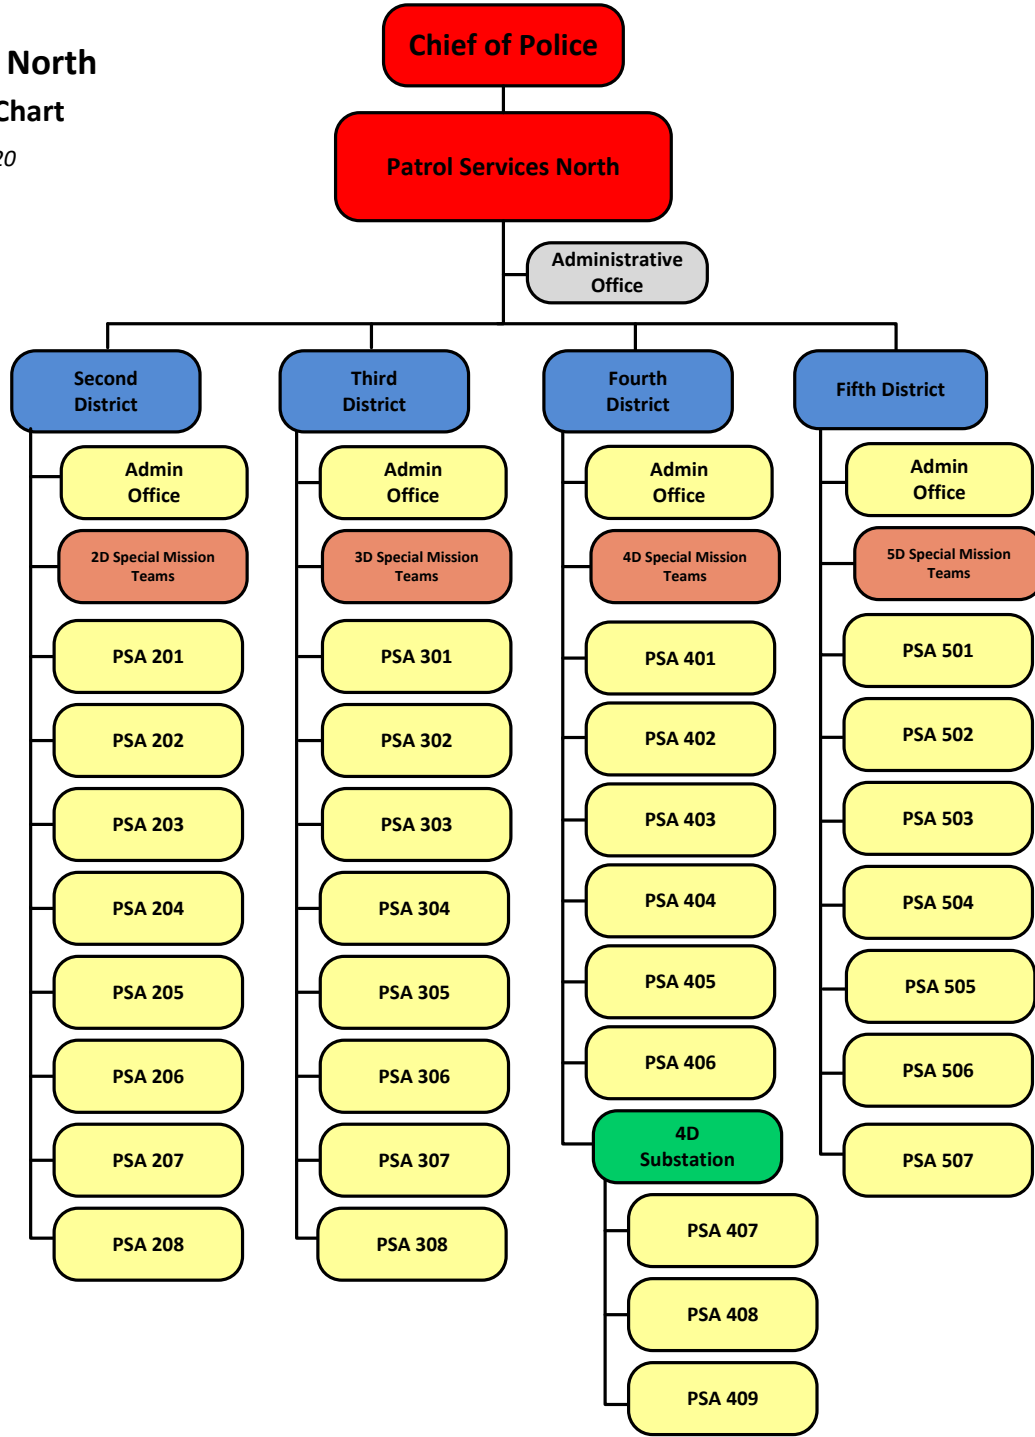

# Executive Office of the Chief of Police

## Organizational Chart

February 21, 2020

# Patrol Services North Organizational Chart

February 21, 2020

# Patrol Services South Organizational Chart

February 21, 2020