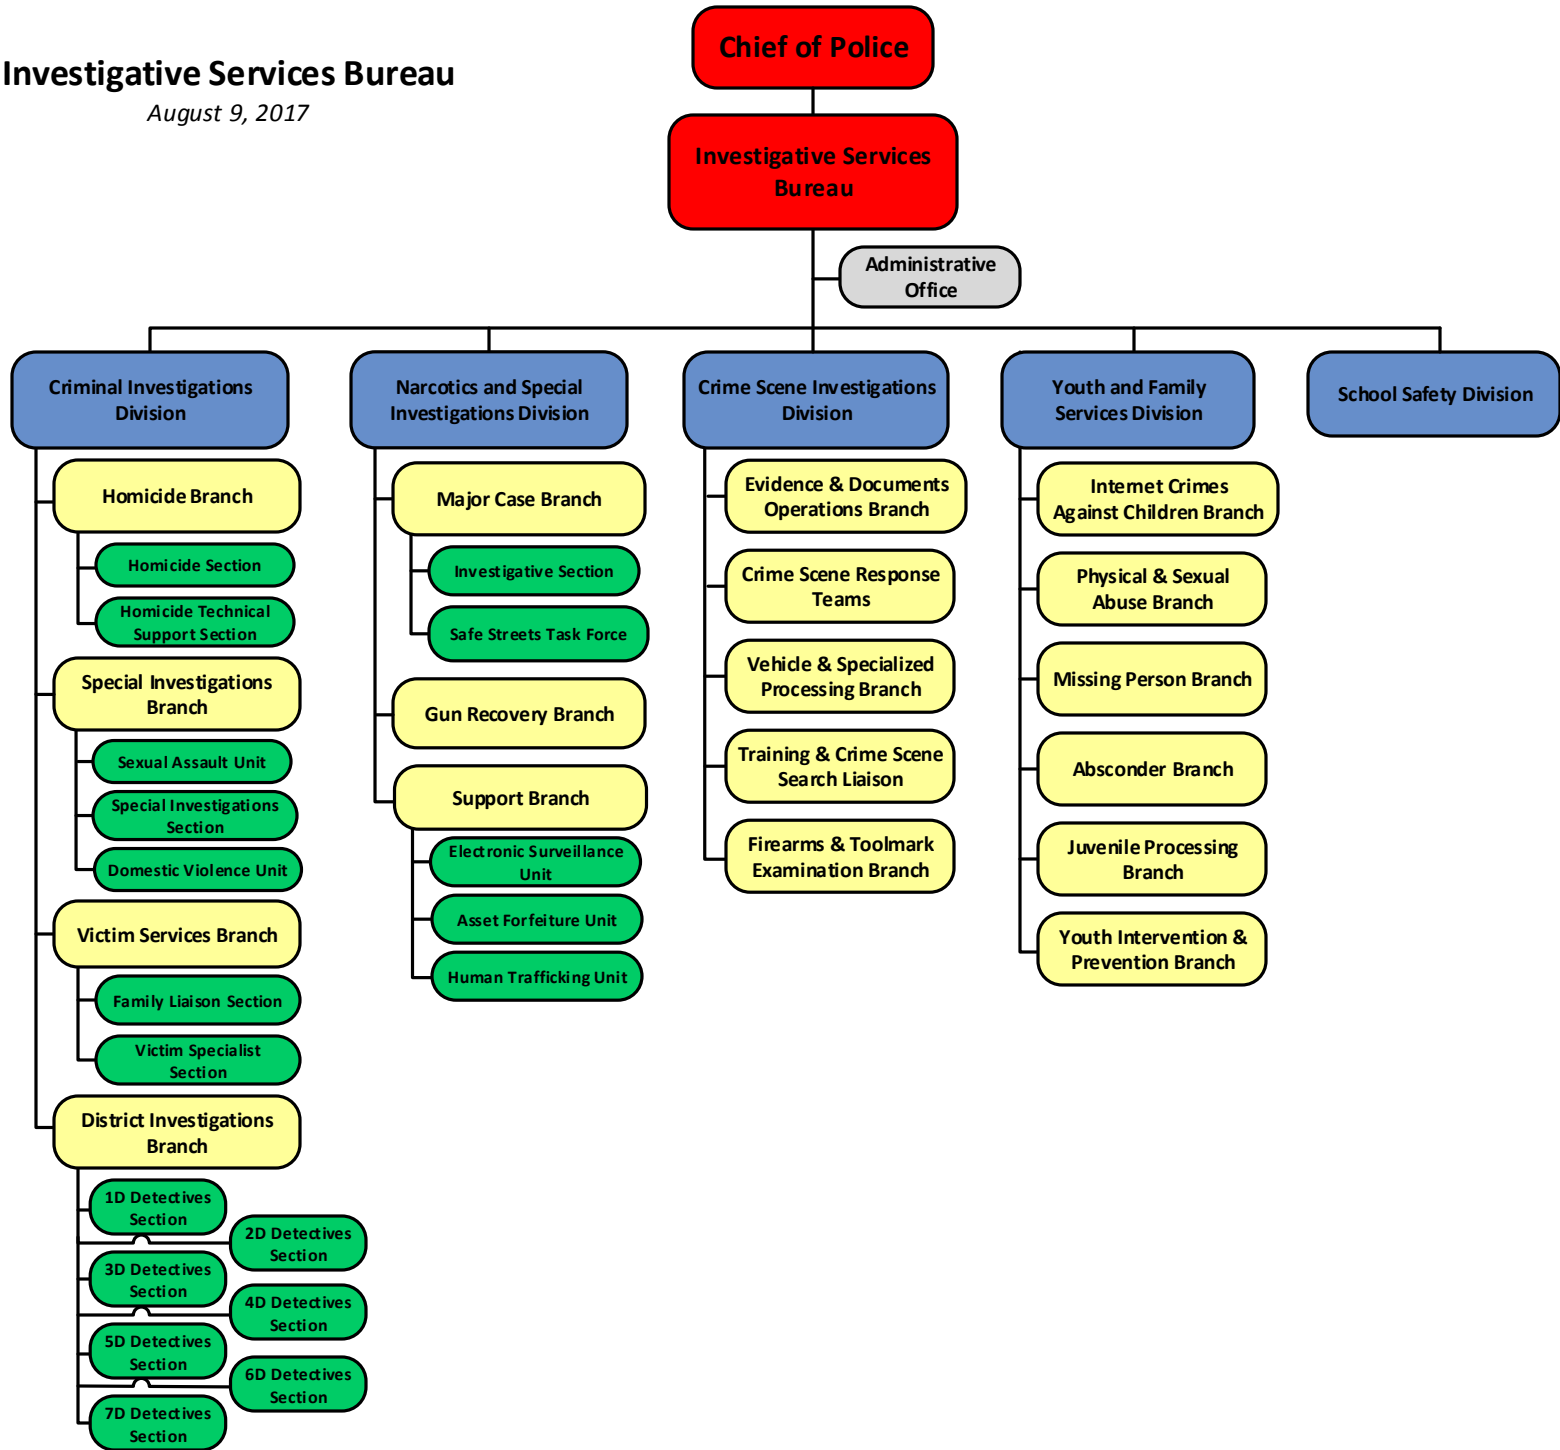

Metropolitan Police Department Washington, DC

Organizational Chart

August 9, 2017

Executive Office of the Chief of Police

April 23, 2017

Patrol Services North

April 23, 2017

Patrol Services South

April 23, 2017

Homeland Security Bureau

August 11, 2017

Investigative Services Bureau

August 9, 2017

Internal Affairs Bureau

April 23, 2017

Corporate Support Bureau