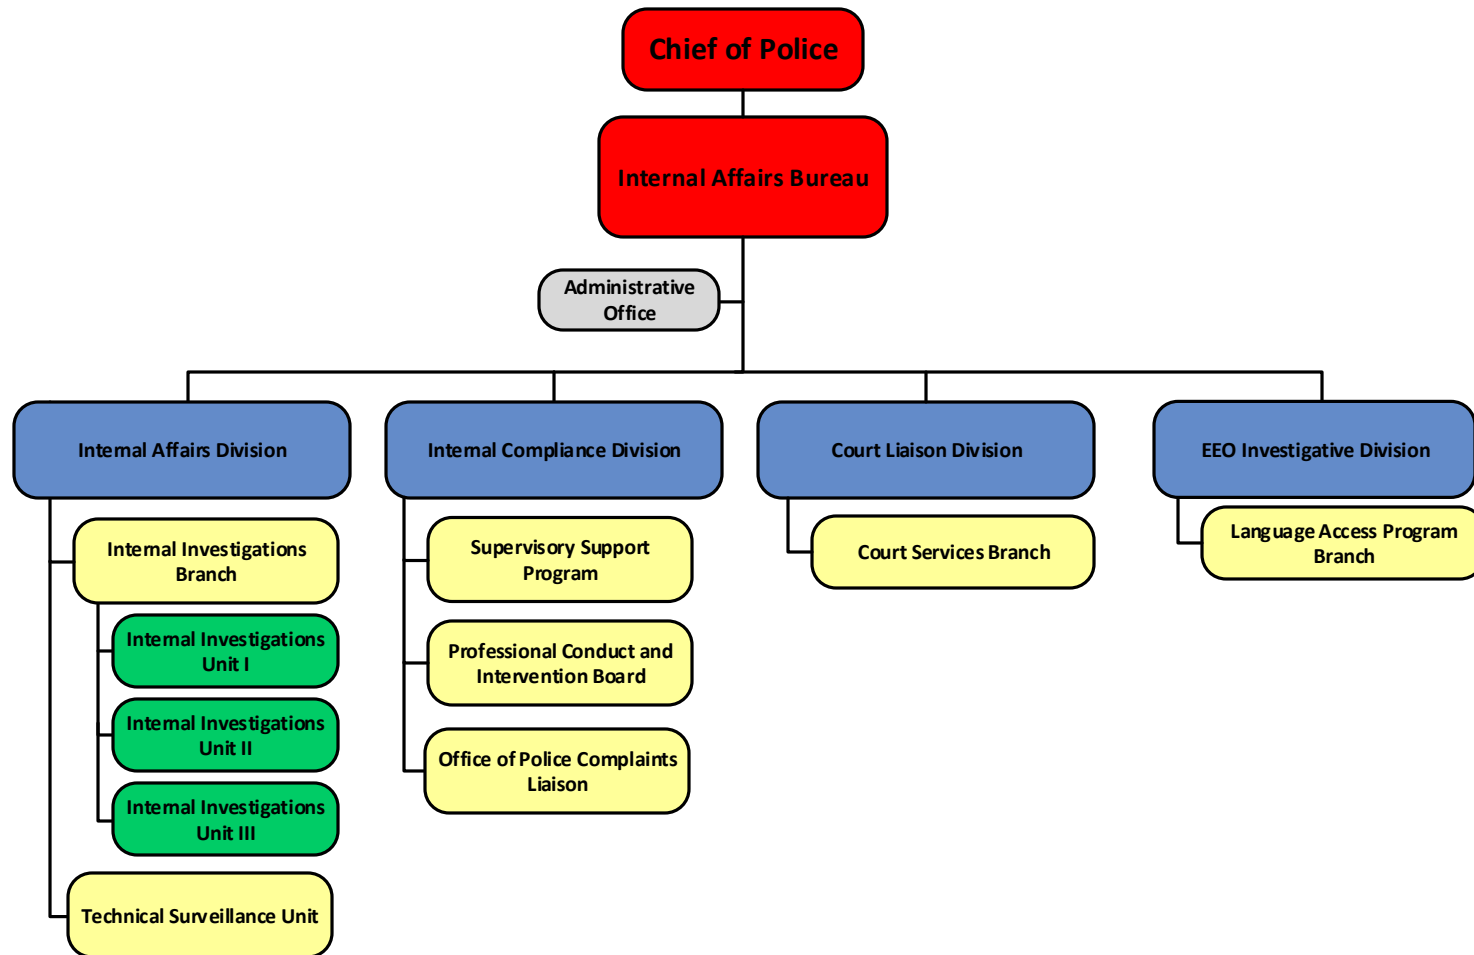

Metropolitan Police Department Washington, DC

Organizational Chart

August 9, 2017

Executive Office of the Chief of Police

April 23, 2017

Patrol Services North

April 23, 2017

Patrol Services South

April 23, 2017

Homeland Security Bureau

August 11, 2017

Investigative Services Bureau

August 9, 2017

Internal Affairs Bureau

April 23, 2017

Corporate Support Bureau