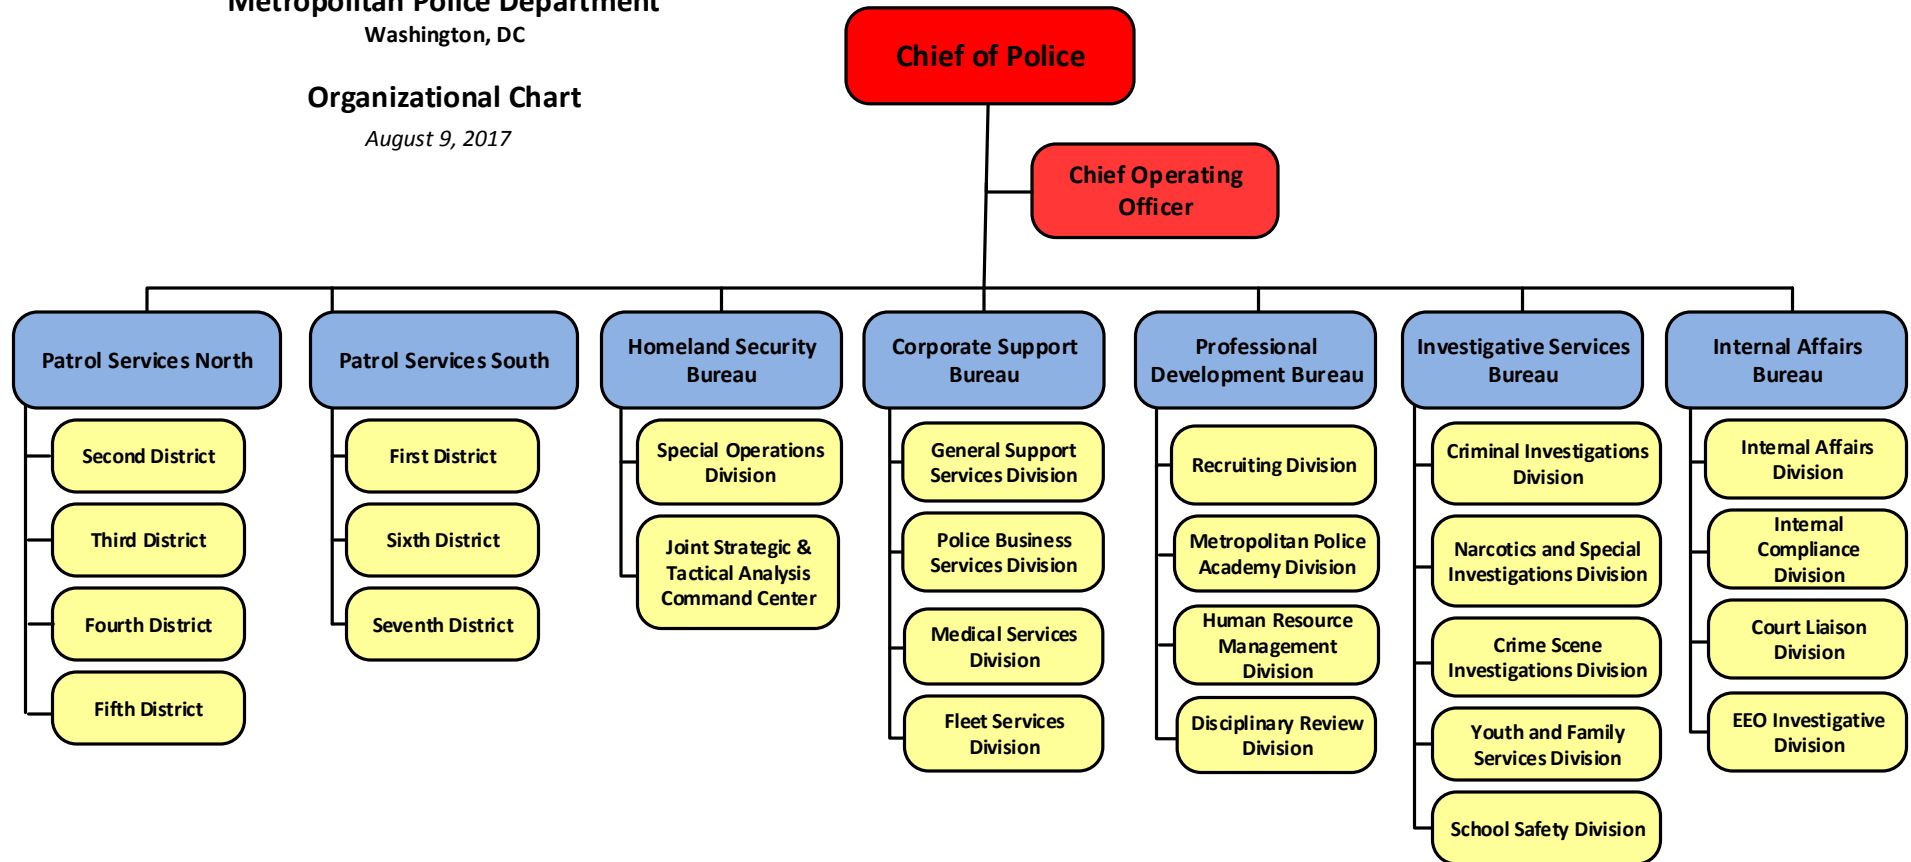

Metropolitan Police Department Washington, DC

Organizational Chart

August 9, 2017

Executive Office of the Chief of Police

April 23, 2017

Patrol Services North

April 23, 2017

Patrol Services South

April 23, 2017

Homeland Security Bureau

August 11, 2017

Investigative Services Bureau

August 9, 2017

Internal Affairs Bureau

April 23, 2017

Corporate Support Bureau