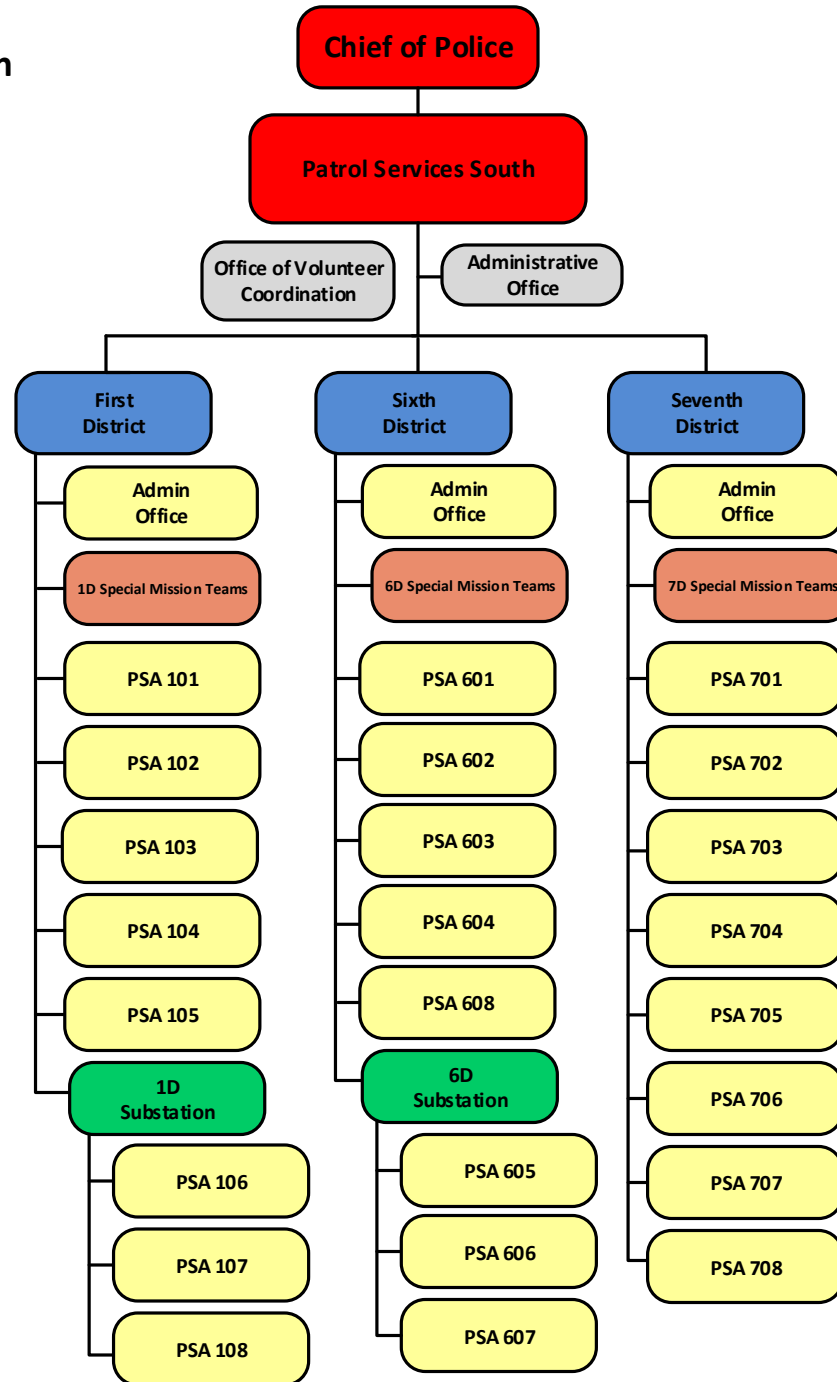

Metropolitan Police Department Washington, DC

Organizational Chart

August 9, 2017

Executive Office of the Chief of Police

April 23, 2017

Patrol Services North

April 23, 2017

Patrol Services South

April 23, 2017

Homeland Security Bureau

August 11, 2017

Investigative Services Bureau

August 9, 2017

Internal Affairs Bureau

April 23, 2017

Corporate Support Bureau