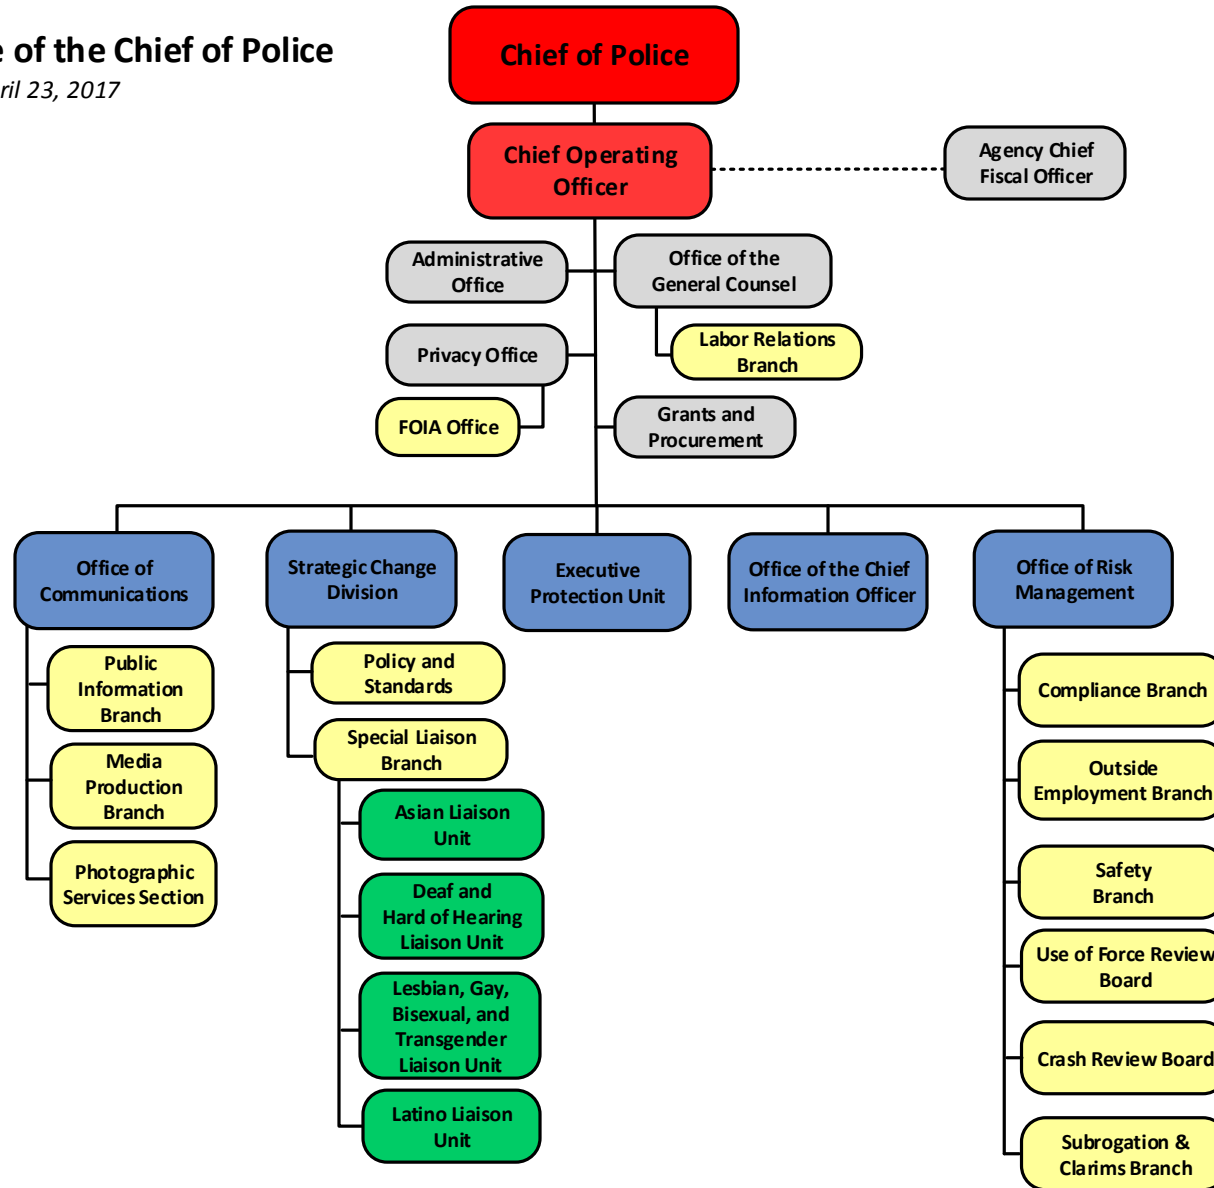

Metropolitan Police Department Washington, DC

Organizational Chart

August 9, 2017

Executive Office of the Chief of Police

April 23, 2017

Patrol Services North

April 23, 2017

Patrol Services South

April 23, 2017

Homeland Security Bureau

August 11, 2017

Investigative Services Bureau

August 9, 2017

Internal Affairs Bureau

April 23, 2017

Corporate Support Bureau