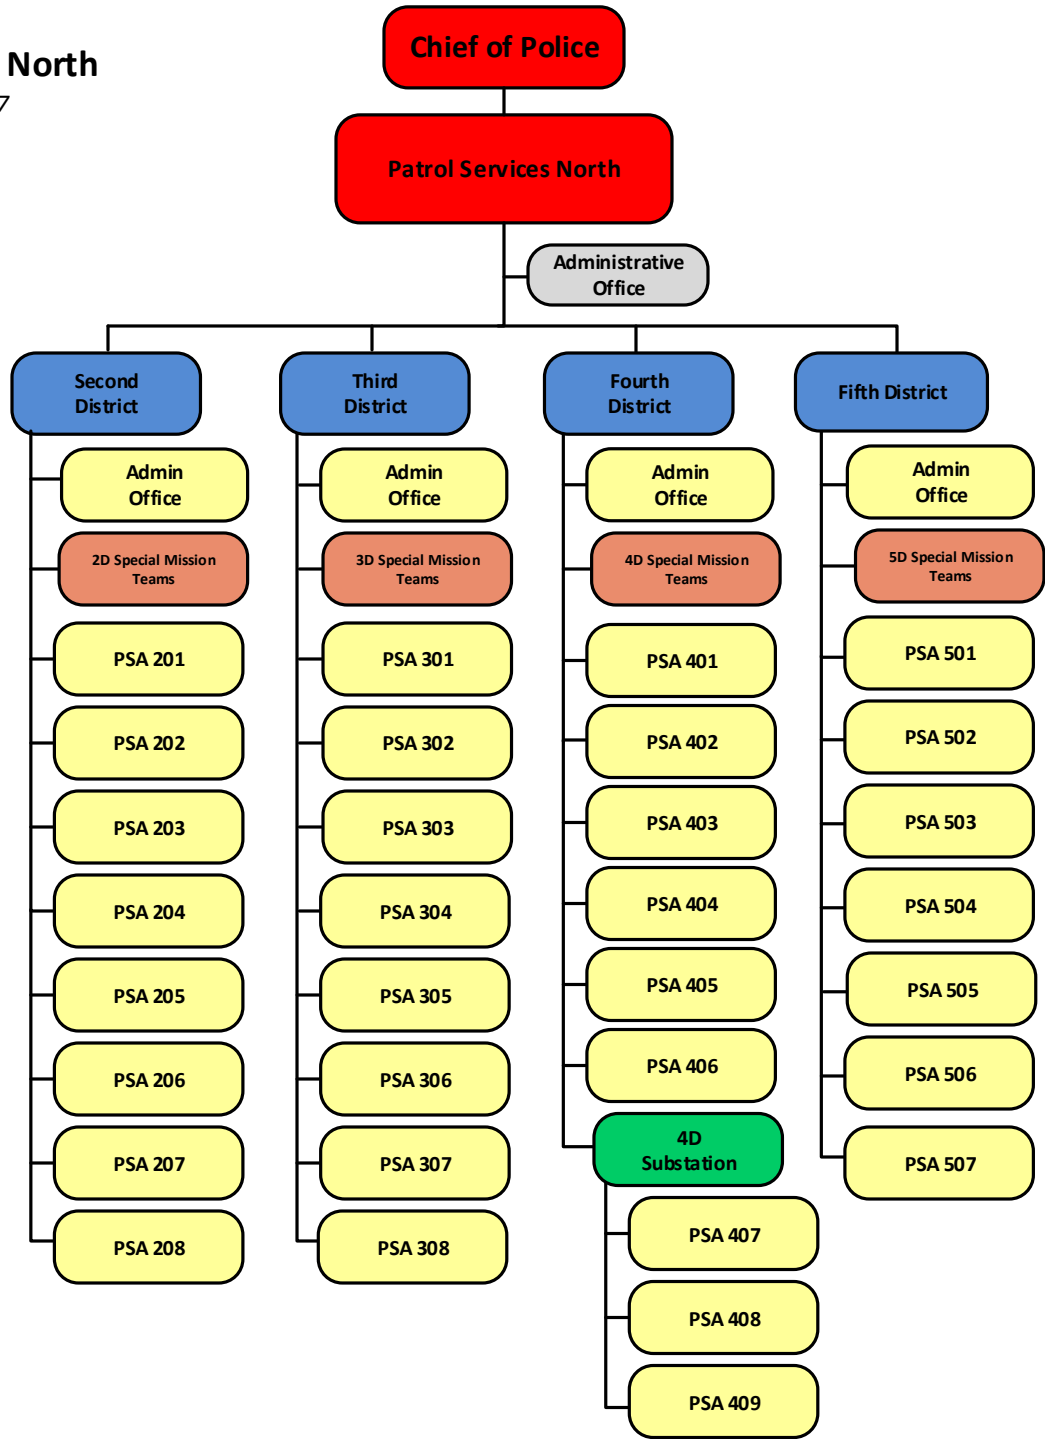

Metropolitan Police Department Washington, DC

Organizational Chart

August 9, 2017

Executive Office of the Chief of Police

April 23, 2017

Patrol Services North

April 23, 2017

Patrol Services South

April 23, 2017

Homeland Security Bureau

August 11, 2017

Investigative Services Bureau

August 9, 2017

Internal Affairs Bureau

April 23, 2017

Corporate Support Bureau