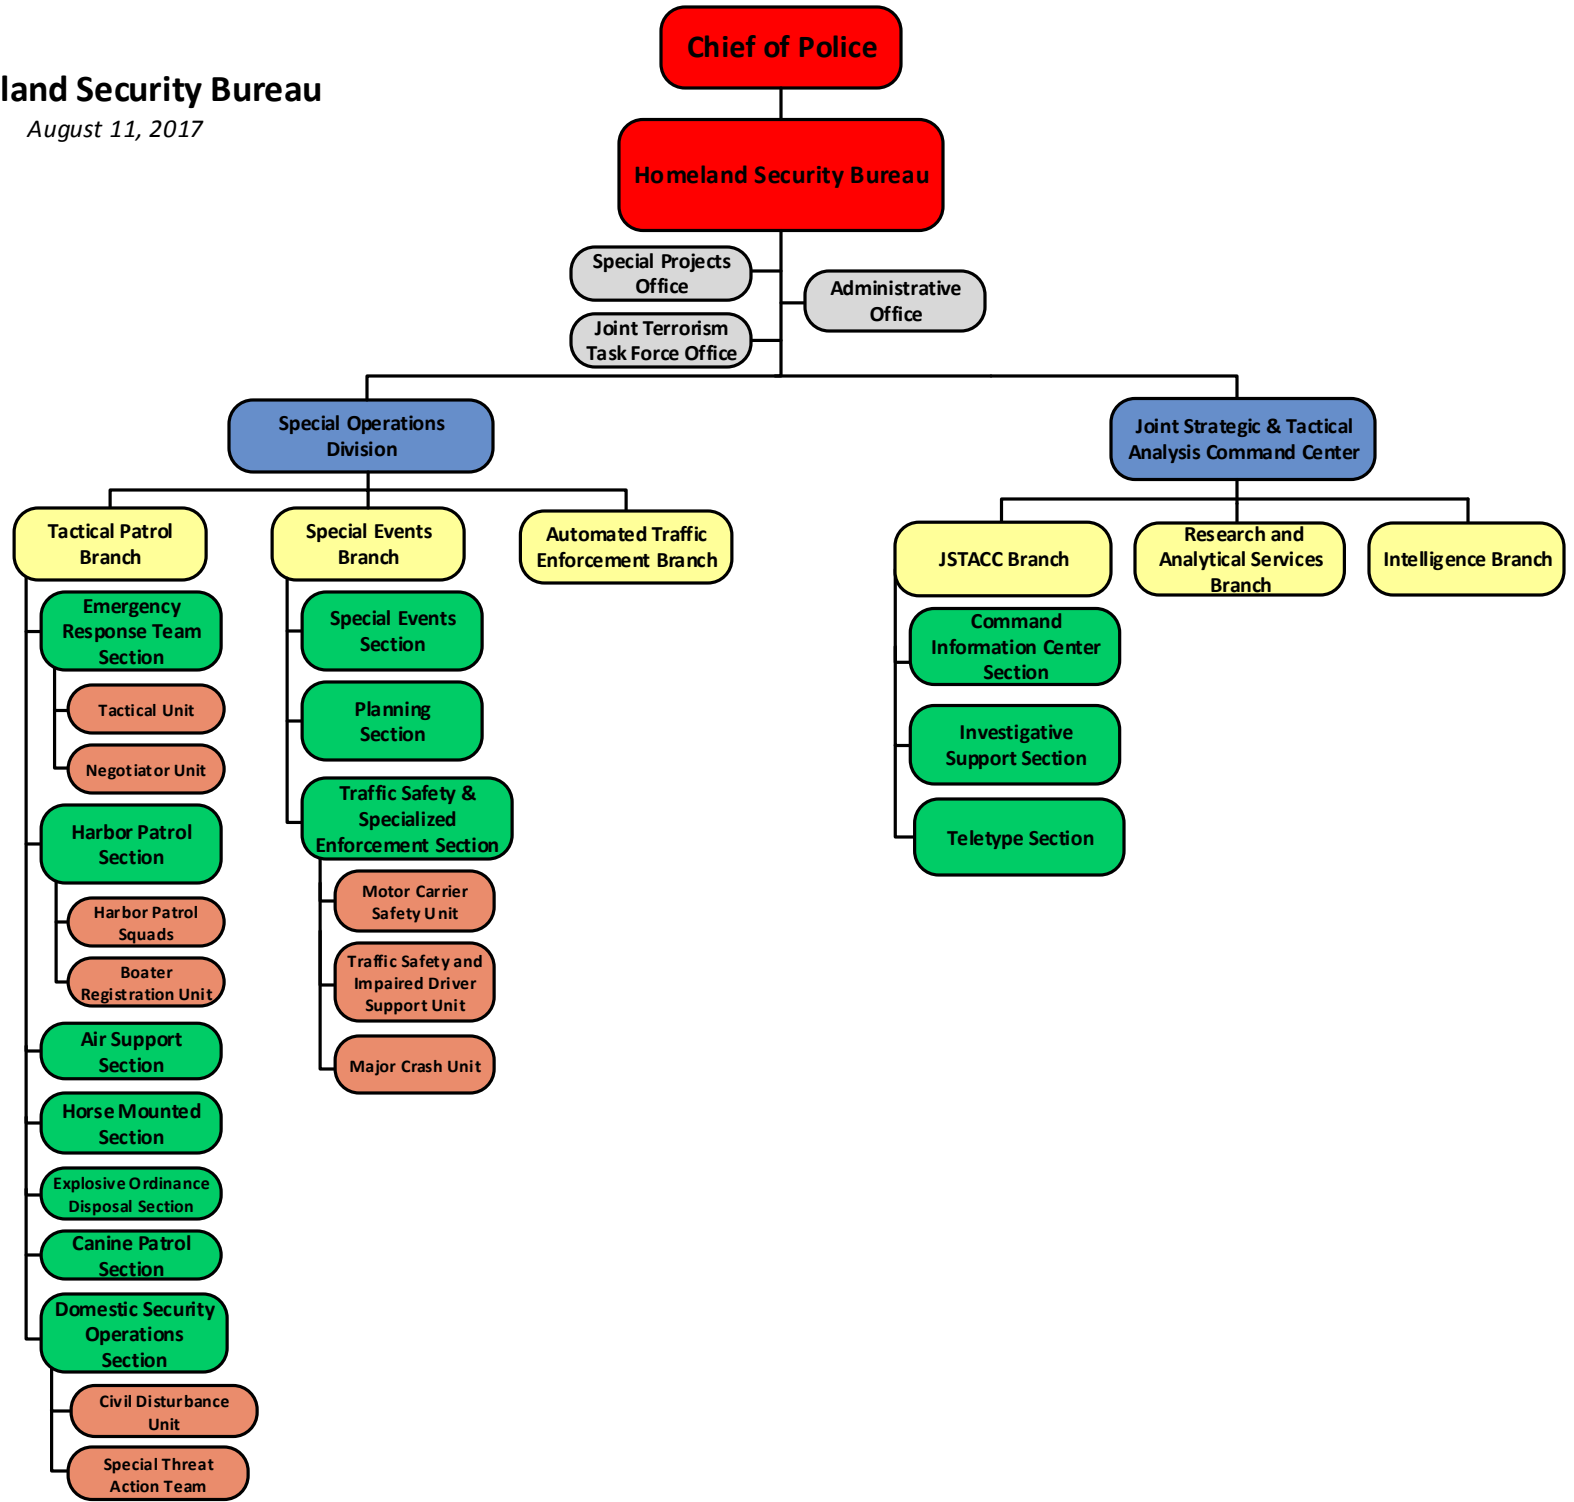

Metropolitan Police Department Washington, DC

Organizational Chart

August 9, 2017

Executive Office of the Chief of Police

April 23, 2017

Patrol Services North

April 23, 2017

Patrol Services South

April 23, 2017

Homeland Security Bureau

August 11, 2017

Investigative Services Bureau

August 9, 2017

Internal Affairs Bureau

April 23, 2017

Corporate Support Bureau