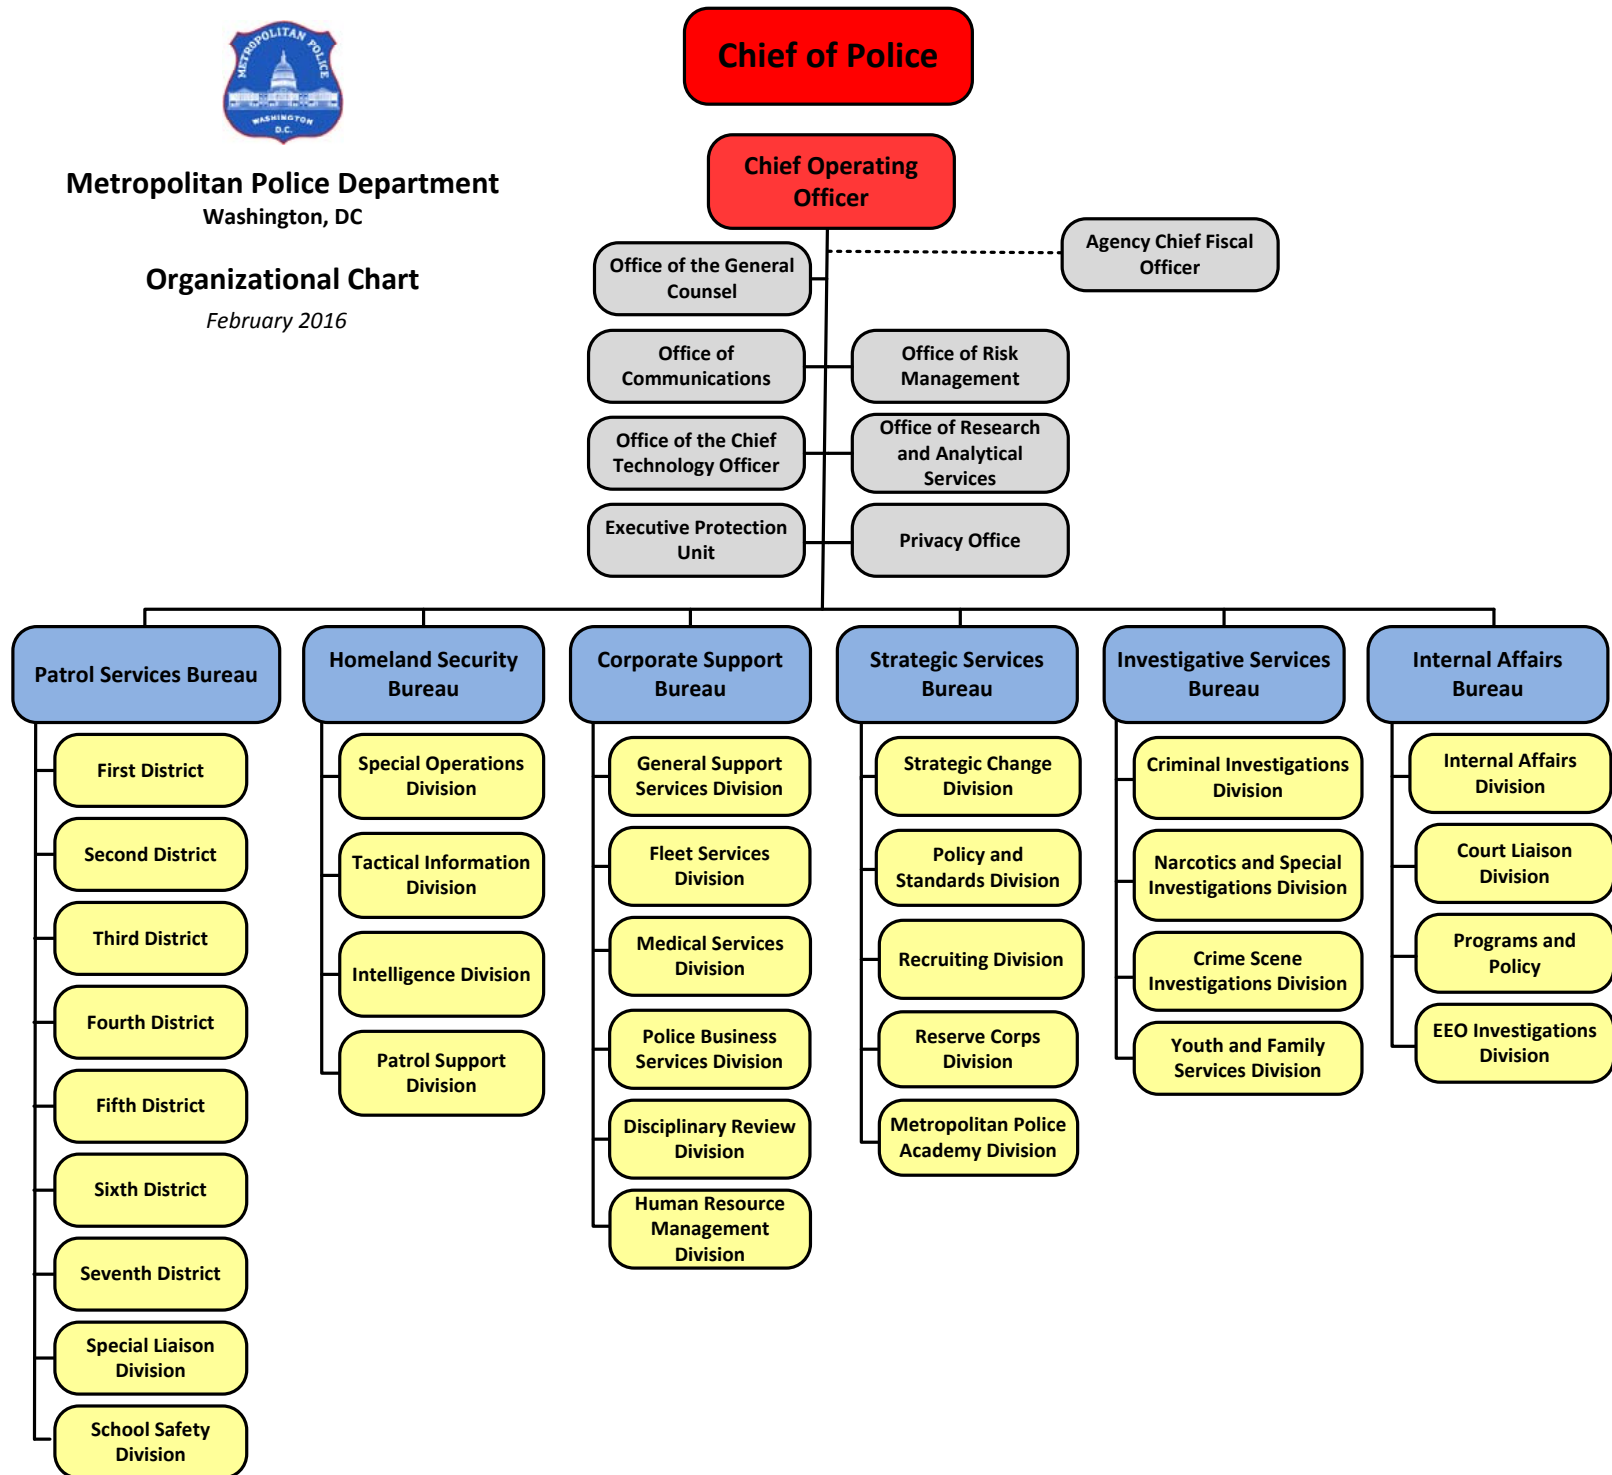

Metropolitan Police Department
Washington, DC

Organizational Chart

February 2016

Executive Office of the Chief of Police

Patrol Services Bureau

Homeland Security Bureau

Corporate Support Bureau

Strategic Services Bureau

Investigative Services Bureau

Internal Affairs Bureau