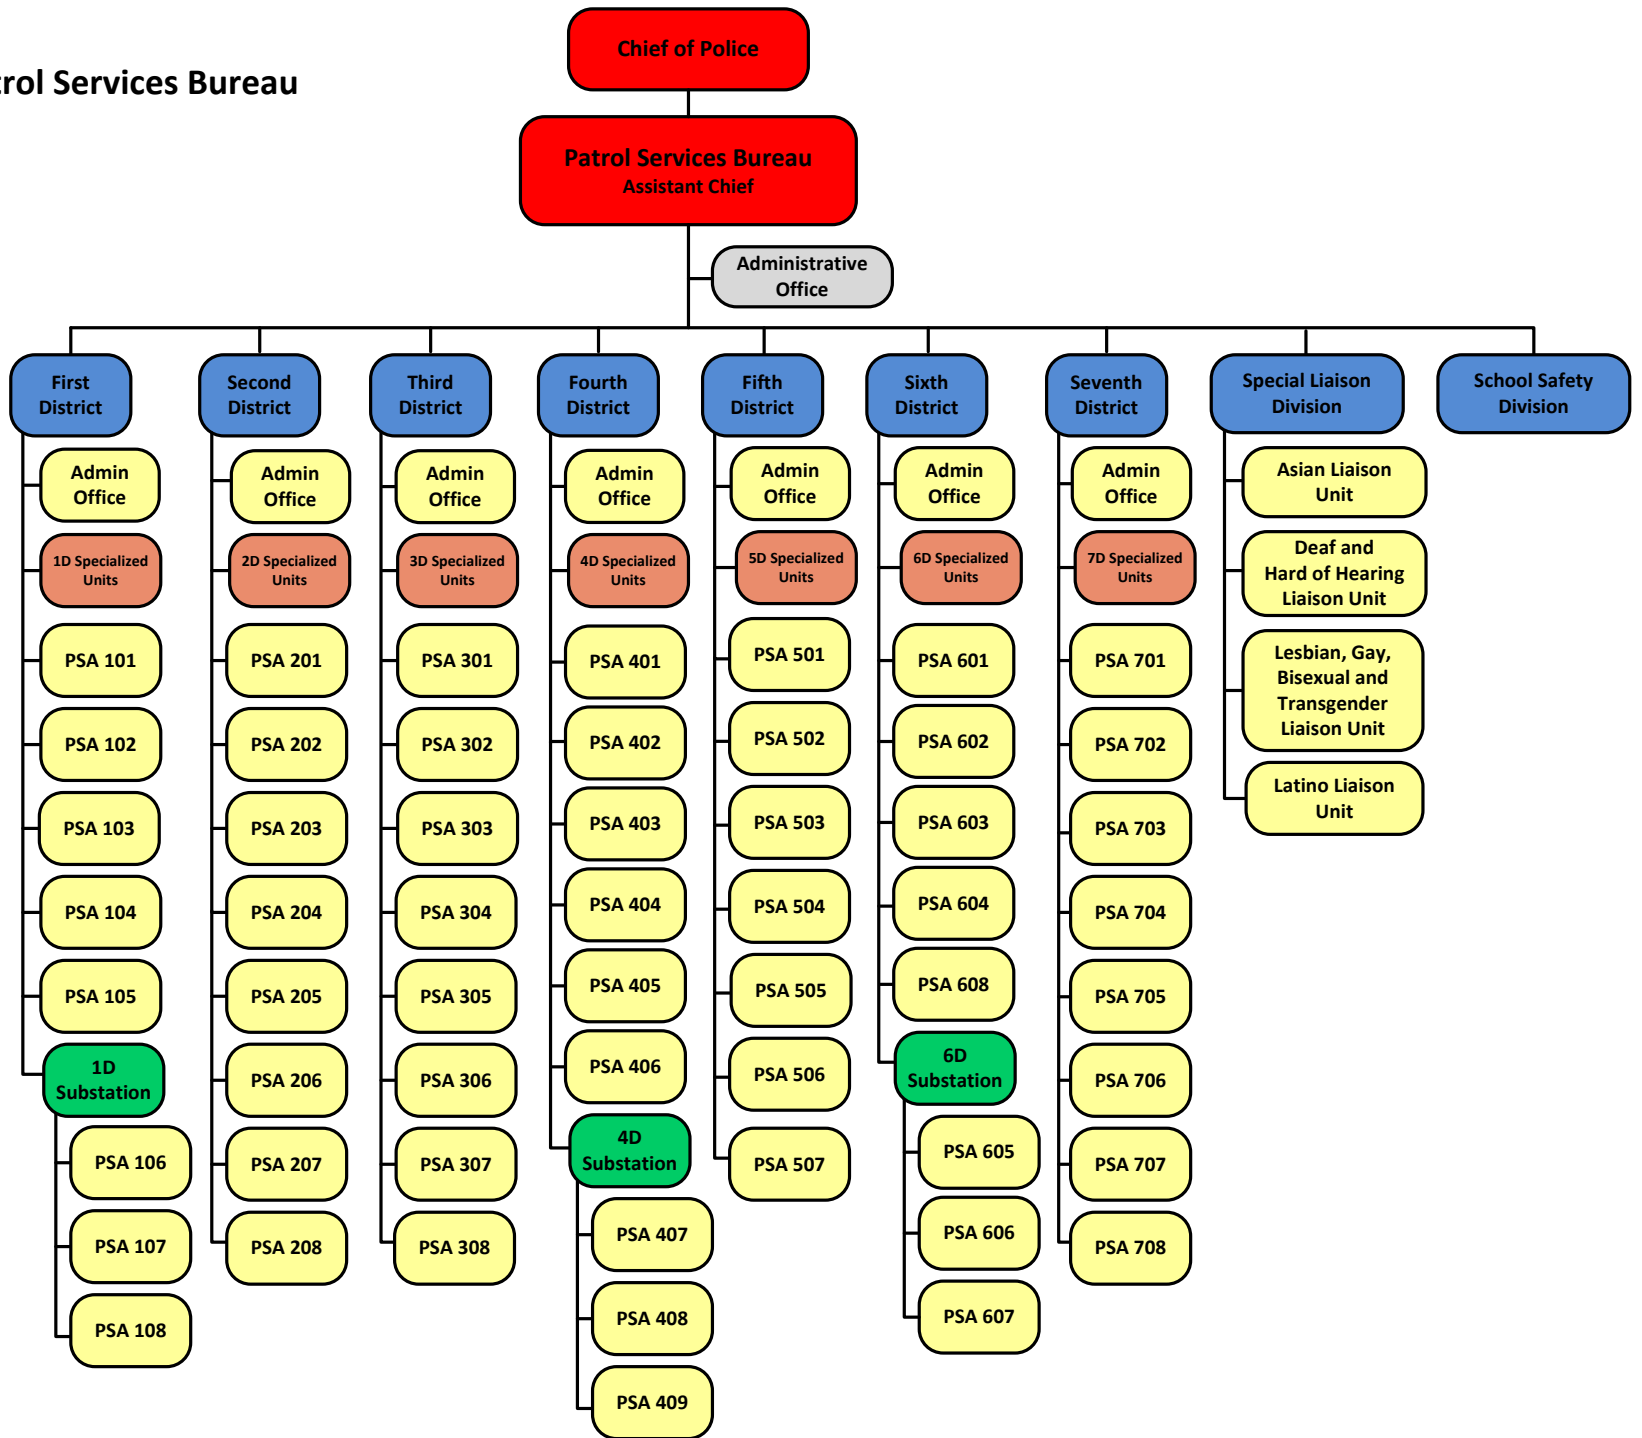

Metropolitan Police Department
Washington, DC

Organizational Chart

February 2016

Executive Office of the Chief of Police

Patrol Services Bureau

Homeland Security Bureau

Corporate Support Bureau

Strategic Services Bureau

Investigative Services Bureau

Internal Affairs Bureau