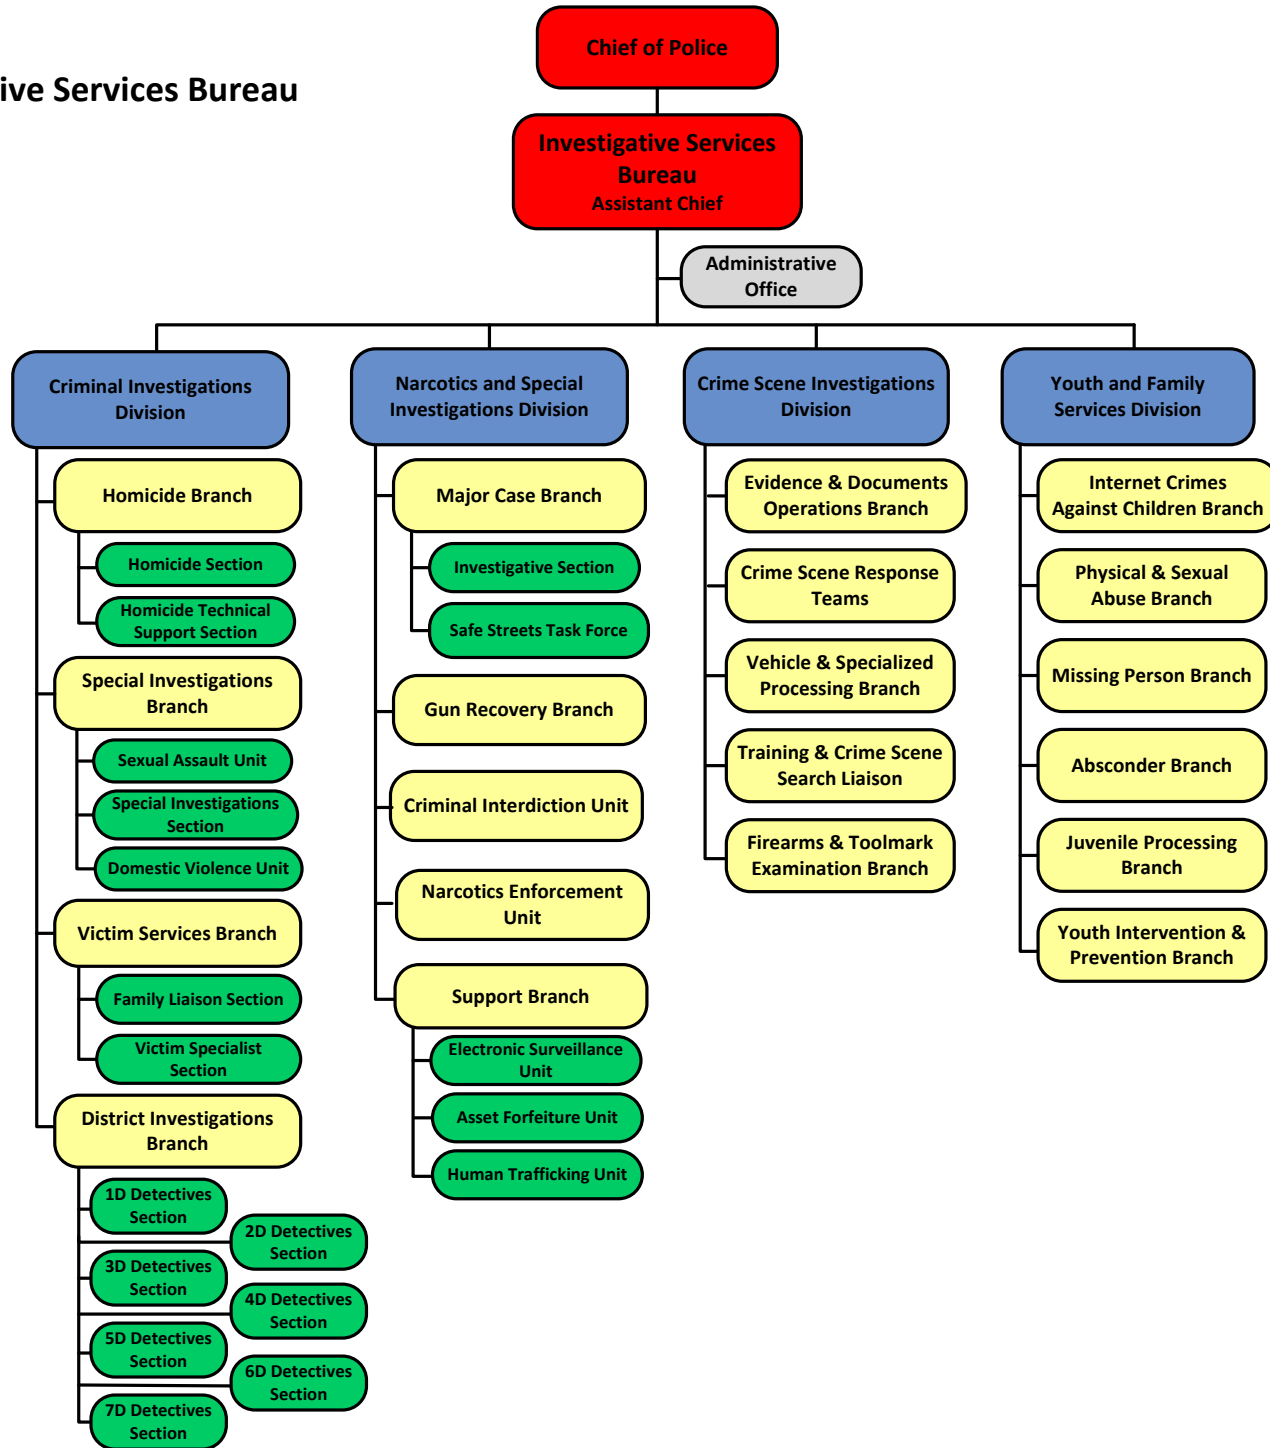

Metropolitan Police Department
Washington, DC

Organizational Chart

February 2016

Executive Office of the Chief of Police

Patrol Services Bureau

Homeland Security Bureau

Corporate Support Bureau

Strategic Services Bureau

Investigative Services Bureau

Internal Affairs Bureau