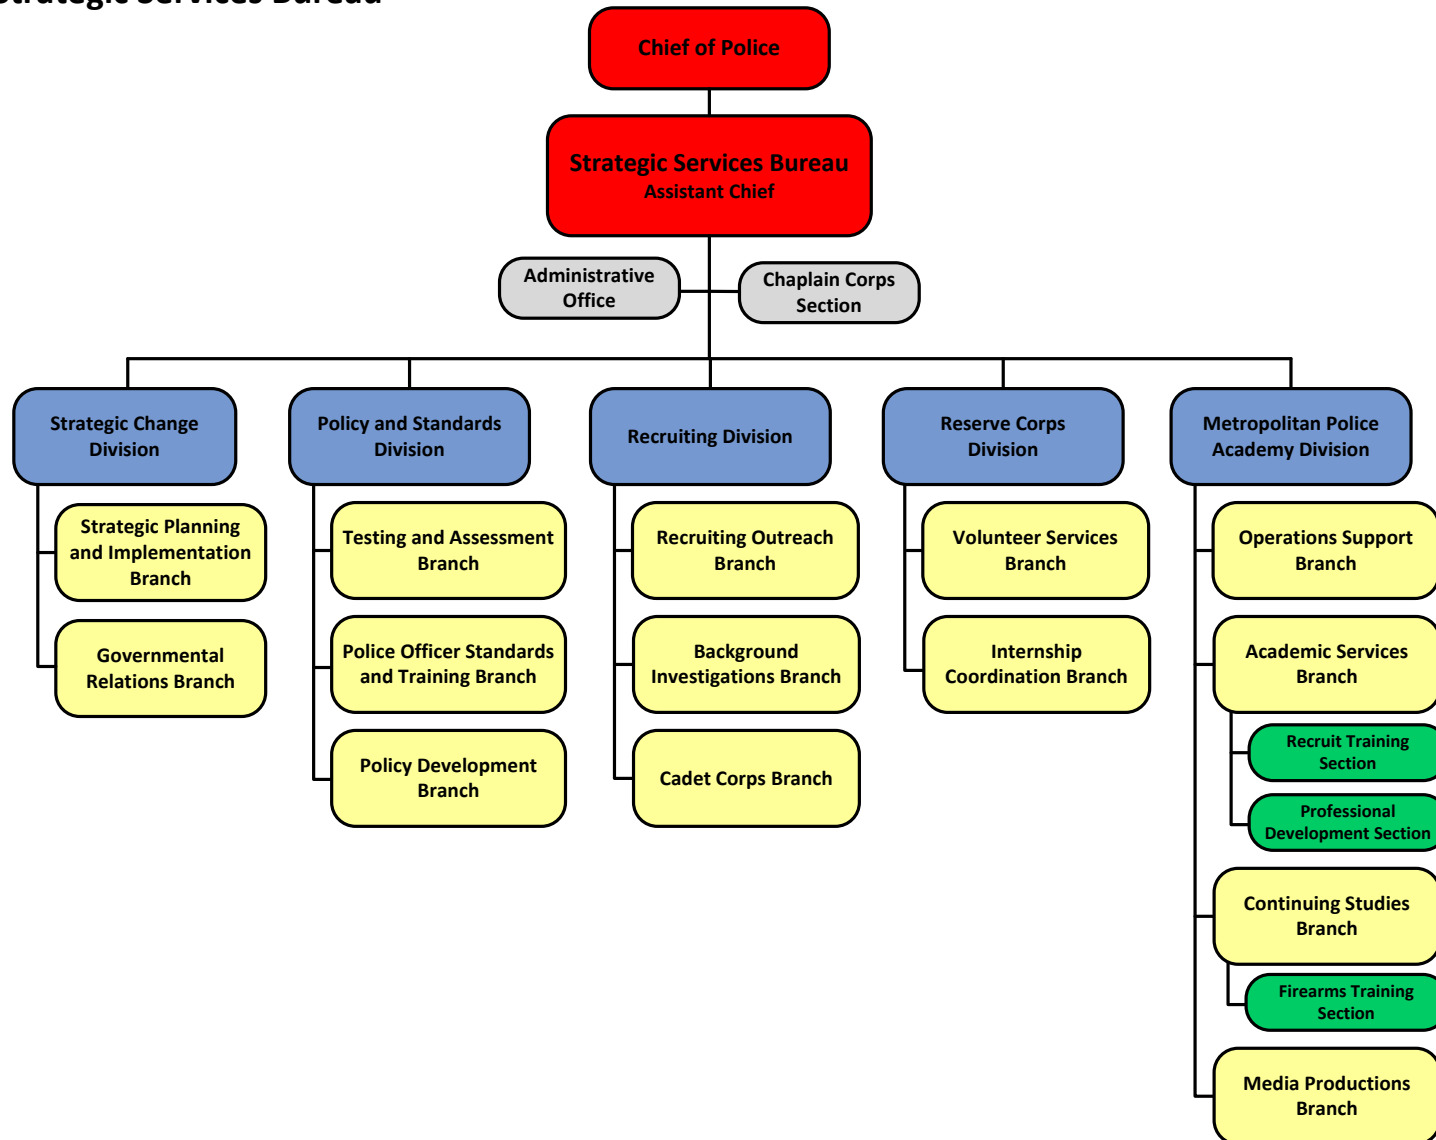

Metropolitan Police Department
Washington, DC

Organizational Chart

February 2016

Executive Office of the Chief of Police

Patrol Services Bureau

Homeland Security Bureau

Corporate Support Bureau

Strategic Services Bureau

Investigative Services Bureau

Internal Affairs Bureau