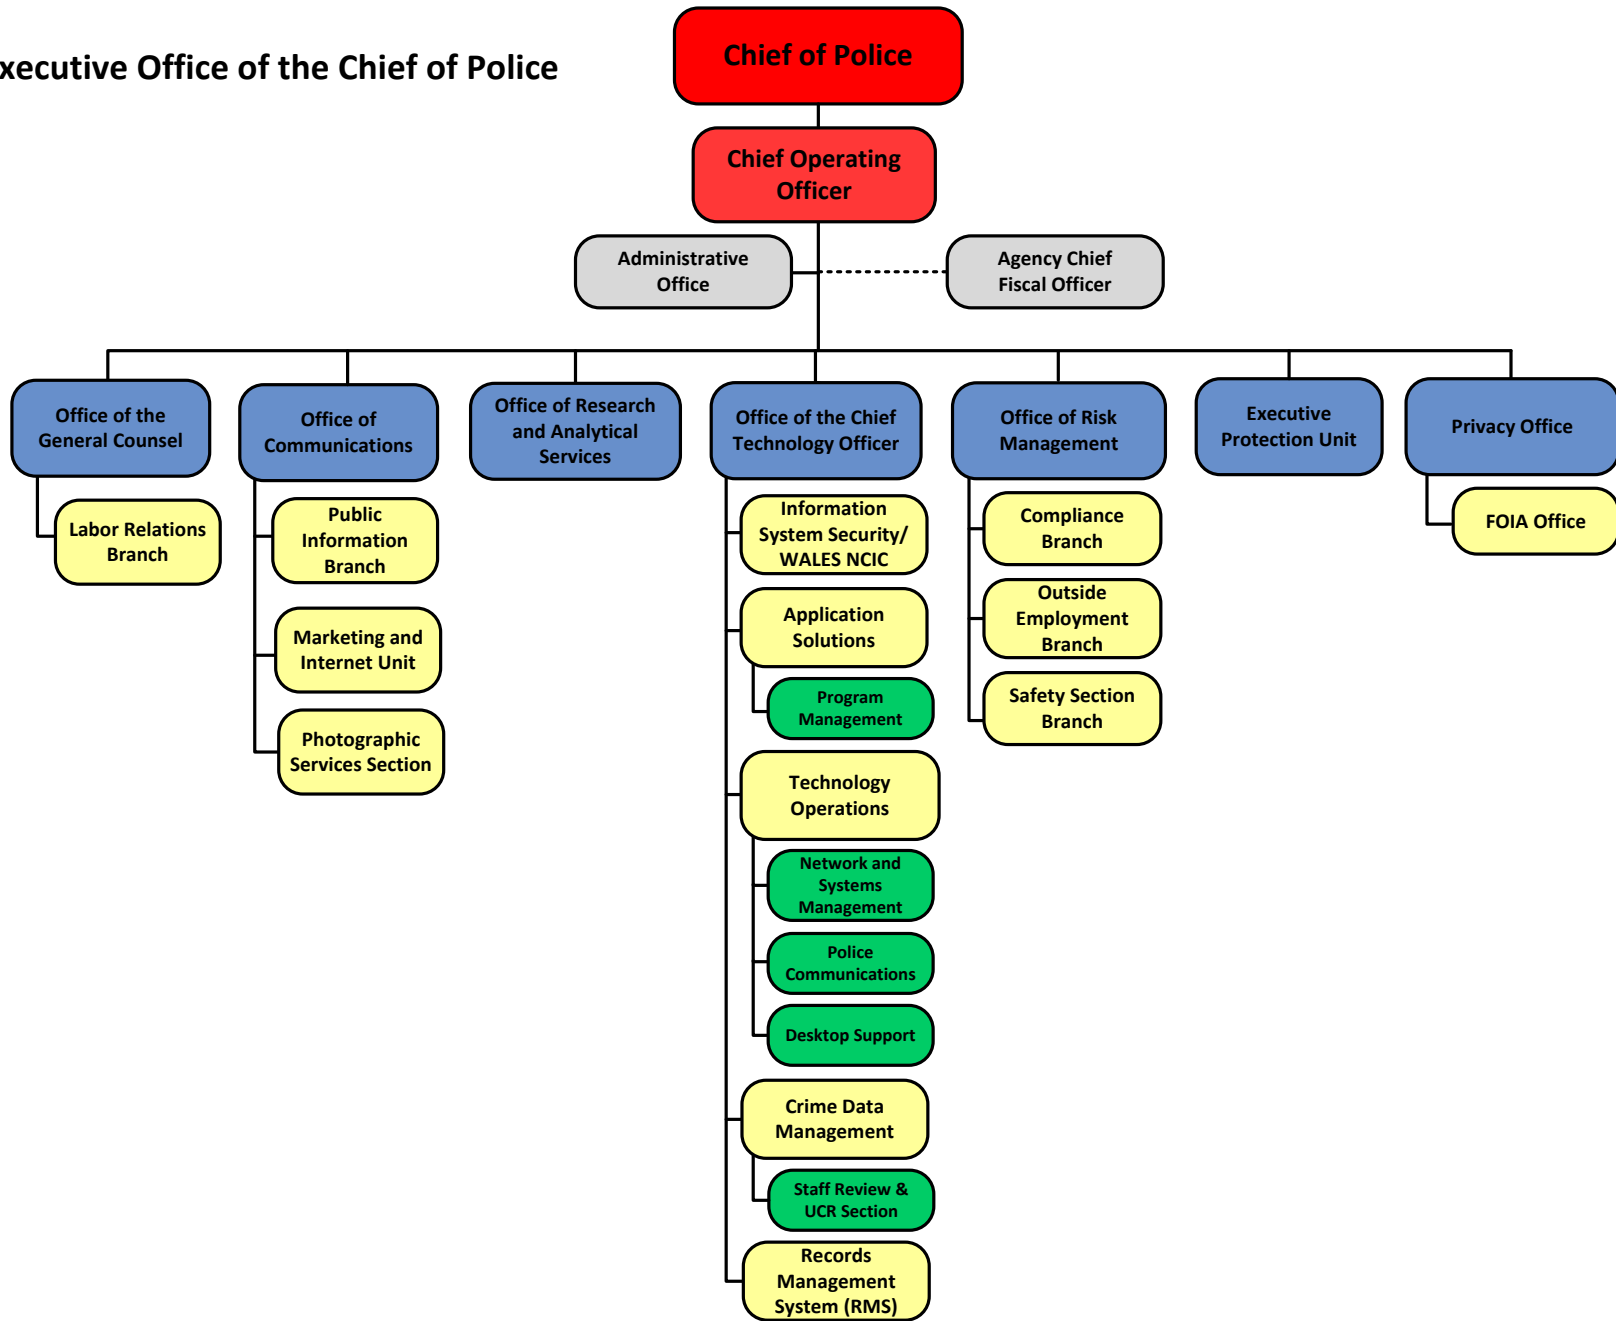

Metropolitan Police Department
Washington, DC

Organizational Chart

February 2016

Executive Office of the Chief of Police

Patrol Services Bureau

Homeland Security Bureau

Corporate Support Bureau

Strategic Services Bureau

Investigative Services Bureau

Internal Affairs Bureau