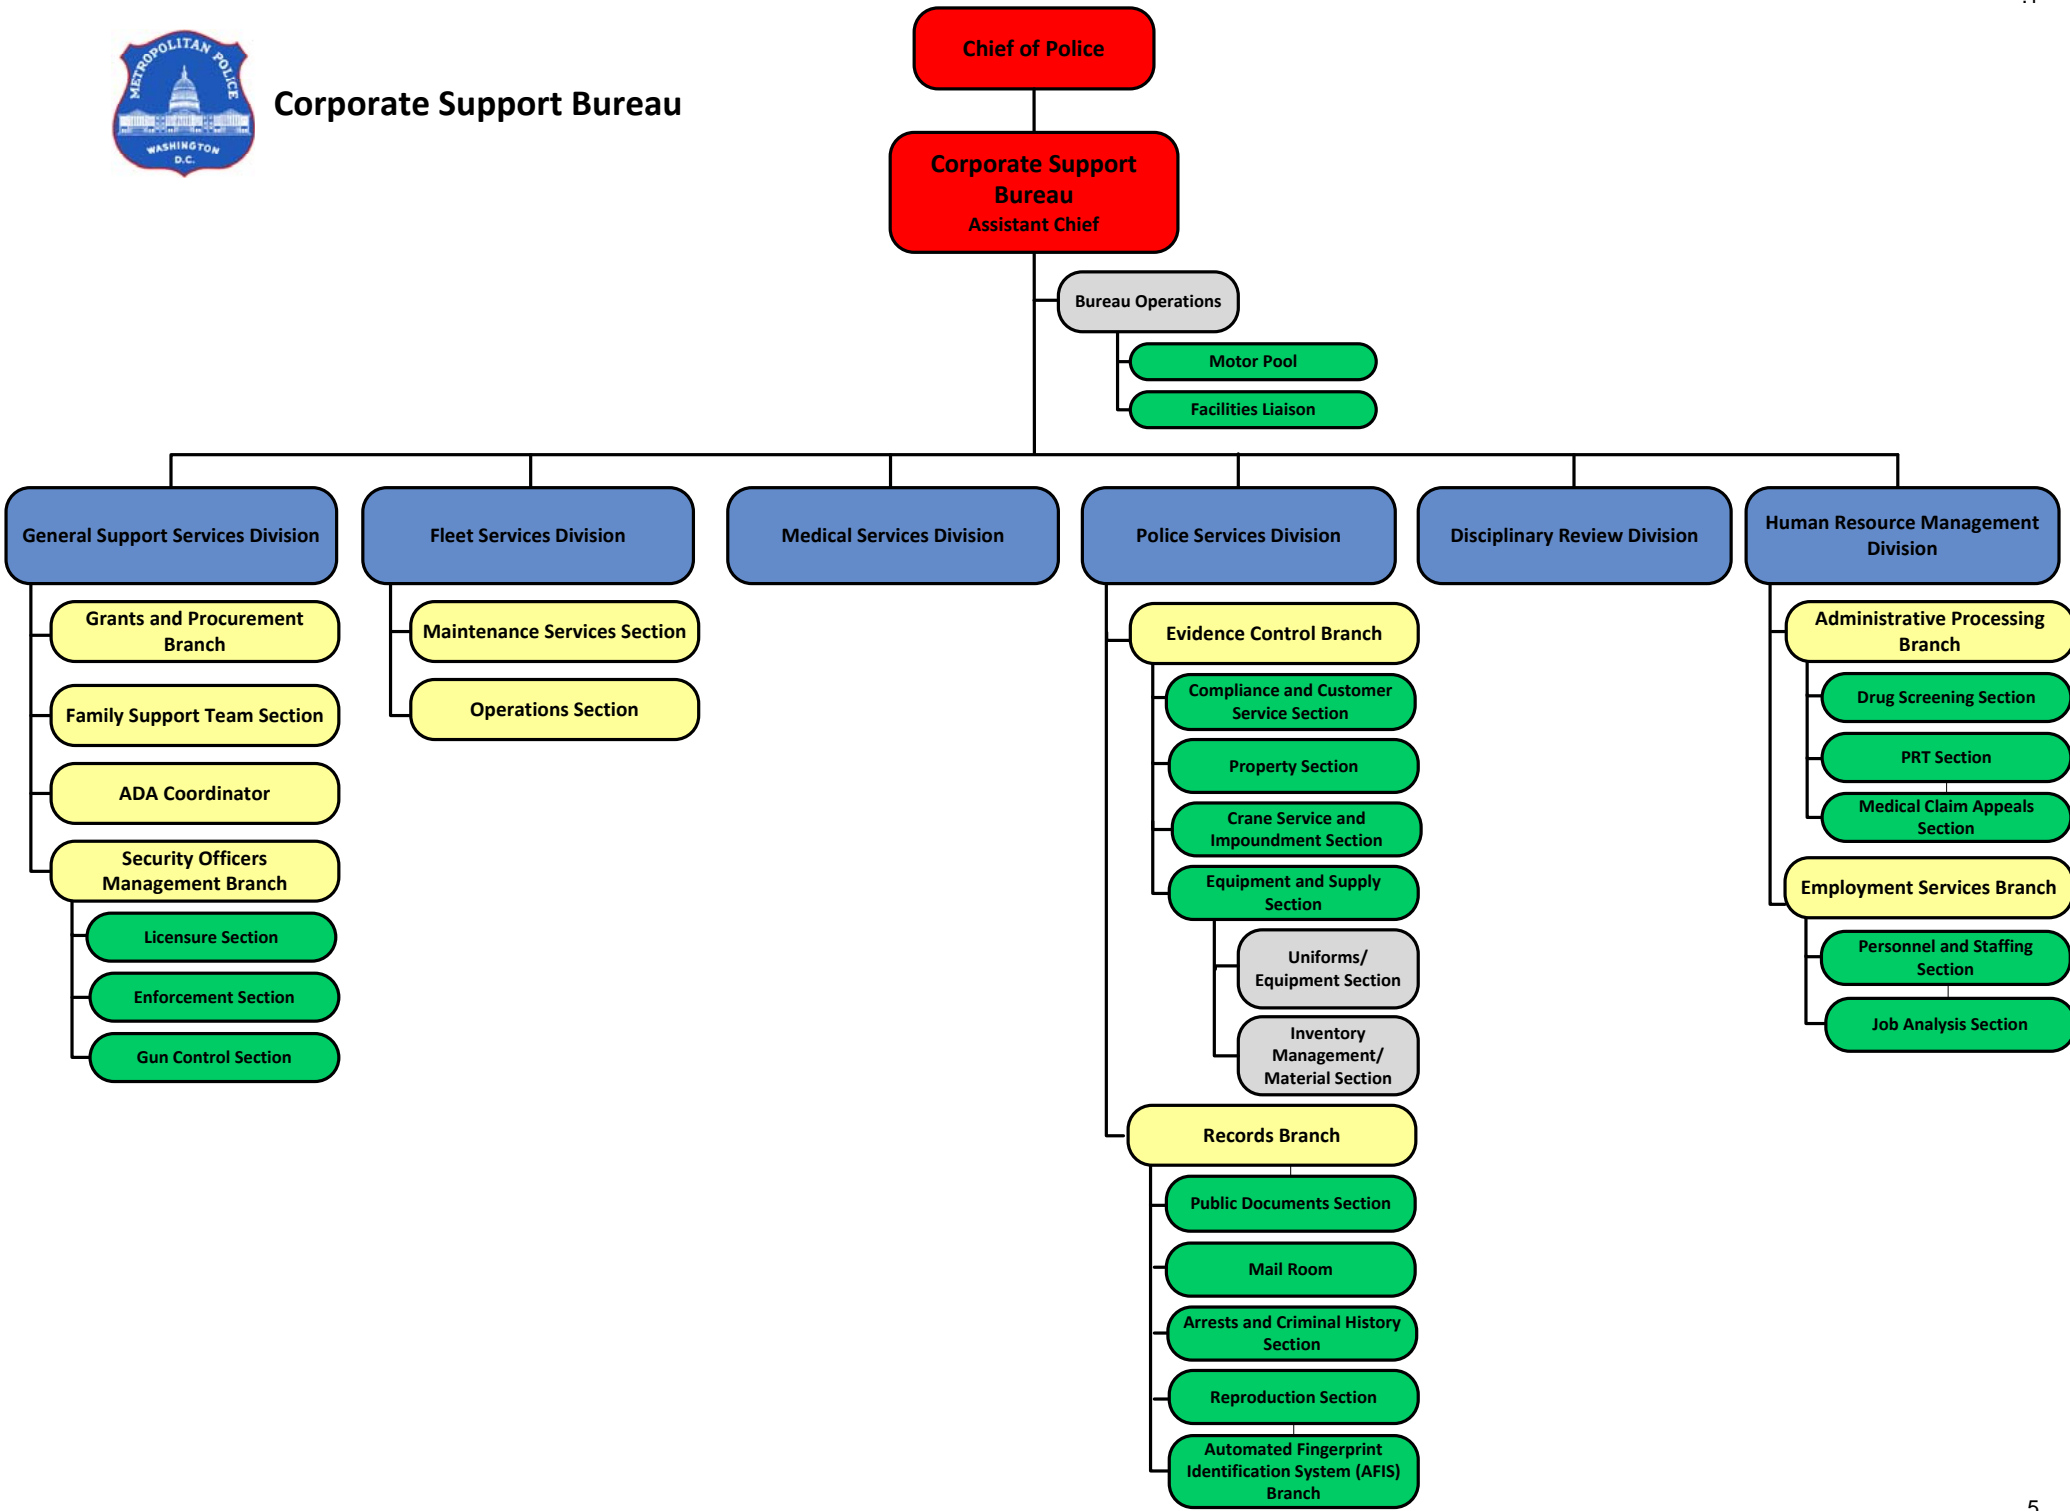

Metropolitan Police Department
Washington, DC

Organizational Chart

February 2016

Executive Office of the Chief of Police

Patrol Services Bureau

Homeland Security Bureau

Corporate Support Bureau

Strategic Services Bureau

Investigative Services Bureau

Internal Affairs Bureau