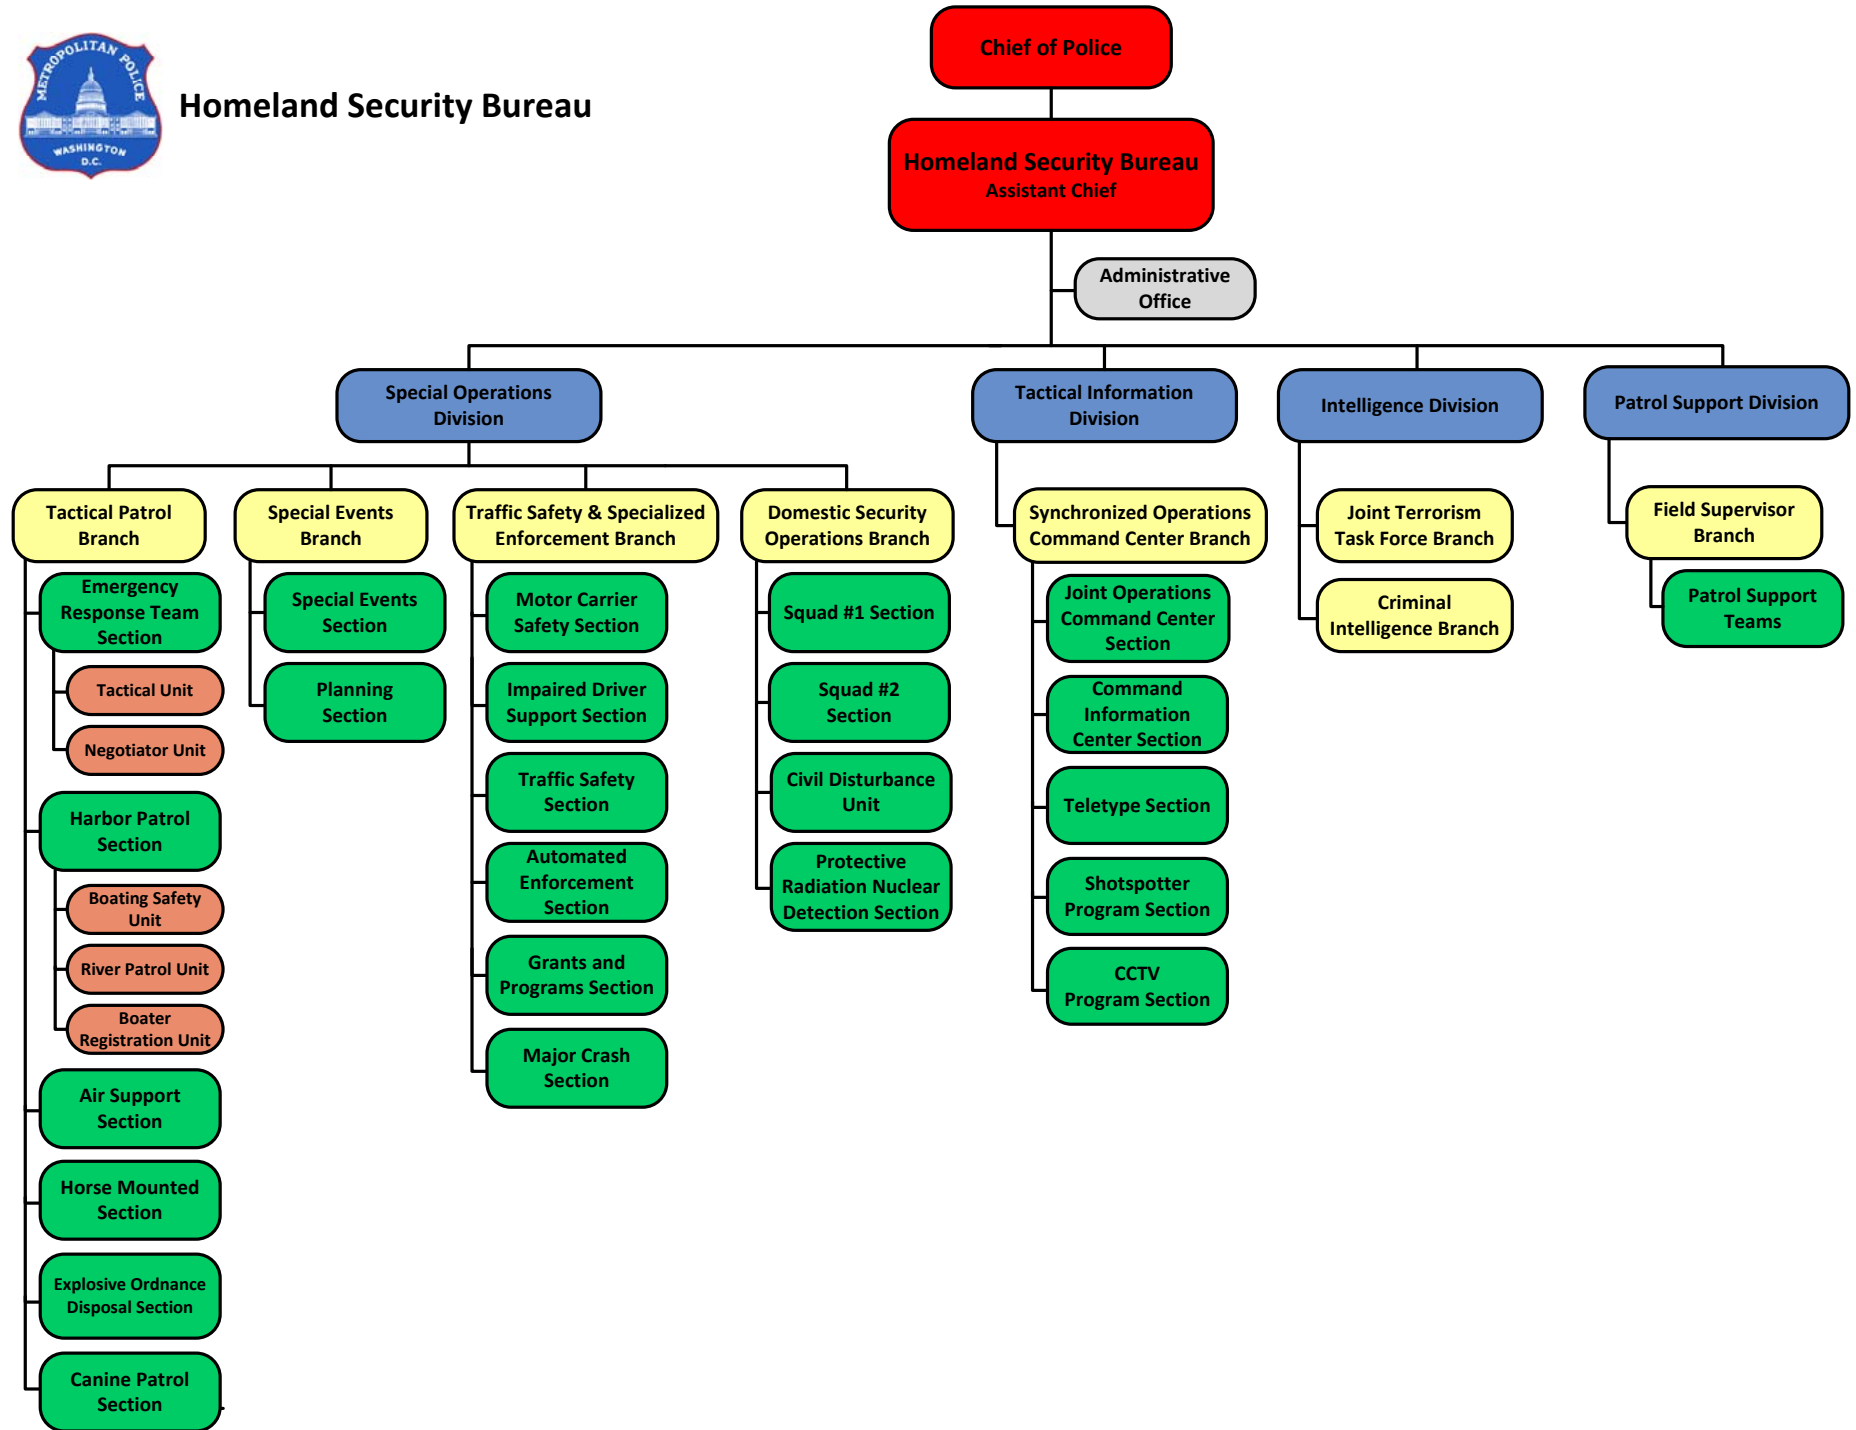

Metropolitan Police Department
Washington, DC

Organizational Chart

February 2016

Executive Office of the Chief of Police

Patrol Services Bureau

Homeland Security Bureau

Corporate Support Bureau

Strategic Services Bureau

Investigative Services Bureau

Internal Affairs Bureau