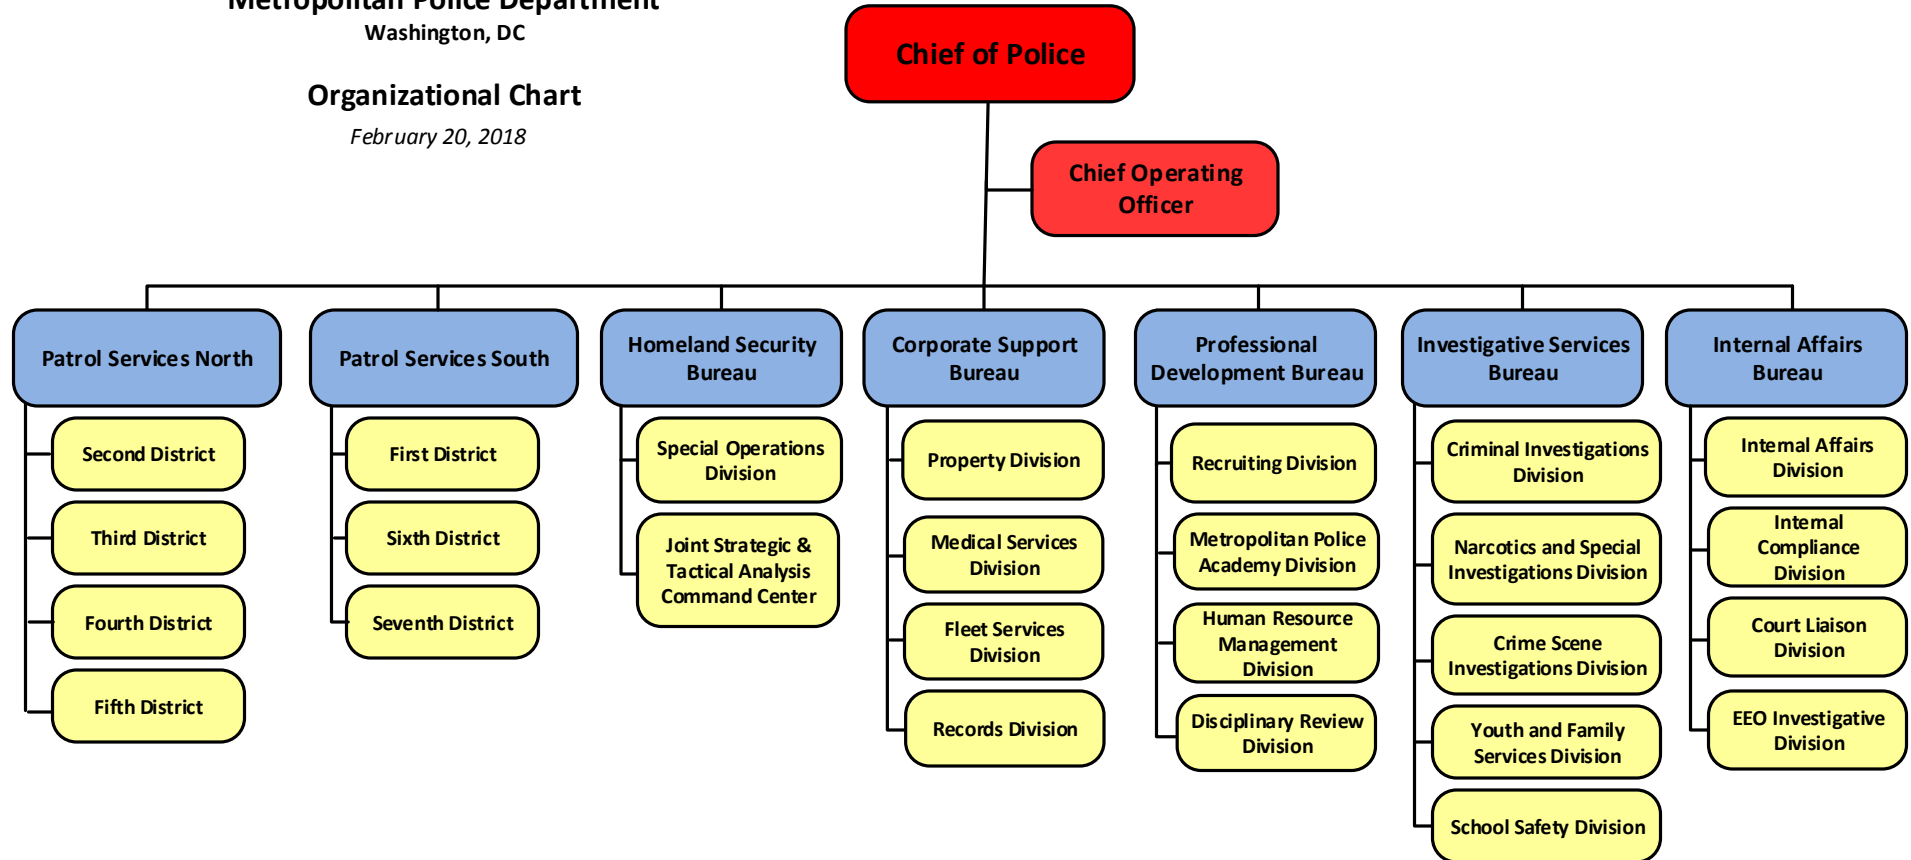

**Metropolitan Police Department**  
Washington, DC

**Organizational Chart**

February 20, 2018

# Executive Office of the Chief of Police

December 1, 2017