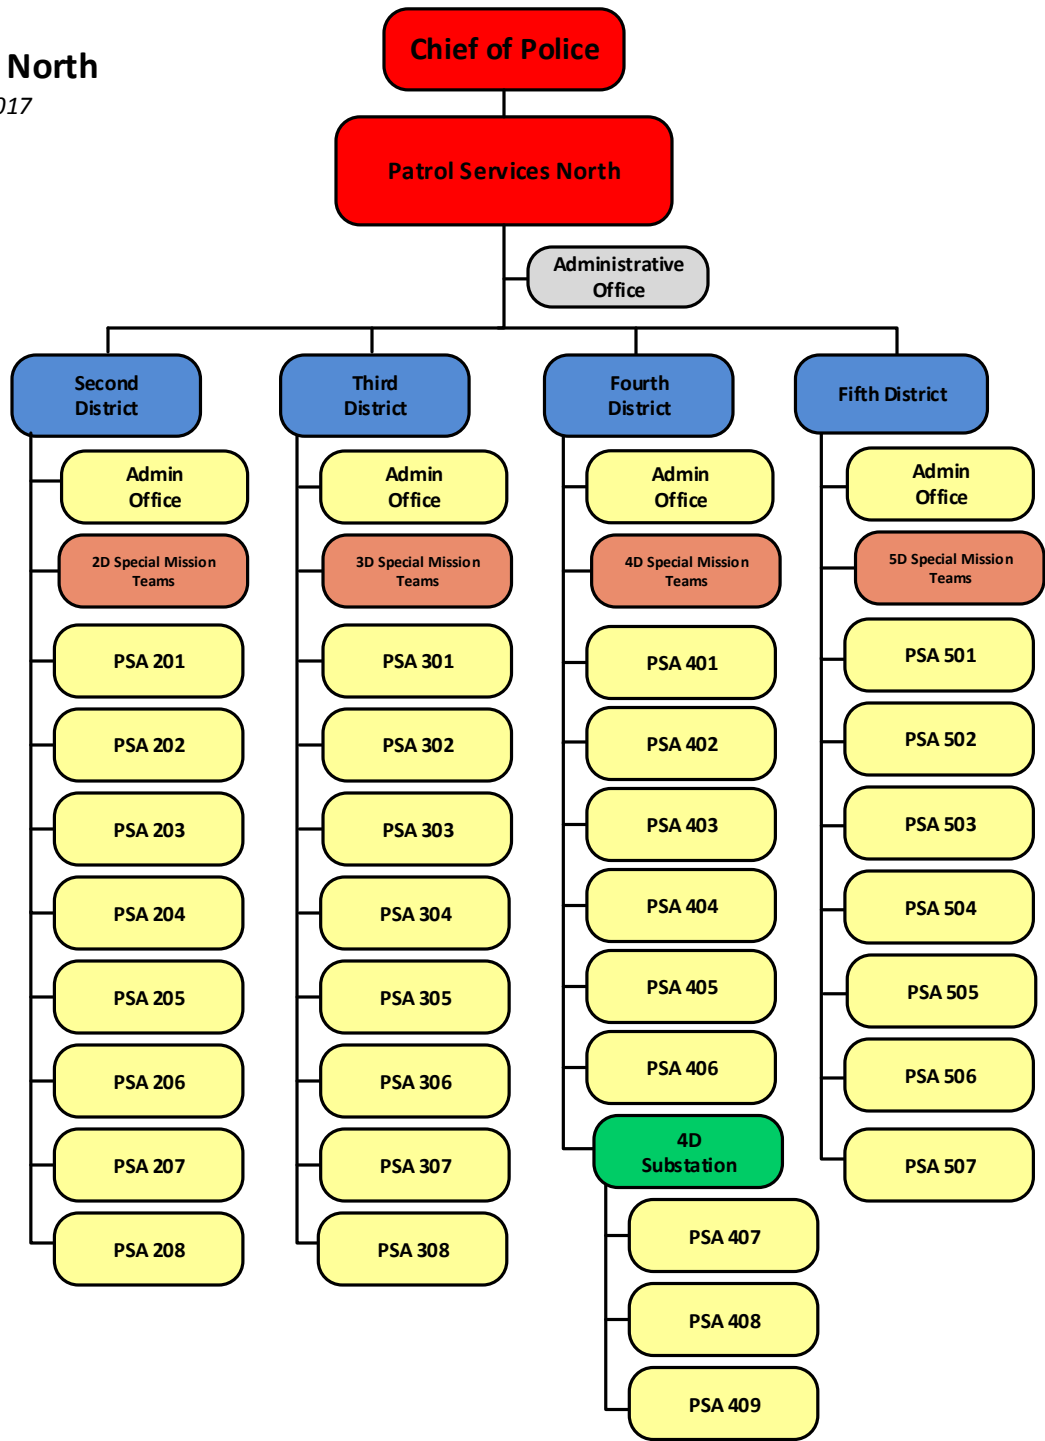

**Metropolitan Police Department**  
Washington, DC

**Organizational Chart**

February 20, 2018

# Executive Office of the Chief of Police

December 1, 2017

# Patrol Services North

December 1, 2017