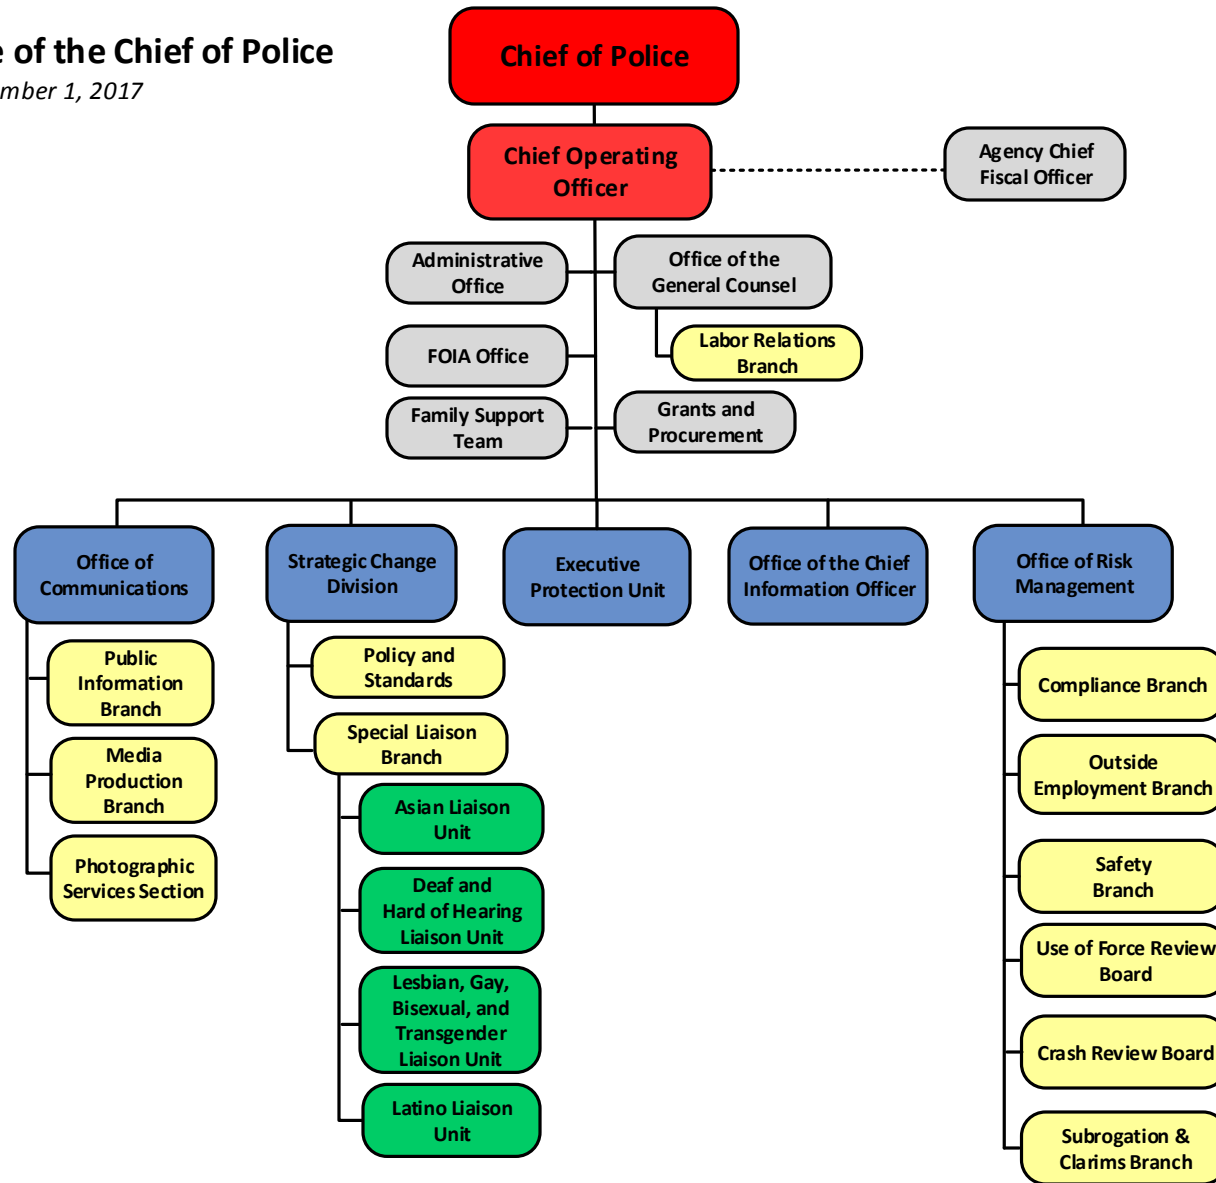

**Metropolitan Police Department**  
Washington, DC

**Organizational Chart**

February 20, 2018

# Executive Office of the Chief of Police

December 1, 2017