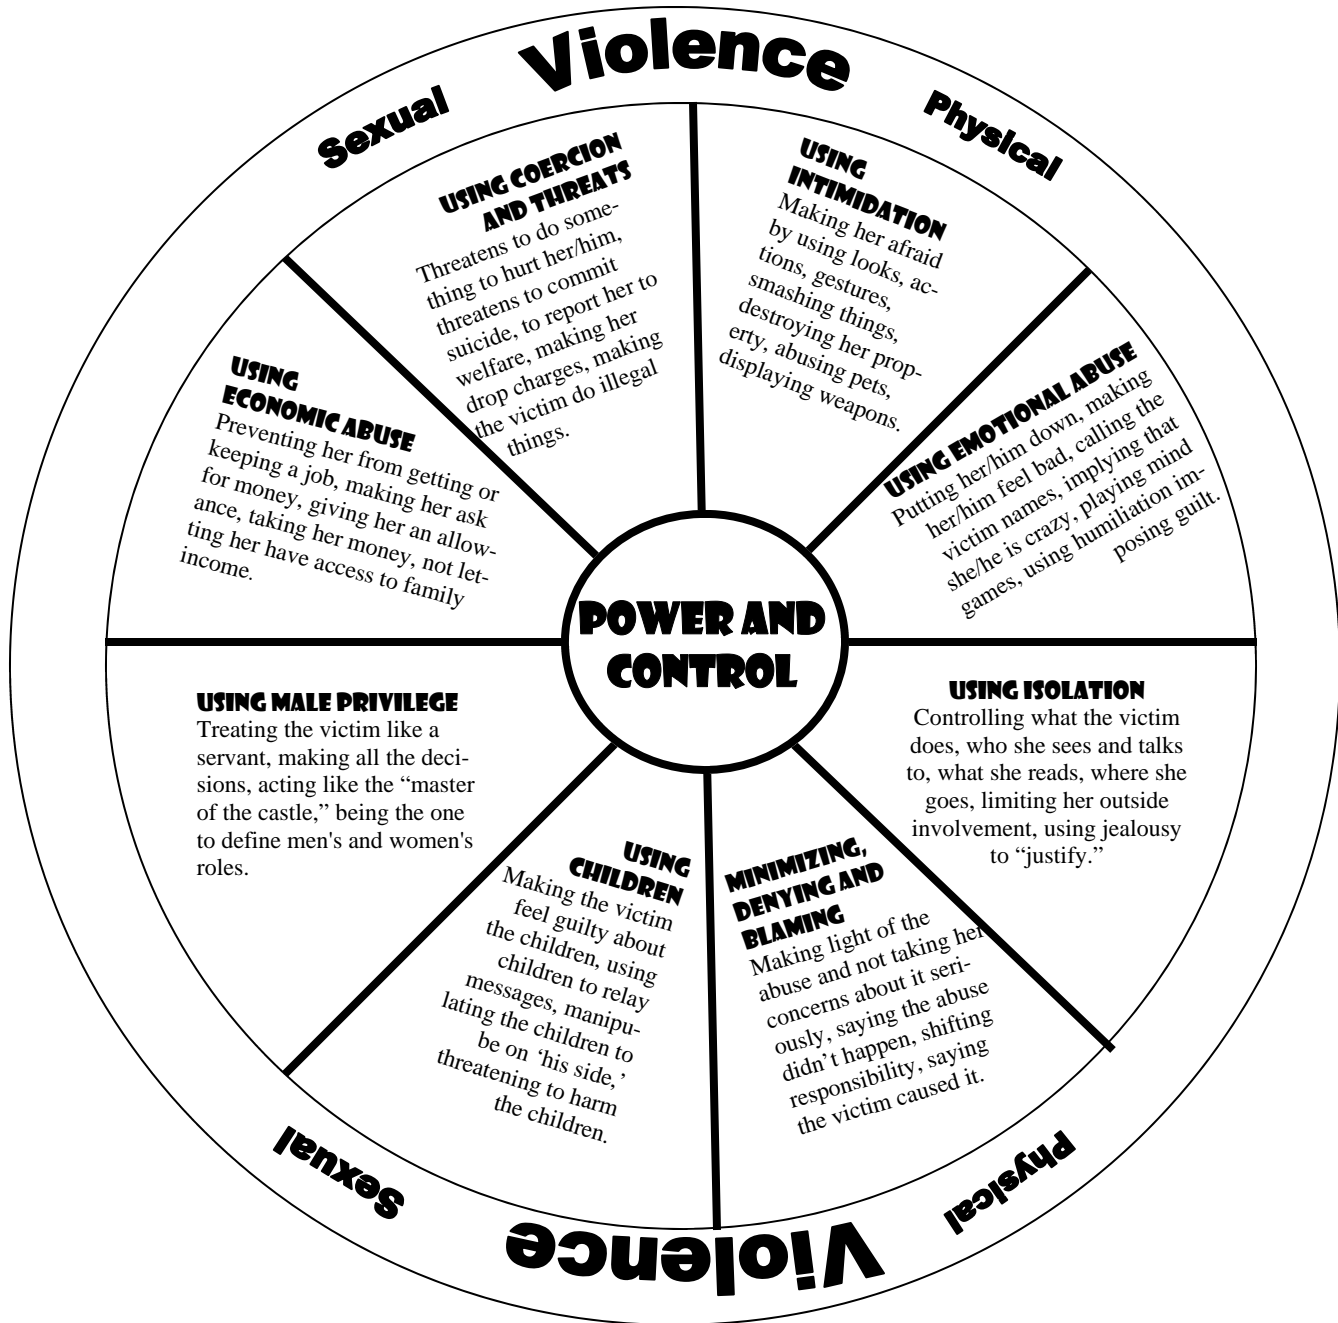

The Power and Control Wheel

The Power and Control Wheel gives an example of how abusers can use power and control to manipulate and abuse their victims.

Adapted from: <http://www.duluth-model.org/documents/PhyVio.pdf>