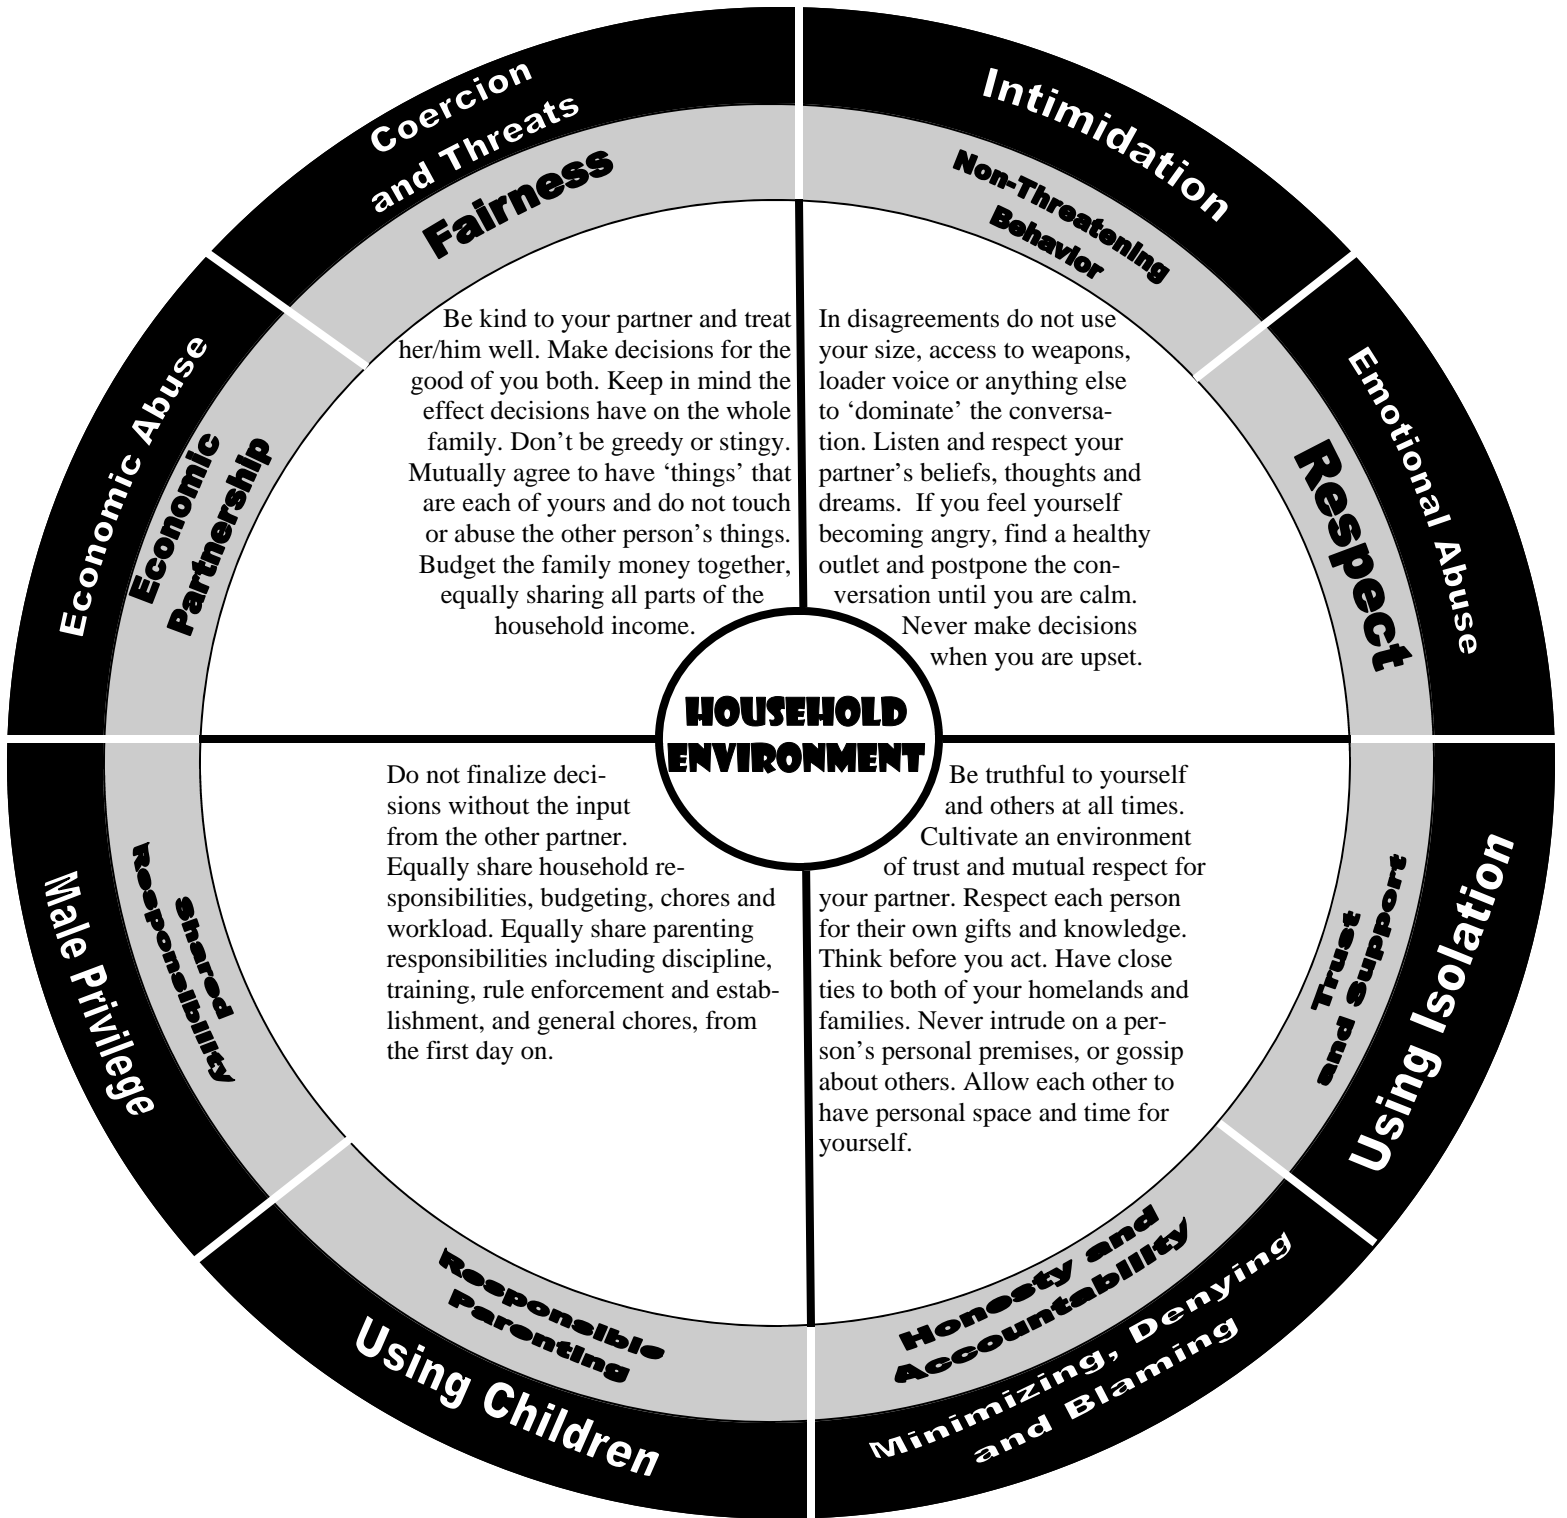

# Creating a Healthy Household Environment

Metropolitan Police Department  
**Domestic Violence Unit**  
 300 Indiana Ave, N.W.  
 Room 3018  
 Washington, D.C. 20001  
 Office: 202-727-7137  
 Fax: 202-727-6491  
<http://www.mpdc.dc.gov>