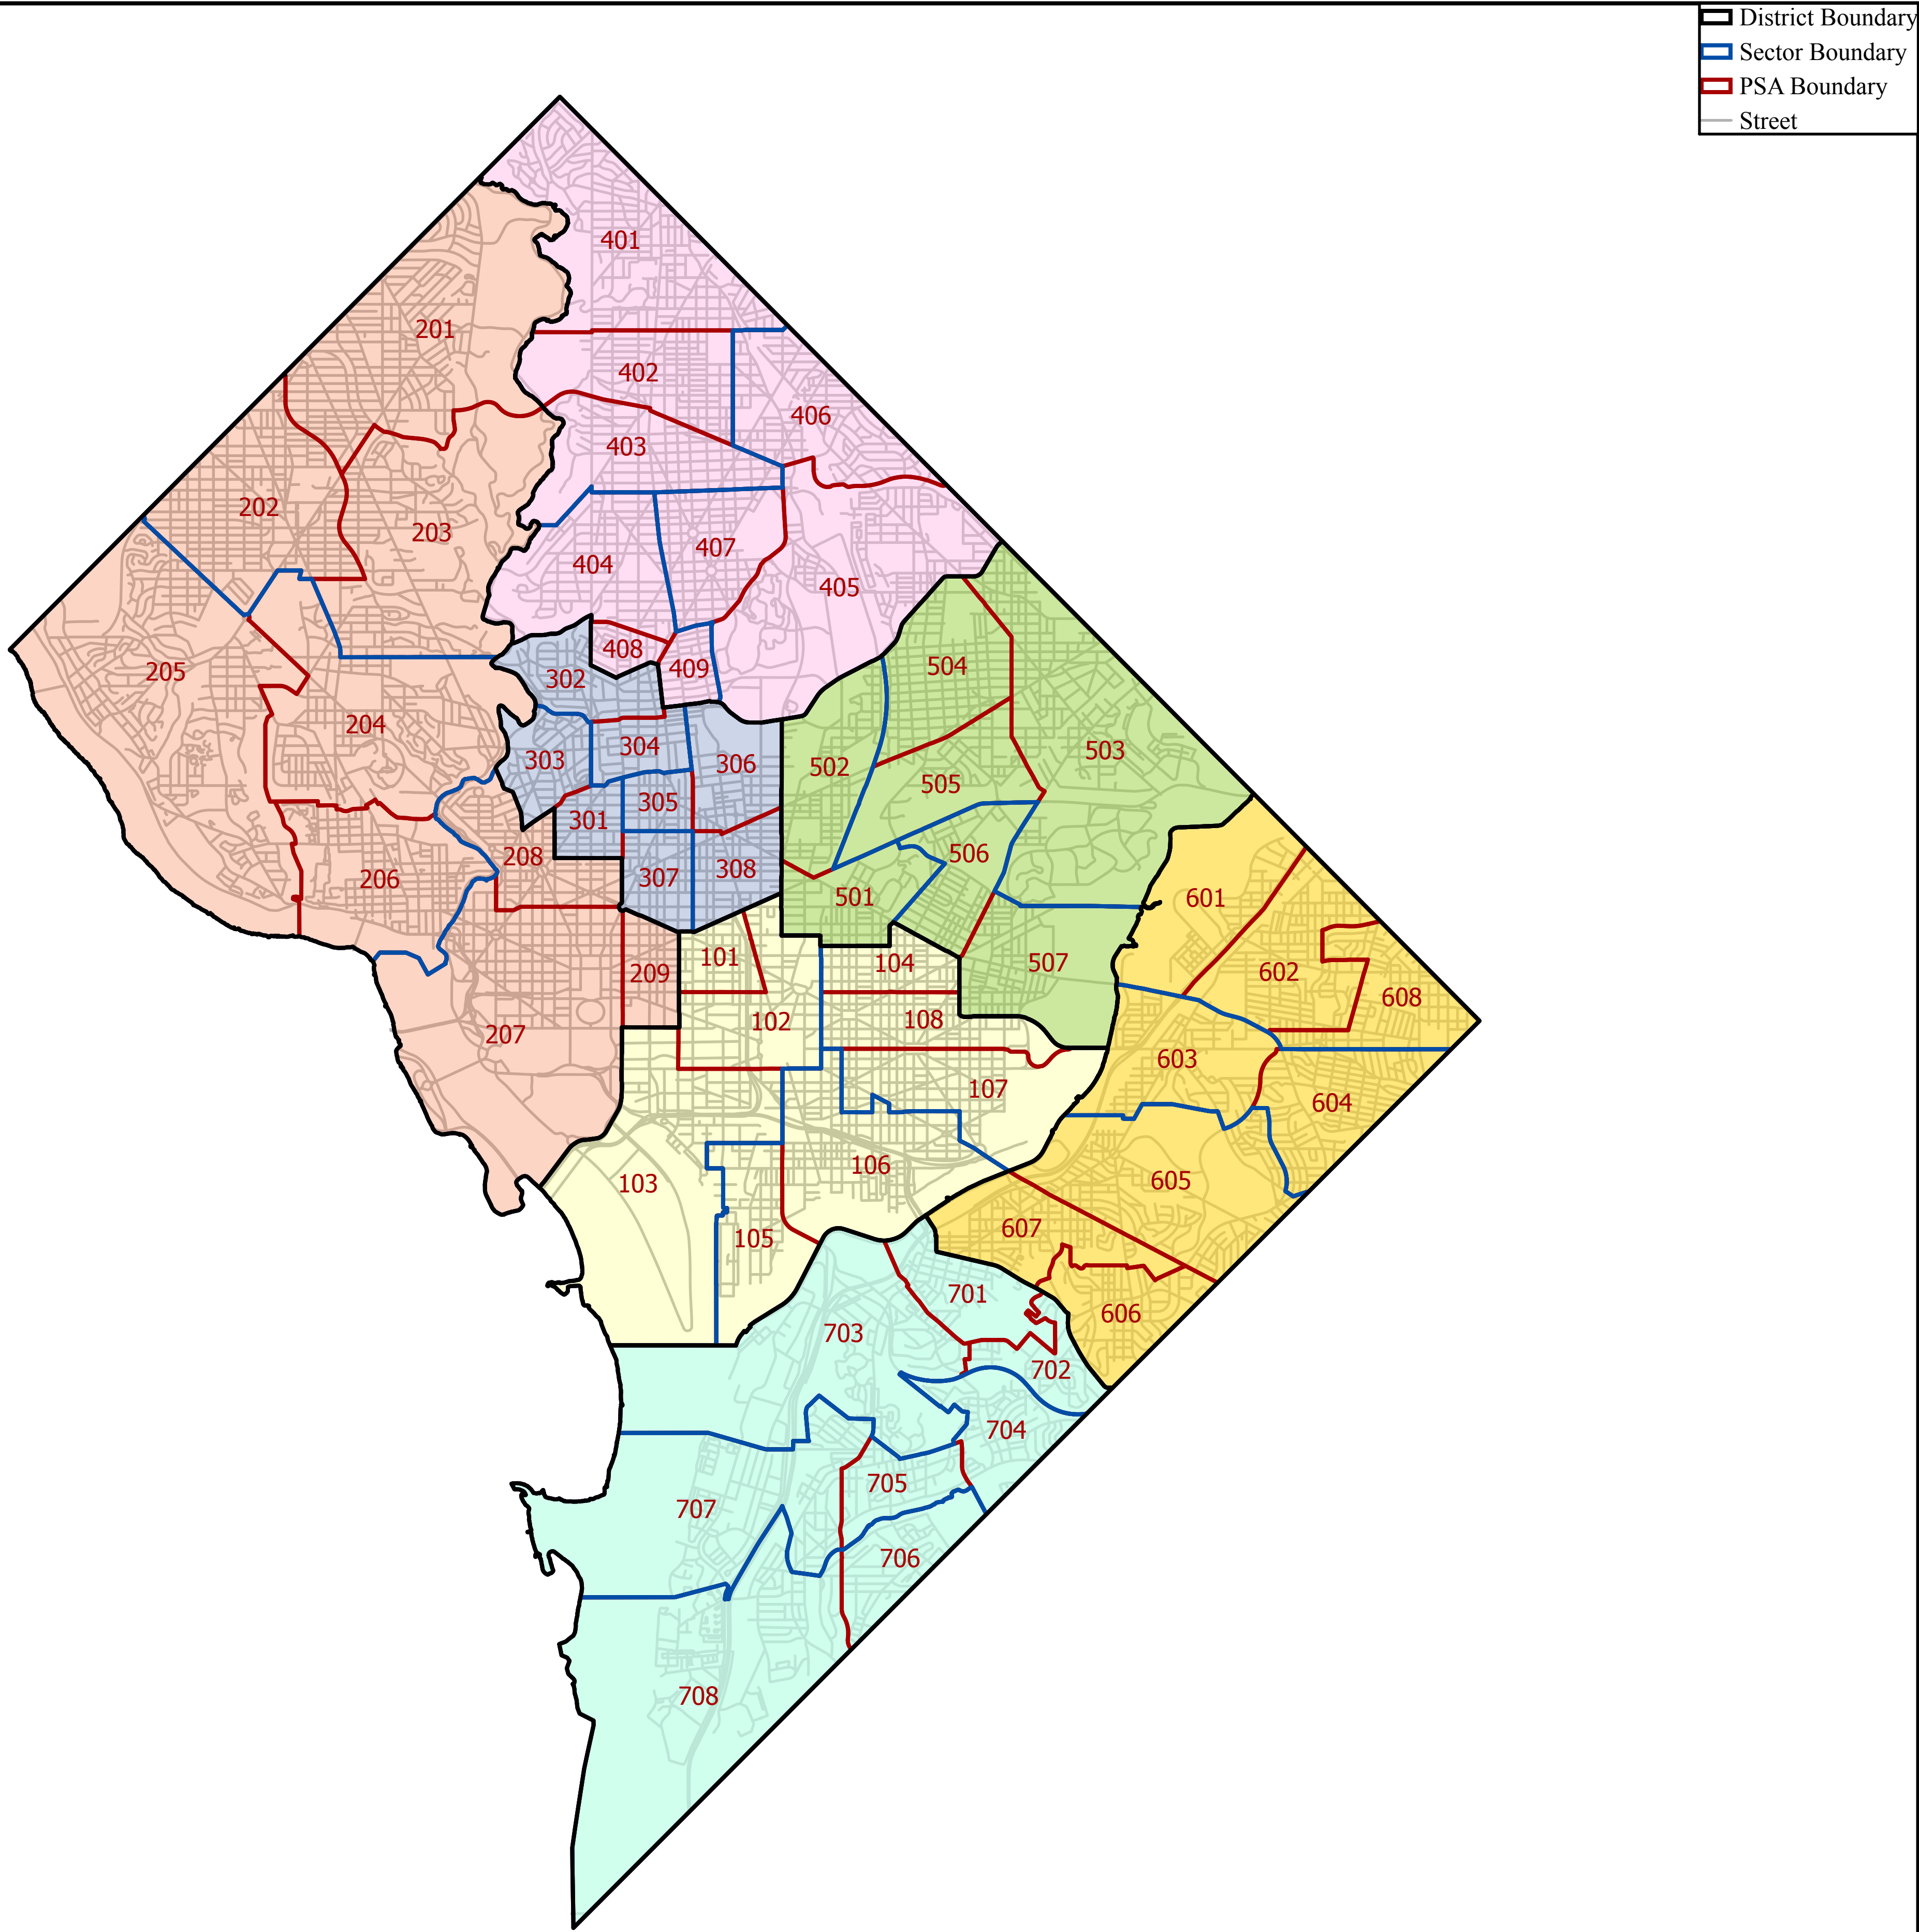

METROPOLITAN POLICE DEPARTMENT

CITYWIDE

Boundaries Effective 1/10/2019
For crime statistics visit <http://crimecards.dc.gov>

THE DISTRICT OF COLUMBIA