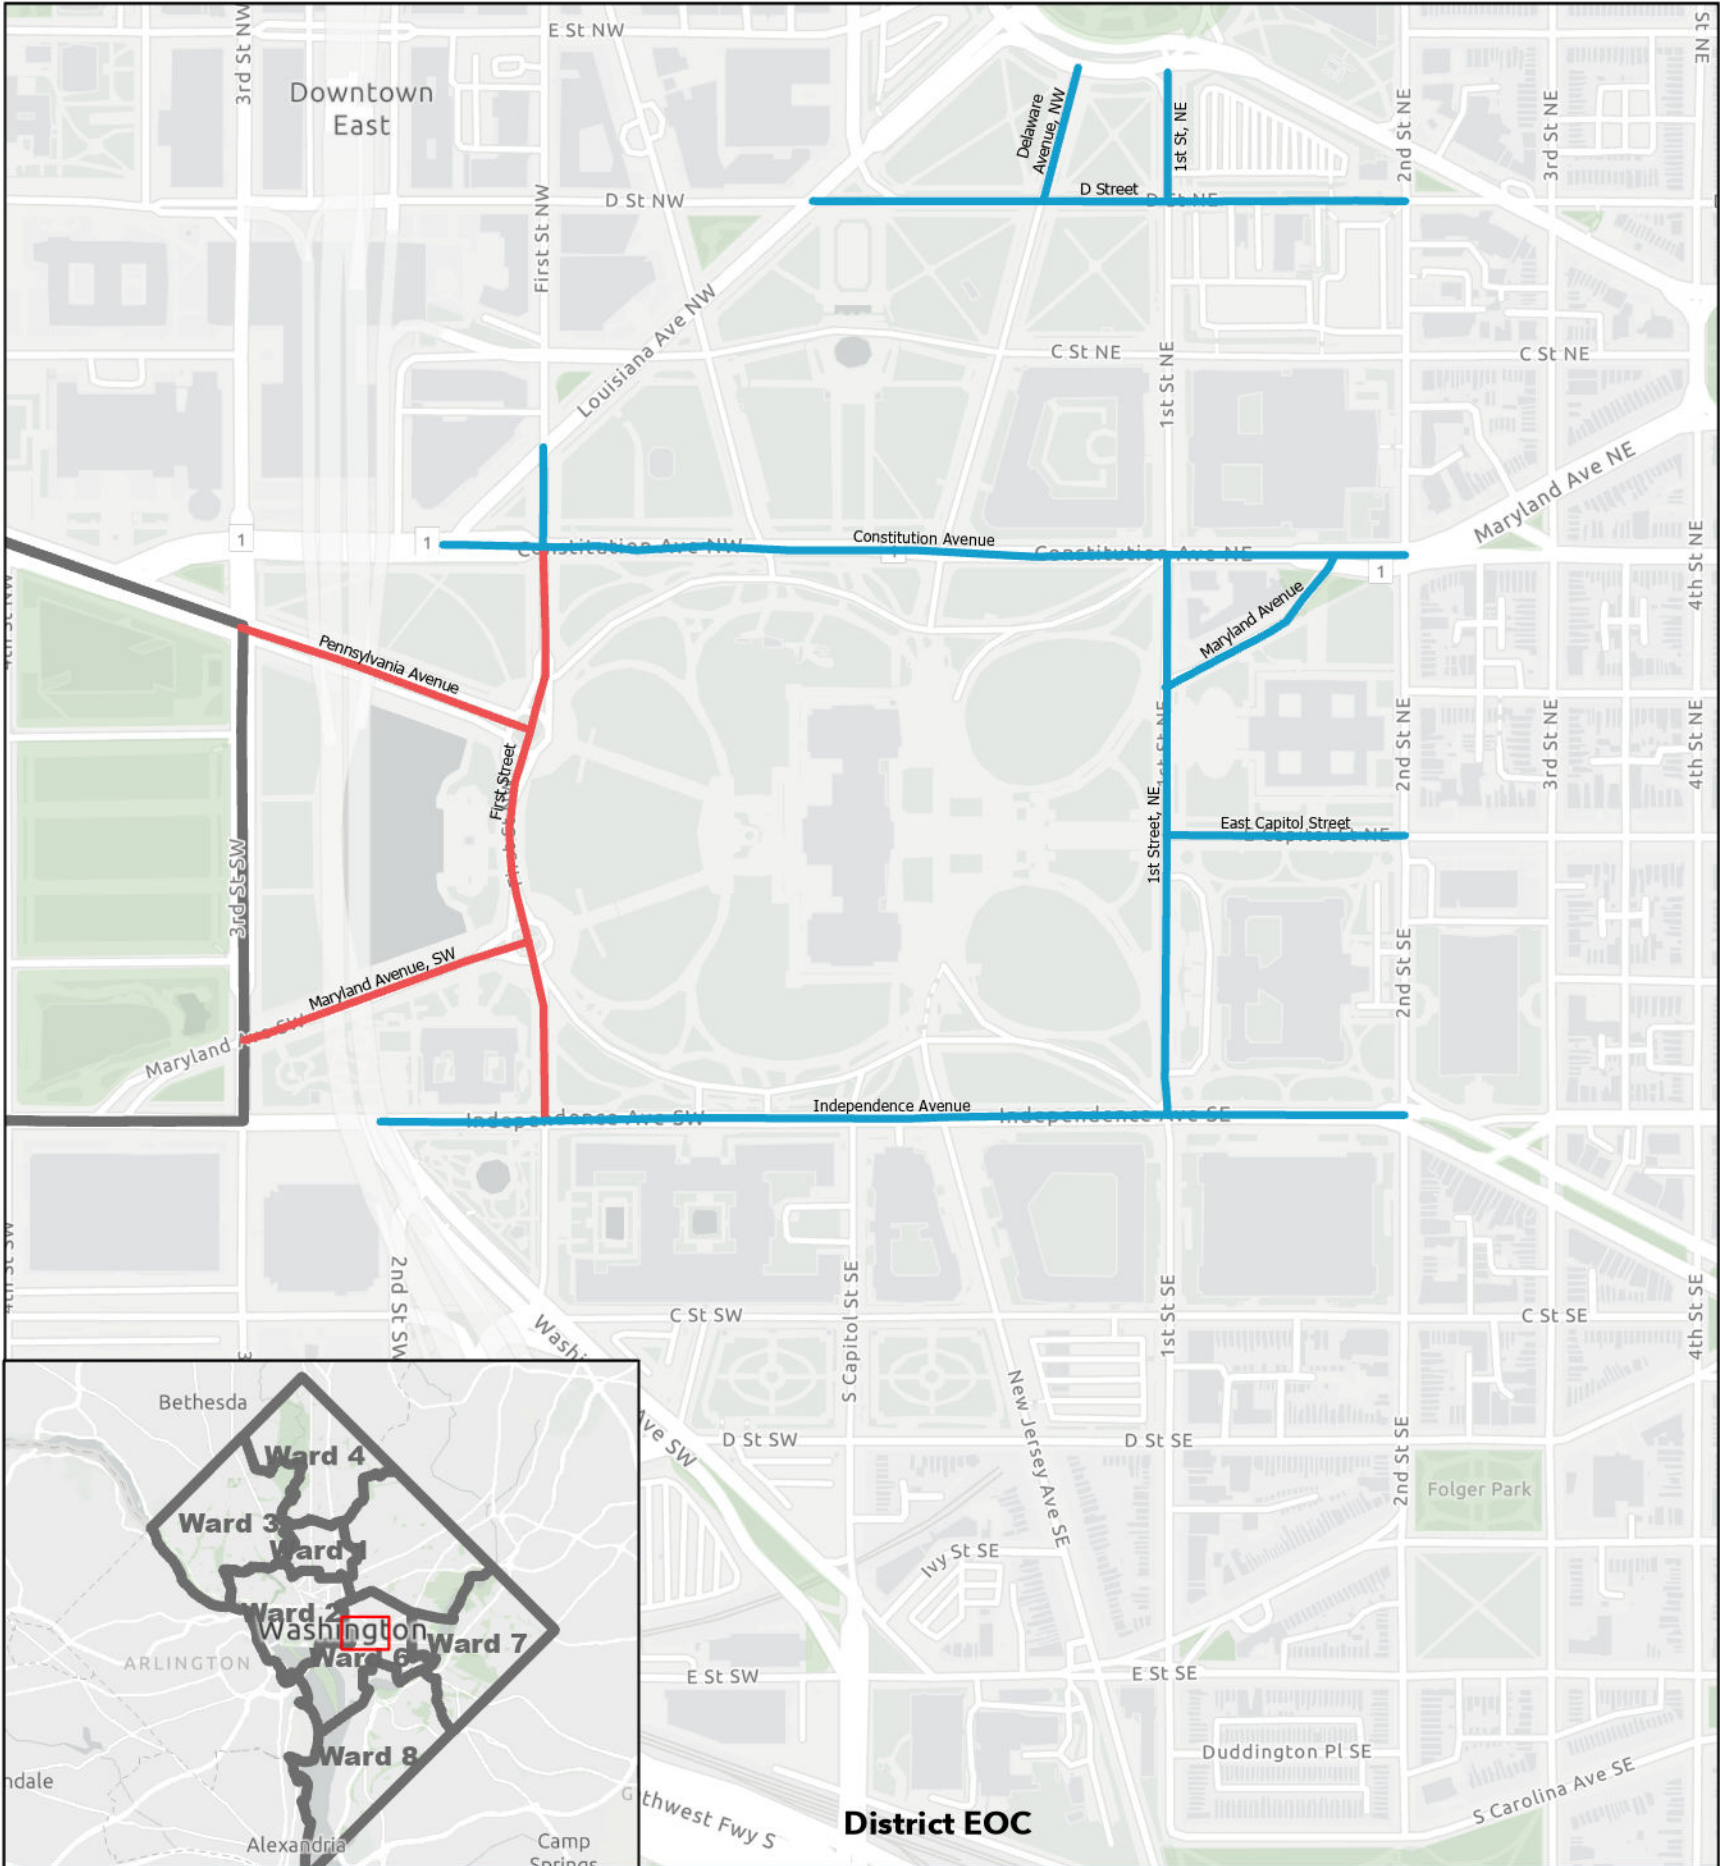

National Special Security Event

Joint Information Center

Road Closures

- Full Closure, Starting 1/3/2025 8:00:00 PM
- Full Closure, Starting 1/6/2025 7:00:00 AM

Tour buses will be re-routed to Union Station starting at 8:00 p.m. on Friday, January 3, through 6:00 a.m. on Wednesday, January 8.