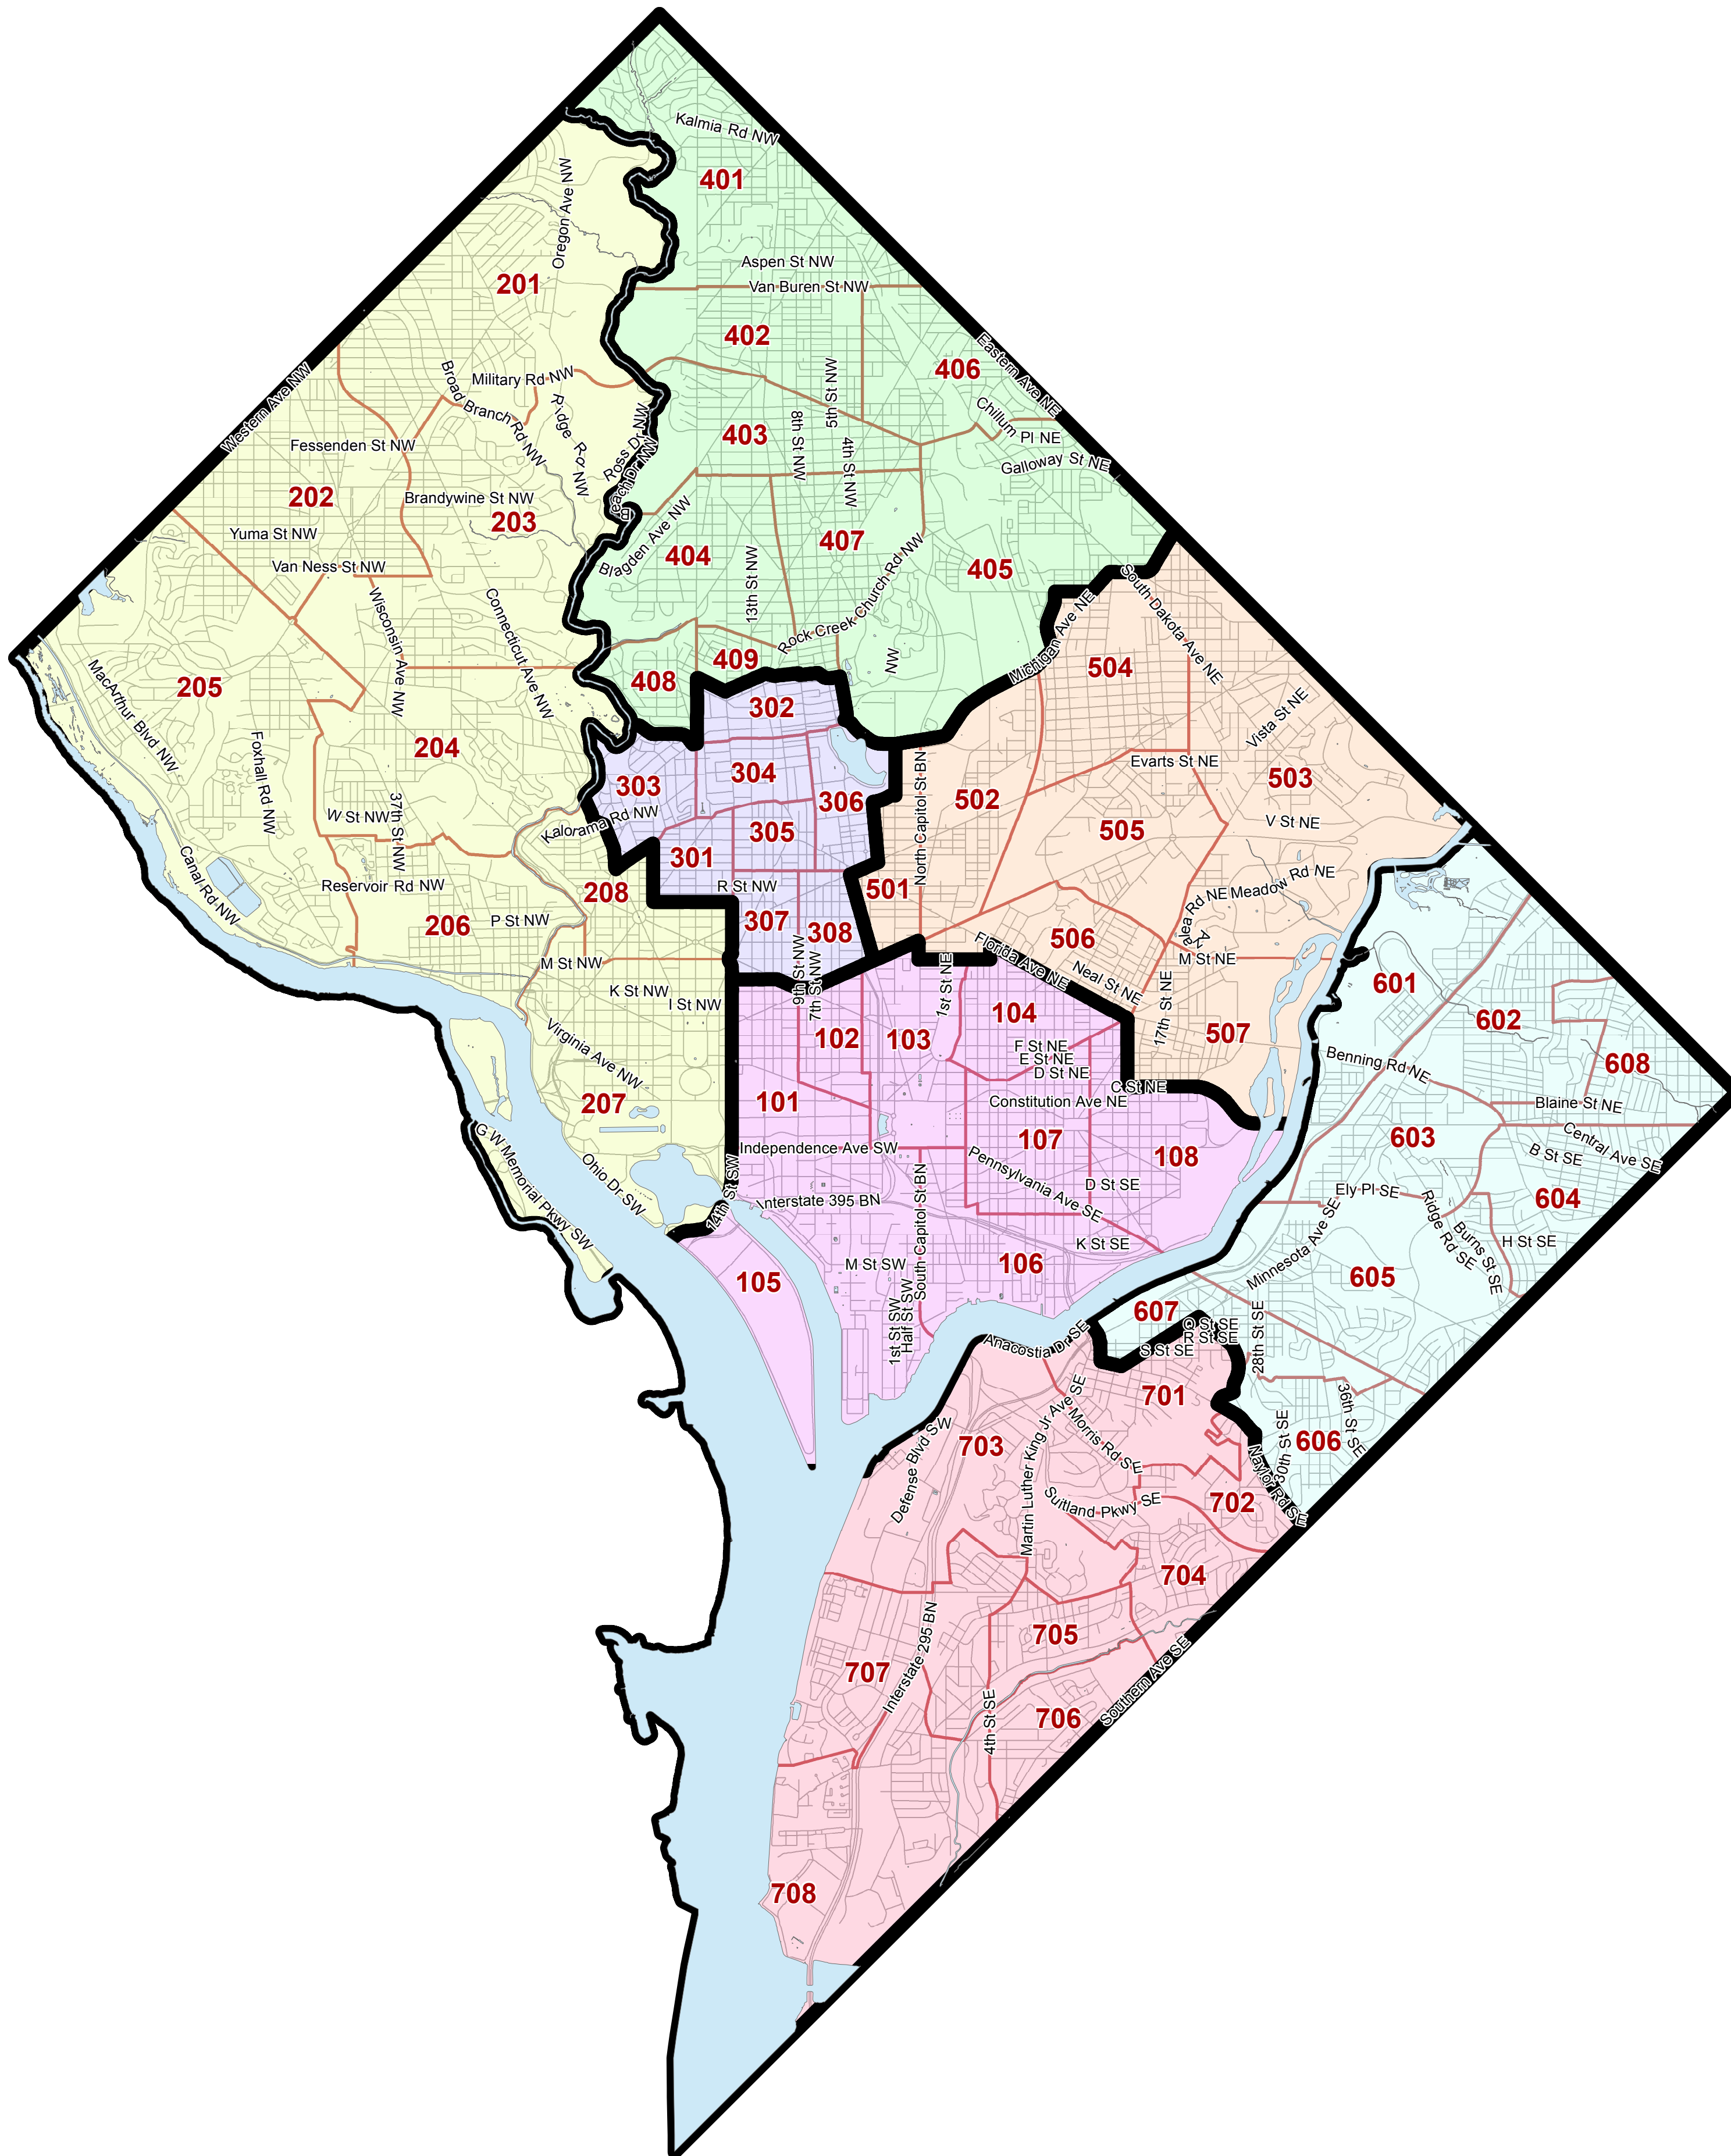

METROPOLITAN POLICE DEPARTMENT

CITYWIDE POLICE DISTRICTS AND SERVICE AREAS

Cathy L. Lanier
Chief of Police

THE DISTRICT OF COLUMBIA
One City, One Government, One Voice